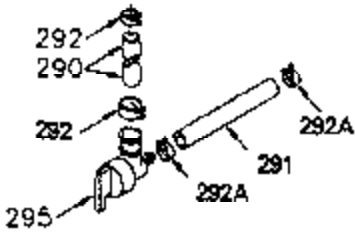

ILLUSTRATION SHOWS TYPICAL PARTS ONLY. ORDER BY PART NUMBER. PARTS NOT LISTED ARE SUPPLIED BY OEM.

VIEW 2 OF 2

Ref #	Part Number	Qty	Description
67A	430234		Fuel Filter (Screen) (Optional)
200	570675A		Control Bracket (Incl.202,203,204,205 ,206)
202	32924		Compression Spring
205	650606		Screw, 10-32 x 1-1/8"
209	650735		Screw, 10-24 x 3/8"
230	510344		"O" Ring
231	450245		Measuring Cup
240	450242		Air Cleaner Body
245	450244		Air Cleaner Filter
245C	450247		Air Cleaner Filter
245A	450243		Air Cleaner Filter
250A	450246		Air Cleaner Cover
275A	390316		Muffler (Discharge toward spark plugend) (w/glass fiber packing)
287	650926		Screw, 8-32 x 21/64"
290	29774		Fuel Line
292	26460		Fuel Line Clamp
296	34279B		Fuel Filter
370H	35977		Caution Decal
390	590686		Rewind Starter (Refer to Division 5, Section C, page 36 or Fiche 25, Grid G-3 for breakdown)
416	390309		Spark Arrestor Kit (Can be used on an y model)