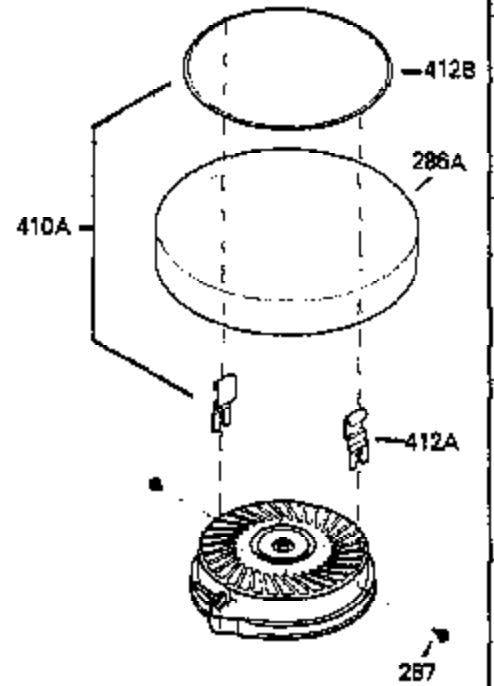

ILLUSTRATION SHOWS TYPICAL PARTS ONLY. ORDER BY PART NUMBER. PARTS NOT LISTED ARE SUPPLIED BY OEM.

VIEW 2 OF 2

Ref #	Part Number	Qty	Description
67A	430234		Fuel Filter (Screen) (Optional)
200	570675A		Control Bracket (Incl.202,203,204,205 ,206)
202	32924		Compression Spring
205	650606		Screw, 10-32 x 1-1/8"
209	650735		Screw, 10-24 x 3/8"
230	510344		"O" Ring
231	450245		Measuring Cup
240	450242		Air Cleaner Body
245	450244		Air Cleaner Filter
245C	450247		Air Cleaner Filter
245A	450243		Air Cleaner Filter
250A	450246		Air Cleaner Cover
275A	390316		Muffler (Discharge toward spark plugend) (w/glass fiber packing)
287	650926		Screw, 8-32 x 21/64"
290	29774		Fuel Line
292	26460		Fuel Line Clamp
296	34279B		Fuel Filter
370H	35977		Caution Decal
390	590686		Rewind Starter (Refer to Division 5, Section C, page 36 or Fiche 25, Grid G-3 for breakdown)
416	390309		Spark Arrestor Kit (Can be used on an y model)