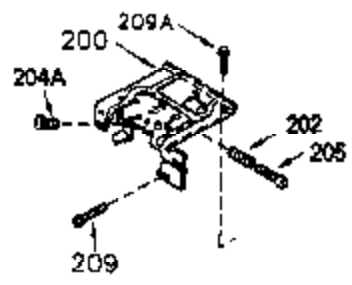

ILLUSTRATION SHOWS TYPICAL PARTS ONLY. ORDER BY PART NUMBER. PARTS NOT LISTED ARE SUPPLIED BY OEM.

VIEW 2 OF 2

Ref #	Part Number	Qty	Description
67A	430234		Fuel Filter (Screen) (Optional)
200	570675A		Control Bracket (Incl.202,203,204,205 ,206)
202	32924		Compression Spring
205	650606		Screw, 10-32 x 1-1/8"
209	650735		Screw, 10-24 x 3/8"
230	510344		"O" Ring
231	450245		Measuring Cup
240	450242		Air Cleaner Body
245	450244		Air Cleaner Filter
245C	450247		Air Cleaner Filter
245A	450243		Air Cleaner Filter
250A	450246		Air Cleaner Cover
275A	390316		Muffler (Discharge toward spark plugend) (w/glass fiber packing)
287	650926		Screw, 8-32 x 21/64"
290	29774		Fuel Line
292	26460		Fuel Line Clamp
296	34279B		Fuel Filter
370H	35977		Caution Decal
390	590686		Rewind Starter (Refer to Division 5, Section C, page 36 or Fiche 25, Grid G-3 for breakdown)
416	390309		Spark Arrestor Kit (Can be used on an y model)