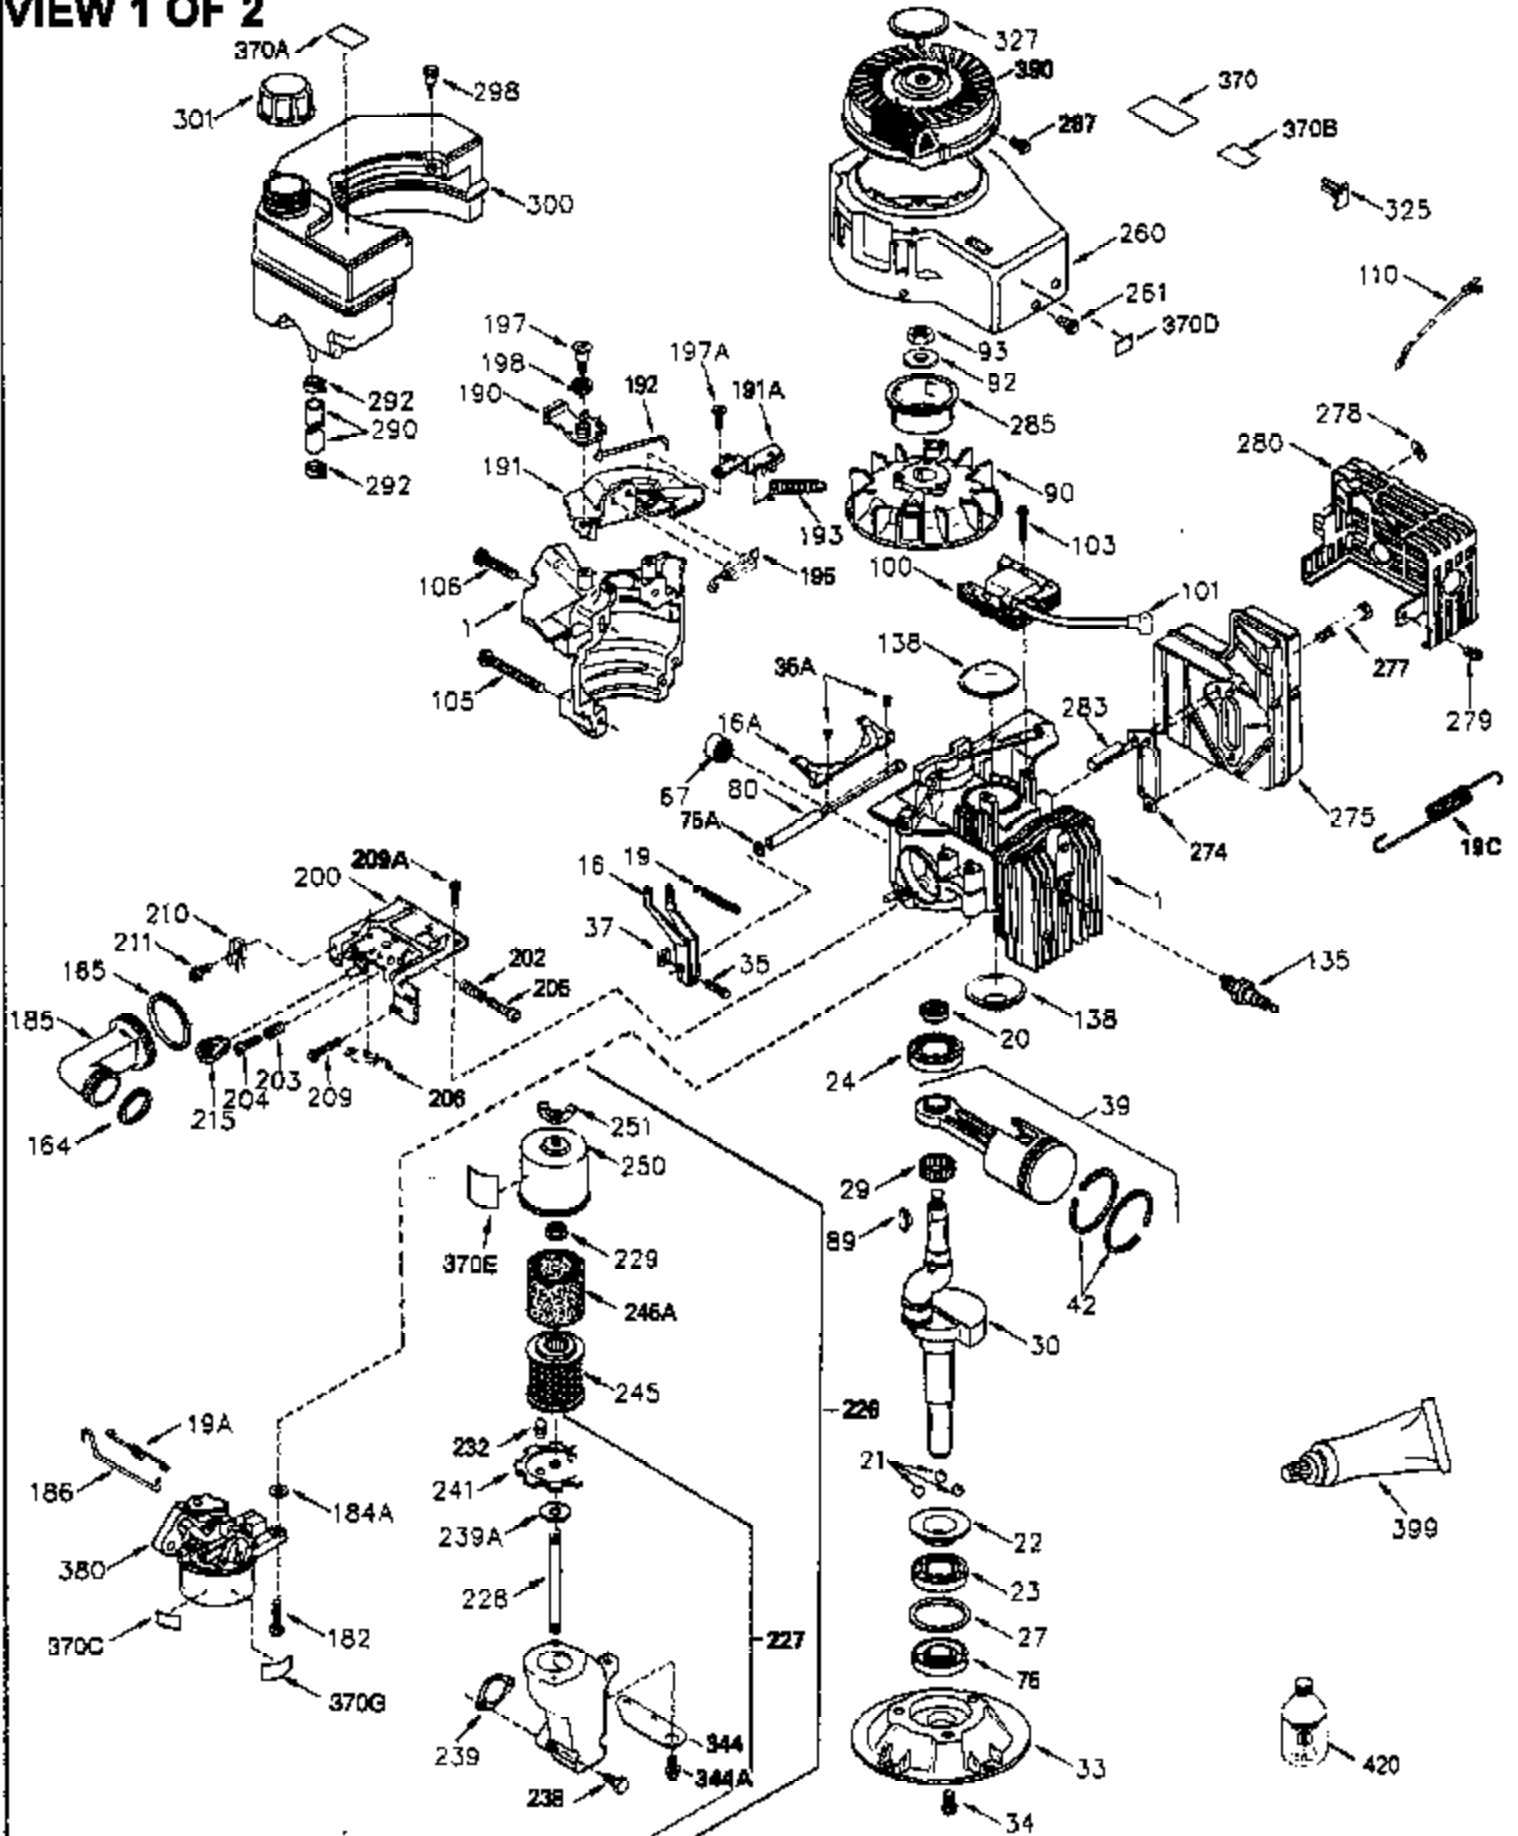

ILLUSTRATION SHOWS TYPICAL PARTS ONLY. ORDER BY PART NUMBER. PARTS NOT LISTED ARE SUPPLIED BY OEM.

VIEW 1 OF 2

Engine Parts List #1

Ref #	Part Number	Qty	Description
	1 250288		Cylinder (Incl. 67A, 75, 105, 106 & 1 38)
16A	490304		Governor Lever
16	490306		Governor Lever
19	490308		Extension Spring
19A	490307		Throttle Link Spring
20	510340		Oil Seal
21	570673		Ball Bearing
22	510338		Slide Ring
23	530158		Ball Bearing
24	530161		Ball Bearing
27	530159		Bearing Retainer
29	530164		Bearing Strip (31 needles) (.495" lon g)
30	290599A		Crankshaft (Incl. 29)
33	330179		Adapter Plate
34	792067		Screw, 5/16-18 x 1"
35A	650961		Screw, 4-40 x 1/4"
35	29826		Screw, 10-32 x 3/4"
37	29216		Lock Nut, 10-32
39	310277B		Piston & Rod Ass'y. (Incl. 29 & 42)
42	310278		Ring Set
67A	430234		Fuel Filter (Screen) (Optional)
67	430233		Fuel Filter (Screen w/brass collar)
75A	510337		Oil Seal
75	510339		Oil Seal (P.T.O. end)
80	490305		Governor Shaft
89	611107		Flywheel Key
90	611109		Flywheel (Counterbalance)
92	650815		Belleville Washer
93	650816		Flywheel Nut
100	34443A		Solid State Ignition
101	610118		Spark Plug Cover
103	650814		Screw, Torx T-15, 10-24 x 1"
105	650892		Screw, 5/16-18 x 2-3/16"
106	650891		Screw, 5/16-18 x 1-5/8"
110	611110		Ground Wire
135	35395		Spark Plug (RJ19LM)
138	570683		Port Cover
164	510341		"O" Ring
165	510342		"O" Ring
182	792067		Screw, 5/16-18 x 1"
184A	27110		Washer
185	570674		Intake Pipe & Reed Ass'y. (Incl. 164 & 165)
186	490309		Governor Link
190	570688		Brake Lever
191A	570686A		Brake Control Lever
191	570679		S.E. Brake Bracket
192	490312		Brake Control Link
193	490311		Brake Spring
195	610973		Terminal
197A	650897		Screw, 1/4-20 x 13/32"
197	650896		Screw, 1/4-20 x 13/16"
198	490313		Brake Control Lever Spring
200	570675A		Control Bracket (Incl.202,203,204,205 ,206)
202	32924		Compression Spring
203	31342		Compression Spring
204	650549		Screw, 5-40 x 7/16"
205	650606		Screw, 10-32 x 1-1/8"
209	650735		Screw, 10-24 x 3/8"