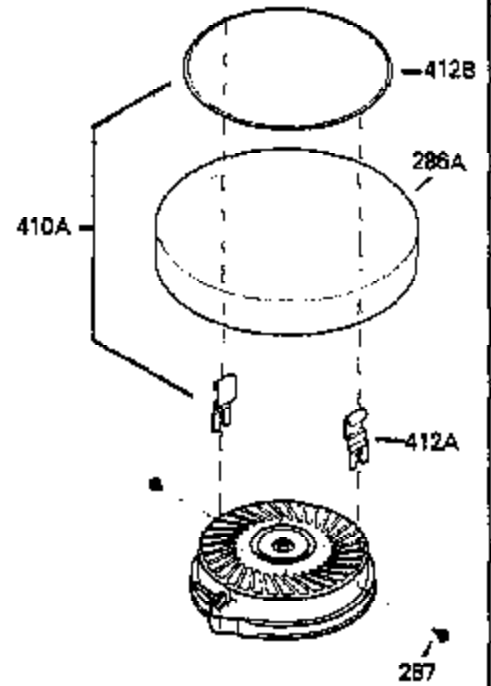

ILLUSTRATION SHOWS TYPICAL PARTS ONLY. ORDER BY PART NUMBER. PARTS NOT LISTED ARE SUPPLIED BY OEM.

VIEW 2 OF 2

Ref #	Part Number	Qty	Description
67A	430234		Fuel Filter (Screen) (Optional)
200	570675A		Control Bracket (Incl.202,203,204,205 ,206)
202	32924		Compression Spring
205	650606		Screw, 10-32 x 1-1/8"
209	650735		Screw, 10-24 x 3/8"
230	510344		"O" Ring
231	450245		Measuring Cup
240	450242		Air Cleaner Body
245	450244		Air Cleaner Filter
245C	450247		Air Cleaner Filter
245A	450243		Air Cleaner Filter
250A	450246		Air Cleaner Cover
275A	390316		Muffler (Discharge toward spark plugend) (w/glass fiber packing)
287	650926		Screw, 8-32 x 21/64"
290	29774		Fuel Line
292	26460		Fuel Line Clamp
296	34279B		Fuel Filter
370H	35977		Caution Decal
390	590688		Rewind Starter (Refer to Division 5, Section C, page 36 or Fiche 25, Grid G-3 for breakdown)
416	390309		Spark Arrestor Kit (Can be used on an y model)