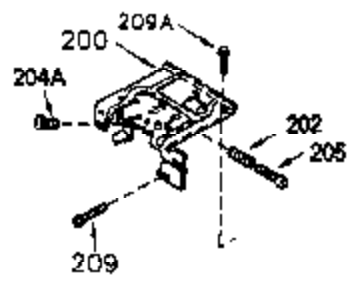

ILLUSTRATION SHOWS TYPICAL PARTS ONLY. ORDER BY PART NUMBER. PARTS NOT LISTED ARE SUPPLIED BY OEM.

VIEW 2 OF 2

Ref #	Part Number	Qty	Description
67A	430234		Fuel Filter (Screen) (Optional)
200	570675A		Control Bracket (Incl.202,203,204,205 ,206)
202	32924		Compression Spring
205	650606		Screw, 10-32 x 1-1/8"
209	650735		Screw, 10-24 x 3/8"
230	510344		"O" Ring
231	450245		Measuring Cup
240	450242		Air Cleaner Body
245	450244		Air Cleaner Filter
245C	450247		Air Cleaner Filter
245A	450243		Air Cleaner Filter
250A	450246		Air Cleaner Cover
275A	390316		Muffler (Discharge toward spark plugend) (w/glass fiber packing)
287	650926		Screw, 8-32 x 21/64"
290	29774		Fuel Line
292	26460		Fuel Line Clamp
296	34279B		Fuel Filter
370H	35977		Caution Decal
390	590688		Rewind Starter (Refer to Division 5, Section C, page 36 or Fiche 25, Grid G-3 for breakdown)
416	390309		Spark Arrestor Kit (Can be used on an y model)