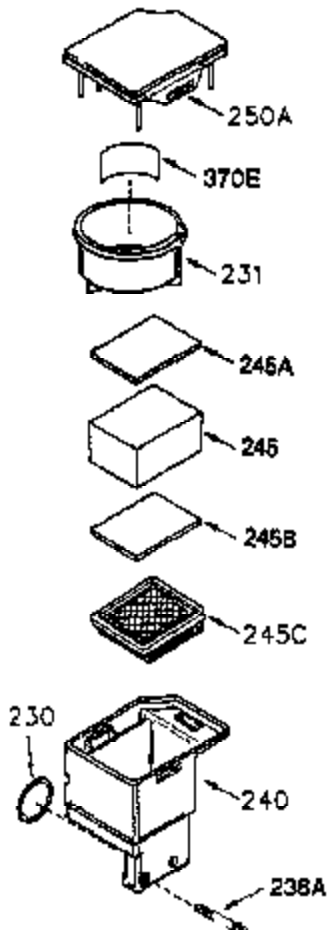

ILLUSTRATION SHOWS TYPICAL PARTS ONLY. ORDER BY PART NUMBER. PARTS NOT LISTED ARE SUPPLIED BY OEM.

VIEW 2 OF 2

Ref #	Part Number	Qty	Description
67A	430234		Fuel Filter (Screen) (Optional)
200	570675A		Control Bracket (Incl.202,203,204,205 ,206)
202	32924		Compression Spring
205	650606		Screw, 10-32 x 1-1/8"
209	650735		Screw, 10-24 x 3/8"
230	510344		"O" Ring
231	450245		Measuring Cup
240	450242		Air Cleaner Body
245	450244		Air Cleaner Filter
245C	450247		Air Cleaner Filter
245A	450243		Air Cleaner Filter
250A	450246		Air Cleaner Cover
275A	390316		Muffler (Discharge toward spark plugend) (w/glass fiber packing)
287	650926		Screw, 8-32 x 21/64"
290	29774		Fuel Line
292	26460		Fuel Line Clamp
296	34279B		Fuel Filter
370H	35977		Caution Decal
390	590688		Rewind Starter (Refer to Division 5, Section C, page 36 or Fiche 25, Grid G-3 for breakdown)
416	390309		Spark Arrestor Kit (Can be used on an y model)