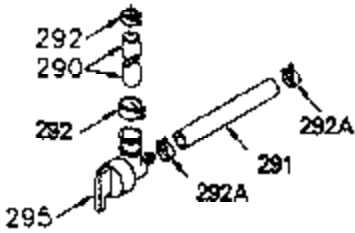

ILLUSTRATION SHOWS TYPICAL PARTS ONLY. ORDER BY PART NUMBER. PARTS NOT LISTED ARE SUPPLIED BY OEM.

VIEW 2 OF 2

Ref #	Part Number	Qty	Description
67A	430234		Fuel Filter (Screen) (Optional)
200	570675A		Control Bracket (Incl.202,203,204,205 ,206)
202	32924		Compression Spring
205	650606		Screw, 10-32 x 1-1/8"
209	650735		Screw, 10-24 x 3/8"
230	510344		"O" Ring
231	450245		Measuring Cup
240	450242		Air Cleaner Body
245	450244		Air Cleaner Filter
245C	450247		Air Cleaner Filter
245A	450243		Air Cleaner Filter
250A	450246		Air Cleaner Cover
275A	390316		Muffler (Discharge toward spark plugend) (w/glass fiber packing)
287	650926		Screw, 8-32 x 21/64"
290	29774		Fuel Line
292	26460		Fuel Line Clamp
296	34279B		Fuel Filter
370H	35977		Caution Decal
390	590688		Rewind Starter (Refer to Division 5, Section C, page 36 or Fiche 25, Grid G-3 for breakdown)
416	390309		Spark Arrestor Kit (Can be used on an y model)