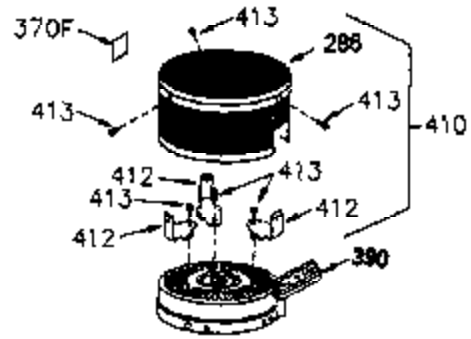

ILLUSTRATION SHOWS TYPICAL PARTS ONLY. ORDER BY PART NUMBER. PARTS NOT LISTED ARE SUPPLIED BY OEM.

VIEW 2 OF 2

Ref #	Part Number	Qty	Description
67A	430234		Fuel Filter (Screen) (Optional)
200	570675A		Control Bracket (Incl.202,203,204,205 ,206)
202	32924		Compression Spring
205	650606		Screw, 10-32 x 1-1/8"
209	650735		Screw, 10-24 x 3/8"
230	510344		"O" Ring
231	450245		Measuring Cup
240	450242		Air Cleaner Body
245	450244		Air Cleaner Filter
245C	450247		Air Cleaner Filter
245A	450243		Air Cleaner Filter
250A	450246		Air Cleaner Cover
275A	390316		Muffler (Discharge toward spark plugend) (w/glass fiber packing)
287	650926		Screw, 8-32 x 21/64"
290	29774		Fuel Line
292	26460		Fuel Line Clamp
296	34279B		Fuel Filter
370H	35977		Caution Decal
390	590688		Rewind Starter (Refer to Division 5, Section C, page 36 or Fiche 25, Grid G-3 for breakdown)
416	390309		Spark Arrestor Kit (Can be used on an y model)