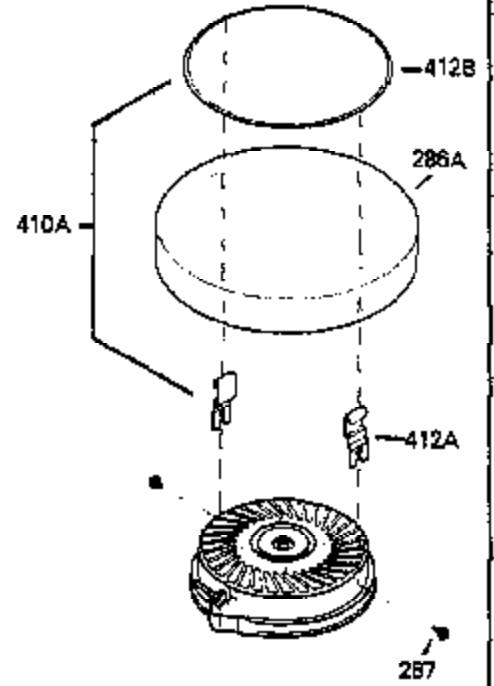

ILLUSTRATION SHOWS TYPICAL PARTS ONLY. ORDER BY PART NUMBER. PARTS NOT LISTED ARE SUPPLIED BY OEM.

VIEW 2 OF 2

Ref #	Part Number	Qty	Description
67A	430234		Fuel Filter (Screen) (Optional)
200	570675A		Control Bracket (Incl.202,203,204,205 ,206)
202	32924		Compression Spring
205	650606		Screw, 10-32 x 1-1/8"
209	650735		Screw, 10-24 x 3/8"
230	510344		"O" Ring
231	450245		Measuring Cup
240	450242		Air Cleaner Body
245A	450243		Air Cleaner Filter
245B	450250		Air Cleaner Filter
245	450248		Air Cleaner Filter
250A	450246		Air Cleaner Cover
275A	390316		Muffler (Discharge toward spark plugend) (w/glass fiber packing)
287	650926		Screw, 8-32 x 21/64"
290	29774		Fuel Line
292	26460		Fuel Line Clamp
296	34279B		Fuel Filter
390	590621		Rewind Starter (Refer to Division 5, Section C, page 34 or Fiche 25, Grid G-1 for breakdown)
416	390309		Spark Arrestor Kit (Can be used on an y model)