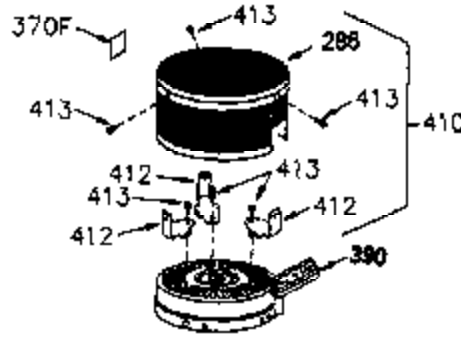

ILLUSTRATION SHOWS TYPICAL PARTS ONLY. ORDER BY PART NUMBER. PARTS NOT LISTED ARE SUPPLIED BY OEM.

VIEW 2 OF 2

Ref #	Part Number	Qty	Description
67A	430234		Fuel Filter (Screen) (Optional)
200	570675A		Control Bracket (Incl.202,203,204,205 ,206)
202	32924		Compression Spring
205	650606		Screw, 10-32 x 1-1/8"
209	650735		Screw, 10-24 x 3/8"
230	510344		"O" Ring
231	450245		Measuring Cup
240	450242		Air Cleaner Body
245A	450243		Air Cleaner Filter
245B	450250		Air Cleaner Filter
245	450248		Air Cleaner Filter
250A	450246		Air Cleaner Cover
275A	390316		Muffler (Discharge toward spark plugend) (w/glass fiber packing)
287	650926		Screw, 8-32 x 21/64"
290	29774		Fuel Line
292	26460		Fuel Line Clamp
296	34279B		Fuel Filter
390	590621		Rewind Starter (Refer to Division 5, Section C, page 34 or Fiche 25, Grid G-1 for breakdown)
416	390309		Spark Arrestor Kit (Can be used on an y model)