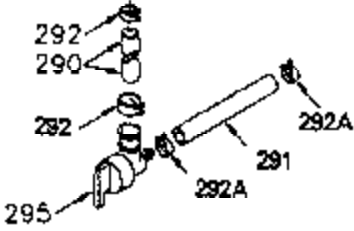

ILLUSTRATION SHOWS TYPICAL PARTS ONLY. ORDER BY PART NUMBER. PARTS NOT LISTED ARE SUPPLIED BY OEM.

VIEW 2 OF 2

Ref #	Part Number	Qty	Description
67A	430234		Fuel Filter (Screen) (Optional)
200	570675A		Control Bracket (Incl.202,203,204,205 ,206)
202	32924		Compression Spring
205	650606		Screw, 10-32 x 1-1/8"
209	650735		Screw, 10-24 x 3/8"
230	510344		"O" Ring
231	450245		Measuring Cup
240	450242		Air Cleaner Body
245A	450243		Air Cleaner Filter
245B	450250		Air Cleaner Filter
245	450248		Air Cleaner Filter
250A	450246		Air Cleaner Cover
275A	390316		Muffler (Discharge toward spark plugend) (w/glass fiber packing)
287	650926		Screw, 8-32 x 21/64"
290	29774		Fuel Line
292	26460		Fuel Line Clamp
296	34279B		Fuel Filter
390	590621		Rewind Starter (Refer to Division 5, Section C, page 34 or Fiche 25, Grid G-1 for breakdown)
416	390309		Spark Arrestor Kit (Can be used on an y model)