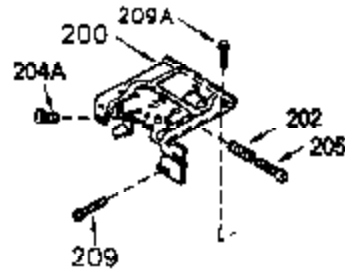

ILLUSTRATION SHOWS TYPICAL PARTS ONLY. ORDER BY PART NUMBER. PARTS NOT LISTED ARE SUPPLIED BY OEM.

VIEW 2 OF 2

Ref #	Part Number	Qty	Description
67A	430234		Fuel Filter (Screen) (Optional)
200	570675A		Control Bracket (Incl.202,203,204,205 ,206)
202	32924		Compression Spring
205	650606		Screw, 10-32 x 1-1/8"
209	650735		Screw, 10-24 x 3/8"
230	510344		"O" Ring
231	450245		Measuring Cup
240	450242		Air Cleaner Body
245A	450243		Air Cleaner Filter
245B	450250		Air Cleaner Filter
245	450248		Air Cleaner Filter
250A	450246		Air Cleaner Cover
275A	390316		Muffler (Discharge toward spark plugend) (w/glass fiber packing)
287	650926		Screw, 8-32 x 21/64"
290	29774		Fuel Line
292	26460		Fuel Line Clamp
296	34279B		Fuel Filter
390	590621		Rewind Starter (Refer to Division 5, Section C, page 34 or Fiche 25, Grid G-1 for breakdown)
416	390309		Spark Arrestor Kit (Can be used on an y model)