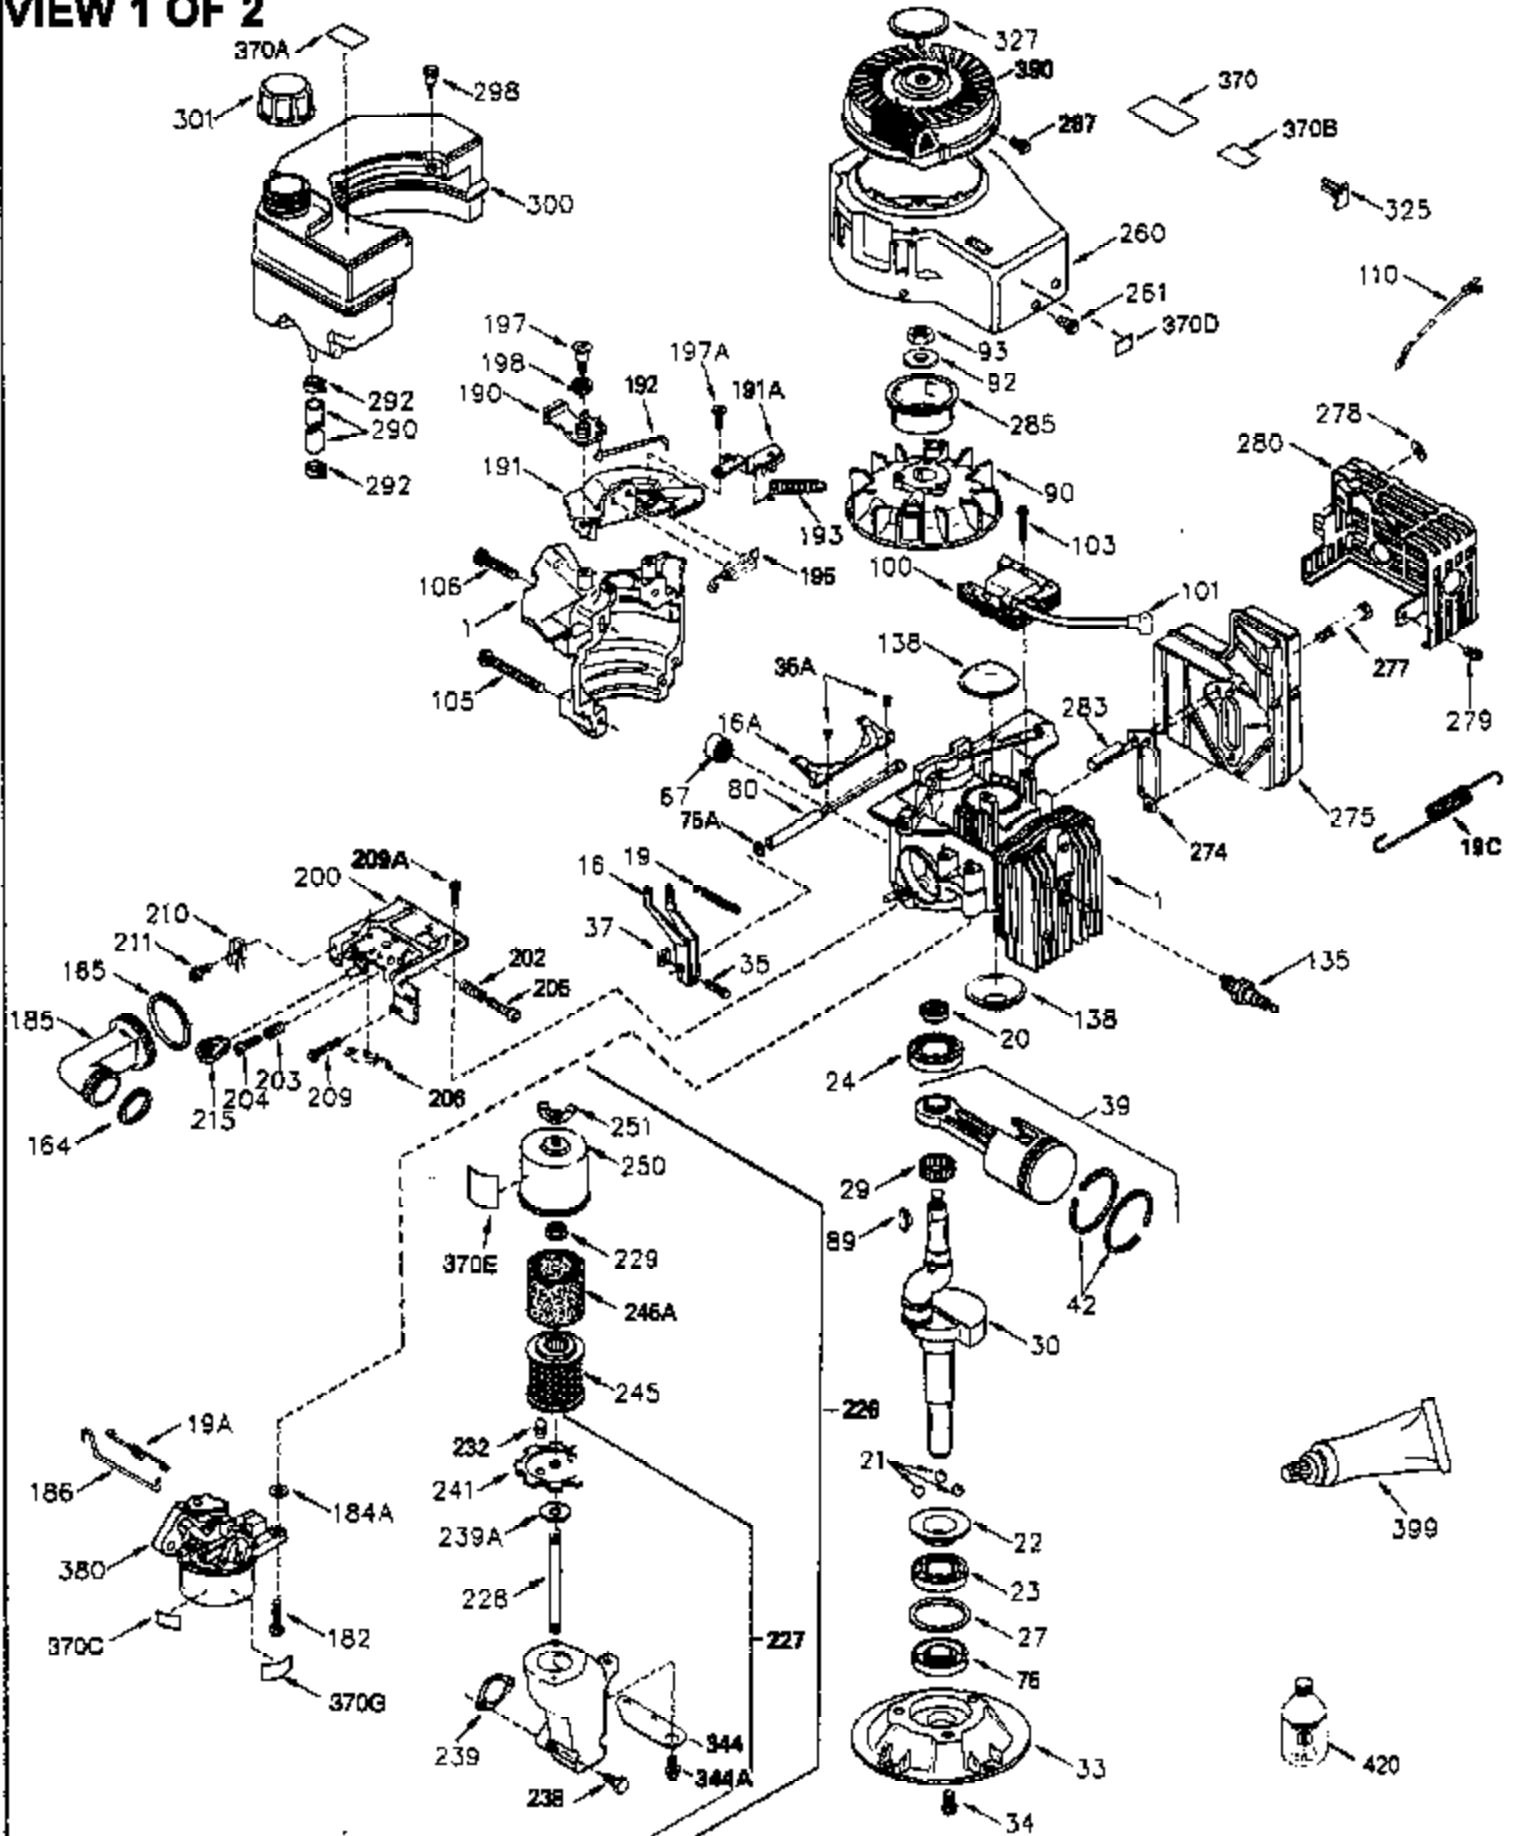

ILLUSTRATION SHOWS TYPICAL PARTS ONLY. ORDER BY PART NUMBER. PARTS NOT LISTED ARE SUPPLIED BY OEM.

VIEW 1 OF 2

Engine Parts List #1

Ref #	Part Number	Qty	Description
	1 250288		Cylinder (Incl. 67A, 75, 105, 106 & 1 38)
16A	490304		Governor Lever
16	490306		Governor Lever
19	490308		Extension Spring
19A	490307		Throttle Link Spring
20	510340		Oil Seal
21	570673		Ball Bearing
22	510338		Slide Ring
23	530158		Ball Bearing
24	530161		Ball Bearing
27	530159		Bearing Retainer
29	530164		Bearing Strip (31 needles) (.495" lon g)
30	290599A		Crankshaft (Incl. 29)
33	330179		Adapter Plate
34	792067		Screw, 5/16-18 x 1"
35	29826		Screw, 10-32 x 3/4"
35A	650506		Screw, 4-40 x 3/16"
37	29216		Lock Nut, 10-32
39	310279B		Piston & Rod Ass'y. (Incl. 29 & 42)
67A	430234		Fuel Filter (Screen) (Optional)
67	430233		Fuel Filter (Screen w/brass collar)
75A	510337		Oil Seal
75	510339		Oil Seal (P.T.O. end)
80	490305		Governor Shaft
89	611107		Flywheel Key
90	611109		Flywheel (Counterbalance)
92	650815		Belleville Washer
93	650816		Flywheel Nut
100	34443A		Solid State Ignition
101	610118		Spark Plug Cover
103	650814		Screw, Torx T-15, 10-24 x 1"
105	650892		Screw, 5/16-18 x 2-3/16"
106	650891		Screw, 5/16-18 x 1-5/8"
110	611110		Ground Wire
135	35395		Spark Plug (RJ19LM)
138	570683		Port Cover
164	510341		"O" Ring
165	510342		"O" Ring
182	792067		Screw, 5/16-18 x 1"
184A	27110		Washer
185	570674		Intake Pipe & Reed Ass'y. (Incl. 164 & 165)
186	490309		Governor Link
190	570688		Brake Lever
191	570679		S.E. Brake Bracket
191A	570686A		Brake Control Lever
192	490312		Brake Control Link
193	490311		Brake Spring
195	610973		Terminal
197	650896		Screw, 1/4-20 x 13/16"
197A	650897		Screw, 1/4-20 x 13/32"
198	490313		Brake Control Lever Spring
200	570675A		Control Bracket (Incl.202,203,204,205 ,206)
202	32924		Compression Spring
203	31342		Compression Spring
204	650549		Screw, 5-40 x 7/16"
205	650606		Screw, 10-32 x 1-1/8"
209	650735		Screw, 10-24 x 3/8"
210	27793		Conduit Clip