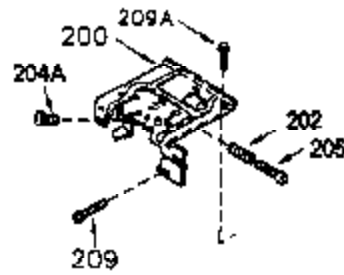

ILLUSTRATION SHOWS TYPICAL PARTS ONLY. ORDER BY PART NUMBER. PARTS NOT LISTED ARE SUPPLIED BY OEM.

VIEW 2 OF 2

Ref #	Part Number	Qty	Description
67A	430234		Fuel Filter (Screen) (Optional)
200	570675A		Control Bracket (Incl.202,203,204,205 ,206)
202	32924		Compression Spring
205	650606		Screw, 10-32 x 1-1/8"
209	650735		Screw, 10-24 x 3/8"
238A	650940		Screw, 10-32 x 3/4"
245A	34783		Air Cleaner Filter
245	34782		Air Cleaner Filter (Incl. 229)
275A	390316		Muffler (Discharge toward spark plugend) (w/glass fiber packing)
287	650926		Screw, 8-32 x 21/64"
290	29774		Fuel Line
292	26460		Fuel Line Clamp
296	34279B		Fuel Filter
390	590635		Rewind Starter (Refer to Division 5, Section C, page 34 or Fiche 25, Grid G-1 for breakdown)
416	390309		Spark Arrestor Kit (Can be used on an y model)