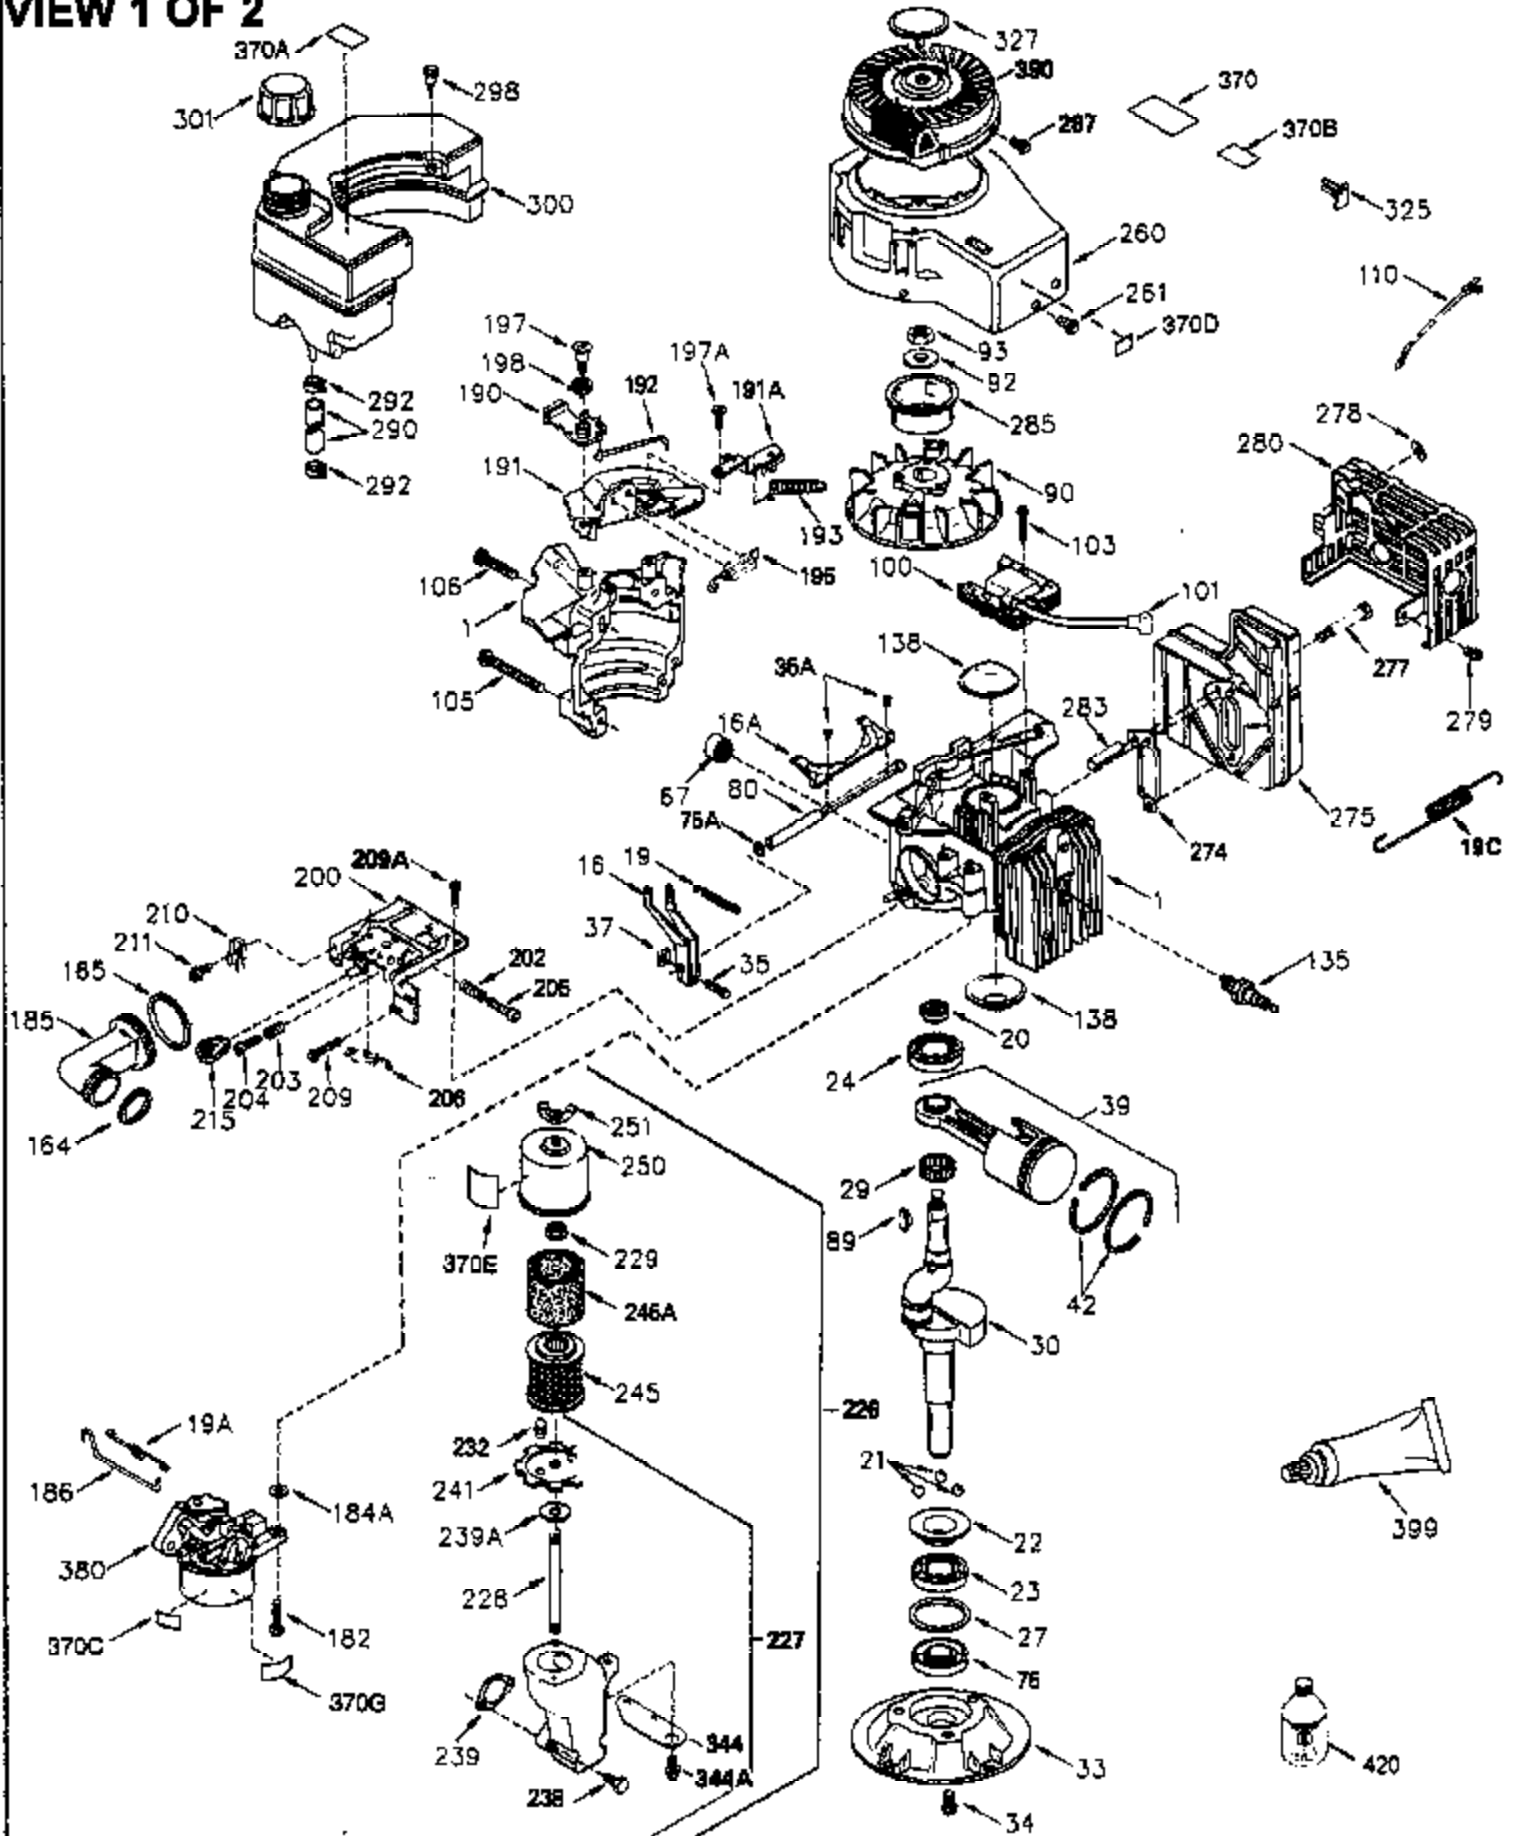

ILLUSTRATION SHOWS TYPICAL PARTS ONLY. ORDER BY PART NUMBER. PARTS NOT LISTED ARE SUPPLIED BY OEM.

VIEW 1 OF 2

Engine Parts List #1

Ref #	Part Number	Qty	Description
	1 250288		Cylinder (Incl. 67A, 75, 105, 106 & 1 38)
	16 490306		Governor Lever
	16A 490304		Governor Lever
	19 490308		Extension Spring
	19A 490307		Throttle Link Spring
	20 510340		Oil Seal
	21 570673		Ball Bearing
	22 510338		Slide Ring
	23 530158		Ball Bearing
	24 530161		Ball Bearing
	27 530159		Bearing Retainer
	29 530164		Bearing Strip (31 needles) (.495" lon g)
	30 290618		Crankshaft
	33 330179		Adapter Plate
	34 792067		Screw, 5/16-18 x 1"
	35A 650506		Screw, 4-40 x 3/16"
	35 29826		Screw, 10-32 x 3/4"
	37 29216		Lock Nut, 10-32
	39 310279B		Piston & Rod Ass'y. (Incl. 29 & 42)
	42 310239		Ring Set
	67 430233		Fuel Filter (Screen w/brass collar)
	67A 430234		Fuel Filter (Screen) (Optional)
	75 510339		Oil Seal (P.T.O. end)
	75A 510337		Oil Seal
	80 490305		Governor Shaft
	89 611107		Flywheel Key
	90 611109		Flywheel (Counterbalance)
	92 650815		Belleville Washer
	93 650816		Flywheel Nut
	100 34443A		Solid State Ignition
	101 610118		Spark Plug Cover
	103 650814		Screw, Torx T-15, 10-24 x 1"
	105 650892		Screw, 5/16-18 x 2-3/16"
	106 650891		Screw, 5/16-18 x 1-5/8"
	110 611145		Ground Wire
	135 35395		Spark Plug (RJ19LM)
	138 570683		Port Cover
	164 510341		"O" Ring
	165 510342		"O" Ring
	182 792067		Screw, 5/16-18 x 1"
	184A 27110		Washer
	185 570674		Intake Pipe & Reed Ass'y. (Incl. 164 & 165)
	186 490309		Governor Link
	200 570675A		Control Bracket (Incl.202,203,204,205 ,206)
	202 32924		Compression Spring
	203 31342		Compression Spring
	204 650549		Screw, 5-40 x 7/16"
	205 650606		Screw, 10-32 x 1-1/8"
	206 610973		Terminal
	209 650735		Screw, 10-24 x 3/8"
	210 27793		Conduit Clip
	211 650837		Screw, 10-32 x 1/4"
	226 730575A		Air Cleaner Kit (Incl. 227, 229, 238, 239, 245, 245A, 250, 251 & 370B)
	227 450249A		Air Cleaner Elbow Ass'y. (Incl. 228, 232, 238, 239A, 241, 344 & 344A)
	228 650901		Stud, 1/4-20 x 4.89 (threaded both en ds)