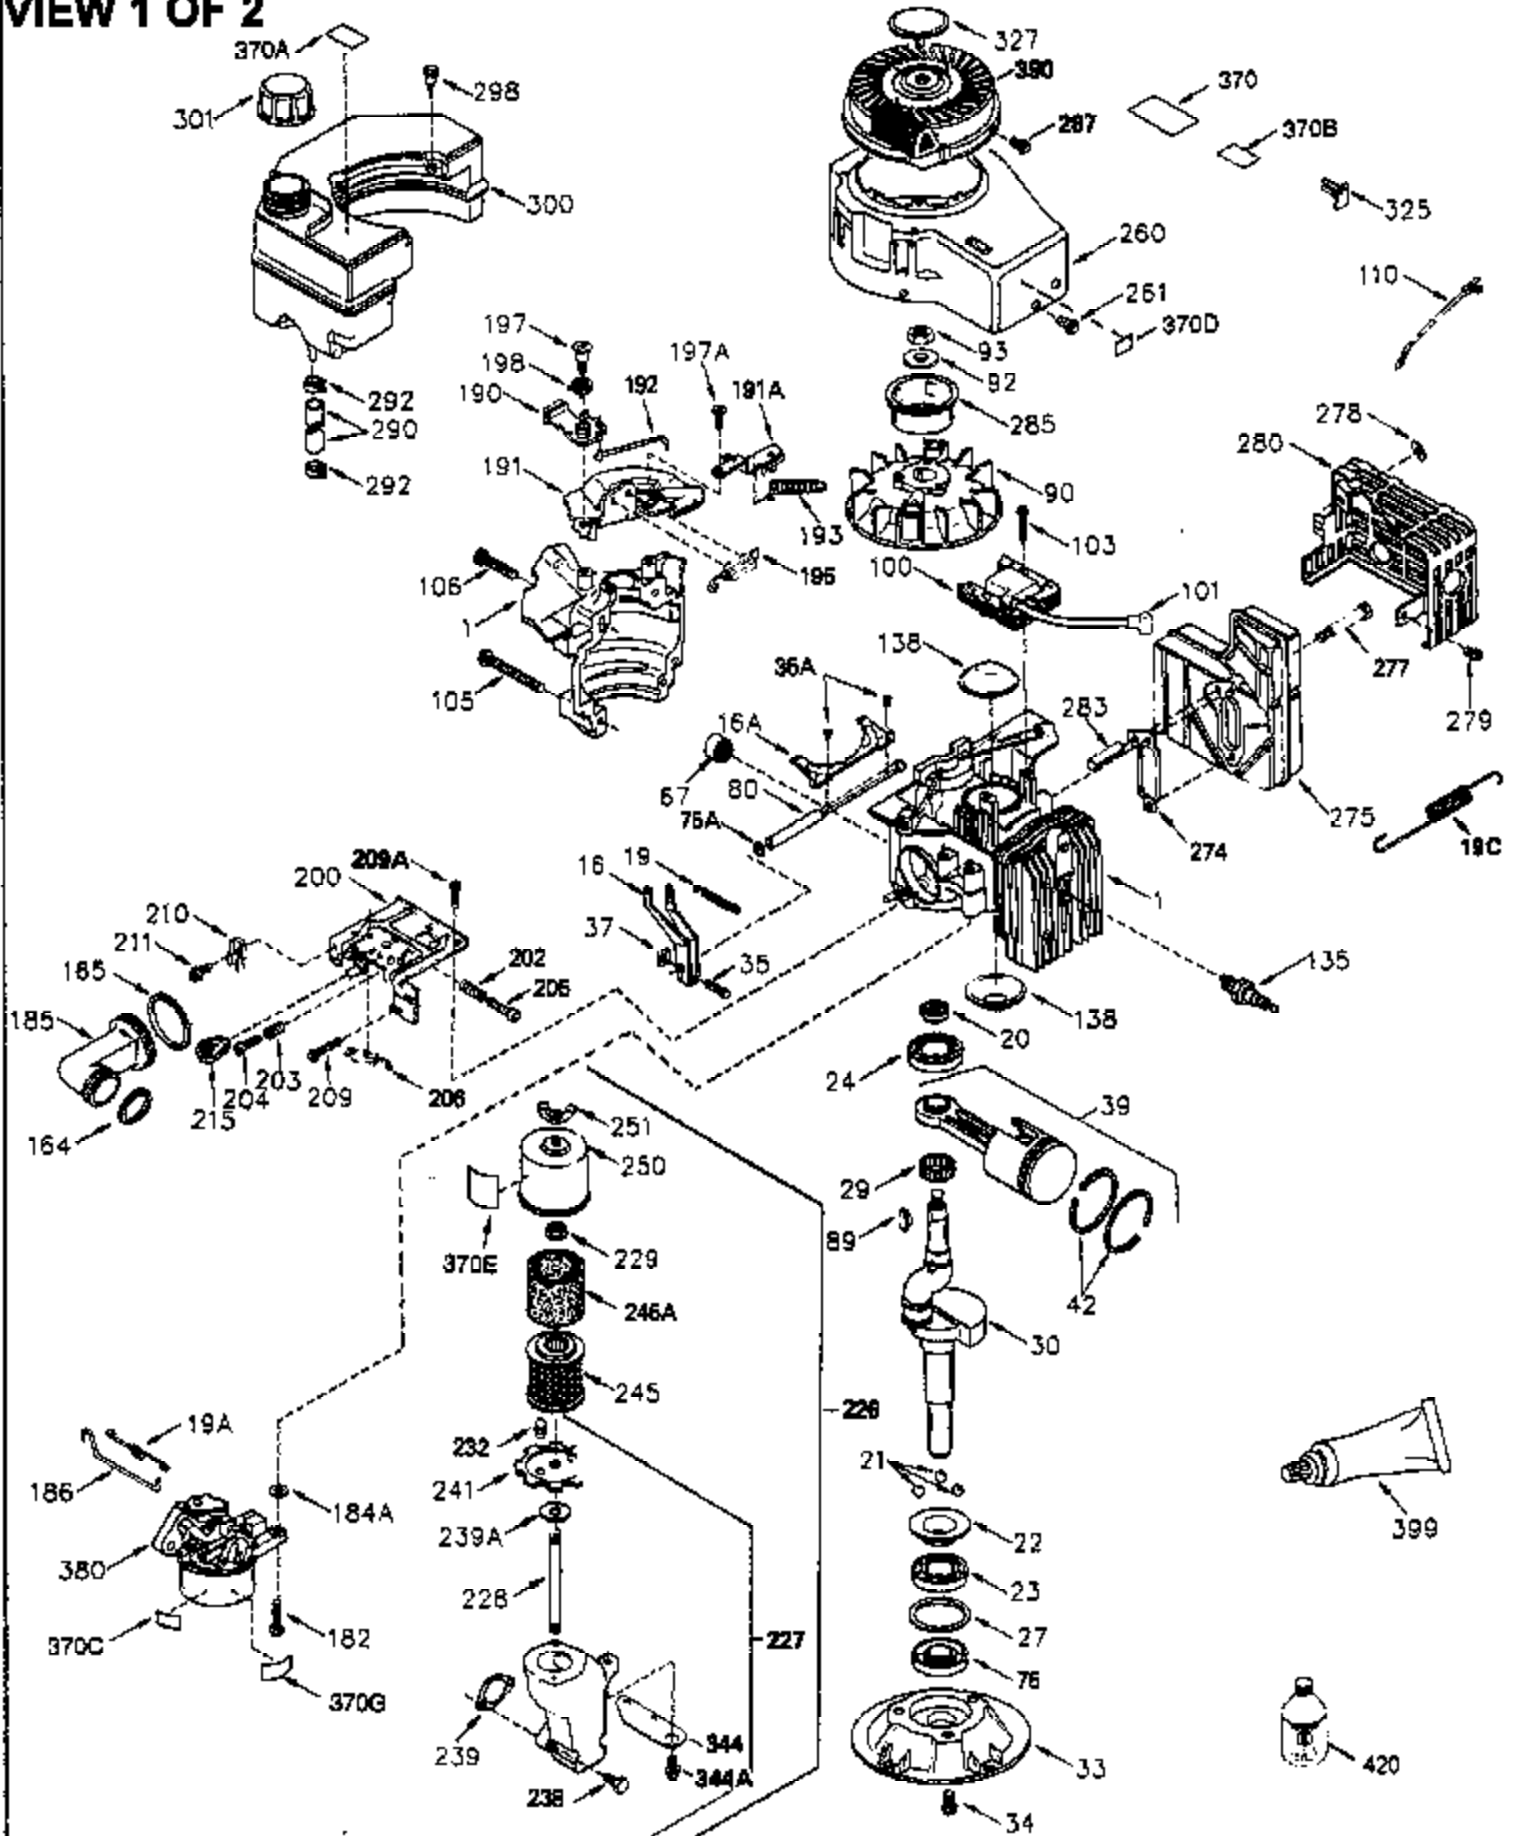

ILLUSTRATION SHOWS TYPICAL PARTS ONLY. ORDER BY PART NUMBER. PARTS NOT LISTED ARE SUPPLIED BY OEM.

VIEW 1 OF 2

Engine Parts List #1

Ref #	Part Number	Qty	Description
	1 250288		Cylinder (Incl. 67A, 75, 105, 106 & 1 38)
	16 490306		Governor Lever
	16A 490304		Governor Lever
	19 490308		Extension Spring
	19A 490307		Throttle Link Spring
	20 510340		Oil Seal
	21 570673		Ball Bearing
	22 510338		Slide Ring
	23 530158		Ball Bearing
	24 530161		Ball Bearing
	27 530159		Bearing Retainer
	29 530164		Bearing Strip (31 needles) (.495" lon g)
	30 290617		Crankshaft
	33 330179		Adapter Plate
	34 792067		Screw, 5/16-18 x 1"
	35 29826		Screw, 10-32 x 3/4"
	35A 650506		Screw, 4-40 x 3/16"
	37 29216		Lock Nut, 10-32
	39 310279B		Piston & Rod Ass'y. (Incl. 29 & 42)
	42 310239		Ring Set
	67A 430234		Fuel Filter (Screen) (Optional)
	67 430233		Fuel Filter (Screen w/brass collar)
	75 510339		Oil Seal (P.T.O. end)
	75A 510337		Oil Seal
	80 490305		Governor Shaft
	89 611107		Flywheel Key
	90 611109		Flywheel (Counterbalance)
	92 650815		Belleville Washer
	93 650816		Flywheel Nut
	100 34443A		Solid State Ignition
	101 610118		Spark Plug Cover
	103 650814		Screw, Torx T-15, 10-24 x 1"
	105 650892		Screw, 5/16-18 x 2-3/16"
	106 650891		Screw, 5/16-18 x 1-5/8"
	110 611125		Ground Wire
	135 35395		Spark Plug (RJ19LM)
	138 570683		Port Cover
	164 510341		"O" Ring
	165 510342		"O" Ring
	182 792067		Screw, 5/16-18 x 1"
	184A 27110		Washer
	185 570674		Intake Pipe & Reed Ass'y. (Incl. 164 & 165)
	186 490309		Governor Link
	190 570688		Brake Lever
	191A 570678A		Brake Control Lever
	191 570679		S.E. Brake Bracket
	192 490312		Brake Control Link
	193 490314		Brake Spring
	195 610973		Terminal
	197 650896		Screw, 1/4-20 x 13/16"
	197A 650897		Screw, 1/4-20 x 13/32"
	198 490313		Brake Control Lever Spring
	200 570675A		Control Bracket (Incl.202,203,204,205 ,206)
	202 32924		Compression Spring
	203 31342		Compression Spring
	204 650549		Screw, 5-40 x 7/16"
	205 650606		Screw, 10-32 x 1-1/8"
	206 610973		Terminal