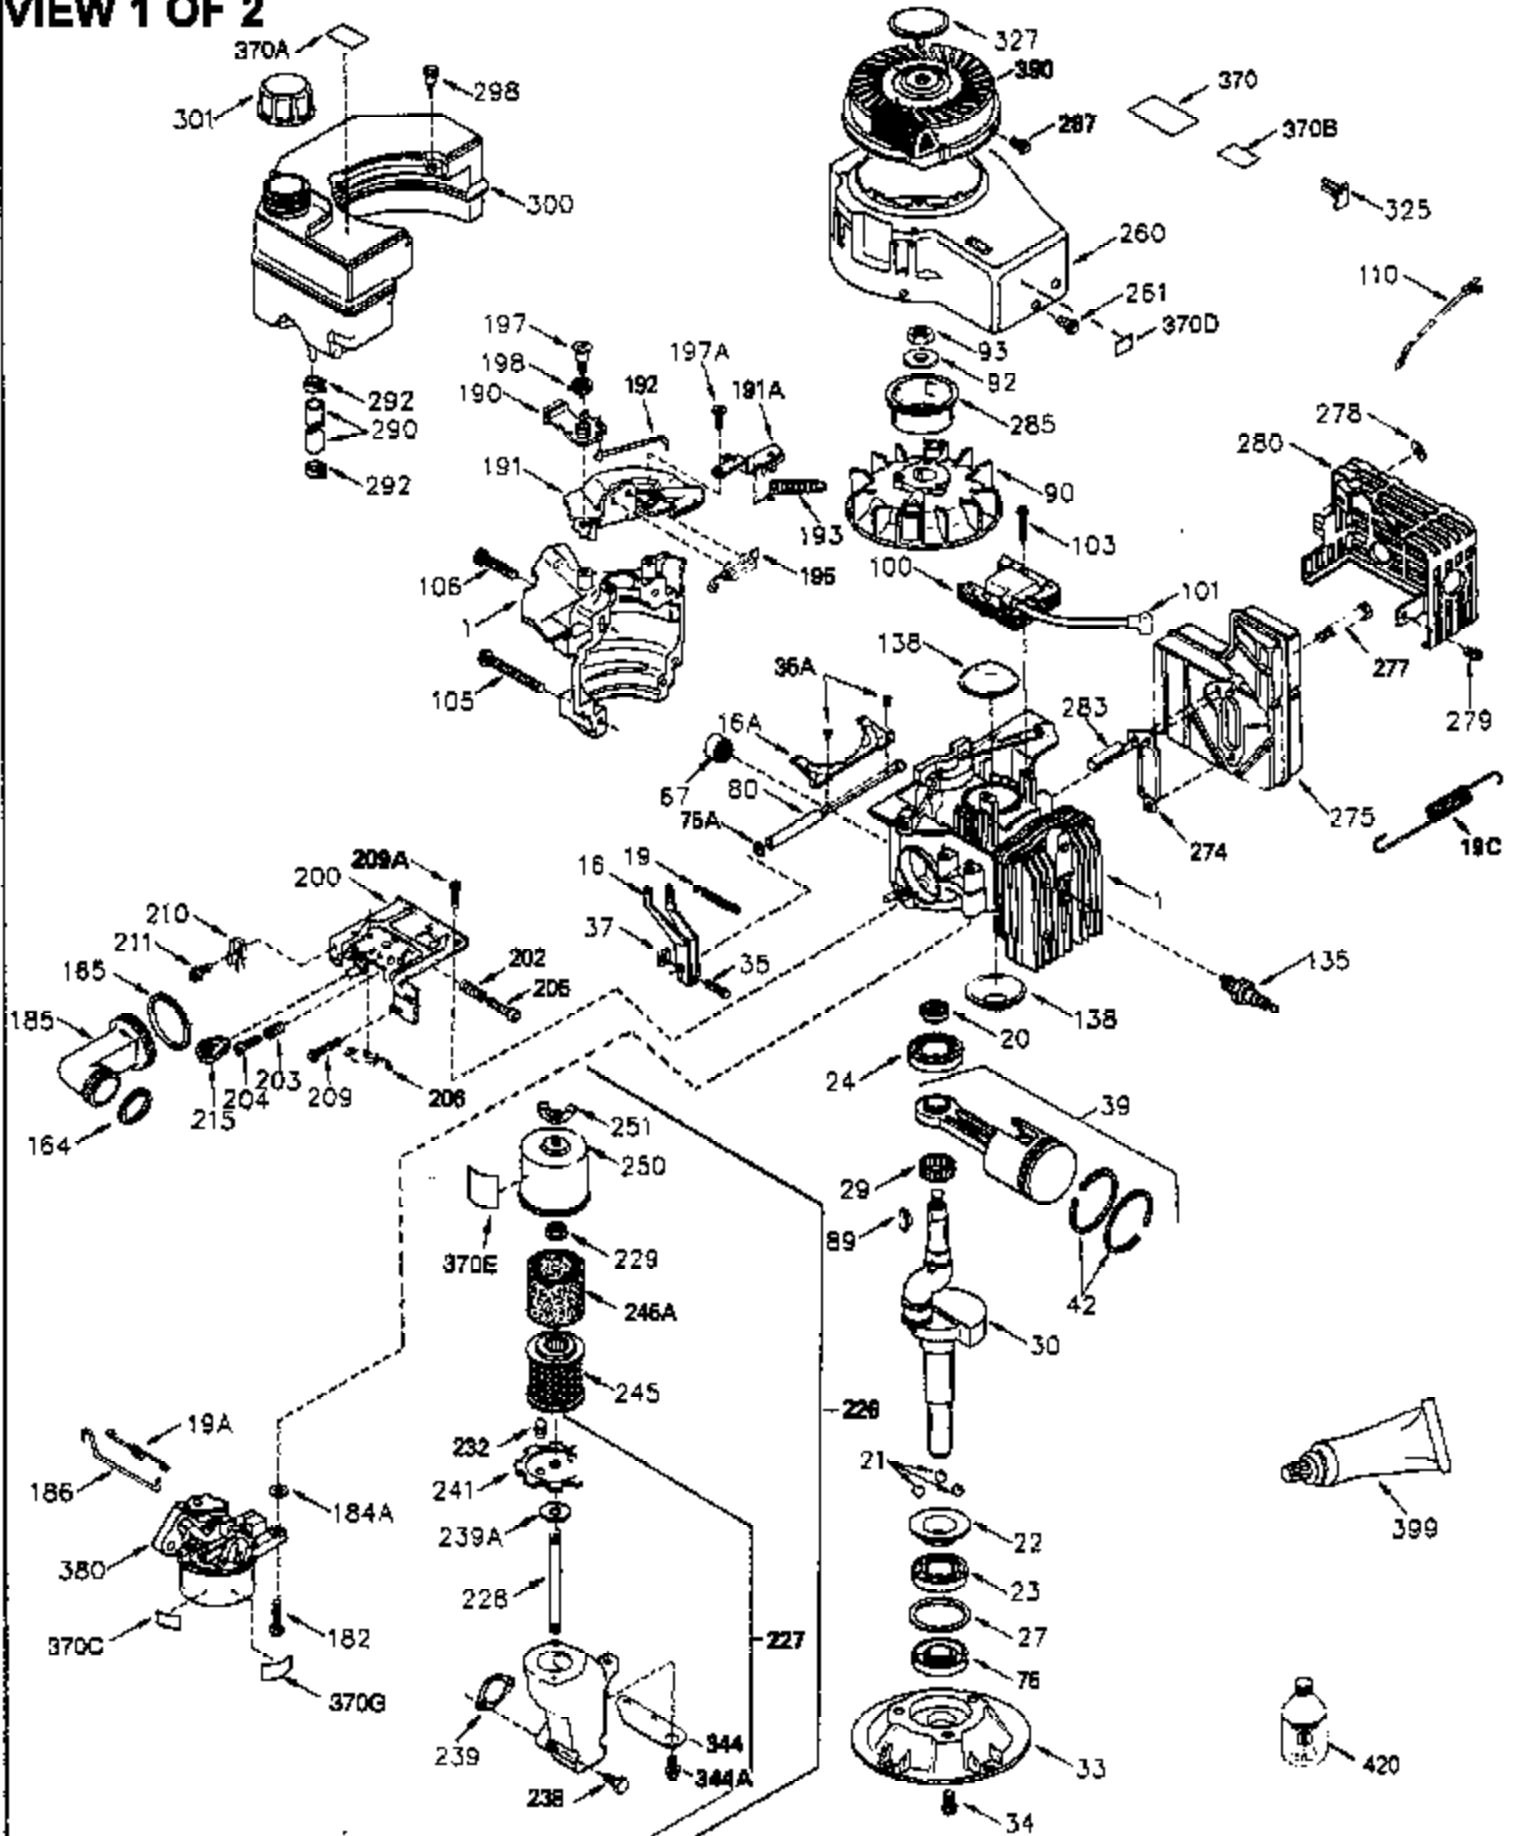

ILLUSTRATION SHOWS TYPICAL PARTS ONLY. ORDER BY PART NUMBER. PARTS NOT LISTED ARE SUPPLIED BY OEM.

VIEW 1 OF 2

Engine Parts List #1

Ref #	Part Number	Qty	Description
	1 250288		Cylinder (Incl. 67A, 75, 105, 106 & 1 38)
	16 490306		Governor Lever
	16A 490304		Governor Lever
	19 490308		Extension Spring
	19A 490307		Throttle Link Spring
	20 510340		Oil Seal
	21 570673		Ball Bearing
	22 510338		Slide Ring
	23 530158		Ball Bearing
	24 530161		Ball Bearing
	27 530159		Bearing Retainer
	29 530164		Bearing Strip (31 needles) (.495" lon g)
	30 290573B		Crankshaft (Incl. 29)
	33 330179		Adapter Plate
	34 792067		Screw, 5/16-18 x 1"
	35A 650506		Screw, 4-40 x 3/16"
	35 29826		Screw, 10-32 x 3/4"
	37 29216		Lock Nut, 10-32
	39 310279B		Piston & Rod Ass'y. (Incl. 29 & 42)
	42 310239		Ring Set
	67A 430234		Fuel Filter (Screen) (Optional)
	67 430233		Fuel Filter (Screen w/brass collar)
	75A 510337		Oil Seal
	75 510339		Oil Seal (P.T.O. end)
	80 490305		Governor Shaft
	89 611107		Flywheel Key
	90 611109		Flywheel (Counterbalance)
	92 650815		Belleville Washer
	93 650816		Flywheel Nut
	100 34443A		Solid State Ignition
	101 610118		Spark Plug Cover
	103 650814		Screw, Torx T-15, 10-24 x 1"
	105 650892		Screw, 5/16-18 x 2-3/16"
	106 650891		Screw, 5/16-18 x 1-5/8"
	110 611110		Ground Wire
	135 611049		Spark Plug (RCJ8Y)
	138 570683		Port Cover
	164 510341		"O" Ring
	165 510342		"O" Ring
	182 792067		Screw, 5/16-18 x 1"
	184A 27110		Washer
	185 570674		Intake Pipe & Reed Ass'y. (Incl. 164 & 165)
	186 490309		Governor Link
	190 570688		Brake Lever
	191 570679		S.E. Brake Bracket
	191A 570678A		Brake Control Lever
	192 490312		Brake Control Link
	193 490311		Brake Spring
	195 610973		Terminal
	197A 650897		Screw, 1/4-20 x 13/32"
	197 650896		Screw, 1/4-20 x 13/16"
	198 490313		Brake Control Lever Spring
	209 590568		Screw, 10-24 x 3/4"
	226 730575A		Air Cleaner Kit (Incl. 227, 229, 238, 239, 245, 245A, 250, 251 & 370B)
	227 450249A		Air Cleaner Elbow Ass'y. (Incl. 228, 232, 238, 239A, 241, 344 & 344A)