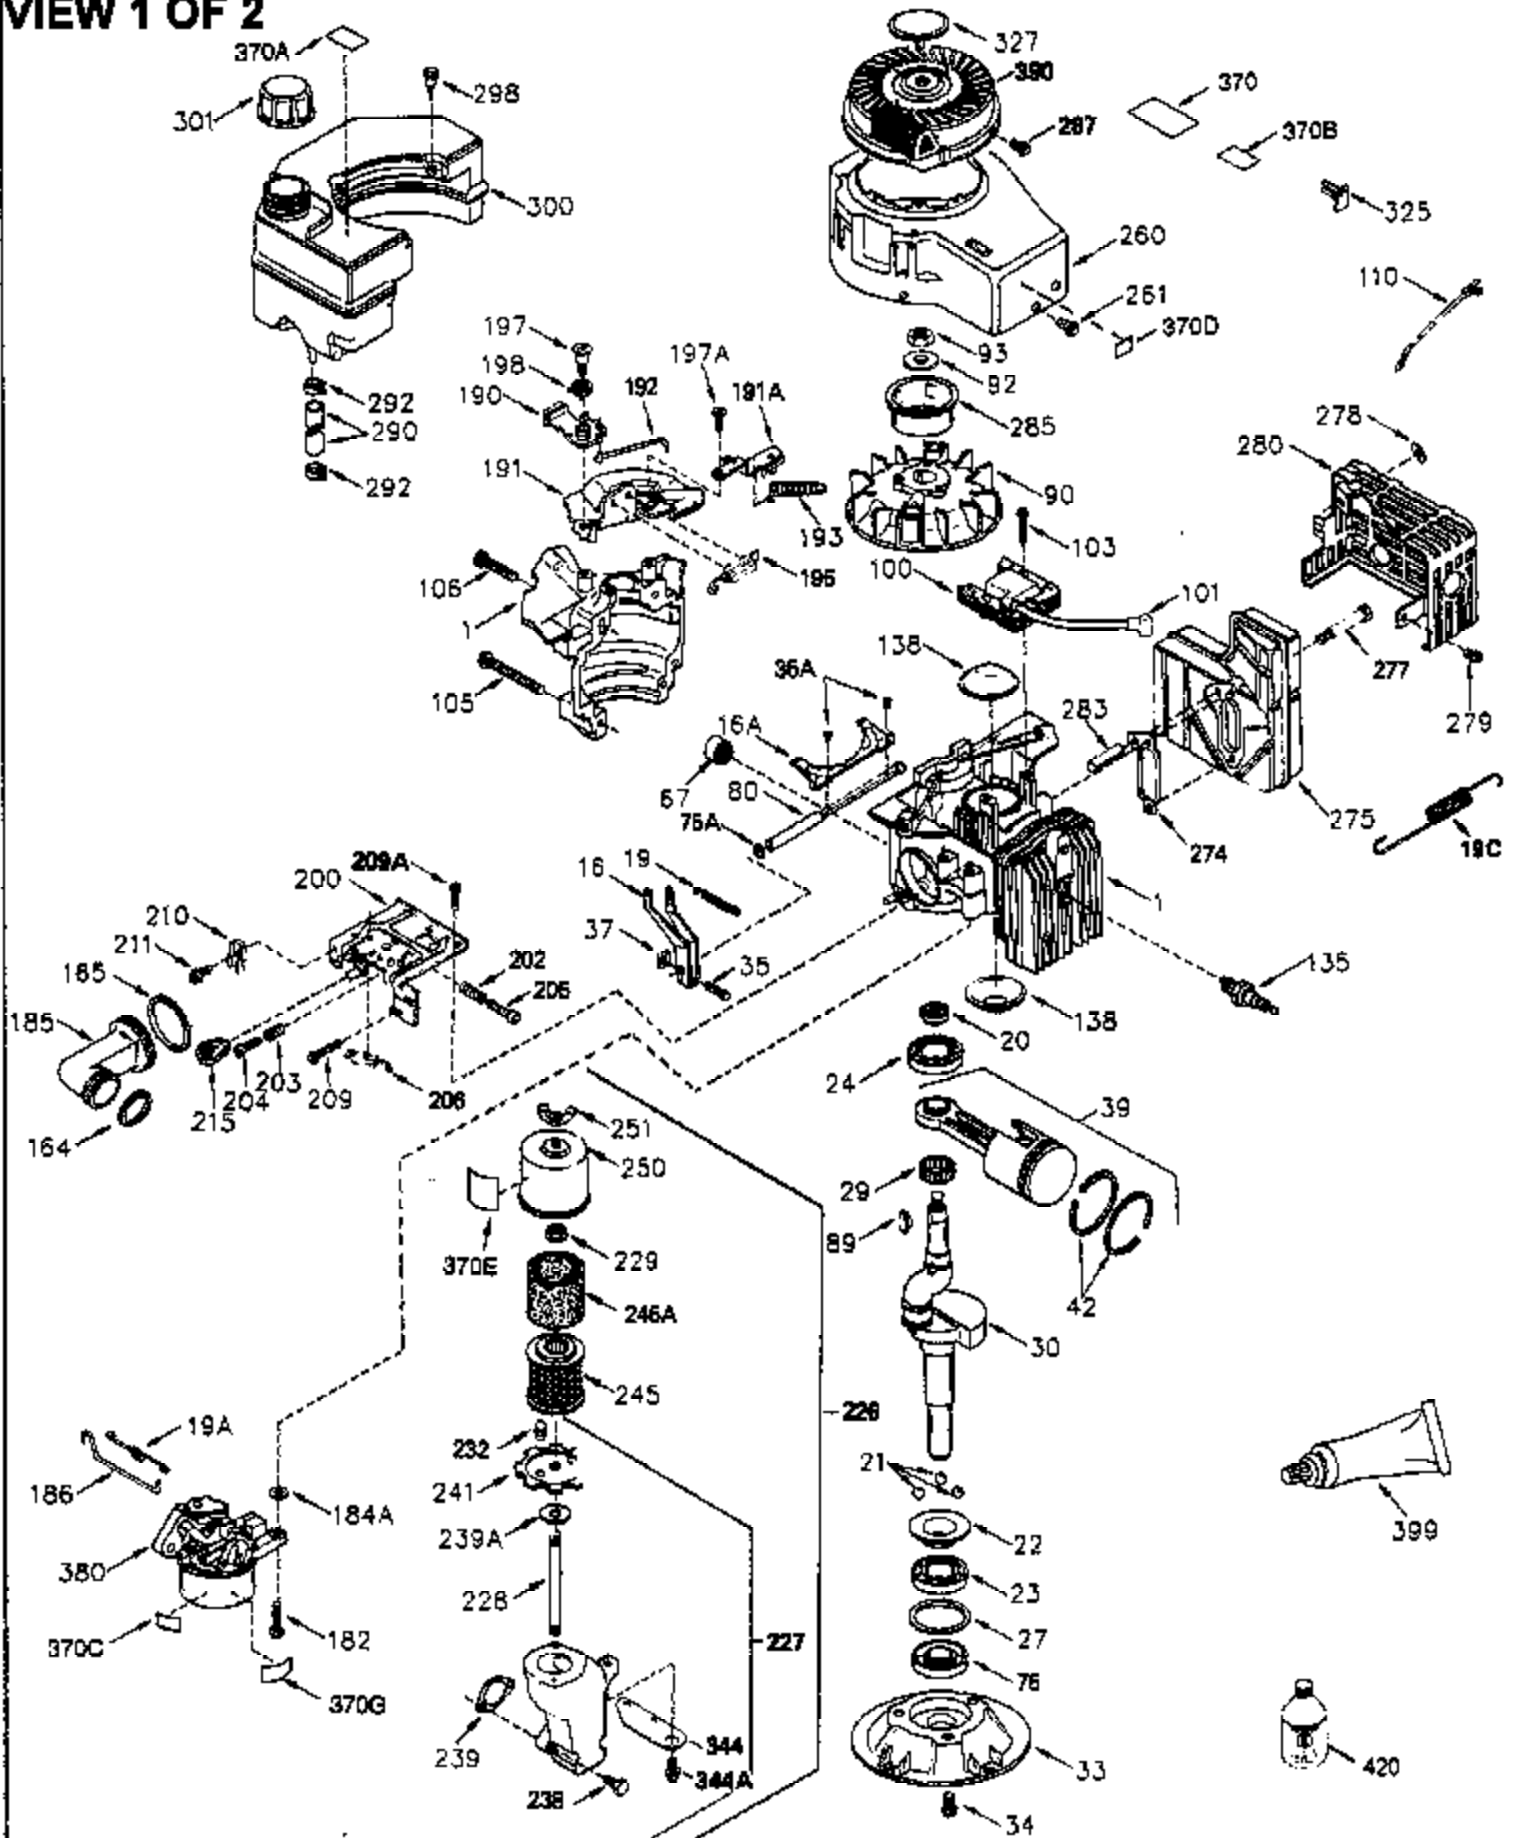

ILLUSTRATION SHOWS TYPICAL PARTS ONLY. ORDER BY PART NUMBER. PARTS NOT LISTED ARE SUPPLIED BY OEM.

VIEW 1 OF 2

Engine Parts List #1

Ref #	Part Number	Qty	Description
	1 250288		Cylinder (Incl. 67A, 75, 105, 106 & 1 38)
16A	490304		Governor Lever
16	490306		Governor Lever
19	490308		Extension Spring
19A	490307		Throttle Link Spring
20	510340		Oil Seal
21	570673		Ball Bearing
22	510338		Slide Ring
23	530158		Ball Bearing
24	530161		Ball Bearing
27	530159		Bearing Retainer
29	530160		Bearing Strip (31 needles) (.435" lon g)
30	290598A		Crankshaft (Incl. 29)
33	330179		Adapter Plate
34	792067		Screw, 5/16-18 x 1"
35A	650506		Screw, 4-40 x 3/16"
35	29826		Screw, 10-32 x 3/4"
37	29216		Lock Nut, 10-32
39	310279B		Piston & Rod Ass'y. (Incl. 29 & 42)
42	310239		Ring Set
67A	430234		Fuel Filter (Screen) (Optional)
67	430233		Fuel Filter (Screen w/brass collar)
75A	510337		Oil Seal
75	510339		Oil Seal (P.T.O. end)
80	490305		Governor Shaft
89	611107		Flywheel Key
90	611109		Flywheel (Counterbalance)
92	650815		Belleville Washer
93	650816		Flywheel Nut
100	34443A		Solid State Ignition
101	610118		Spark Plug Cover
103	650814		Screw, Torx T-15, 10-24 x 1"
105	650892		Screw, 5/16-18 x 2-3/16"
106	650891		Screw, 5/16-18 x 1-5/8"
110	611110		Ground Wire
135	611049		Spark Plug (RCJ8Y)
138	570683		Port Cover
164	510341		"O" Ring
165	510342		"O" Ring
182	792067		Screw, 5/16-18 x 1"
184A	27110		Washer
185	570674		Intake Pipe & Reed Ass'y. (Incl. 164 & 165)
186	490309		Governor Link
190	570676		Brake Lever
191A	570678A		Brake Control Lever
191	570677		S.E. Brake Bracket (w/cable clamp)
192	490312		Brake Control Link
193	490311		Brake Spring
195	610973		Terminal
197A	650897		Screw, 1/4-20 x 13/32"
197	650896		Screw, 1/4-20 x 13/16"
198	490310		Brake Control Lever Spring
200	570675A		Control Bracket (Incl.202,203,204,205 ,206)
202	32924		Compression Spring
203	31342		Compression Spring
204	650549		Screw, 5-40 x 7/16"
205	650606		Screw, 10-32 x 1-1/8"
209	590568		Screw, 10-24 x 3/4"