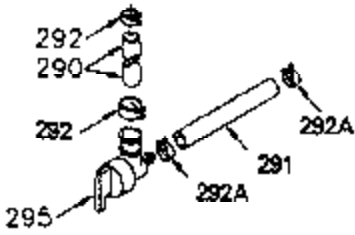

ILLUSTRATION SHOWS TYPICAL PARTS ONLY. ORDER BY PART NUMBER. PARTS NOT LISTED ARE SUPPLIED BY OEM.

VIEW 2 OF 2

Ref #	Part Number	Qty	Description
67A	430234		Fuel Filter (Screen) (Optional)
200	570675A		Control Bracket (Incl.202,203,204,205 ,206)
202	32924		Compression Spring
205	650606		Screw, 10-32 x 1-1/8"
209	650735		Screw, 10-24 x 3/8"
238A	650940		Screw, 10-32 x 3/4"
245A	34783		Air Cleaner Filter
245	34782		Air Cleaner Filter (Incl. 229)
275A	390316		Muffler (Discharge toward spark plugend) (w/glass fiber packing)
287	650926		Screw, 8-32 x 21/64"
290	29774		Fuel Line
292	26460		Fuel Line Clamp
296	34279B		Fuel Filter
390	590635		Rewind Starter (Refer to Division 5, Section C, page 34 or Fiche 25, Grid G-1 for breakdown)
416	390309		Spark Arrestor Kit (Can be used on an y model)