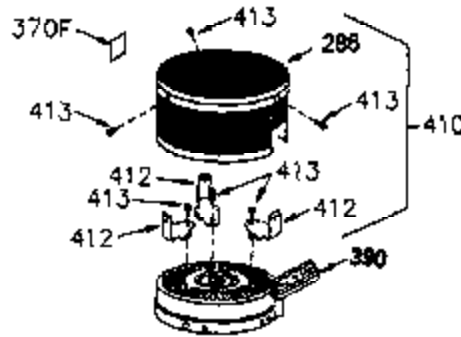

ILLUSTRATION SHOWS TYPICAL PARTS ONLY. ORDER BY PART NUMBER. PARTS NOT LISTED ARE SUPPLIED BY OEM.

VIEW 2 OF 2

Ref #	Part Number	Qty	Description
67A	430234		Fuel Filter (Screen) (Optional)
200	570675A		Control Bracket (Incl.202,203,204,205 ,206)
202	32924		Compression Spring
205	650606		Screw, 10-32 x 1-1/8"
209	650735		Screw, 10-24 x 3/8"
238A	650940		Screw, 10-32 x 3/4"
245A	34783		Air Cleaner Filter
245	34782		Air Cleaner Filter (Incl. 229)
275A	390316		Muffler (Discharge toward spark plugend) (w/glass fiber packing)
287	650926		Screw, 8-32 x 21/64"
290	29774		Fuel Line
292	26460		Fuel Line Clamp
296	34279B		Fuel Filter
390	590635		Rewind Starter (Refer to Division 5, Section C, page 34 or Fiche 25, Grid G-1 for breakdown)
416	390309		Spark Arrestor Kit (Can be used on an y model)