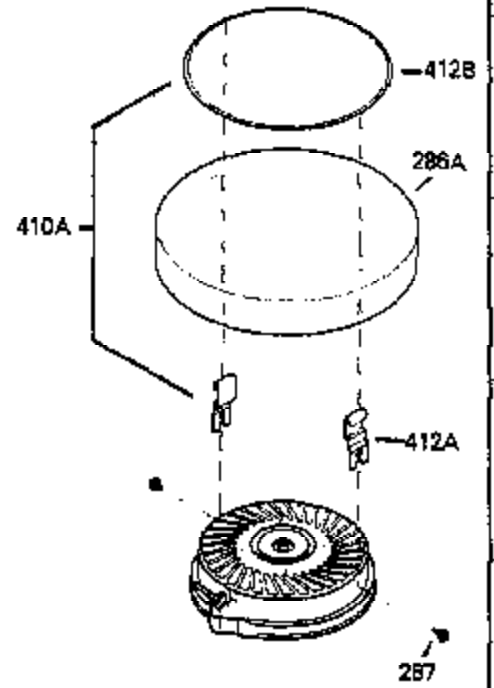

ILLUSTRATION SHOWS TYPICAL PARTS ONLY. ORDER BY PART NUMBER. PARTS NOT LISTED ARE SUPPLIED BY OEM.

VIEW 2 OF 2

Ref #	Part Number	Qty	Description
67A	430234		Fuel Filter (Screen) (Optional)
200	570675A		Control Bracket (Incl.202,203,204,205 ,206)
202	32924		Compression Spring
205	650606		Screw, 10-32 x 1-1/8"
209	650735		Screw, 10-24 x 3/8"
238A	650940		Screw, 10-32 x 3/4"
245A	34783		Air Cleaner Filter
245	34782		Air Cleaner Filter (Incl. 229)
275A	390316		Muffler (Discharge toward spark plugend) (w/glass fiber packing)
287	650926		Screw, 8-32 x 21/64"
290	29774		Fuel Line
292	26460		Fuel Line Clamp
296	34279B		Fuel Filter
390	590635		Rewind Starter (Refer to Division 5, Section C, page 34 or Fiche 25, Grid G-1 for breakdown)
416	390309		Spark Arrestor Kit (Can be used on an y model)