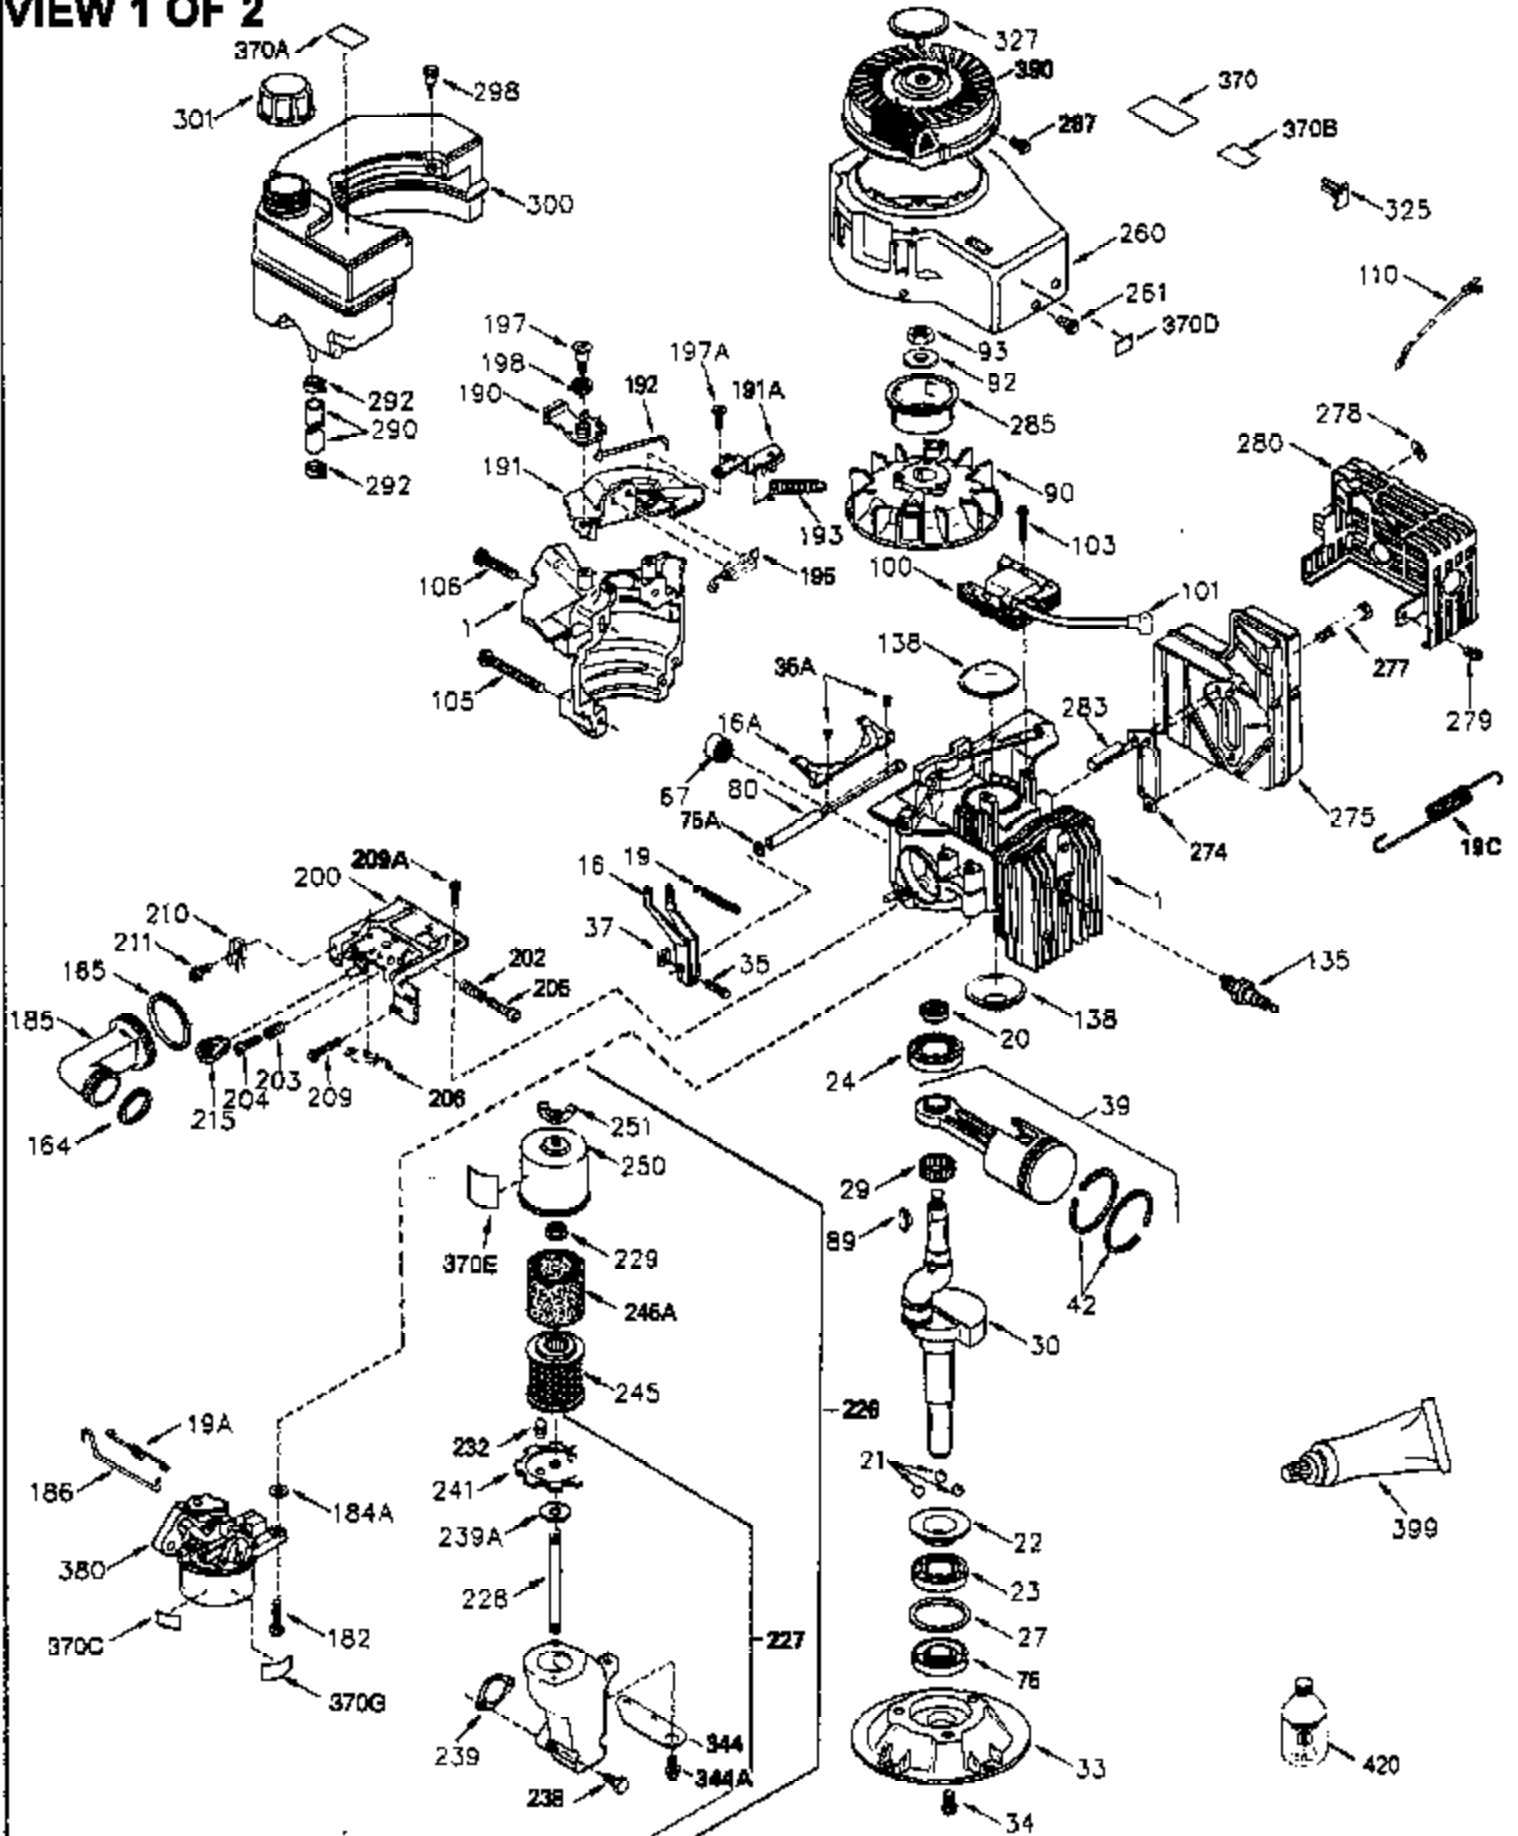

## Engine Parts List #1

Ref #	Part Number	Qty	Description
	1 250288		Cylinder (Incl. 67A, 75, 105, 106 & 1 38)
	16 490306		Governor Lever
	16A 490304		Governor Lever
	19 490308		Extension Spring
	19A 490307		Throttle Link Spring
	20 510340		Oil Seal
	21 570673		Ball Bearing
	22 510338		Slide Ring
	23 530158		Ball Bearing
	24 530161		Ball Bearing
	27 530159		Bearing Retainer
	29 530164		Bearing Strip (31 needles) (.495" lon g)
	30 290560A		Crankshaft (Incl. 29)
	33 330179		Adapter Plate
	34 792067		Screw, 5/16-18 x 1"
	35 29826		Screw, 10-32 x 3/4"
	35A 650506		Screw, 4-40 x 3/16"
	37 29216		Lock Nut, 10-32
	39 310279B		Piston & Rod Ass'y. (Incl. 29 & 42)
	42 310239		Ring Set
	67A 430234		Fuel Filter (Screen) (Optional)
	67 430233		Fuel Filter (Screen w/brass collar)
	75 510339		Oil Seal (P.T.O. end)
	75A 510337		Oil Seal
	80 490305		Governor Shaft
	89 611107		Flywheel Key
	90 611109		Flywheel (Counterbalance)
	92 650815		Belleville Washer
	93 650816		Flywheel Nut
	100 34443A		Solid State Ignition
	101 610118		Spark Plug Cover
	103 650814		Screw, Torx T-15, 10-24 x 1"
	105 650892		Screw, 5/16-18 x 2-3/16"
	106 650891		Screw, 5/16-18 x 1-5/8"
	110 611125		Ground Wire
	135 611049		Spark Plug (RCJ8Y)
	138 570683		Port Cover
	164 510341		"O" Ring
	165 510342		"O" Ring
	182 792067		Screw, 5/16-18 x 1"
	184A 27110		Washer
	185 570674		Intake Pipe & Reed Ass'y. (Incl. 164 & 165)
	186 490309		Governor Link
	190 570688		Brake Lever
	191A 570678A		Brake Control Lever
	191 570679		S.E. Brake Bracket
	192 490312		Brake Control Link
	193 490314		Brake Spring
	195 610973		Terminal
	197 650896		Screw, 1/4-20 x 13/16"
	197A 650897		Screw, 1/4-20 x 13/32"
	198 490313		Brake Control Lever Spring
	200 570675A		Control Bracket (Incl.202,203,204,205 ,206)
	202 32924		Compression Spring
	203 31342		Compression Spring
	204 650549		Screw, 5-40 x 7/16"
	205 650606		Screw, 10-32 x 1-1/8"
	206 610973		Terminal