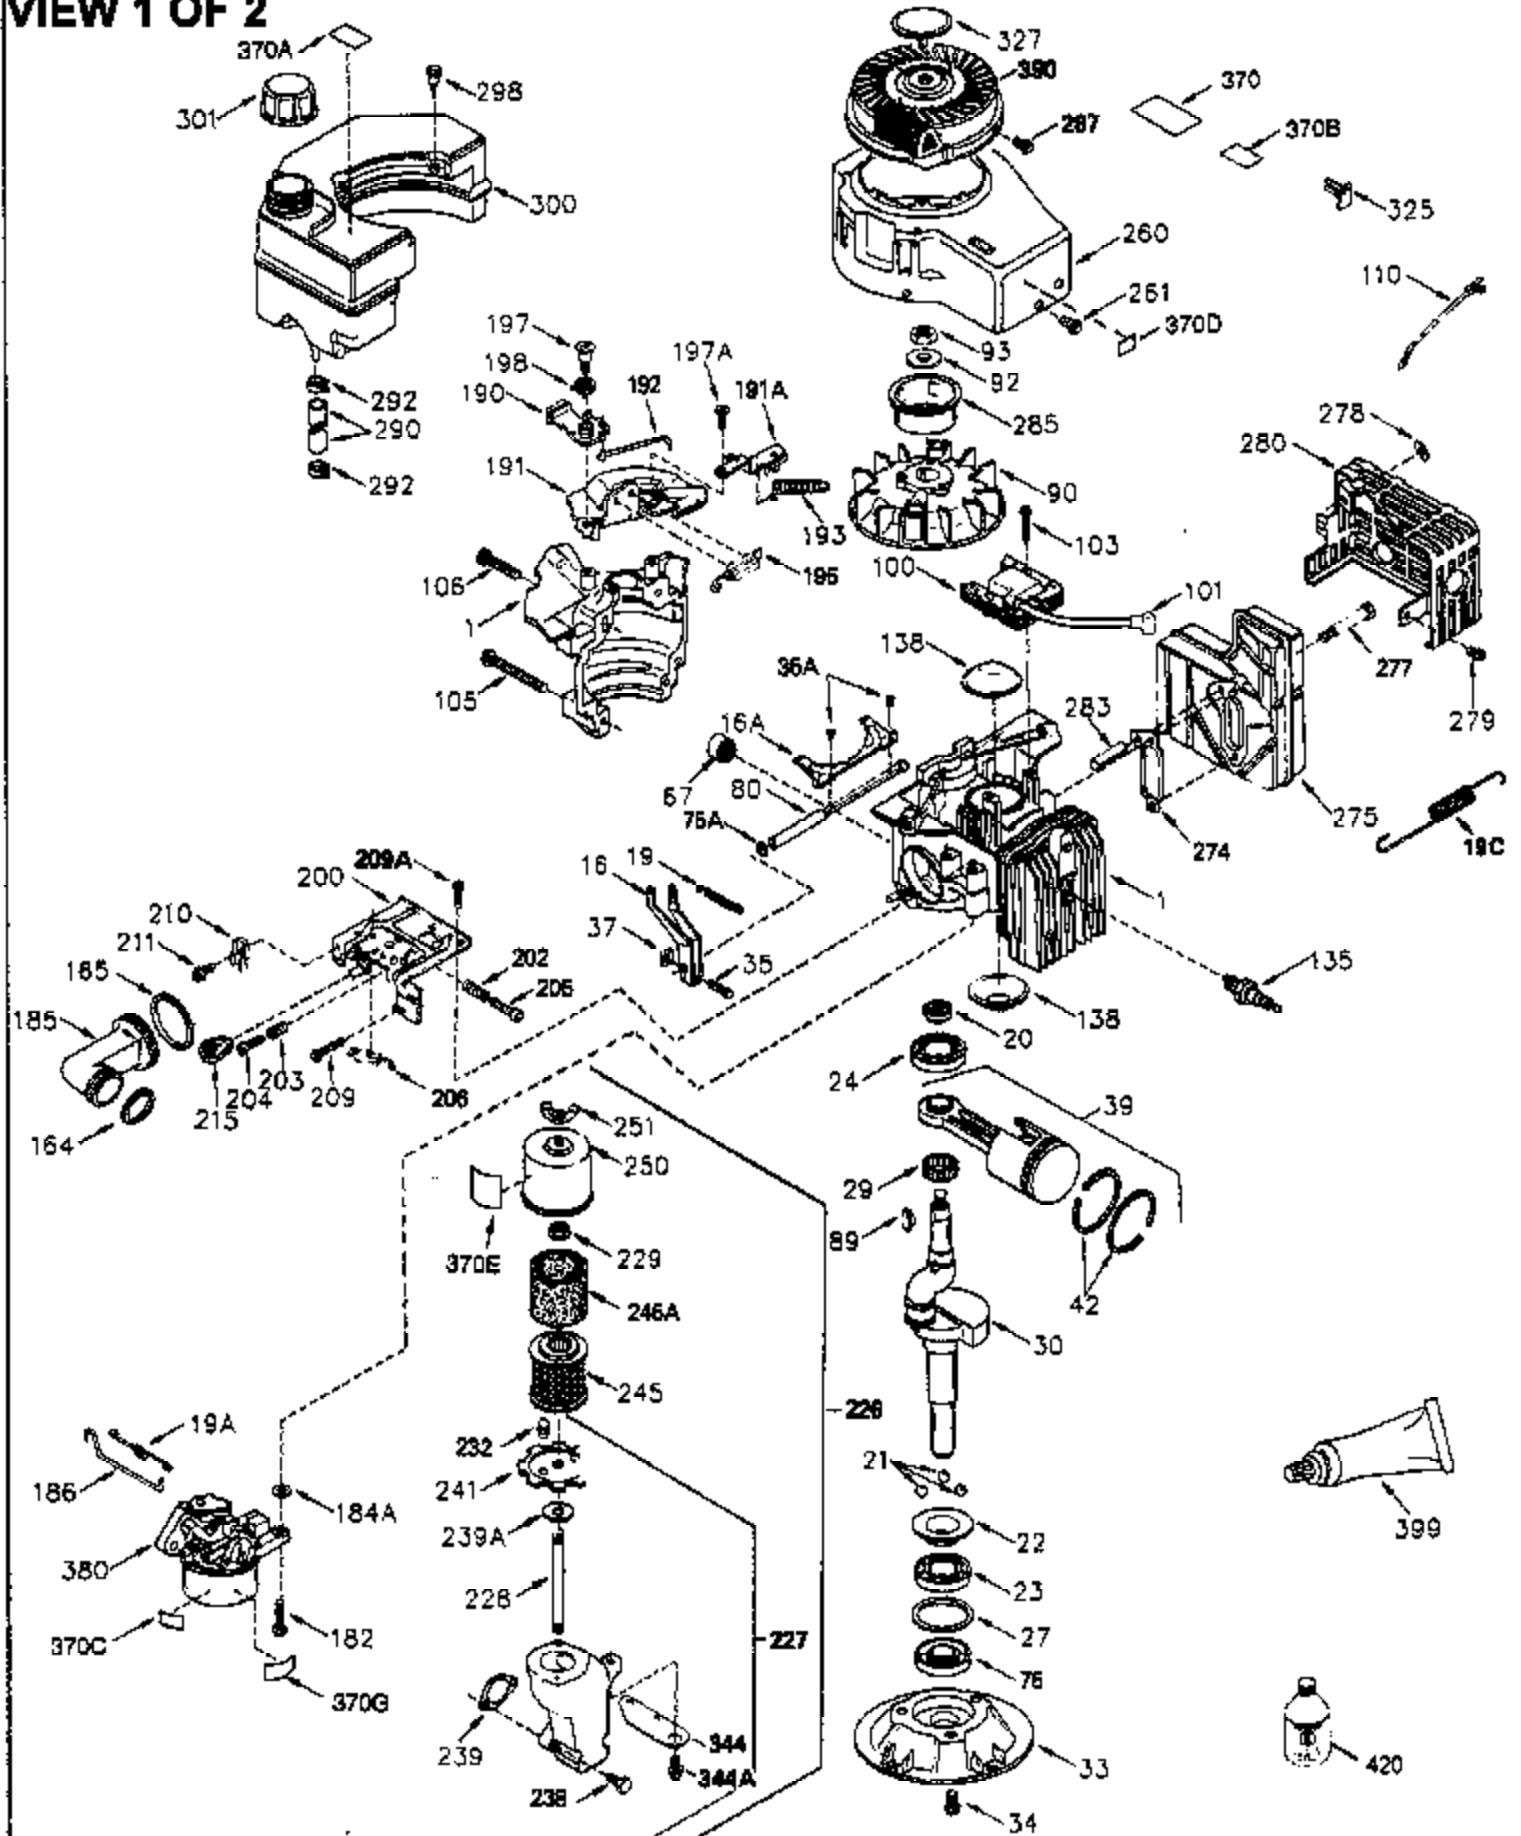

ILLUSTRATION SHOWS TYPICAL PARTS ONLY. ORDER BY PART NUMBER. PARTS NOT LISTED ARE SUPPLIED BY OEM.

VIEW 1 OF 2

Engine Parts List #1

Ref #	Part Number	Qty	Description
	1 250288		Cylinder (Incl. 67A, 75, 105, 106 & 1 38)
16A	490304		Governor Lever
16	490306		Governor Lever
19	490308		Extension Spring
19A	490307		Throttle Link Spring
20	510340		Oil Seal
21	570673		Ball Bearing
22	510338		Slide Ring
23	530158		Ball Bearing
24	530161		Ball Bearing
27	530159		Bearing Retainer
29	530160		Bearing Strip (31 needles) (.435" lon g)
30	290568A		Crankshaft (Incl. 29)
33	330179		Adapter Plate
34	792067		Screw, 5/16-18 x 1"
35	29826		Screw, 10-32 x 3/4"
35A	650506		Screw, 4-40 x 3/16"
37	29216		Lock Nut, 10-32
39	310279B		Piston & Rod Ass'y. (Incl. 29 & 42)
42	310239		Ring Set
67	430233		Fuel Filter (Screen w/brass collar)
67A	430234		Fuel Filter (Screen) (Optional)
75A	510337		Oil Seal
75	510339		Oil Seal (P.T.O. end)
80	490305		Governor Shaft
89	611107		Flywheel Key
90	611109		Flywheel (Counterbalance)
92	650815		Belleville Washer
93	650816		Flywheel Nut
100	34443A		Solid State Ignition
101	610118		Spark Plug Cover
103	650814		Screw, Torx T-15, 10-24 x 1"
105	650892		Screw, 5/16-18 x 2-3/16"
106	650891		Screw, 5/16-18 x 1-5/8"
110	611110		Ground Wire
135	611049		Spark Plug (RCJ8Y)
138	570683		Port Cover
164	510341		"O" Ring
165	510342		"O" Ring
182	792067		Screw, 5/16-18 x 1"
184A	27110		Washer
185	570674		Intake Pipe & Reed Ass'y. (Incl. 164 & 165)
186	490309		Governor Link
190	570676		Brake Lever
191A	570680A		Brake Control Lever (Reverse pull)
191	570679		S.E. Brake Bracket
192	490312		Brake Control Link
193	490311		Brake Spring
195	610973		Terminal
197A	650897		Screw, 1/4-20 x 13/32"
197	650896		Screw, 1/4-20 x 13/16"
198	490310		Brake Control Lever Spring
200	570675A		Control Bracket (Incl.202,203,204,205 ,206)
202	32924		Compression Spring
203	31342		Compression Spring
204	650549		Screw, 5-40 x 7/16"
205	650606		Screw, 10-32 x 1-1/8"
209	590568		Screw, 10-24 x 3/4"