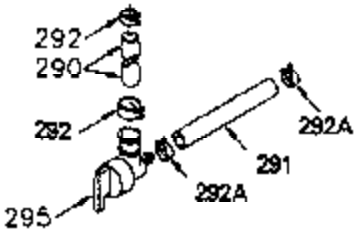

ILLUSTRATION SHOWS TYPICAL PARTS ONLY. ORDER BY PART NUMBER. PARTS NOT LISTED ARE SUPPLIED BY OEM.

VIEW 2 OF 2

Ref #	Part Number	Qty	Description
67A	430234		Fuel Filter (Screen) (Optional)
200	570675A		Control Bracket (Incl.202,203,204,205 ,206)
202	32924		Compression Spring
205	650606		Screw, 10-32 x 1-1/8"
209	590568		Screw, 10-24 x 3/4"
230	510344		"O" Ring
231	450245		Measuring Cup
240	450242		Air Cleaner Body
245A	450243		Air Cleaner Filter
245B	450250		Air Cleaner Filter
245	450248		Air Cleaner Filter
250A	450246		Air Cleaner Cover
275A	390316		Muffler (Discharge toward spark plugend) (w/glass fiber packing)
287	650926		Screw, 8-32 x 21/64"
290	29774		Fuel Line
292	26460		Fuel Line Clamp
296	34279B		Fuel Filter
390	590621		Rewind Starter (Refer to Division 5, Section C, page 34 or Fiche 25, Grid G-1 for breakdown)
416	390309		Spark Arrestor Kit (Can be used on an y model)