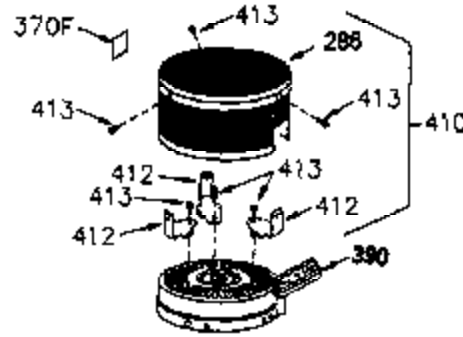

ILLUSTRATION SHOWS TYPICAL PARTS ONLY. ORDER BY PART NUMBER. PARTS NOT LISTED ARE SUPPLIED BY OEM.

VIEW 2 OF 2

Engine Parts List #2

Ref #	Part Number	Qty	Description
67A	430234		Fuel Filter (Screen) (Optional)
200	570675A		Control Bracket (Incl.202,203,204,205 ,206)
202	32924		Compression Spring
205	650606		Screw, 10-32 x 1-1/8"
209	590568		Screw, 10-24 x 3/4"
230	510344		"O" Ring
231	450245		Measuring Cup
240	450242		Air Cleaner Body
245A	450243		Air Cleaner Filter
245B	450250		Air Cleaner Filter
245	450248		Air Cleaner Filter
250A	450246		Air Cleaner Cover
287	650926		Screw, 8-32 x 21/64"
290	29774		Fuel Line
292	26460		Fuel Line Clamp
296	34279B		Fuel Filter
390	590621		Rewind Starter (Refer to Division 5, Section C, page 34 or Fiche 25, Grid G-1 for breakdown)
416	390309		Spark Arrestor Kit (Can be used on an y model)