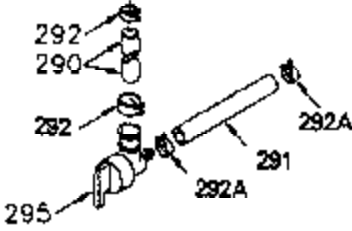

ILLUSTRATION SHOWS TYPICAL PARTS ONLY. ORDER BY PART NUMBER. PARTS NOT LISTED ARE SUPPLIED BY OEM.

VIEW 2 OF 2

Engine Parts List #2

Ref #	Part Number	Qty	Description
67A	430234		Fuel Filter (Screen) (Optional)
200	570675A		Control Bracket (Incl.202,203,204,205 ,206)
202	32924		Compression Spring
205	650606		Screw, 10-32 x 1-1/8"
209	590568		Screw, 10-24 x 3/4"
230	510344		"O" Ring
231	450245		Measuring Cup
240	450242		Air Cleaner Body
245A	450243		Air Cleaner Filter
245B	450250		Air Cleaner Filter
245	450248		Air Cleaner Filter
250A	450246		Air Cleaner Cover
287	650926		Screw, 8-32 x 21/64"
290	29774		Fuel Line
292	26460		Fuel Line Clamp
296	34279B		Fuel Filter
390	590621		Rewind Starter (Refer to Division 5, Section C, page 34 or Fiche 25, Grid G-1 for breakdown)
416	390309		Spark Arrestor Kit (Can be used on an y model)