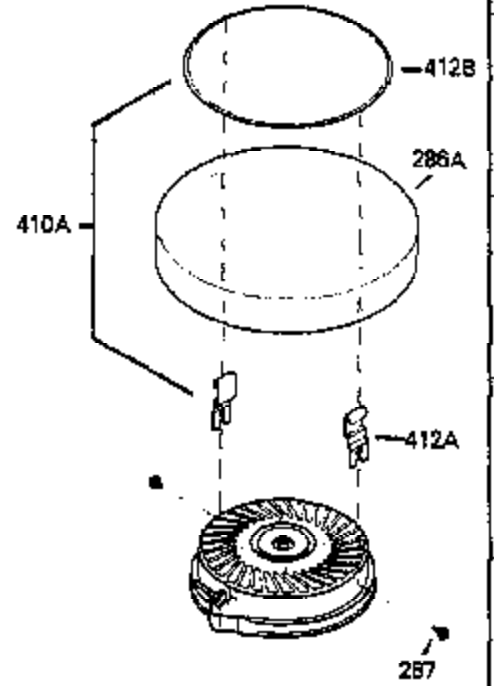

ILLUSTRATION SHOWS TYPICAL PARTS ONLY. ORDER BY PART NUMBER. PARTS NOT LISTED ARE SUPPLIED BY OEM.

VIEW 2 OF 2

Engine Parts List #2

Ref #	Part Number	Qty	Description
67A	430234		Fuel Filter (Screen) (Optional)
200	570675A		Control Bracket (Incl.202,203,204,205 ,206)
202	32924		Compression Spring
205	650606		Screw, 10-32 x 1-1/8"
209	590568		Screw, 10-24 x 3/4"
230	510344		"O" Ring
231	450245		Measuring Cup
240	450242		Air Cleaner Body
245A	450243		Air Cleaner Filter
245B	450250		Air Cleaner Filter
245	450248		Air Cleaner Filter
250A	450246		Air Cleaner Cover
287	650926		Screw, 8-32 x 21/64"
290	29774		Fuel Line
292	26460		Fuel Line Clamp
296	34279B		Fuel Filter
390	590621		Rewind Starter (Refer to Division 5, Section C, page 34 or Fiche 25, Grid G-1 for breakdown)
416	390309		Spark Arrestor Kit (Can be used on an y model)