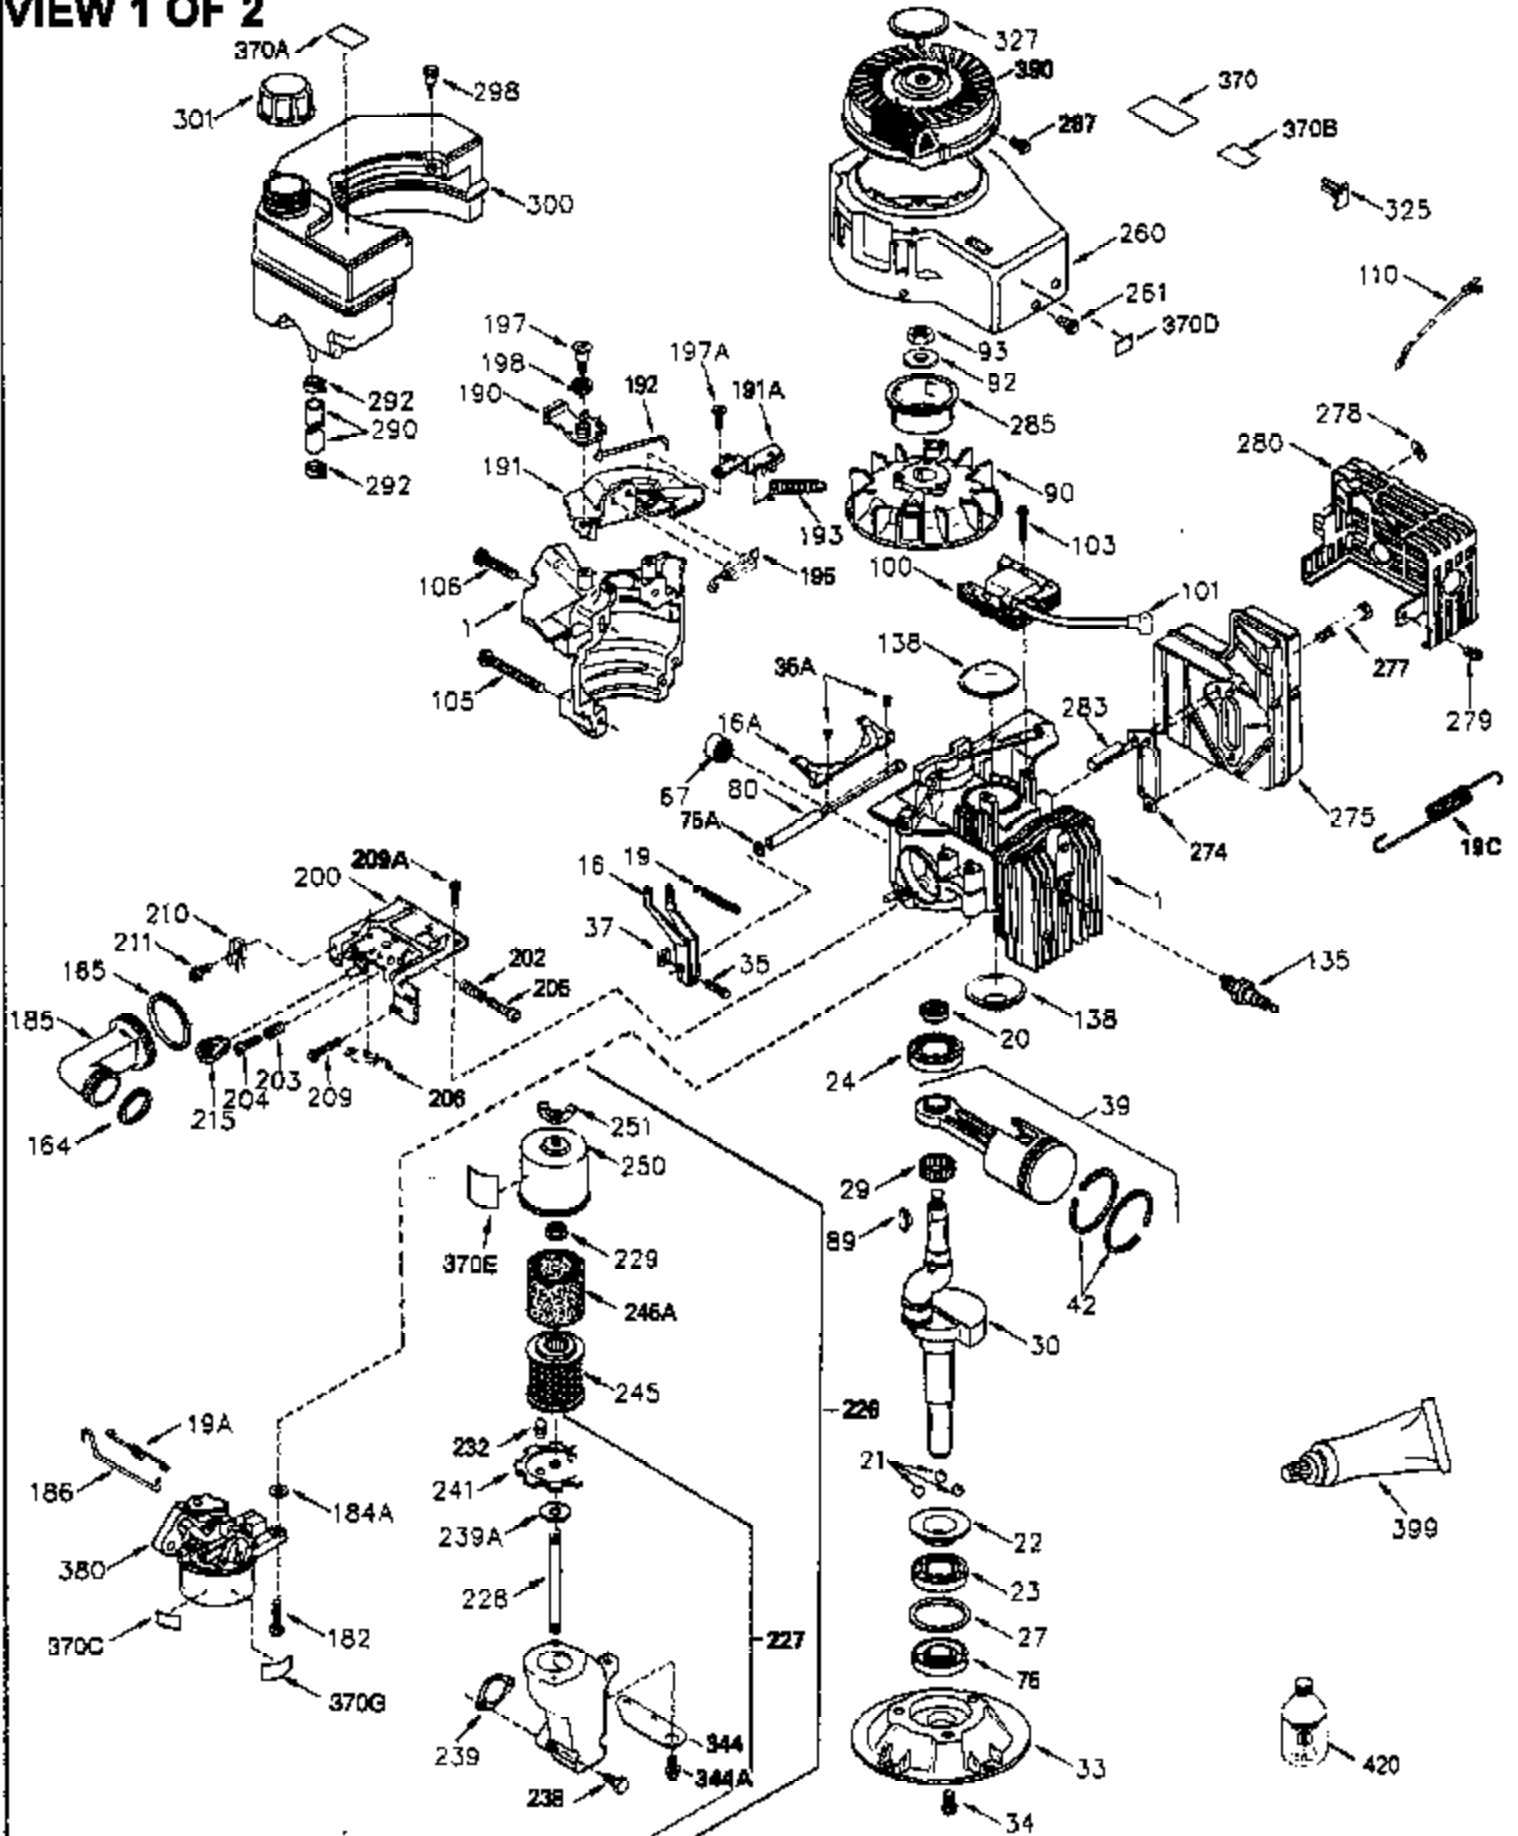

## Engine Parts List #1

Ref #	Part Number	Qty	Description
	1 250288		Cylinder (Incl. 67A, 75, 105, 106 & 1 38)
16A	490304		Governor Lever
16	490306		Governor Lever
19	490308		Extension Spring
19A	490307		Throttle Link Spring
20	510340		Oil Seal
21	570673		Ball Bearing
22	510338		Slide Ring
23	530158		Ball Bearing
24	530161		Ball Bearing
27	530159		Bearing Retainer
29	530164		Bearing Strip (31 needles) (.495" lon g)
30	290567A		Crankshaft (Incl. 29)
33	330179		Adapter Plate
34	792067		Screw, 5/16-18 x 1"
35A	650506		Screw, 4-40 x 3/16"
35	29826		Screw, 10-32 x 3/4"
37	29216		Lock Nut, 10-32
39	310279B		Piston & Rod Ass'y. (Incl. 29 & 42)
42	310239		Ring Set
67A	430234		Fuel Filter (Screen) (Optional)
67	430233		Fuel Filter (Screen w/brass collar)
75A	510337		Oil Seal
75	510339		Oil Seal (P.T.O. end)
80	490305		Governor Shaft
89	611107		Flywheel Key
90	611109		Flywheel (Counterbalance)
92	650815		Belleville Washer
93	650816		Flywheel Nut
100	34443A		Solid State Ignition
101	610118		Spark Plug Cover
103	650814		Screw, Torx T-15, 10-24 x 1"
105	650892		Screw, 5/16-18 x 2-3/16"
106	650891		Screw, 5/16-18 x 1-5/8"
110	611110		Ground Wire
135	611049		Spark Plug (RCJ8Y)
138	570683		Port Cover
164	510341		"O" Ring
165	510342		"O" Ring
182	792067		Screw, 5/16-18 x 1"
184A	27110		Washer
185	570674		Intake Pipe & Reed Ass'y. (Incl. 164 & 165)
186	490309		Governor Link
190	570676		Brake Lever
191A	570686A		Brake Control Lever
191	570679		S.E. Brake Bracket
192	490312		Brake Control Link
193	490311		Brake Spring
195	610973		Terminal
197A	650897		Screw, 1/4-20 x 13/32"
197	650896		Screw, 1/4-20 x 13/16"
198	490310		Brake Control Lever Spring
200	570675A		Control Bracket (Incl.202,203,204,205 ,206)
202	32924		Compression Spring
203	31342		Compression Spring
204	650549		Screw, 5-40 x 7/16"
205	650606		Screw, 10-32 x 1-1/8"
209	590568		Screw, 10-24 x 3/4"