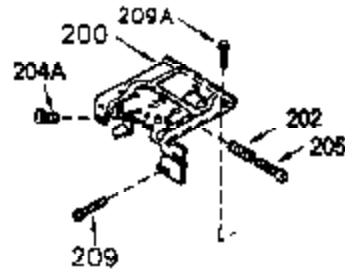

ILLUSTRATION SHOWS TYPICAL PARTS ONLY. ORDER BY PART NUMBER. PARTS NOT LISTED ARE SUPPLIED BY OEM.

VIEW 2 OF 2

Engine Parts List #2

Ref #	Part Number	Qty	Description
67A	430234		Fuel Filter (Screen) (Optional)
200	570675A		Control Bracket (Incl.202,203,204,205 ,206)
202	32924		Compression Spring
205	650606		Screw, 10-32 x 1-1/8"
209	590568		Screw, 10-24 x 3/4"
230	510344		"O" Ring
231	450245		Measuring Cup
240	450242		Air Cleaner Body
245A	450243		Air Cleaner Filter
245B	450250		Air Cleaner Filter
245	450248		Air Cleaner Filter
250A	450246		Air Cleaner Cover
287	650926		Screw, 8-32 x 21/64"
290	29774		Fuel Line
292	26460		Fuel Line Clamp
296	34279B		Fuel Filter
390	590621		Rewind Starter (Refer to Division 5, Section C, page 34 or Fiche 25, Grid G-1 for breakdown)
416	390309		Spark Arrestor Kit (Can be used on an y model)