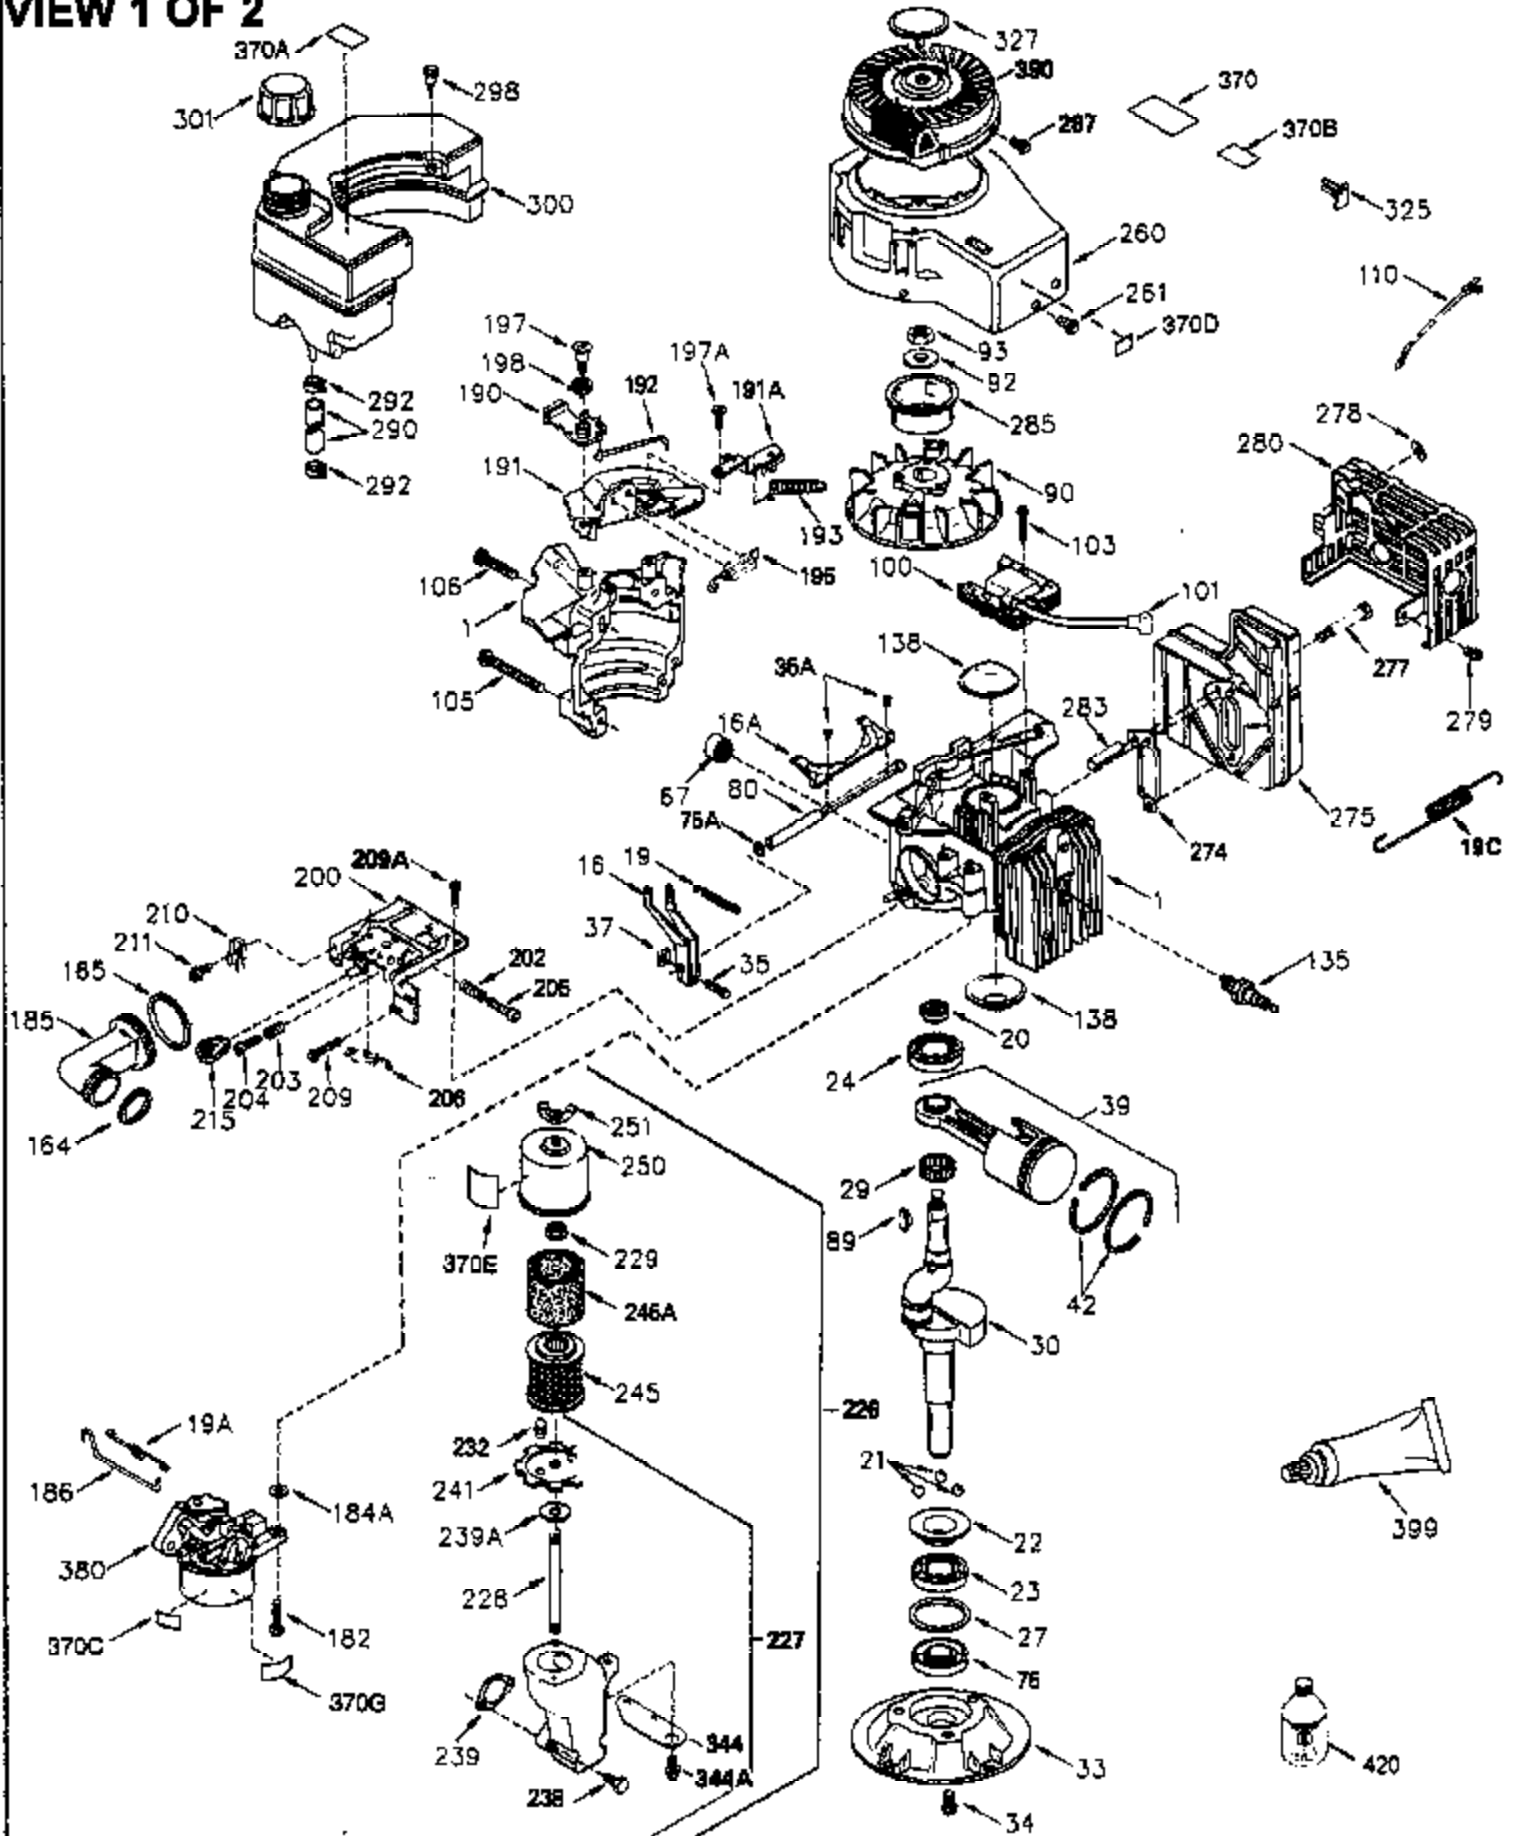

ILLUSTRATION SHOWS TYPICAL PARTS ONLY. ORDER BY PART NUMBER. PARTS NOT LISTED ARE SUPPLIED BY OEM.

VIEW 1 OF 2

Engine Parts List #1

Ref #	Part Number	Qty	Description
	1 250288		Cylinder (Incl. 67A, 75, 105, 106 & 1 38)
16A	490304		Governor Lever
16	490306		Governor Lever
19	490308		Extension Spring
19A	490307		Throttle Link Spring
20	510340		Oil Seal
21	570673		Ball Bearing
22	510338		Slide Ring
23	530158		Ball Bearing
24	530161		Ball Bearing
27	530159		Bearing Retainer
29	530164		Bearing Strip (31 needles) (.495" lon g)
30	290573B		Crankshaft (Incl. 29)
33	330179		Adapter Plate
34	792067		Screw, 5/16-18 x 1"
35	29826		Screw, 10-32 x 3/4"
35A	650506		Screw, 4-40 x 3/16"
37	29216		Lock Nut, 10-32
39	310279B		Piston & Rod Ass'y. (Incl. 29 & 42)
42	310239		Ring Set
67A	430234		Fuel Filter (Screen) (Optional)
67	430233		Fuel Filter (Screen w/brass collar)
75	510339		Oil Seal (P.T.O. end)
75A	510337		Oil Seal
80	490305		Governor Shaft
89	611107		Flywheel Key
90	611109		Flywheel (Counterbalance)
92	650815		Belleville Washer
93	650816		Flywheel Nut
100	34443A		Solid State Ignition
101	610118		Spark Plug Cover
103	650814		Screw, Torx T-15, 10-24 x 1"
105	650892		Screw, 5/16-18 x 2-3/16"
106	650891		Screw, 5/16-18 x 1-5/8"
110	611106		Ground Wire
135	35395		Spark Plug (RJ19LM)
138	570683		Port Cover
164	510341		"O" Ring
165	510342		"O" Ring
182	792067		Screw, 5/16-18 x 1"
184A	27110		Washer
185	570674		Intake Pipe & Reed Ass'y. (Incl. 164 & 165)
186	490309		Governor Link
200	570675A		Control Bracket (Incl.202,203,204,205 ,206)
202	32924		Compression Spring
203	31342		Compression Spring
204	650549		Screw, 5-40 x 7/16"
205	650606		Screw, 10-32 x 1-1/8"
206	610973		Terminal
209	650735		Screw, 10-24 x 3/8"
210	27793		Conduit Clip
211	650837		Screw, 10-32 x 1/4"
226	730575A		Air Cleaner Kit (Incl. 227, 229, 238, 239, 245, 245A, 250, 251 & 370B)
227	450249A		Air Cleaner Elbow Ass'y. (Incl. 228, 232, 238, 239A, 241, 344 & 344A)
238	650834		Screw, 10-32 x 1-17/32"