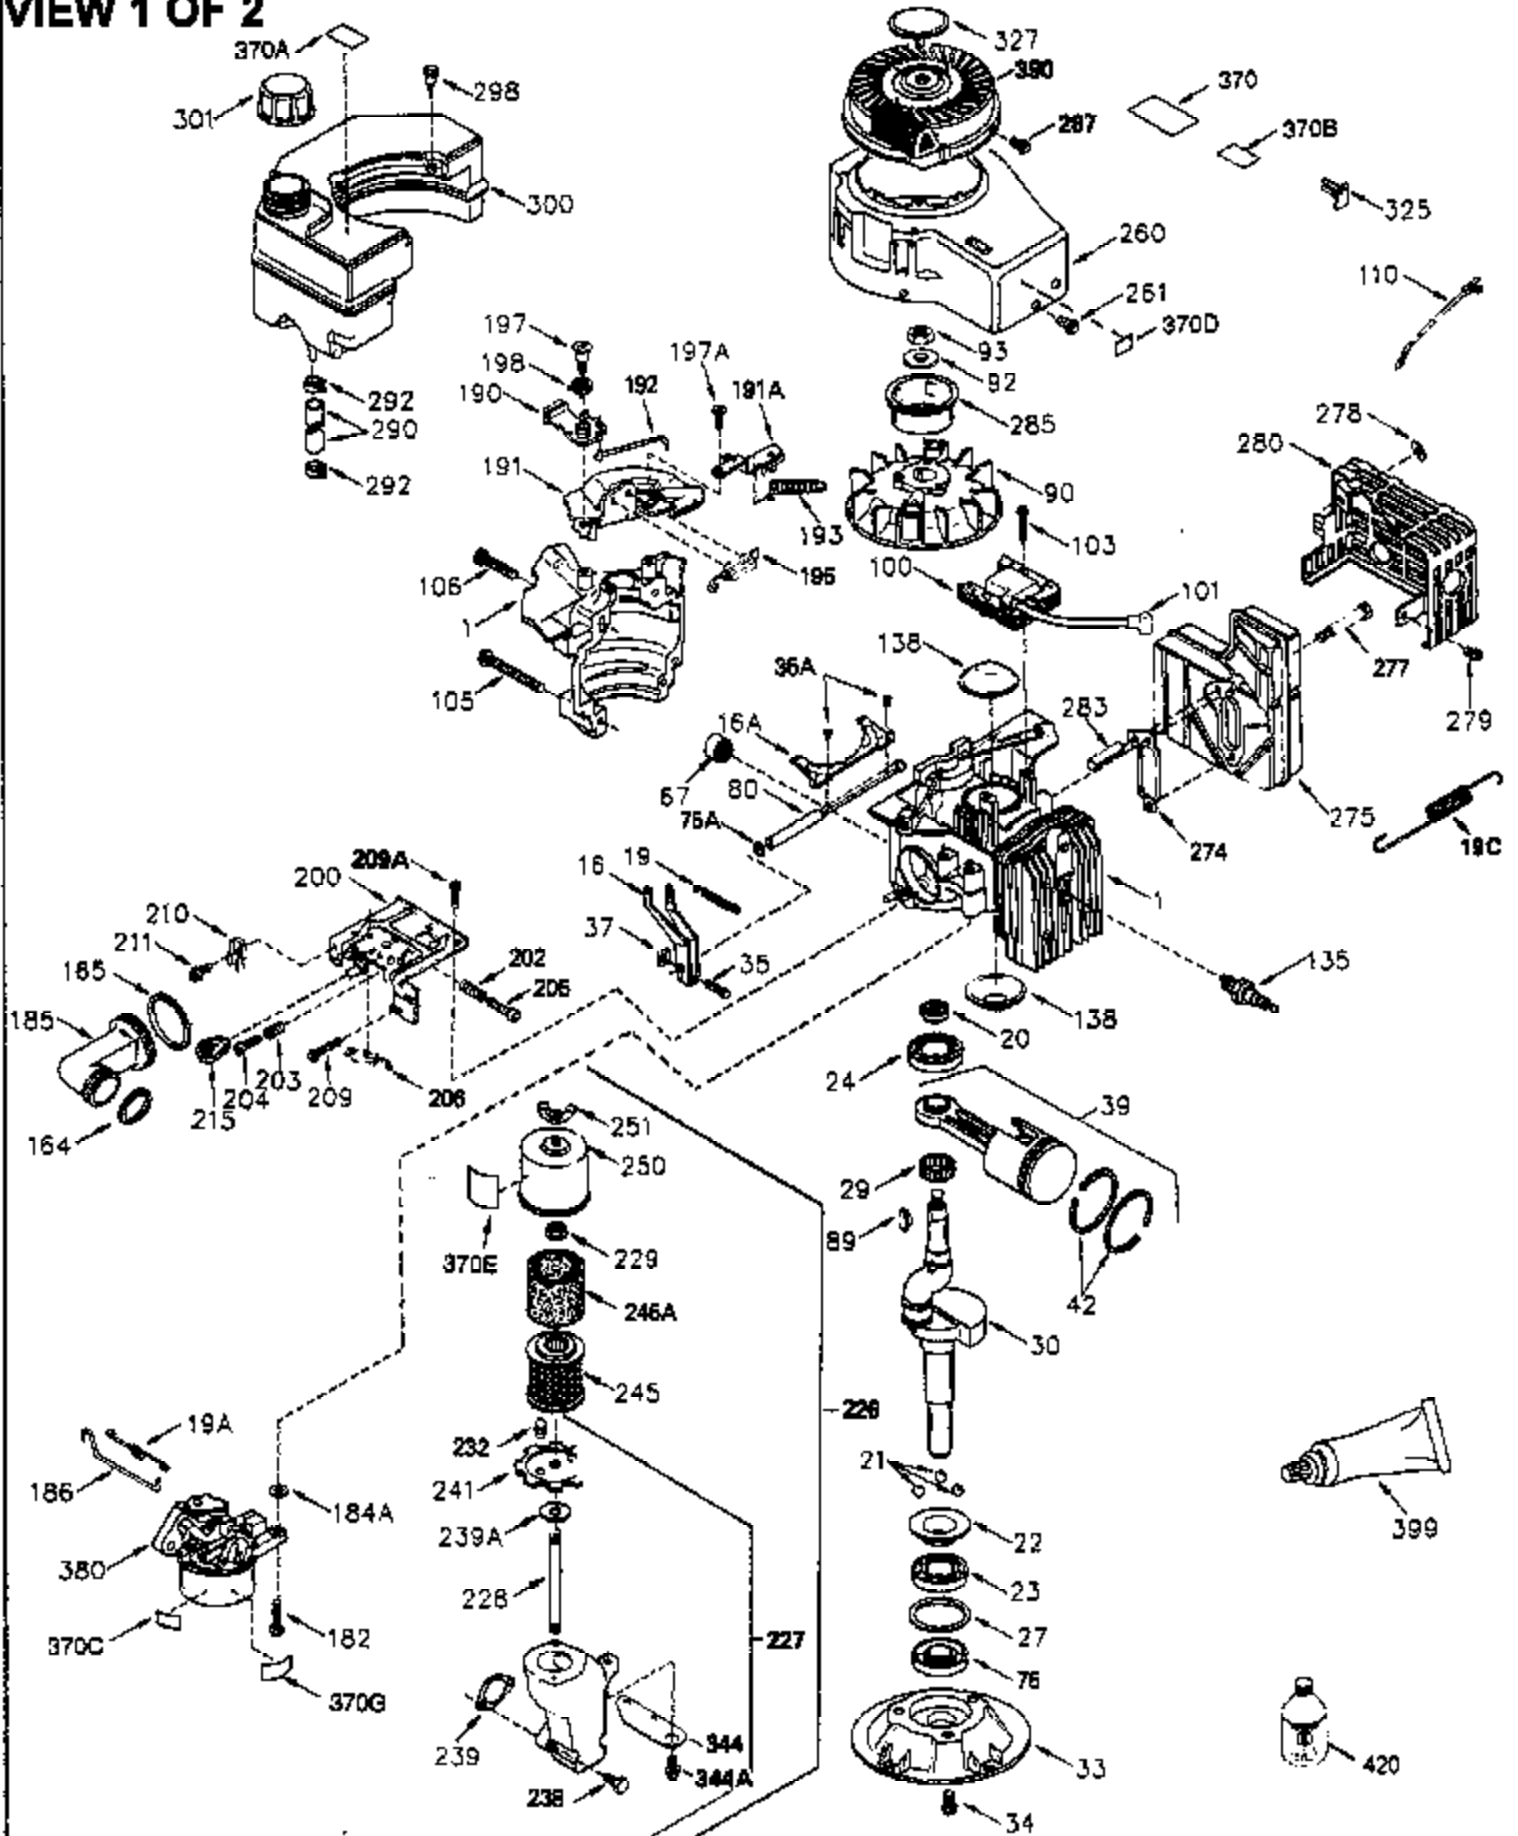

## Engine Parts List #1

Ref #	Part Number	Qty	Description
	1 250288		Cylinder (Incl. 67A, 75, 105, 106 & 1 38)
16A	490304		Governor Lever
16	490306		Governor Lever
19	490308		Extension Spring
19A	490307		Throttle Link Spring
20	510340		Oil Seal
21	570673		Ball Bearing
22	510338		Slide Ring
23	530158		Ball Bearing
24	530161		Ball Bearing
27	530159		Bearing Retainer
29	530160		Bearing Strip (31 needles) (.435" lon g)
30	290573B		Crankshaft (Incl. 29)
33	330179		Adapter Plate
34	792067		Screw, 5/16-18 x 1"
35	29826		Screw, 10-32 x 3/4"
35A	650506		Screw, 4-40 x 3/16"
37	29216		Lock Nut, 10-32
39	310279B		Piston & Rod Ass'y. (Incl. 29 & 42)
42	310239		Ring Set
67A	430234		Fuel Filter (Screen) (Optional)
67	430233		Fuel Filter (Screen w/brass collar)
75	510339		Oil Seal (P.T.O. end)
75A	510337		Oil Seal
80	490305		Governor Shaft
89	611107		Flywheel Key
90	611109		Flywheel (Counterbalance)
92	650815		Belleville Washer
93	650816		Flywheel Nut
100	34443A		Solid State Ignition
101	610118		Spark Plug Cover
103	650814		Screw, Torx T-15, 10-24 x 1"
105	650892		Screw, 5/16-18 x 2-3/16"
106	650891		Screw, 5/16-18 x 1-5/8"
110	611106		Ground Wire
135	611049		Spark Plug (RCJ8Y)
138	570683		Port Cover
164	510341		"O" Ring
165	510342		"O" Ring
182	792067		Screw, 5/16-18 x 1"
184A	27110		Washer
185	570674		Intake Pipe & Reed Ass'y. (Incl. 164 & 165)
186	490309		Governor Link
200	570675A		Control Bracket (Incl.202,203,204,205 ,206)
202	32924		Compression Spring
203	31342		Compression Spring
204	650549		Screw, 5-40 x 7/16"
205	650606		Screw, 10-32 x 1-1/8"
206	610973		Terminal
209	590568		Screw, 10-24 x 3/4"
210	27793		Conduit Clip
211	650837		Screw, 10-32 x 1/4"
226	730575A		Air Cleaner Kit (Incl. 227, 229, 238, 239, 245, 245A, 250, 251 & 370B)
227	450249A		Air Cleaner Elbow Ass'y. (Incl. 228, 232, 238, 239A, 241, 344 & 344A)
238	650834		Screw, 10-32 x 1-17/32"