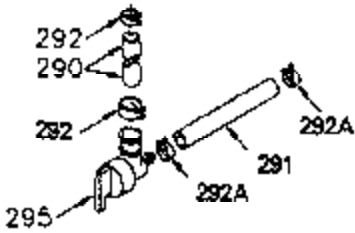

ILLUSTRATION SHOWS TYPICAL PARTS ONLY. ORDER BY PART NUMBER. PARTS NOT LISTED ARE SUPPLIED BY OEM.

VIEW 2 OF 2

Ref #	Part Number	Qty	Description
67A	430234		Fuel Filter (Screen) (Optional)
200	570675A		Control Bracket (Incl.202,203,204,205 ,206)
202	32924		Compression Spring
205	650606		Screw, 10-32 x 1-1/8"
209	590568		Screw, 10-24 x 3/4"
230	510344		"O" Ring
231	450245		Measuring Cup
240	450242		Air Cleaner Body
245A	450243		Air Cleaner Filter
245B	450250		Air Cleaner Filter
245	450248		Air Cleaner Filter
250A	450246		Air Cleaner Cover
275A	390316		Muffler (Discharge toward spark plugend) (w/glass fiber packing)
287	650926		Screw, 8-32 x 21/64"
290	29774		Fuel Line
292	26460		Fuel Line Clamp
296	34279B		Fuel Filter
390	590635		Rewind Starter (Refer to Division 5, Section C, page 34 or Fiche 25, Grid G-1 for breakdown)
416	390309		Spark Arrestor Kit (Can be used on an y model)