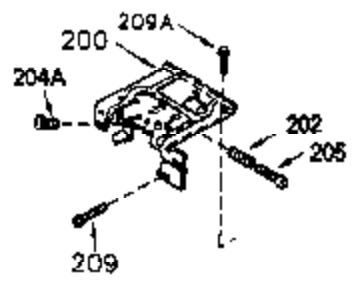

ILLUSTRATION SHOWS TYPICAL PARTS ONLY. ORDER BY PART NUMBER. PARTS NOT LISTED ARE SUPPLIED BY OEM.

VIEW 2 OF 2

Ref #	Part Number	Qty	Description
67A	430234		Fuel Filter (Screen) (Optional)
200	570675A		Control Bracket (Incl.202,203,204,205 ,206)
202	32924		Compression Spring
205	650606		Screw, 10-32 x 1-1/8"
209	590568		Screw, 10-24 x 3/4"
230	510344		"O" Ring
231	450245		Measuring Cup
240	450242		Air Cleaner Body
245A	450243		Air Cleaner Filter
245B	450250		Air Cleaner Filter
245	450248		Air Cleaner Filter
250A	450246		Air Cleaner Cover
275A	390316		Muffler (Discharge toward spark plugend) (w/glass fiber packing)
287	650926		Screw, 8-32 x 21/64"
290	29774		Fuel Line
292	26460		Fuel Line Clamp
296	34279B		Fuel Filter
390	590635		Rewind Starter (Refer to Division 5, Section C, page 34 or Fiche 25, Grid G-1 for breakdown)
416	390309		Spark Arrestor Kit (Can be used on an y model)