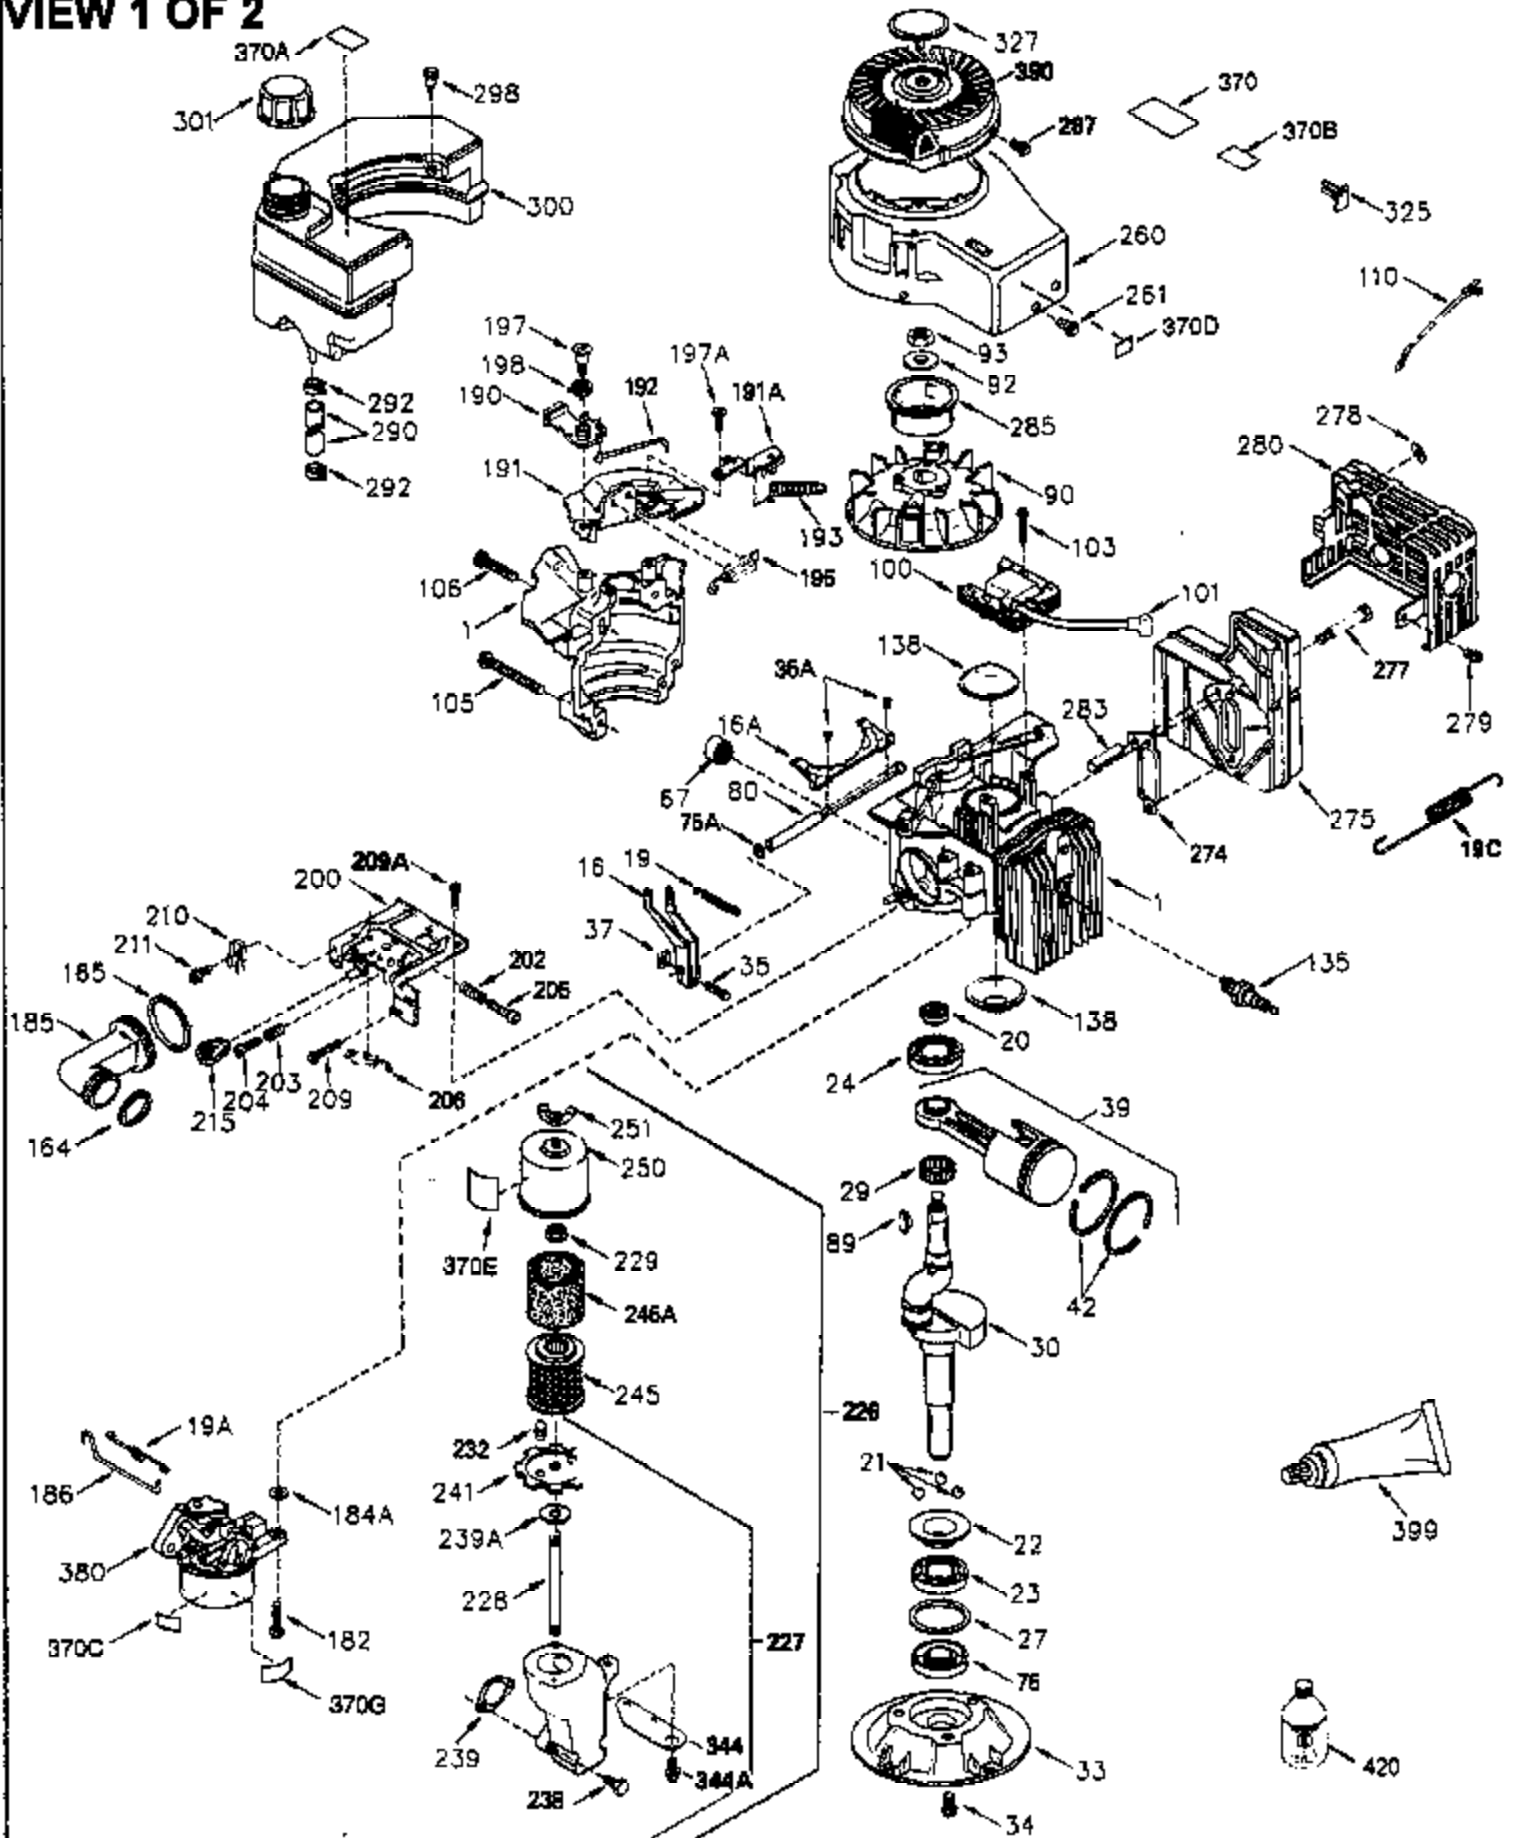

ILLUSTRATION SHOWS TYPICAL PARTS ONLY. ORDER BY PART NUMBER. PARTS NOT LISTED ARE SUPPLIED BY OEM.

VIEW 1 OF 2

Engine Parts List #1

Ref #	Part Number	Qty	Description
	1 250288		Cylinder (Incl. 67A, 75, 105, 106 & 1 38)
16A	490304		Governor Lever
16	490306		Governor Lever
19	490308		Extension Spring
19A	490307		Throttle Link Spring
20	510340		Oil Seal
21	570673		Ball Bearing
22	510338		Slide Ring
23	530158		Ball Bearing
24	530161		Ball Bearing
27	530159		Bearing Retainer
29	530160		Bearing Strip (31 needles) (.435" lon g)
30	290573B		Crankshaft (Incl. 29)
33	330179		Adapter Plate
34	792067		Screw, 5/16-18 x 1"
35	29826		Screw, 10-32 x 3/4"
35A	650506		Screw, 4-40 x 3/16"
37	29216		Lock Nut, 10-32
39	310279B		Piston & Rod Ass'y. (Incl. 29 & 42)
42	310239		Ring Set
67A	430234		Fuel Filter (Screen) (Optional)
67	430233		Fuel Filter (Screen w/brass collar)
75	510339		Oil Seal (P.T.O. end)
75A	510337		Oil Seal
80	490305		Governor Shaft
89	611107		Flywheel Key
90	611109		Flywheel (Counterbalance)
92	650815		Belleville Washer
93	650816		Flywheel Nut
100	34443A		Solid State Ignition
101	610118		Spark Plug Cover
103	650814		Screw, Torx T-15, 10-24 x 1"
105	650892		Screw, 5/16-18 x 2-3/16"
106	650891		Screw, 5/16-18 x 1-5/8"
110	611106		Ground Wire
135	611049		Spark Plug (RCJ8Y)
138	570683		Port Cover
164	510341		"O" Ring
165	510342		"O" Ring
182	792067		Screw, 5/16-18 x 1"
184A	27110		Washer
185	570674		Intake Pipe & Reed Ass'y. (Incl. 164 & 165)
186	490309		Governor Link
200	570675A		Control Bracket (Incl.202,203,204,205 ,206)
202	32924		Compression Spring
203	31342		Compression Spring
204	650549		Screw, 5-40 x 7/16"
205	650606		Screw, 10-32 x 1-1/8"
206	610973		Terminal
209	590568		Screw, 10-24 x 3/4"
210	27793		Conduit Clip
211	650837		Screw, 10-32 x 1/4"
226	730575A		Air Cleaner Kit (Incl. 227, 229, 238, 239, 245, 245A, 250, 251 & 370B)
227	450249A		Air Cleaner Elbow Ass'y. (Incl. 228, 232, 238, 239A, 241, 344 & 344A)
238	650834		Screw, 10-32 x 1-17/32"