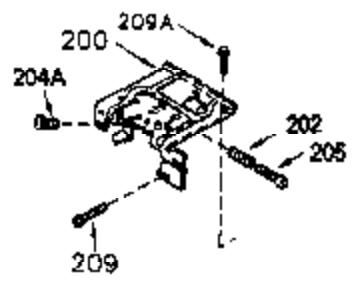

ILLUSTRATION SHOWS TYPICAL PARTS ONLY. ORDER BY PART NUMBER. PARTS NOT LISTED ARE SUPPLIED BY OEM.

VIEW 2 OF 2

Ref #	Part Number	Qty	Description
67A	430234		Fuel Filter (Screen) (Optional)
200	570675A		Control Bracket (Incl.202,203,204,205 ,206)
202	32924		Compression Spring
205	650606		Screw, 10-32 x 1-1/8"
209	590568		Screw, 10-24 x 3/4"
230	510344		"O" Ring
231	450245		Measuring Cup
240	450242		Air Cleaner Body
245A	450243		Air Cleaner Filter
245B	450250		Air Cleaner Filter
245	450248		Air Cleaner Filter
250A	450246		Air Cleaner Cover
287	650926		Screw, 8-32 x 21/64"
290	29774		Fuel Line
292	26460		Fuel Line Clamp
296	34279B		Fuel Filter
390	590621		Rewind Starter (Refer to Division 5, Section C, page 34 or Fiche 25, Grid G-1 for breakdown)
416	390309		Spark Arrestor Kit (Can be used on an y model)