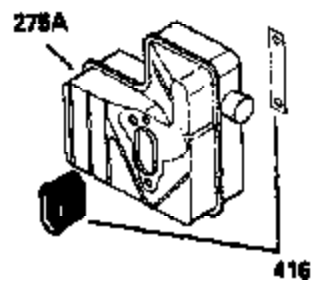

ILLUSTRATION SHOWS TYPICAL PARTS ONLY. ORDER BY PART NUMBER. PARTS NOT LISTED ARE SUPPLIED BY OEM.

VIEW 2 OF 2

Ref #	Part Number	Qty	Description
67A	430234		Fuel Filter (Screen) (Optional)
200	570675A		Control Bracket (Incl.202,203,204,205 ,206)
202	32924		Compression Spring
205	650606		Screw, 10-32 x 1-1/8"
209	590568		Screw, 10-24 x 3/4"
230	510344		"O" Ring
231	450245		Measuring Cup
240	450242		Air Cleaner Body
245A	450243		Air Cleaner Filter
245B	450250		Air Cleaner Filter
245	450248		Air Cleaner Filter
250A	450246		Air Cleaner Cover
287	650926		Screw, 8-32 x 21/64"
290	29774		Fuel Line
292	26460		Fuel Line Clamp
296	34279B		Fuel Filter
390	590621		Rewind Starter (Refer to Division 5, Section C, page 34 or Fiche 25, Grid G-1 for breakdown)
416	390309		Spark Arrestor Kit (Can be used on an y model)