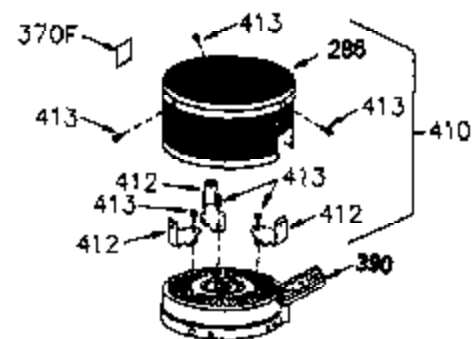

ILLUSTRATION SHOWS TYPICAL PARTS ONLY. ORDER BY PART NUMBER. PARTS NOT LISTED ARE SUPPLIED BY OEM.

VIEW 2 OF 2

Ref #	Part Number	Qty	Description
67A	430234		Fuel Filter (Screen) (Optional)
200	570675A		Control Bracket (Incl.202,203,204,205 ,206)
202	32924		Compression Spring
205	650606		Screw, 10-32 x 1-1/8"
209	590568		Screw, 10-24 x 3/4"
230	510344		"O" Ring
231	450245		Measuring Cup
240	450242		Air Cleaner Body
245A	450243		Air Cleaner Filter
245B	450250		Air Cleaner Filter
245	450248		Air Cleaner Filter
250A	450246		Air Cleaner Cover
287	650926		Screw, 8-32 x 21/64"
290	29774		Fuel Line
292	26460		Fuel Line Clamp
296	34279B		Fuel Filter
390	590621		Rewind Starter (Refer to Division 5, Section C, page 34 or Fiche 25, Grid G-1 for breakdown)
416	390309		Spark Arrestor Kit (Can be used on an y model)