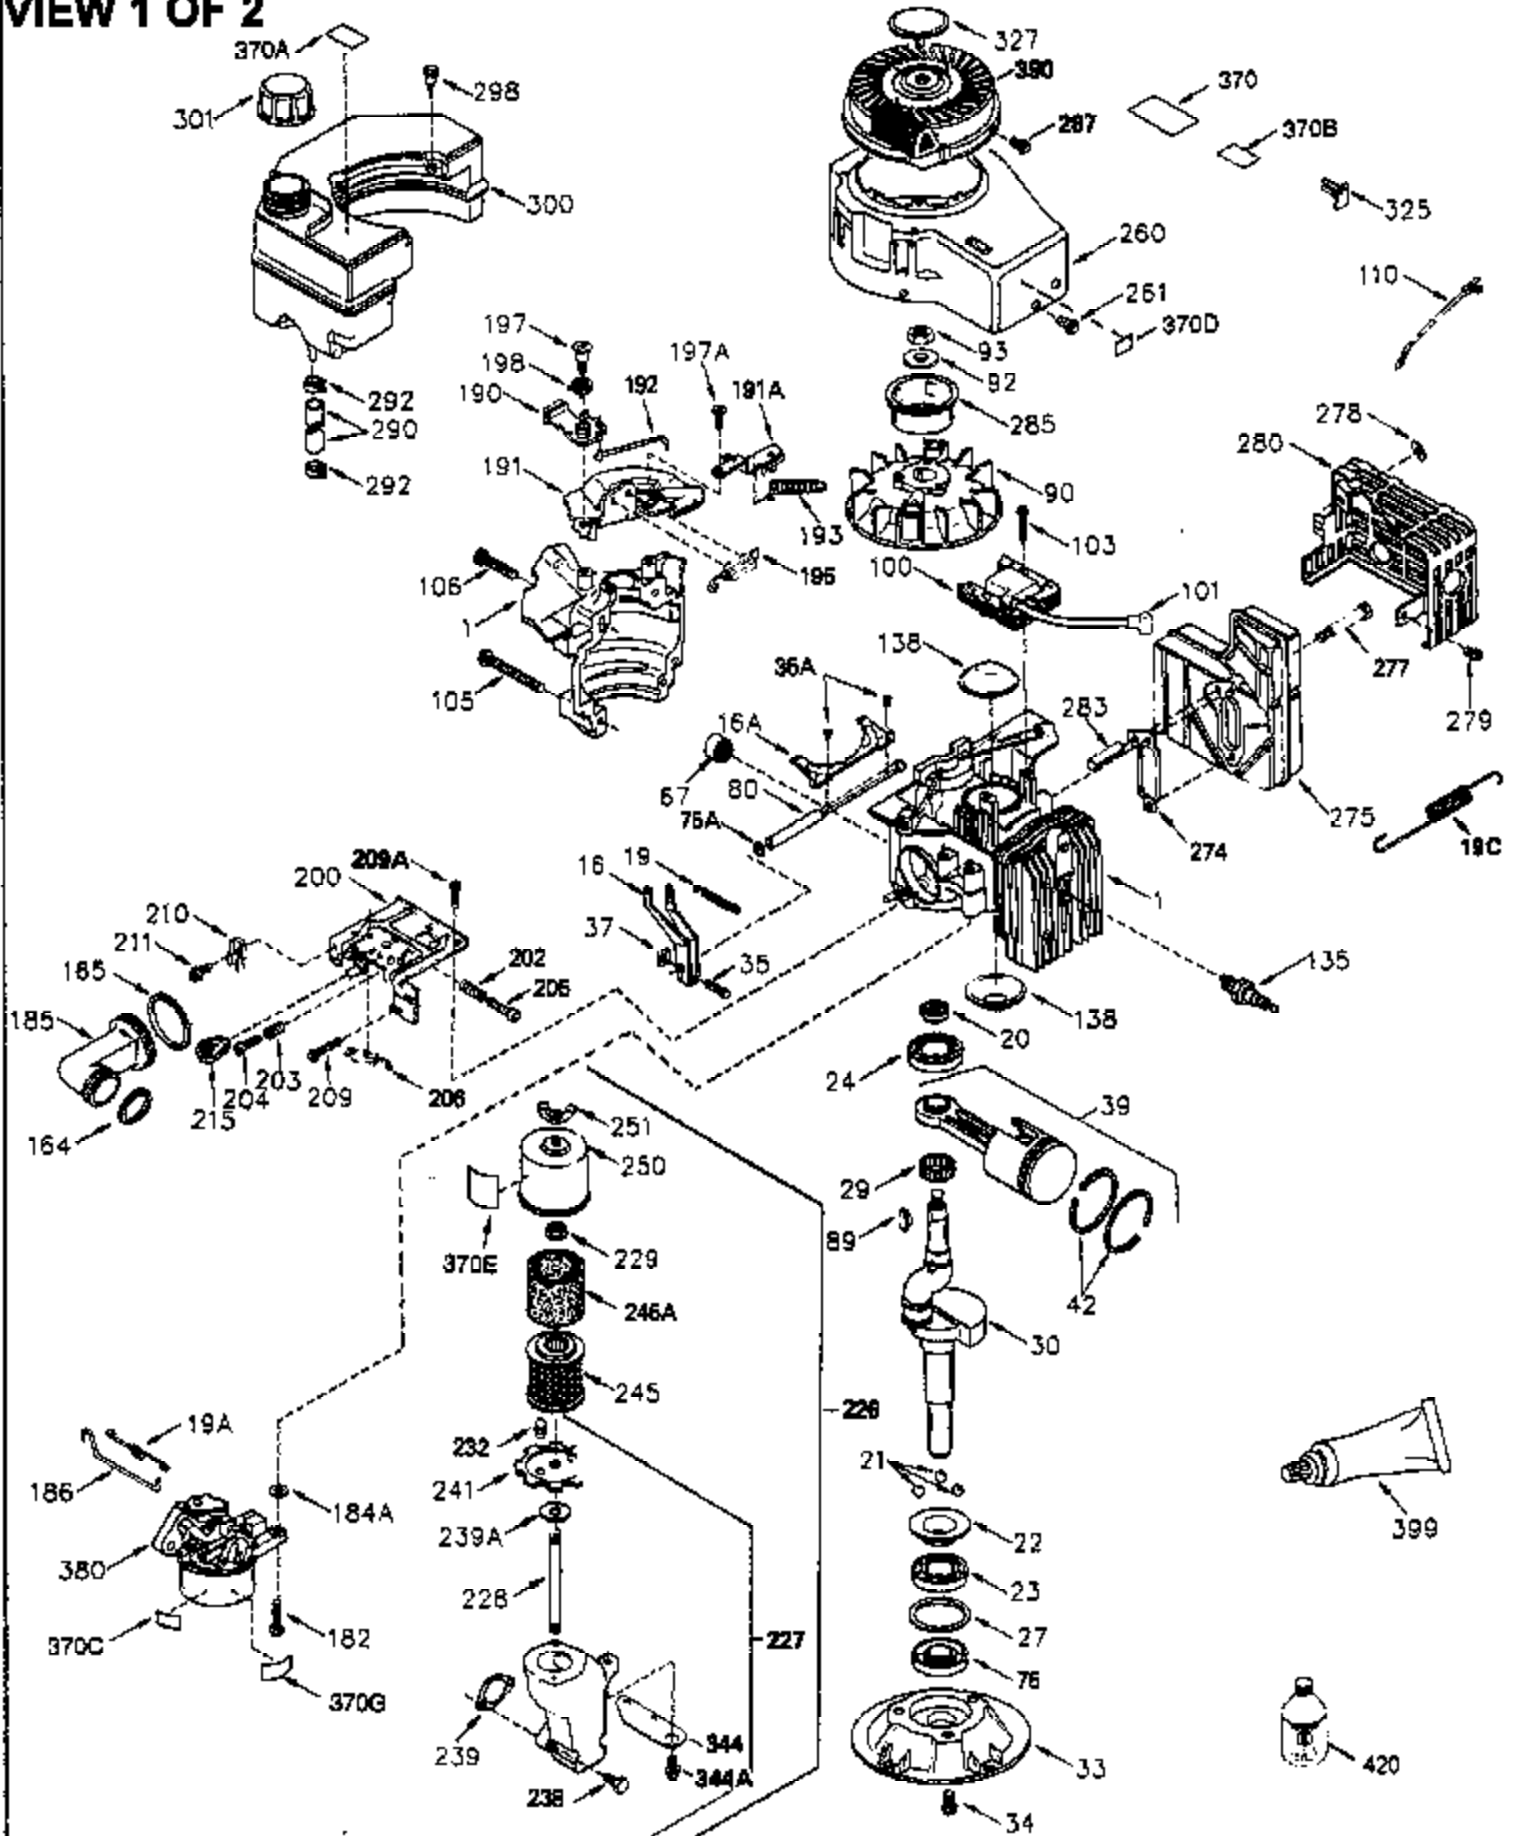

ILLUSTRATION SHOWS TYPICAL PARTS ONLY. ORDER BY PART NUMBER. PARTS NOT LISTED ARE SUPPLIED BY OEM.

VIEW 1 OF 2

Engine Parts List #1

Ref #	Part Number	Qty	Description
	1 250288		Cylinder (Incl. 67A, 75, 105, 106 & 1 38)
16A	490304		Governor Lever
16	490306		Governor Lever
19	490308		Extension Spring
19A	490307		Throttle Link Spring
20	510340		Oil Seal
21	570673		Ball Bearing
22	510338		Slide Ring
23	530158		Ball Bearing
24	530161		Ball Bearing
27	530159		Bearing Retainer
29	530164		Bearing Strip (31 needles) (.495" lon g)
30	290598A		Crankshaft (Incl. 29)
33	330179		Adapter Plate
34	792067		Screw, 5/16-18 x 1"
35A	650506		Screw, 4-40 x 3/16"
35	29826		Screw, 10-32 x 3/4"
37	29216		Lock Nut, 10-32
39	310279B		Piston & Rod Ass'y. (Incl. 29 & 42)
42	310239		Ring Set
67A	430234		Fuel Filter (Screen) (Optional)
67	430233		Fuel Filter (Screen w/brass collar)
75A	510337		Oil Seal
75	510339		Oil Seal (P.T.O. end)
80	490305		Governor Shaft
89	611107		Flywheel Key
90	611109		Flywheel (Counterbalance)
92	650815		Belleville Washer
93	650816		Flywheel Nut
100	34443A		Solid State Ignition
101	610118		Spark Plug Cover
103	650814		Screw, Torx T-15, 10-24 x 1"
105	650892		Screw, 5/16-18 x 2-3/16"
106	650891		Screw, 5/16-18 x 1-5/8"
110	611110		Ground Wire
135	611049		Spark Plug (RCJ8Y)
138	570683		Port Cover
164	510341		"O" Ring
165	510342		"O" Ring
182	792067		Screw, 5/16-18 x 1"
184A	27110		Washer
185	570674		Intake Pipe & Reed Ass'y. (Incl. 164 & 165)
186	490309		Governor Link
190	570688		Brake Lever
191A	570678A		Brake Control Lever
191	570677		S.E. Brake Bracket (w/cable clamp)
192	490312		Brake Control Link
193	490311		Brake Spring
195	610973		Terminal
197A	650897		Screw, 1/4-20 x 13/32"
197	650896		Screw, 1/4-20 x 13/16"
198	490313		Brake Control Lever Spring
200	570675A		Control Bracket (Incl.202,203,204,205 ,206)
202	32924		Compression Spring
203	31342		Compression Spring
204	650549		Screw, 5-40 x 7/16"
205	650606		Screw, 10-32 x 1-1/8"
209	590568		Screw, 10-24 x 3/4"