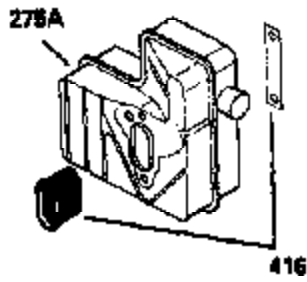

ILLUSTRATION SHOWS TYPICAL PARTS ONLY. ORDER BY PART NUMBER. PARTS NOT LISTED ARE SUPPLIED BY OEM.

VIEW 2 OF 2

Ref #	Part Number	Qty	Description
67A	430234		Fuel Filter (Screen) (Optional)
200	570675A		Control Bracket (Incl.202,203,204,205 ,206)
202	32924		Compression Spring
205	650606		Screw, 10-32 x 1-1/8"
209	590568		Screw, 10-24 x 3/4"
230	510344		"O" Ring
231	450245		Measuring Cup
240	450242		Air Cleaner Body
245A	450243		Air Cleaner Filter
245B	450250		Air Cleaner Filter
245	450248		Air Cleaner Filter
250A	450246		Air Cleaner Cover
287	650926		Screw, 8-32 x 21/64"
290	29774		Fuel Line
292	26460		Fuel Line Clamp
296	34279B		Fuel Filter
390	590621		Rewind Starter (Refer to Division 5, Section C, page 34 or Fiche 25, Grid G-1 for breakdown)
416	390309		Spark Arrestor Kit (Can be used on an y model)