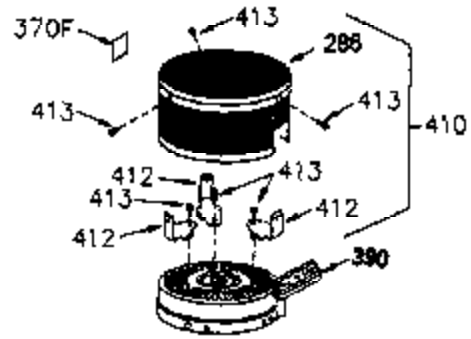

ILLUSTRATION SHOWS TYPICAL PARTS ONLY. ORDER BY PART NUMBER. PARTS NOT LISTED ARE SUPPLIED BY OEM.

VIEW 2 OF 2

Ref #	Part Number	Qty	Description
67A	430234		Fuel Filter (Screen) (Optional)
200	570675A		Control Bracket (Incl.202,203,204,205 ,206)
202	32924		Compression Spring
205	650606		Screw, 10-32 x 1-1/8"
209	590568		Screw, 10-24 x 3/4"
230	510344		"O" Ring
231	450245		Measuring Cup
240	450242		Air Cleaner Body
245A	450243		Air Cleaner Filter
245B	450250		Air Cleaner Filter
245	450248		Air Cleaner Filter
250A	450246		Air Cleaner Cover
287	650926		Screw, 8-32 x 21/64"
290	29774		Fuel Line
292	26460		Fuel Line Clamp
296	34279B		Fuel Filter
390	590621		Rewind Starter (Refer to Division 5, Section C, page 34 or Fiche 25, Grid G-1 for breakdown)
416	390309		Spark Arrestor Kit (Can be used on an y model)