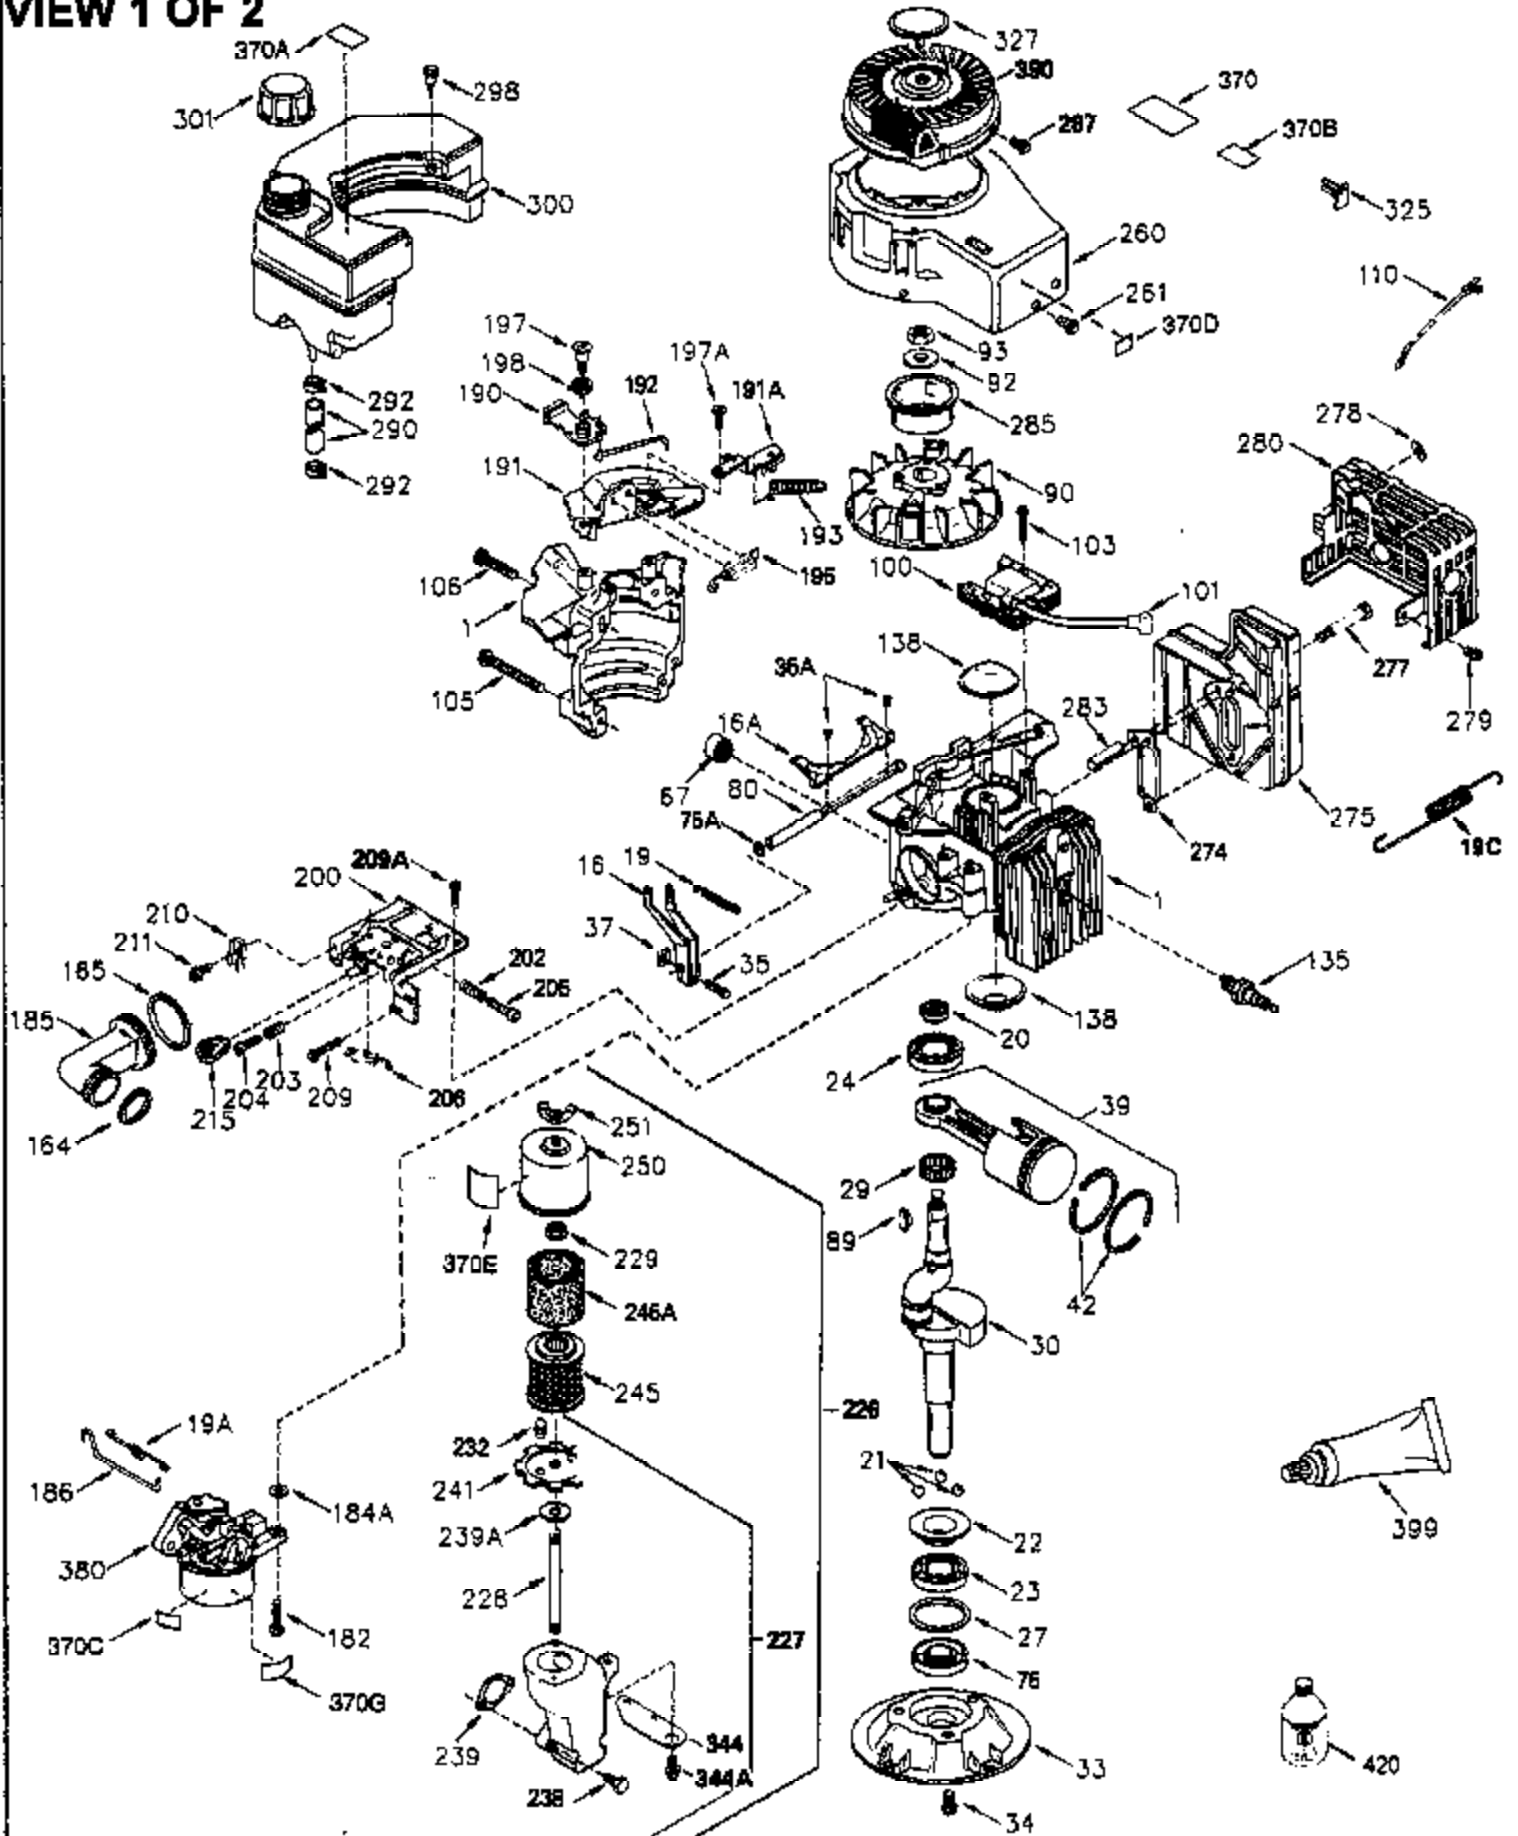

## Engine Parts List #1

Ref #	Part Number	Qty	Description
	1 250288		Cylinder (Incl. 67A, 75, 105, 106 & 1 38)
16A	490304		Governor Lever
16	490306		Governor Lever
19	490308		Extension Spring
19A	490307		Throttle Link Spring
20	510340		Oil Seal
21	570673		Ball Bearing
22	510338		Slide Ring
23	530158		Ball Bearing
24	530161		Ball Bearing
27	530159		Bearing Retainer
29	530160		Bearing Strip (31 needles) (.435" lon g)
30	290569A		Crankshaft (Incl. 29)
33	330179		Adapter Plate
34	792067		Screw, 5/16-18 x 1"
35A	650506		Screw, 4-40 x 3/16"
35	29826		Screw, 10-32 x 3/4"
37	29216		Lock Nut, 10-32
39	310279B		Piston & Rod Ass'y. (Incl. 29 & 42)
42	310239		Ring Set
67A	430234		Fuel Filter (Screen) (Optional)
67	430233		Fuel Filter (Screen w/brass collar)
75A	510337		Oil Seal
75	510339		Oil Seal (P.T.O. end)
80	490305		Governor Shaft
89	611107		Flywheel Key
90	611109		Flywheel (Counterbalance)
92	650815		Belleville Washer
93	650816		Flywheel Nut
100	34443A		Solid State Ignition
101	610118		Spark Plug Cover
103	650814		Screw, Torx T-15, 10-24 x 1"
105	650892		Screw, 5/16-18 x 2-3/16"
106	650891		Screw, 5/16-18 x 1-5/8"
110	611110		Ground Wire
135	611049		Spark Plug (RCJ8Y)
138	570683		Port Cover
164	510341		"O" Ring
165	510342		"O" Ring
182	792067		Screw, 5/16-18 x 1"
184A	27110		Washer
185	570674		Intake Pipe & Reed Ass'y. (Incl. 164 & 165)
186	490309		Governor Link
190	570676		Brake Lever
191A	570680A		Brake Control Lever (Reverse pull)
191	570679		S.E. Brake Bracket
192	490312		Brake Control Link
193	490311		Brake Spring
195	610973		Terminal
197A	650897		Screw, 1/4-20 x 13/32"
197	650896		Screw, 1/4-20 x 13/16"
198	490310		Brake Control Lever Spring
200	570675A		Control Bracket (Incl.202,203,204,205 ,206)
202	32924		Compression Spring
203	31342		Compression Spring
204	650549		Screw, 5-40 x 7/16"
205	650606		Screw, 10-32 x 1-1/8"
209	590568		Screw, 10-24 x 3/4"