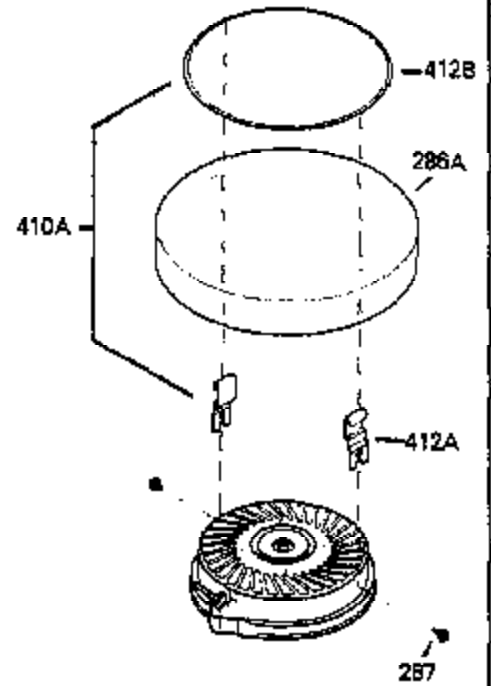

ILLUSTRATION SHOWS TYPICAL PARTS ONLY. ORDER BY PART NUMBER. PARTS NOT LISTED ARE SUPPLIED BY OEM.

VIEW 2 OF 2

Ref #	Part Number	Qty	Description
67A	430234		Fuel Filter (Screen) (Optional)
200	570675A		Control Bracket (Incl.202,203,204,205 ,206)
202	32924		Compression Spring
205	650606		Screw, 10-32 x 1-1/8"
209	590568		Screw, 10-24 x 3/4"
230	510344		"O" Ring
231	450245		Measuring Cup
240	450242		Air Cleaner Body
245A	450243		Air Cleaner Filter
245B	450250		Air Cleaner Filter
245	450248		Air Cleaner Filter
250A	450246		Air Cleaner Cover
287	650926		Screw, 8-32 x 21/64"
290	29774		Fuel Line
292	26460		Fuel Line Clamp
296	34279B		Fuel Filter
390	590621		Rewind Starter (Refer to Division 5, Section C, page 34 or Fiche 25, Grid G-1 for breakdown)
416	390309		Spark Arrestor Kit (Can be used on an y model)