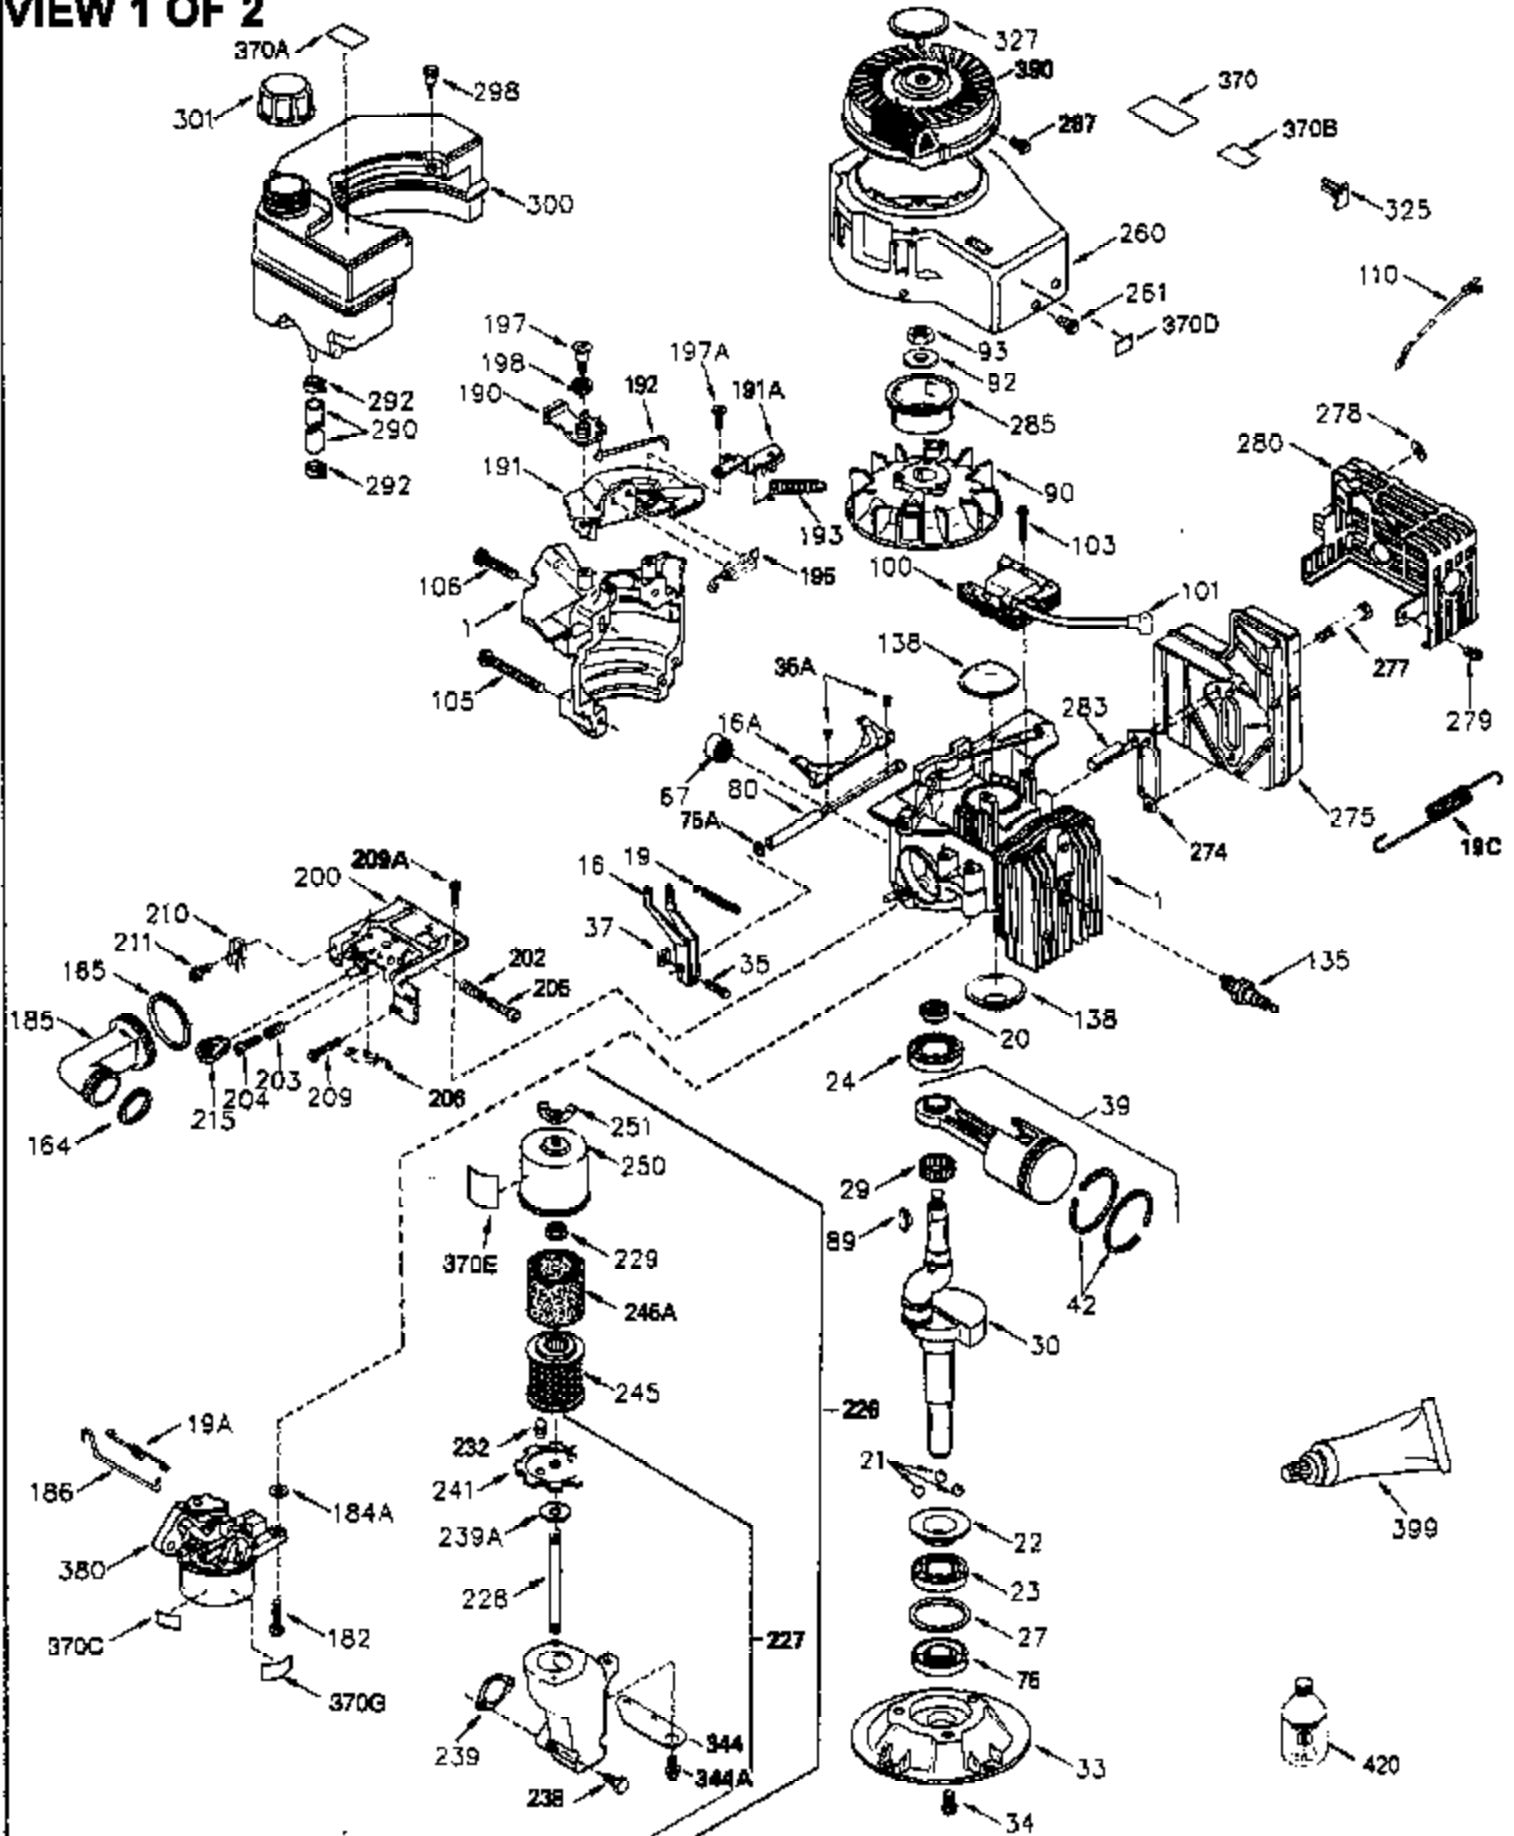

ILLUSTRATION SHOWS TYPICAL PARTS ONLY. ORDER BY PART NUMBER. PARTS NOT LISTED ARE SUPPLIED BY OEM.

VIEW 1 OF 2

Engine Parts List #1

Ref #	Part Number	Qty	Description
	1 250288		Cylinder (Incl. 67A, 75, 105, 106 & 1 38)
16A	490304		Governor Lever
16	490306		Governor Lever
19	490308		Extension Spring
19A	490307		Throttle Link Spring
20	510340		Oil Seal
21	570673		Ball Bearing
22	510338		Slide Ring
23	530158		Ball Bearing
24	530161		Ball Bearing
27	530159		Bearing Retainer
29	530160		Bearing Strip (31 needles) (.435" lon g)
30	290560A		Crankshaft (Incl. 29)
33	330179		Adapter Plate
34	792067		Screw, 5/16-18 x 1"
35	29826		Screw, 10-32 x 3/4"
35A	650506		Screw, 4-40 x 3/16"
37	29216		Lock Nut, 10-32
39	310279B		Piston & Rod Ass'y. (Incl. 29 & 42)
42	310239		Ring Set
67A	430234		Fuel Filter (Screen) (Optional)
67	430233		Fuel Filter (Screen w/brass collar)
75	510339		Oil Seal (P.T.O. end)
75A	510337		Oil Seal
80	490305		Governor Shaft
89	611107		Flywheel Key
90	611109		Flywheel (Counterbalance)
92	650815		Belleville Washer
93	650816		Flywheel Nut
100	34443A		Solid State Ignition
101	610118		Spark Plug Cover
103	650814		Screw, Torx T-15, 10-24 x 1"
105	650892		Screw, 5/16-18 x 2-3/16"
106	650891		Screw, 5/16-18 x 1-5/8"
110	611106		Ground Wire
135	611049		Spark Plug (RCJ8Y)
138	570683		Port Cover
164	510341		"O" Ring
165	510342		"O" Ring
182	792067		Screw, 5/16-18 x 1"
184A	27110		Washer
185	570674		Intake Pipe & Reed Ass'y. (Incl. 164 & 165)
186	490309		Governor Link
200	570675A		Control Bracket (Incl.202,203,204,205 ,206)
202	32924		Compression Spring
203	31342		Compression Spring
204	650549		Screw, 5-40 x 7/16"
205	650606		Screw, 10-32 x 1-1/8"
206	610973		Terminal
209	590568		Screw, 10-24 x 3/4"
210	27793		Conduit Clip
211	650837		Screw, 10-32 x 1/4"
226	730575A		Air Cleaner Kit (Incl. 227, 229, 238, 239, 245, 245A, 250, 251 & 370B)
227	450249A		Air Cleaner Elbow Ass'y. (Incl. 228, 232, 238, 239A, 241, 344 & 344A)
238	650834		Screw, 10-32 x 1-17/32"