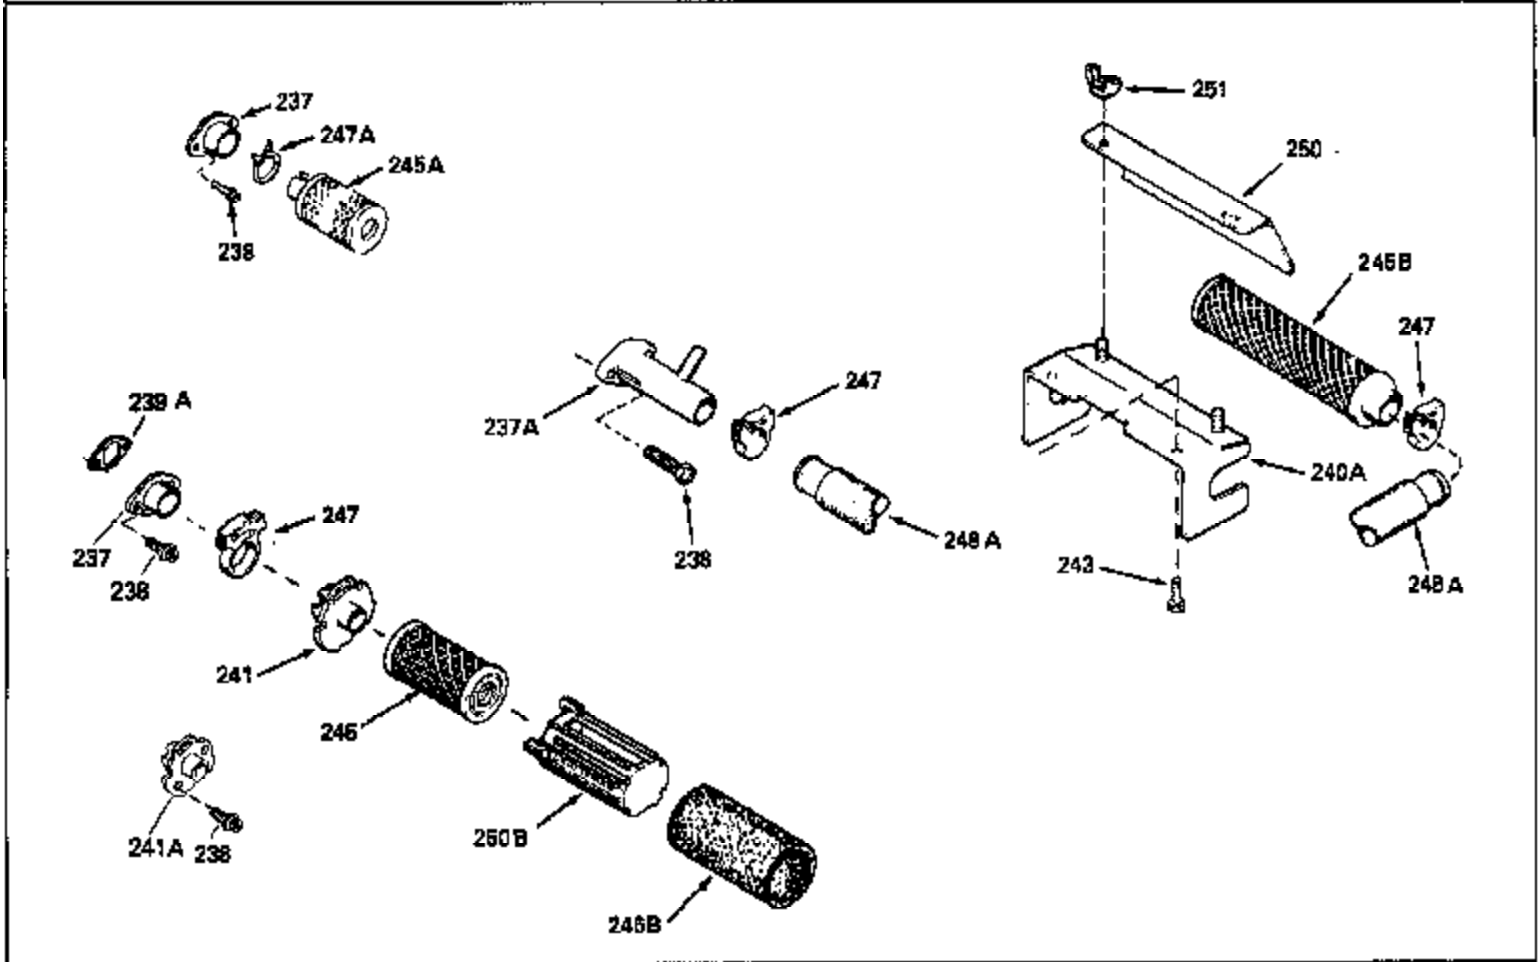

Ref #	Part Number	Qty	Description
19	31361		Spring, Extension
69	35261		* Gasket, Mounting flange
182	6201		Screw, 1/4-28 x 7/8"
185	31384A		Pipe, Intake (Incl. 224)
186	32653		Link, Governor spring
216	33086		Lever, Speed adjusting
223	650451		Screw, 1/4-20 x 1"
238	650806		Screw, 10-32 x 5/8"
246B	35435		Filter, Pre-Air (Use as required)
379	631021		Inlet Needle, Seat & Clip Assy.