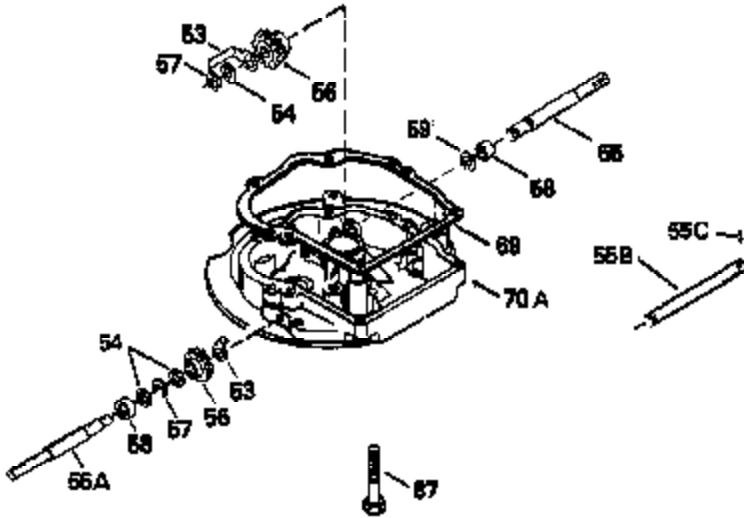

ILLUSTRATION SHOWS TYPICAL PARTS ONLY. ORDER BY PART NUMBER. PARTS NOT LISTED ARE SUPPLIED BY OEM.

Ref #	Part Number	Qty	Description
118	730194		Rope Guide Kit (Use as required with 34476 fuel tank)
238	650806		Screw, 10-32 x 5/8"
246C	35705		Filter, Pre-Air (Optional)
260A	35491		Housing, Blower
262	650831		Screw, 1/4-20 x 15/32"
287A	650735		Screw, 10-24 x 3/8" (Use as required)
287A			Pop Rivet, (3/16" Dia.)(Purchase locally)
287B	650884		Screw, 8-32 x 1/2"
301	33032		Fuel Cap
370A	34416		Decal, Instruction
379	631021		Inlet Needle, Seat & Clip Assy.
390B	590621		Rewind Starter (Refer to Division 5, Section C, page 34 or Fiche 8, Grid G-9 for breakdown)

Ref #	Part Number	Qty	Description
19	31361		Spring, Extension
69	35261		* Gasket, Mounting flange
182	6201		Screw, 1/4-28 x 7/8"
185	31384A		Pipe, Intake (Incl. 224)
186	32653		Link, Governor spring
216	33086		Lever, Speed adjusting
223	650451		Screw, 1/4-20 x 1"
238	650806		Screw, 10-32 x 5/8"
246B	35435		Filter, Pre-Air (Use as required)
379	631021		Inlet Needle, Seat & Clip Assy.