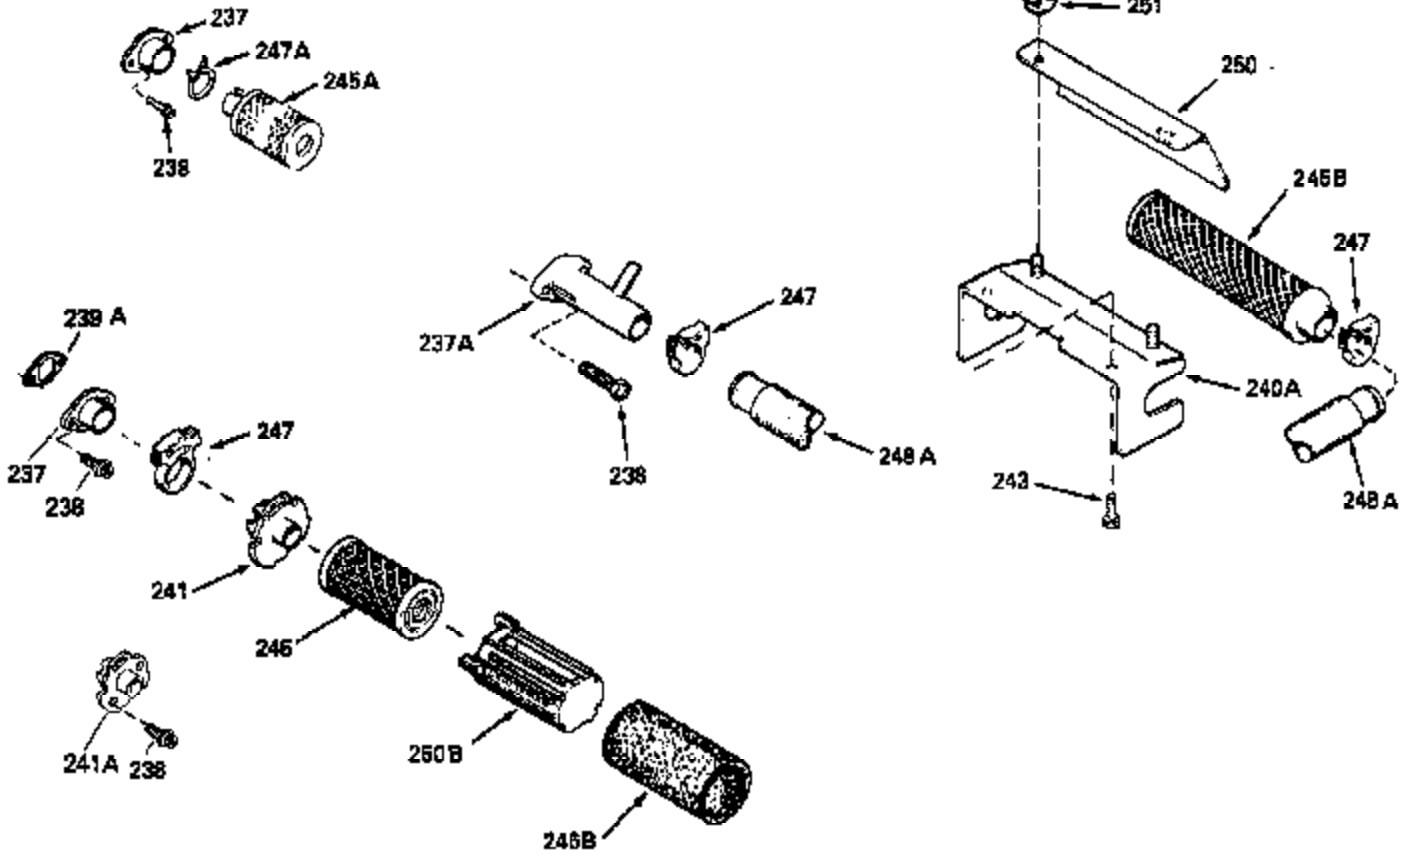

ILLUSTRATION SHOWS TYPICAL PARTS ONLY. ORDER BY PART NUMBER. PARTS NOT LISTED ARE SUPPLIED BY OEM.

Ref #	Part Number	Qty	Description
118	730194		Rope Guide Kit (Use as required with 34476 fuel tank)
238	650806		Screw, 10-32 x 5/8"
246C	35705		Filter, Pre-Air (Optional)
260A	35491		Housing, Blower
262	650831		Screw, 1/4-20 x 15/32"
287A	650735		Screw, 10-24 x 3/8" (Use as required)
287A			Pop Rivet, (3/16" Dia.)(Purchase locally)
287B	650884		Screw, 8-32 x 1/2"
301	33032		Fuel Cap
370A	34416		Decal, Instruction
379	631021		Inlet Needle, Seat & Clip Assy.
390B	590621		Rewind Starter (Refer to Division 5, Section C, page 34 or Fiche 8, Grid G-9 for breakdown)

Ref #	Part Number	Qty	Description
19	31361		Spring, Extension
69	35261		* Gasket, Mounting flange
182	6201		Screw, 1/4-28 x 7/8"
185	31384A		Pipe, Intake (Incl. 224)
186	32653		Link, Governor spring
216	33086		Lever, Speed adjusting
223	650451		Screw, 1/4-20 x 1"
238	650806		Screw, 10-32 x 5/8"
246B	35435		Filter, Pre-Air (Use as required)
379	631021		Inlet Needle, Seat & Clip Assy.