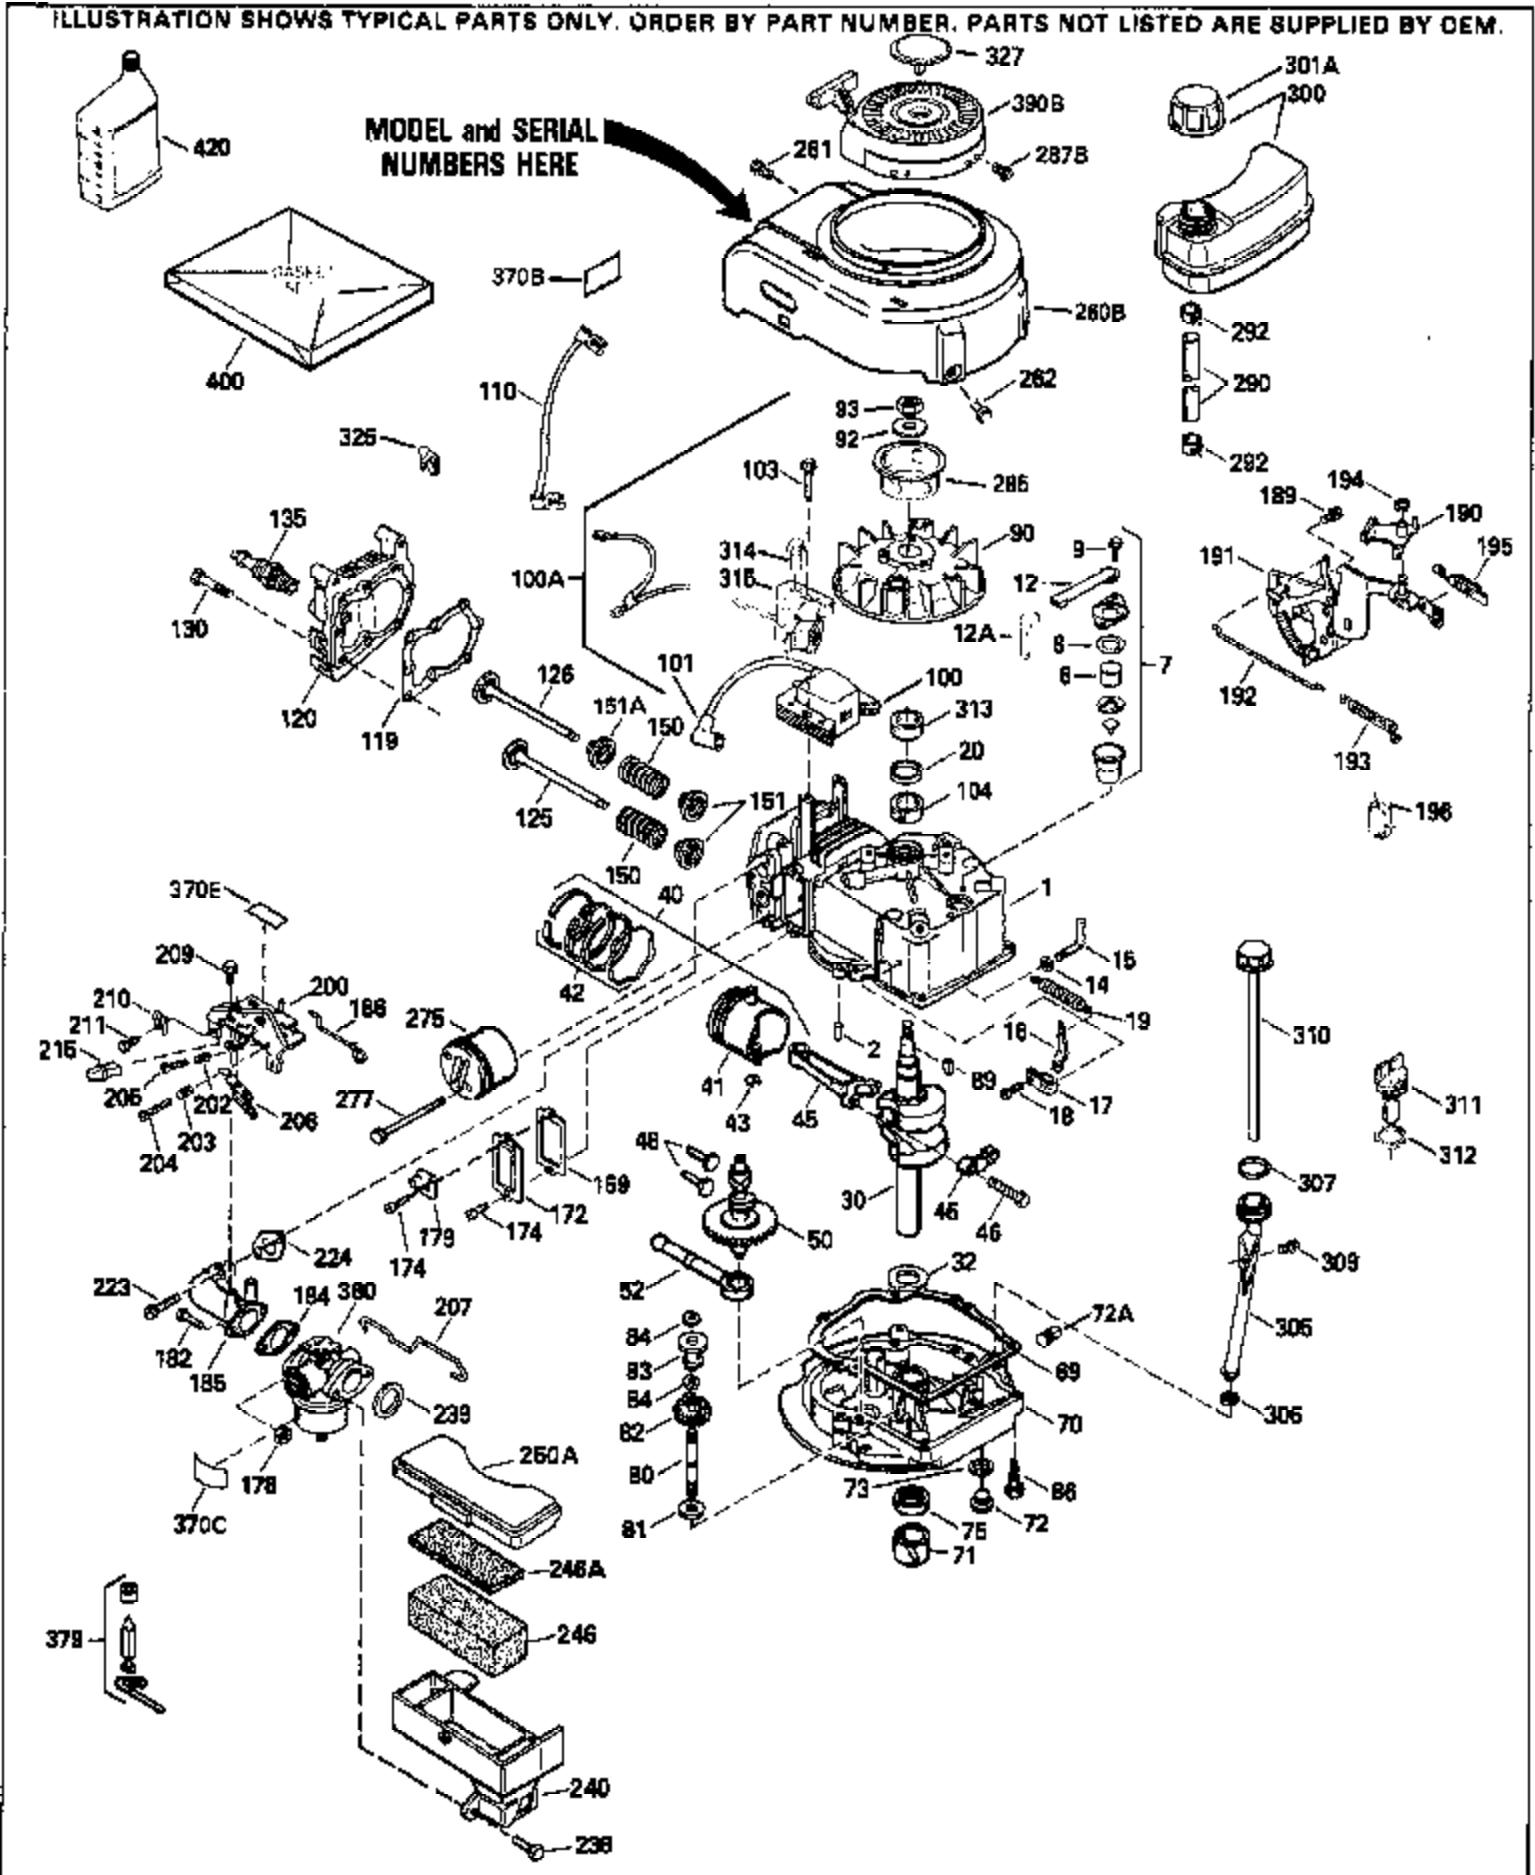

ILLUSTRATION SHOWS TYPICAL PARTS ONLY. ORDER BY PART NUMBER. PARTS NOT LISTED ARE SUPPLIED BY OEM.

MODEL and SERIAL  
NUMBERS HERE

Ref #	Part Number	Qty	Description
1	35022		Cylinder Ass'y. (Incl.2, 8, 9 & 20) ( 2-5/16")
2	26727		Pin, Dowel
6	33734		Element, Breather
7	34214A		Breather Ass'y. (Incl. 6, 8, 9, 12 & 12A)
8	33735		* Gasket, Breather
9	30200		Screw, 10-24 x 9/16"
12	33886		Tube, Breather
14	28277		Washer
15	30589		Rod, Governor (Incl. 14)
16	31383A		Lever, Governor
17	31335		Clamp, Governor lever
18	650548		Screw, 8-32 x 5/16"
19	31361		Spring, Extension
20	32600		Seal, Oil
30	34460A		Crankshaft Ass'y.
40	34499		Piston, Pin & Ring Set (Std.) (2-5/16 " Bore)
40	34526		Piston, Pin & Ring Set (.010" OS)
40	34527		Piston, Pin & Ring Set (.020" OS)
41	31761B		Piston & Pin Ass'y. (Incl. 43)(Std.)( 2-5/16")
41	32662B		Piston & Pin Ass'y. (Incl. 43) (.010" OS)
41	32663B		Piston & Pin Ass'y. (Incl. 43) (.020" OS)
42	27565		Ring Set (Std.) (2-5/16" Bore)
42	27566		Ring Set (.010" OS)
42	27567		Ring Set (.020" OS)
43	20381		Ring, Piston pin retaining
45	30963B		Rod Assy., Connecting (Incl. 46)
46	32610A		Bolt, Connecting rod
48	27241		Lifter, Valve
50	33148A		Camshaft
52	29914		Oil Pump Assy.
69	35261		* Gasket, Mounting flange
70	30571A		Flange Ass'y. (Incl. 72, 73, 75, 80 & 311)
72	30572		Plug, Oil drain (Incl. 73)
73	28833		* Drain Plug Gasket (Not req. W/plastic plug)
75	26208		Seal, Oil
80	30574		Shaft, Governor
81	30590A		Washer, Flat
82	30591		Gear Assy., Governor (Incl. 81)
83	30588A		Spool, Governor
84	29193		Ring, Retaining
86	650488		Screw, 1/4-20 x 1-1/4"
89	611004		Flywheel Key
90	611046A		Flywheel
92	650815		Washer, Belleville
93	650816		Nut, Flywheel
100	730207		Magneto-to-Solid State Conversion Kit (Includes solid state module, solid state flywheel key, and instructions.)(Use as required on external ignition engines only.)
100	34443A		Solid State Assy.
103	650814		Screw, Torx T-15, 10-24 x 1"
110	34961		Ground Wire
119	29953C		* Gasket, Cylinder head
120	34335		Head, Cylinder
125	29313C		Exhaust Valve (Std.) (Incl. 151)
125	29315C		Exhaust Valve (1/32" OS) (Incl. 151)
126	29314B		Intake Valve (Std.) (Incl. 151)
126	29315C		Intake Valve (1/32" OS) (Incl. 151)