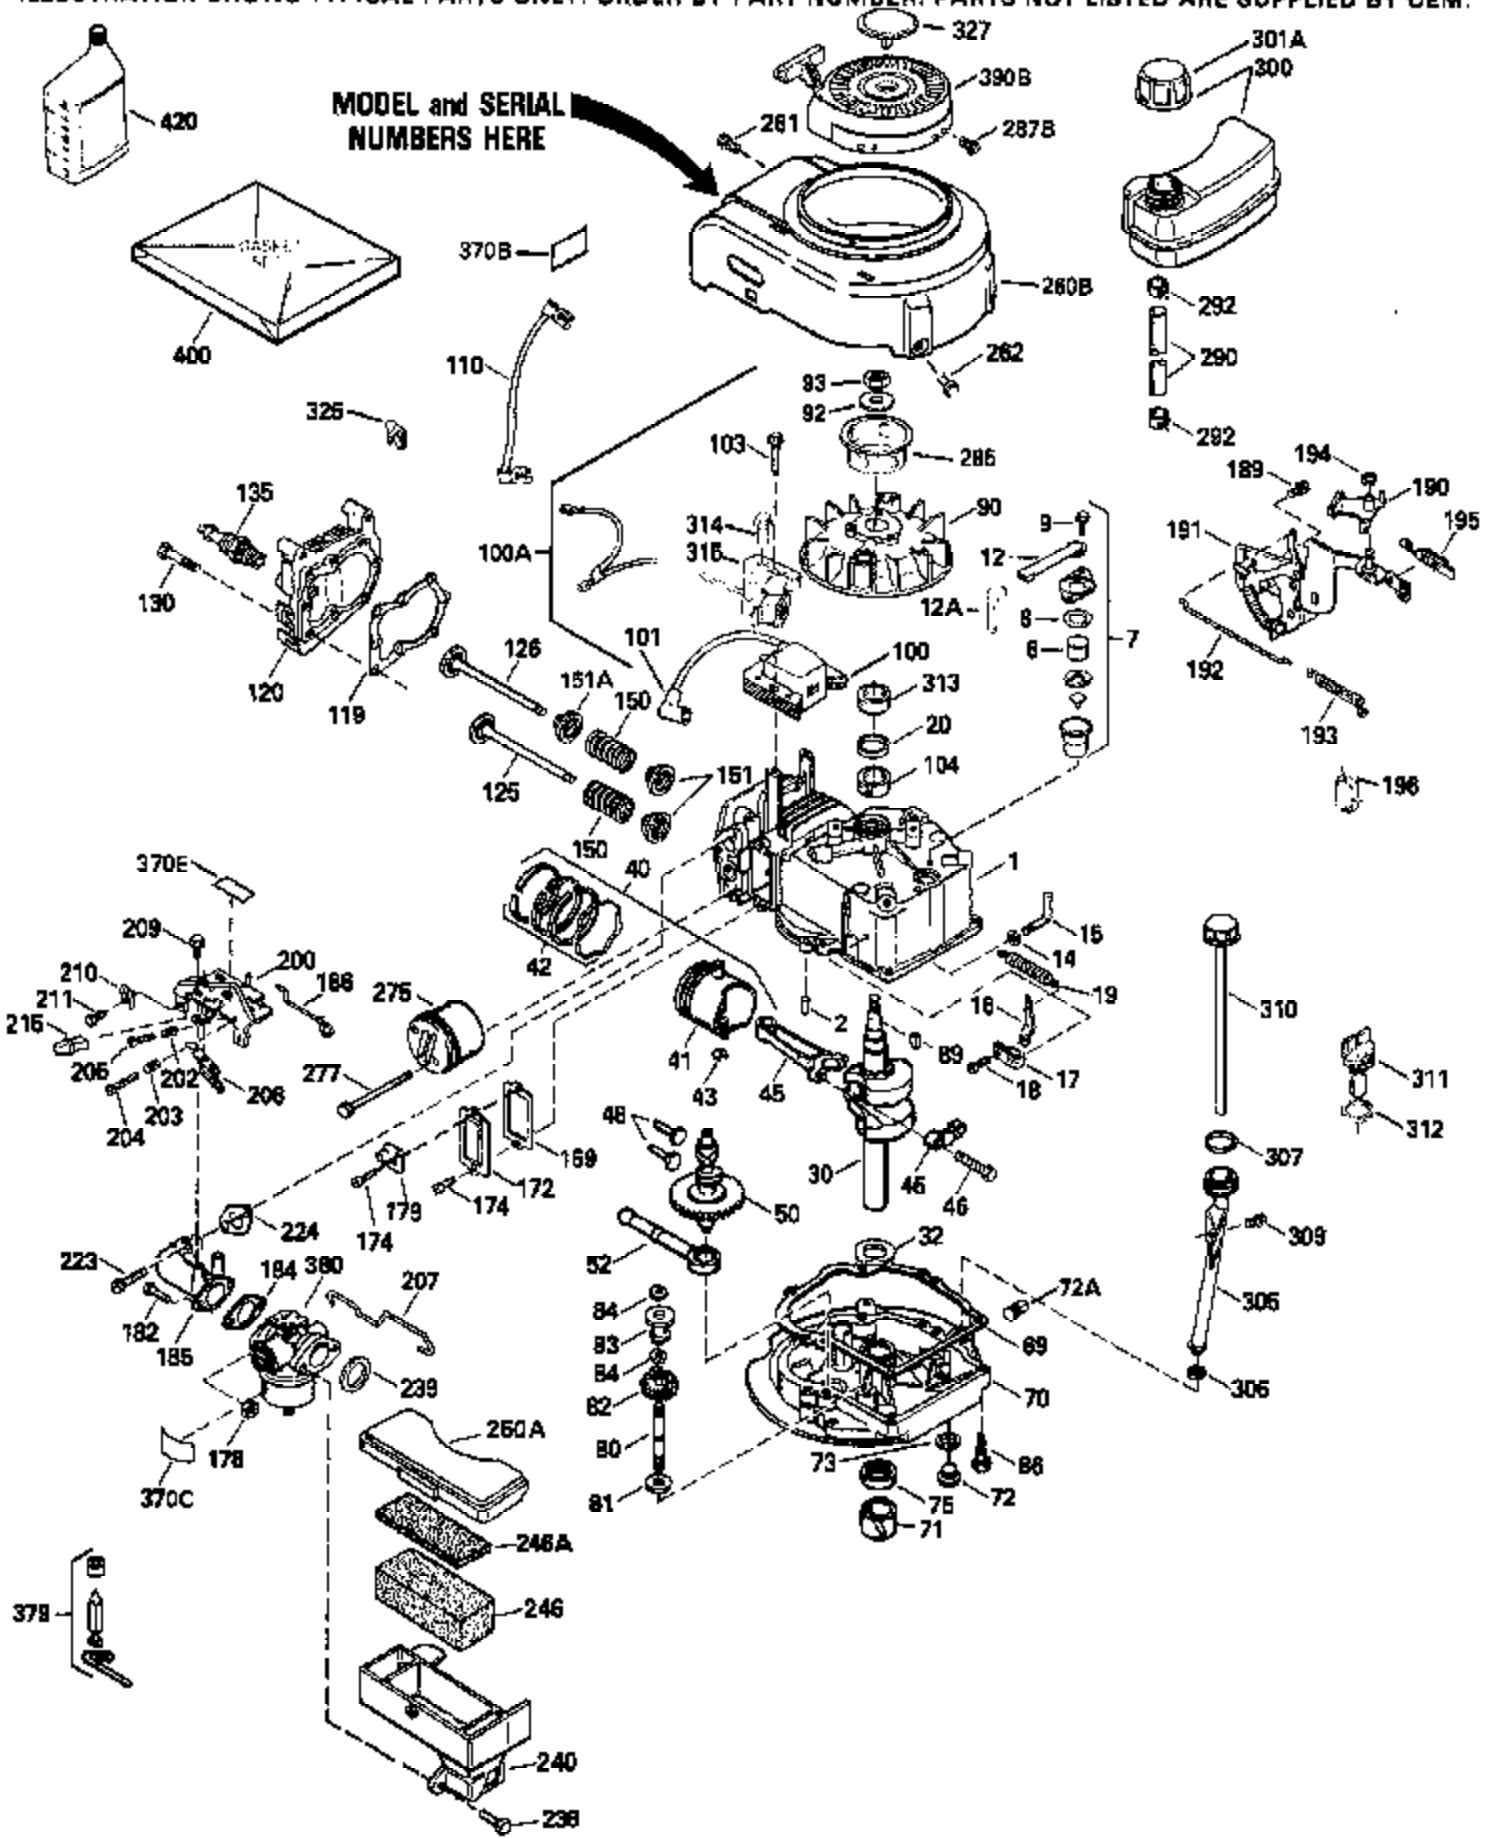

ILLUSTRATION SHOWS TYPICAL PARTS ONLY. ORDER BY PART NUMBER. PARTS NOT LISTED ARE SUPPLIED BY OEM.

MODEL and SERIAL
NUMBERS HERE

Ref #	Part Number	Qty	Description
1	35022		Cylinder Ass'y. (Incl.2, 8, 9 & 20) (2-5/16")
2	26727		Pin, Dowel
6	33734		Element, Breather
7	34214A		Breather Ass'y. (Incl. 6, 8, 9, 12 & 12A)
8	33735		* Gasket, Breather
9	30200		Screw, 10-24 x 9/16"
12	33886		Tube, Breather
14	28277		Washer
15	30589		Rod, Governor (Incl. 14)
16	31383A		Lever, Governor
17	31335		Clamp, Governor lever
18	650548		Screw, 8-32 x 5/16"
19	31361		Spring, Extension
20	32600		Seal, Oil
30	34555		Crankshaft Ass'y.
40	34499		Piston, Pin & Ring Set (Std.) (2-5/16 " Bore)
40	34526		Piston, Pin & Ring Set (.010" OS)
40	34527		Piston, Pin & Ring Set (.020" OS)
41	31761B		Piston & Pin Ass'y. (Incl. 43)(Std.)(2-5/16")
41	32662B		Piston & Pin Ass'y. (Incl. 43) (.010" OS)
41	32663B		Piston & Pin Ass'y. (Incl. 43) (.020" OS)
42	27565		Ring Set (Std.) (2-5/16" Bore)
42	27566		Ring Set (.010" OS)
42	27567		Ring Set (.020" OS)
43	20381		Ring, Piston pin retaining
45	30963B		Rod Assy., Connecting (Incl. 46)
46	32610A		Bolt, Connecting rod
48	27241		Lifter, Valve
50	33148A		Camshaft
52	29914		Oil Pump Assy.
69	35261		* Gasket, Mounting flange
70	30571A		Flange Ass'y. (Incl. 72, 73, 75, 80 & 311)
72	30572		Plug, Oil drain (Incl. 73)
73	28833		* Drain Plug Gasket (Not req. W/plastic plug)
75	26208		Seal, Oil
80	30574		Shaft, Governor
81	30590A		Washer, Flat
82	30591		Gear Assy., Governor (Incl. 81)
83	30588A		Spool, Governor
84	29193		Ring, Retaining
86	650488		Screw, 1/4-20 x 1-1/4"
89	611004		Flywheel Key
90	611046A		Flywheel
92	650815		Washer, Belleville
93	650816		Nut, Flywheel
100	730207		Magneto-to-Solid State Conversion Kit (Includes solid state module, solid state flywheel key, and instructions.)(Use as required on external ignition engines only.)
100	34443A		Solid State Assy.
103	650814		Screw, Torx T-15, 10-24 x 1"
110	34231		Ground Wire
119	29953C		* Gasket, Cylinder head
120	34335		Head, Cylinder
125	29313C		Exhaust Valve (Std.) (Incl. 151)
125	29315C		Exhaust Valve (1/32" OS) (Incl. 151)
126	29314B		Intake Valve (Std.) (Incl. 151)
126	29315C		Intake Valve (1/32" OS) (Incl. 151)