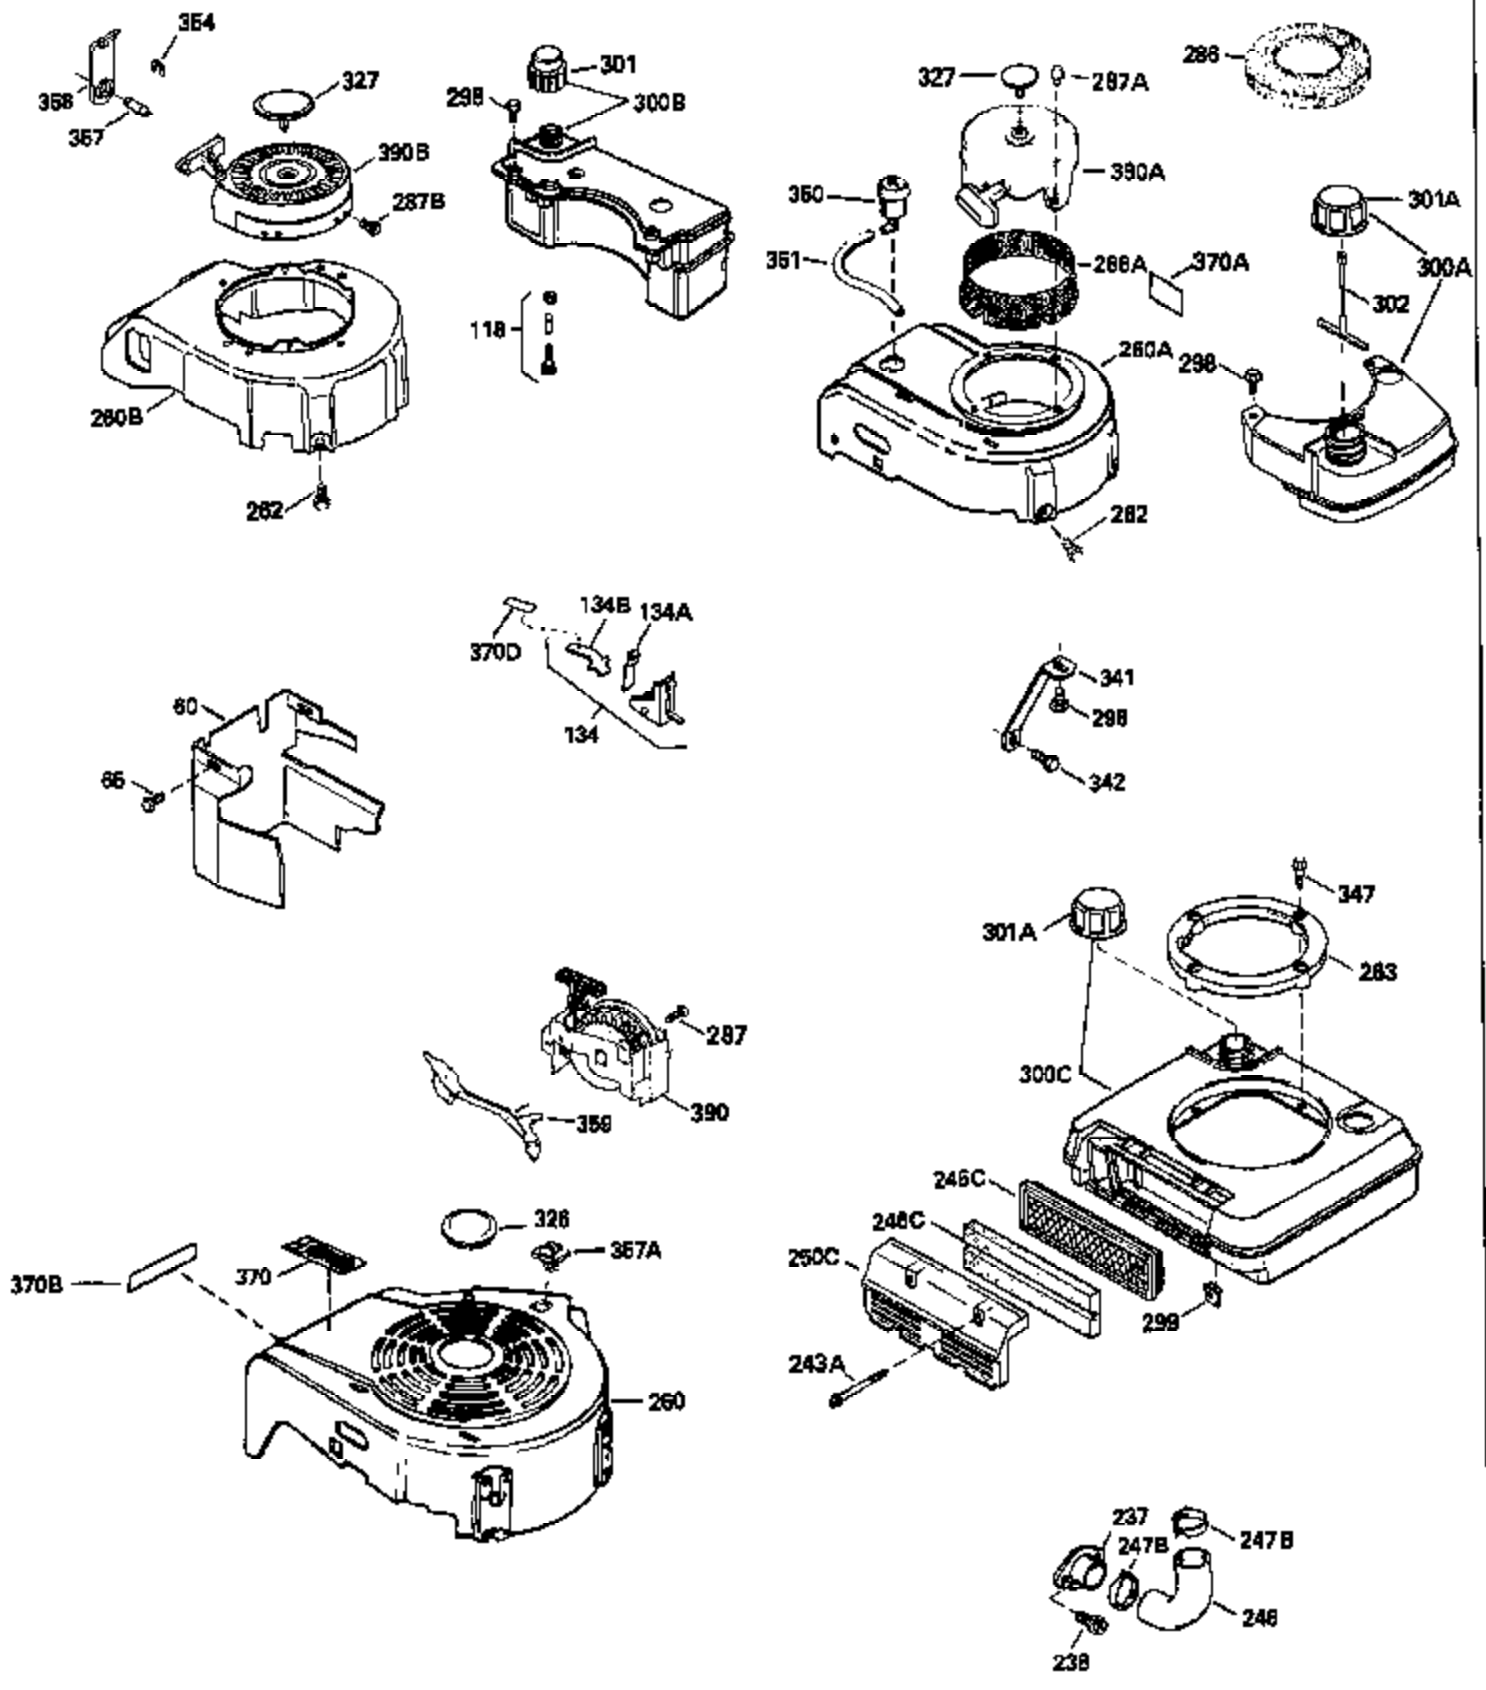

ILLUSTRATION SHOWS TYPICAL PARTS ONLY. ORDER BY PART NUMBER. PARTS NOT LISTED ARE SUPPLIED BY OEM.

Ref #	Part Number	Qty	Description
118	730194		Rope Guide Kit (Use as required with 34476 fuel tank)
238	650806		Screw, 10-32 x 5/8"
246C	35705		Filter, Pre-Air (Optional)
260A	34859		Housing, Blower
262	650831		Screw, 1/4-20 x 15/32"
286	35009		Screen, Starter cup
287A	650735		Screw, 10-24 x 3/8" (Use as required)
287A			Pop Rivet, (3/16" Dia.)(Purchase locally)
301	33032		Fuel Cap
370A	34346		Decal, Instruction
379	631021		Inlet Needle, Seat & Clip Assy.
390A	590420A		Rewind Starter (Refer to Division 5, Section C, page 25 or Fiche 8, Grid G-7 for breakdown)