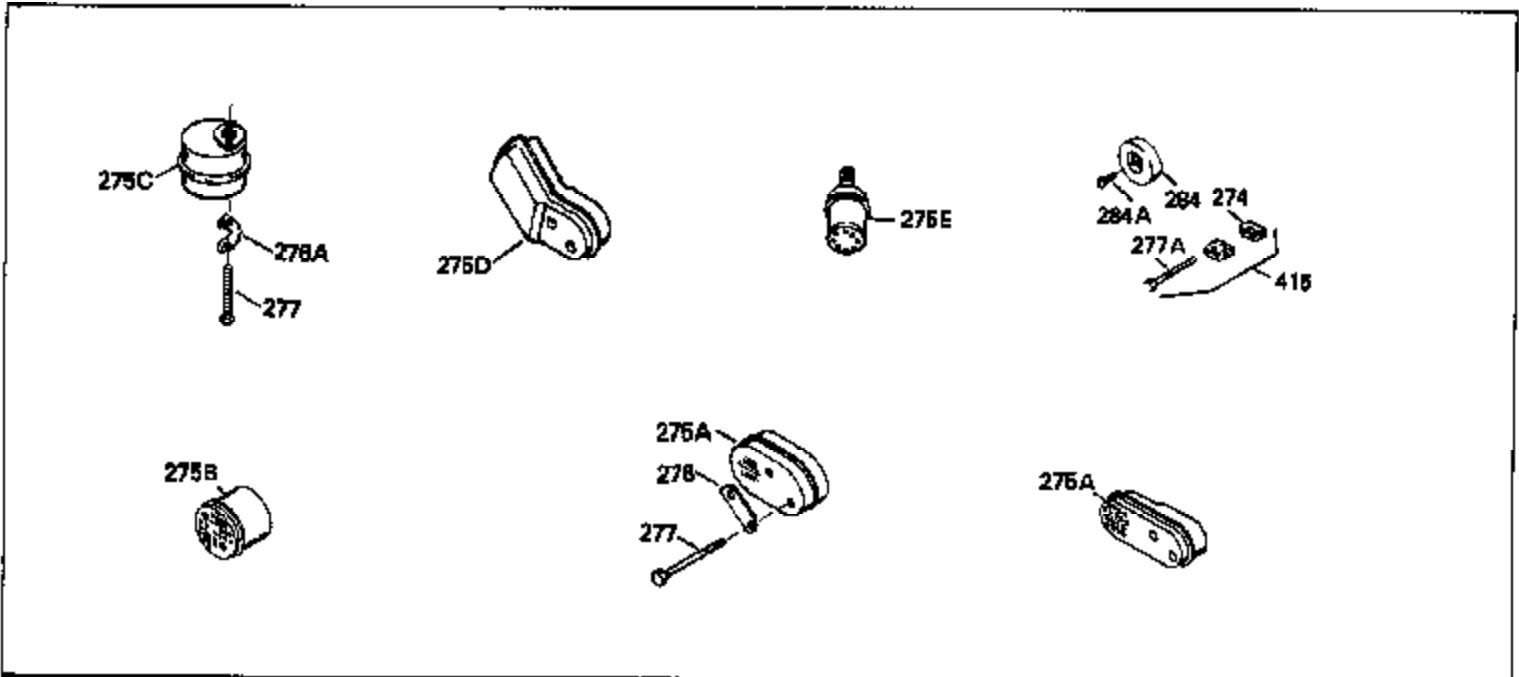

Ref #	Part Number	Qty	Description
189	650839		Screw, 1/4-20 x 3/8"
190	35831		Lever, Brake
191	35039A		Bracket Assy., S.E. Brake (Incl. 195)
194	32309		Ring, Retaining
195	610973		Terminal Assy.
274	26754A		* Gasket, Exhaust (Use as required)
277A	30063		Screw, 1/4-20 x 1/2" (Use as required)
277	650795		Screw, 1/4-20 x 2-1/4"
370F	34387		Decal, Instruction (Optional)
379	631021		Inlet Needle, Seat & Clip Assy.
415	730162		Muffler Adap.Kit(Incl.274,277A)(Use a s req.)
430	730574		Debris Screen Kit (Incl. 370F,431-433)(Opt.)
431	35596		Screen, Debris (Optional)
432	35597		Bracket, Debris screen (Optional)
433	650910		Screw, 8-32 x 1/4" (Optional)