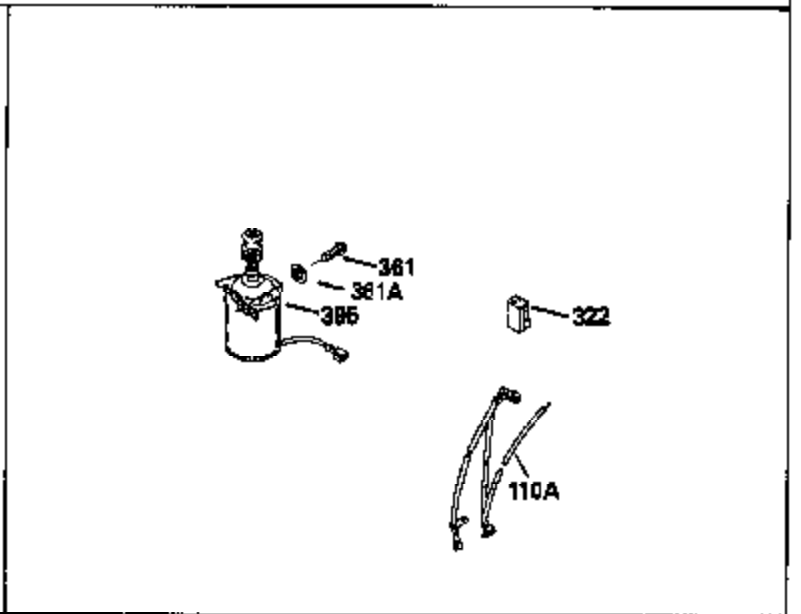

Ref #	Part Number	Qty	Description
189	650839		Screw, 1/4-20 x 3/8"
190	35831		Lever, Brake
191	35039A		Bracket Assy., S.E. Brake (Incl. 195)
194	32309		Ring, Retaining
195	610973		Terminal Assy.
274	26754A		* Gasket, Exhaust (Use as required)
277A	30063		Screw, 1/4-20 x 1/2" (Use as required)
277	650795		Screw, 1/4-20 x 2-1/4"
370F	34387		Decal, Instruction (Optional)
379	631021		Inlet Needle, Seat & Clip Assy.
415	730162		Muffler Adap.Kit(Incl.274,277A)(Use a s req.)
430	730574		Debris Screen Kit (Incl. 370F,431-433)(Opt.)
431	35596		Screen, Debris (Optional)
432	35597		Bracket, Debris screen (Optional)
433	650910		Screw, 8-32 x 1/4" (Optional)