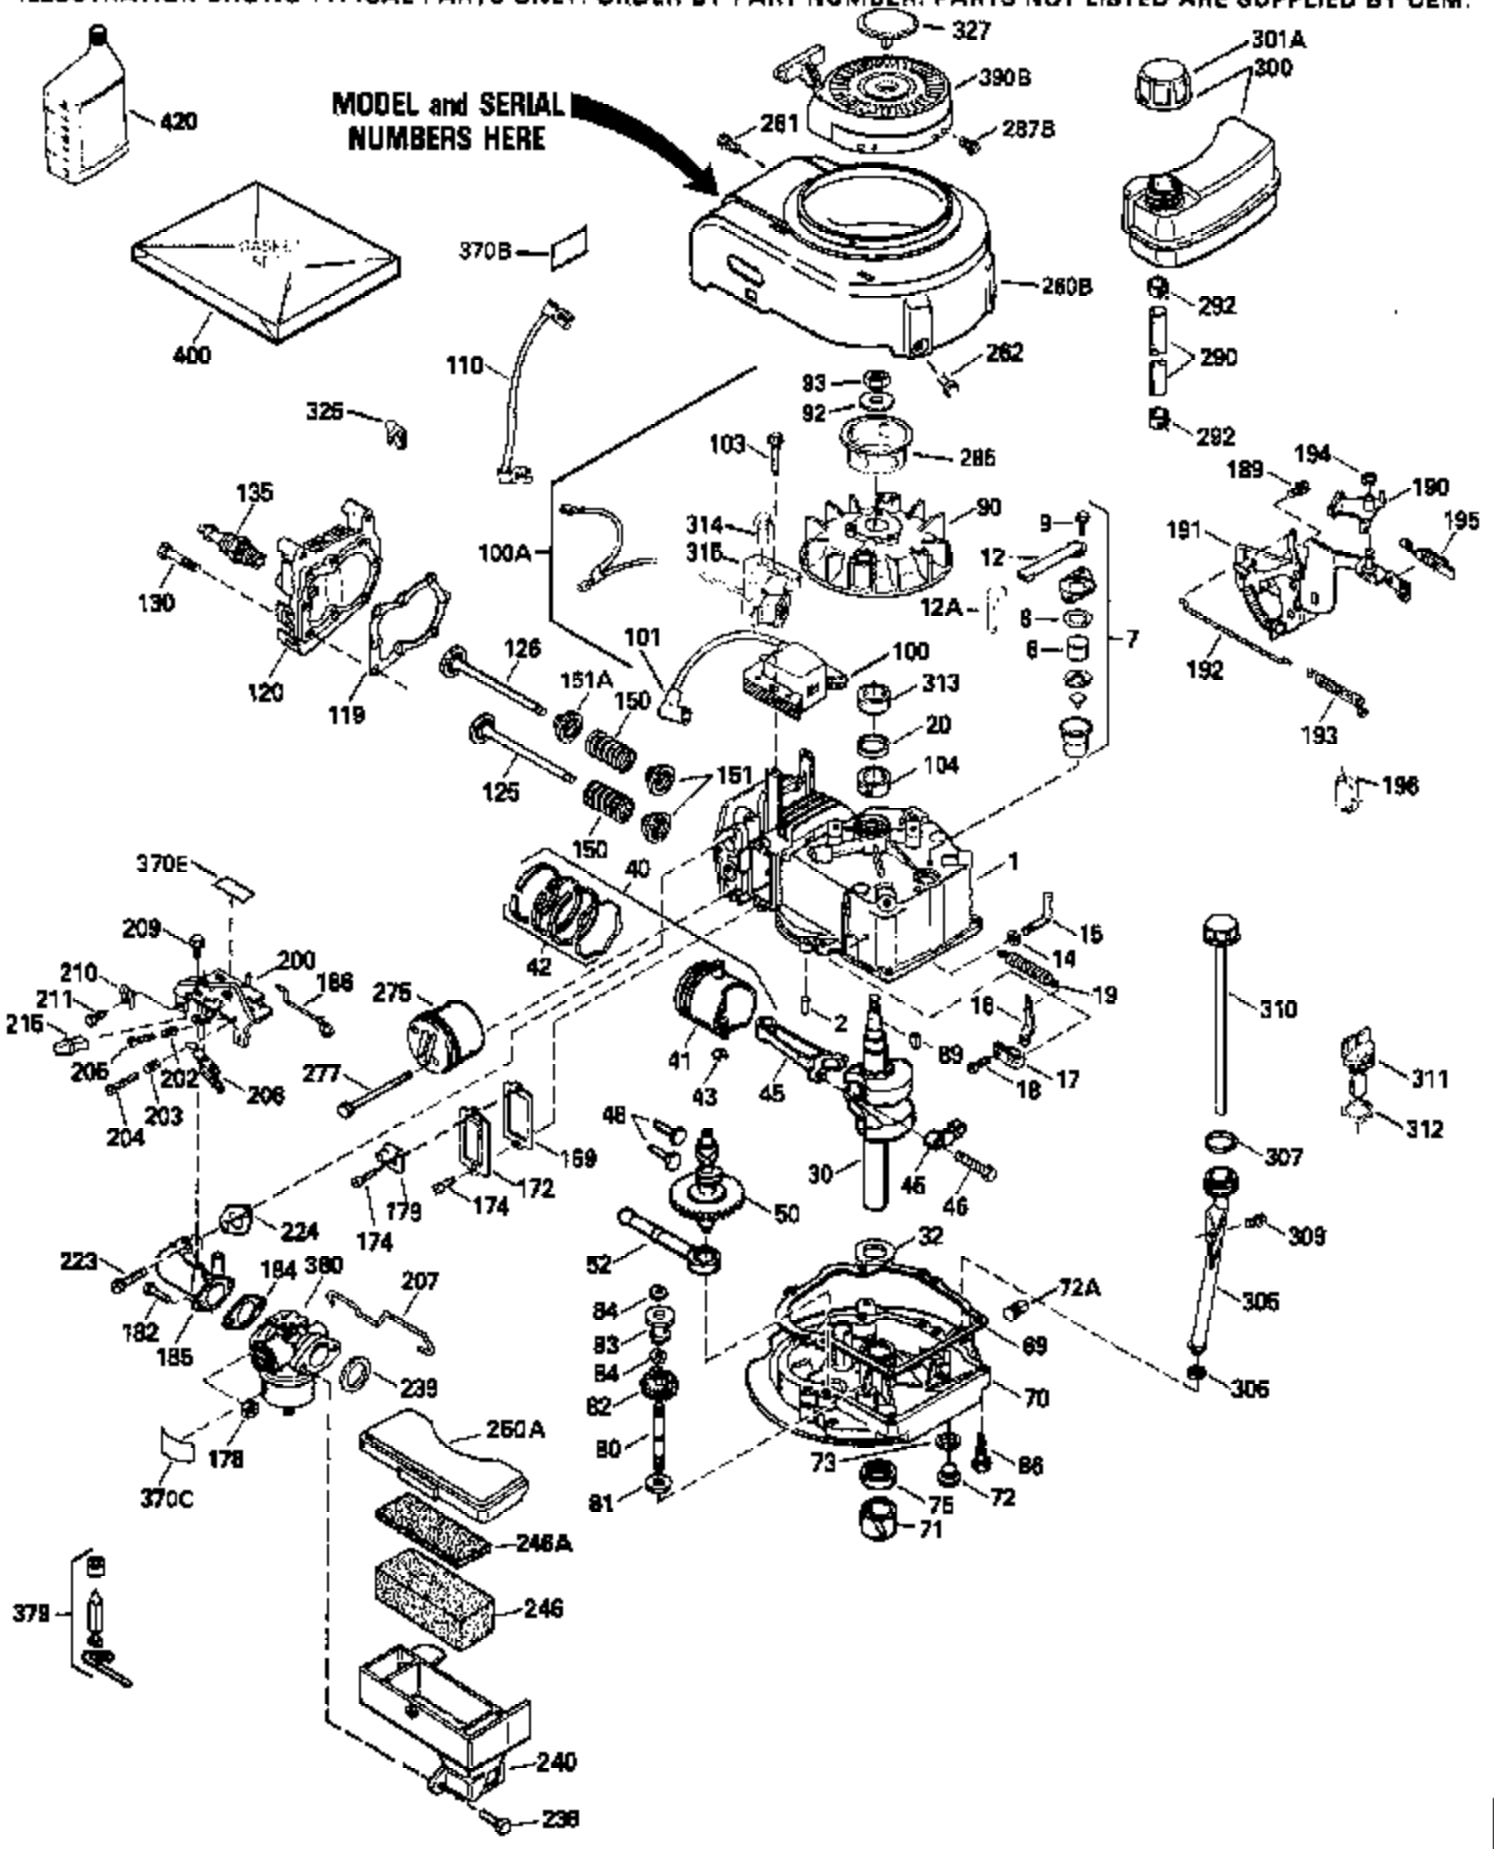

ILLUSTRATION SHOWS TYPICAL PARTS ONLY. ORDER BY PART NUMBER. PARTS NOT LISTED ARE SUPPLIED BY OEM.

MODEL and SERIAL
NUMBERS HERE

Ref #	Part Number	Qty	Description
1	35022		Cylinder Ass'y. (Incl.2, 8, 9 & 20) (2-5/16")
2	26727		Pin, Dowel
6	33734		Element, Breather
7	34214A		Breather Ass'y. (Incl. 6, 8, 9, 12 & 12A)
8	33735		* Gasket, Breather
9	30200		Screw, 10-24 x 9/16"
12	33886		Tube, Breather
14	28277		Washer
15	30589		Rod, Governor (Incl. 14)
16	31383A		Lever, Governor
17	31335		Clamp, Governor lever
18	650548		Screw, 8-32 x 5/16"
19	31361		Spring, Extension
20	32600		Seal, Oil
30	34460A		Crankshaft Ass'y.
40	34499		Piston, Pin & Ring Set (Std.) (2-5/16 " Bore)
40	34526		Piston, Pin & Ring Set (.010" OS)
40	34527		Piston, Pin & Ring Set (.020" OS)
41	31761B		Piston & Pin Ass'y. (Incl. 43)(Std.)(2-5/16")
41	32662B		Piston & Pin Ass'y. (Incl. 43) (.010" OS)
41	32663B		Piston & Pin Ass'y. (Incl. 43) (.020" OS)
42	27565		Ring Set (Std.) (2-5/16" Bore)
42	27566		Ring Set (.010" OS)
42	27567		Ring Set (.020" OS)
43	20381		Ring, Piston pin retaining
45	30963B		Rod Assy., Connecting (Incl. 46)
46	32610A		Bolt, Connecting rod
48	27241		Lifter, Valve
50	33553		Camshaft (MCR)
52	29914		Oil Pump Assy.
69	35261		* Gasket, Mounting flange
70	30571A		Flange Ass'y. (Incl. 72, 73, 75, 80 & 311)
72	30572		Plug, Oil drain (Incl. 73)
73	28833		* Drain Plug Gasket (Not req. W/plastic plug)
75	26208		Seal, Oil
80	30574		Shaft, Governor
81	30590A		Washer, Flat
82	30591		Gear Assy., Governor (Incl. 81)
83	30588A		Spool, Governor
84	29193		Ring, Retaining
86	650488		Screw, 1/4-20 x 1-1/4"
89	611004		Flywheel Key
90	611046A		Flywheel
92	650815		Washer, Belleville
93	650816		Nut, Flywheel
100	730207		Magneto-to-Solid State Conversion Kit (Includes solid state module, solid state flywheel key, and instructions.)(Use as required on external ignition engines only.)
100	34443A		Solid State Assy.
103	650814		Screw, Torx T-15, 10-24 x 1"
110	34961		Ground Wire
119	29953C		* Gasket, Cylinder head
120	34335		Head, Cylinder
125	29313C		Exhaust Valve (Std.) (Incl. 151)
125	29315C		Exhaust Valve (1/32" OS) (Incl. 151)
126	29314B		Intake Valve (Std.) (Incl. 151)
126	29315C		Intake Valve (1/32" OS) (Incl. 151)