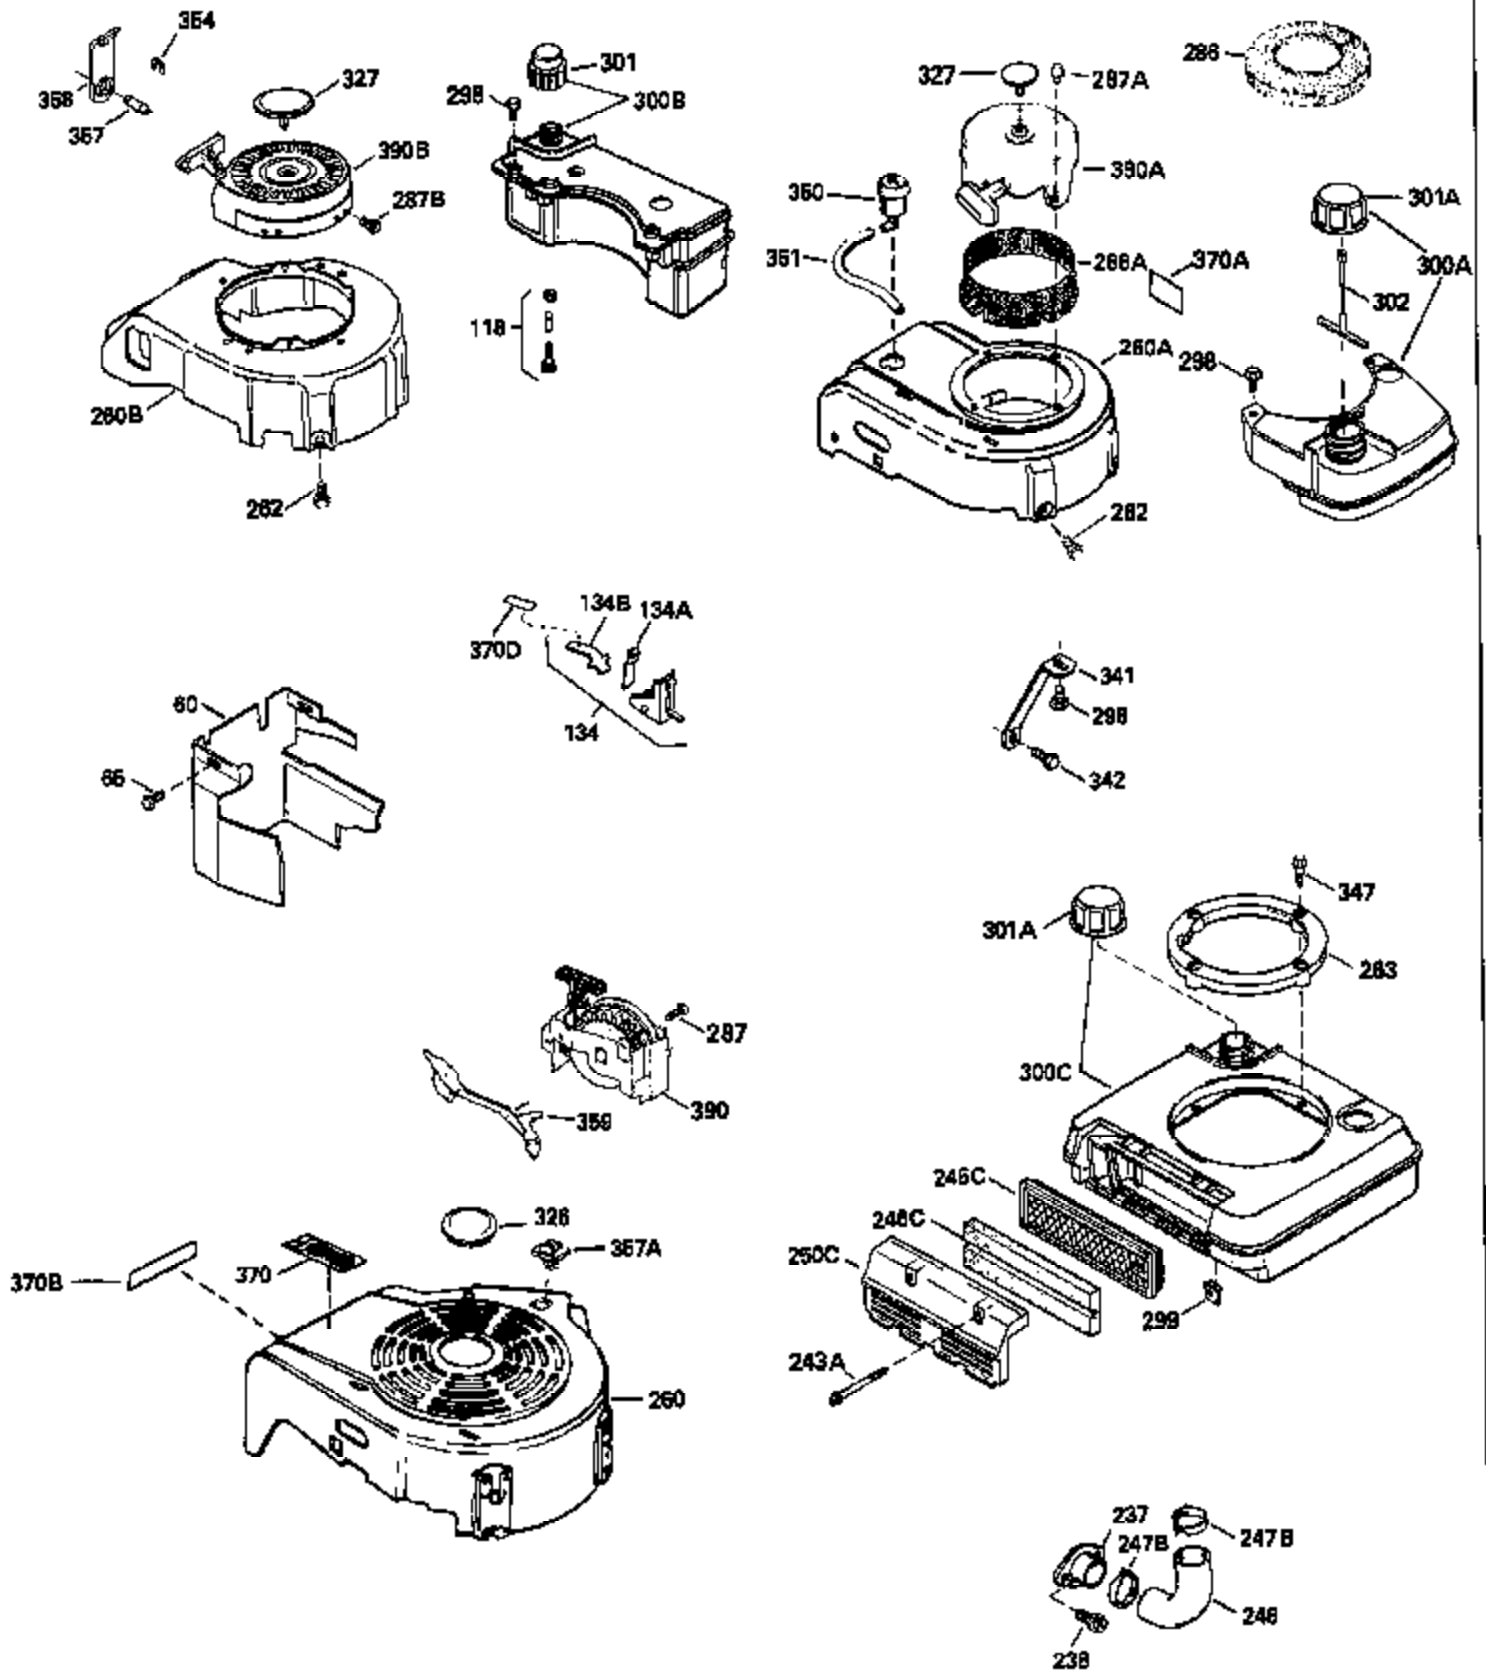

Ref #	Part Number	Qty	Description
420	730225		SAE 30, 4-Cycle Engine Oil (Quart)

ILLUSTRATION SHOWS TYPICAL PARTS ONLY. ORDER BY PART NUMBER. PARTS NOT LISTED ARE SUPPLIED BY OEM.

Ref #	Part Number	Qty	Description
118	730194		Rope Guide Kit (Use as required with 34476 fuel tank)
238	650806		Screw, 10-32 x 5/8"
246C	35705		Filter, Pre-Air (Optional)
260A	34859		Housing, Blower
262	650831		Screw, 1/4-20 x 15/32"
286	35009		Screen, Starter cup
287A	650735		Screw, 10-24 x 3/8" (Use as required)
287A			Pop Rivet, (3/16" Dia.)(Purchase locally)
301	33032		Fuel Cap
370A	34346		Decal, Instruction
379	631021		Inlet Needle, Seat & Clip Assy.
390A	590420A		Rewind Starter (Refer to Division 5, Section C, page 25 or Fiche 8, Grid G-7 for breakdown)