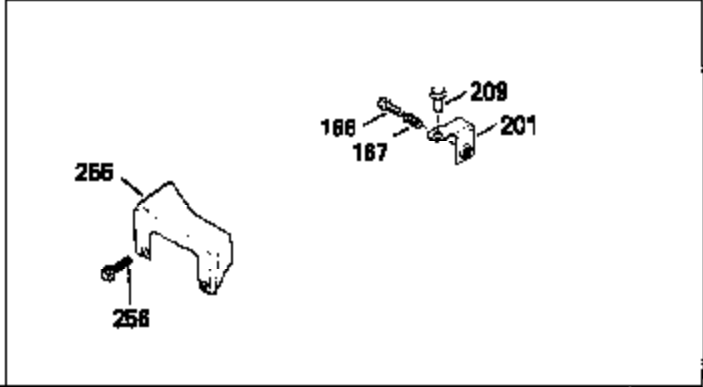

Ref #	Part Number	Qty	Description
19	31361		Spring, Extension
69	35261		* Gasket, Mounting flange
182	6201		Screw, 1/4-28 x 7/8"
185	31384A		Pipe, Intake (Incl. 224)
186	32653		Link, Governor spring
216	33086		Lever, Speed adjusting
223	650451		Screw, 1/4-20 x 1"
238	650806		Screw, 10-32 x 5/8"
246B	35435		Filter, Pre-Air (Use as required)
379	631021		Inlet Needle, Seat & Clip Assy.