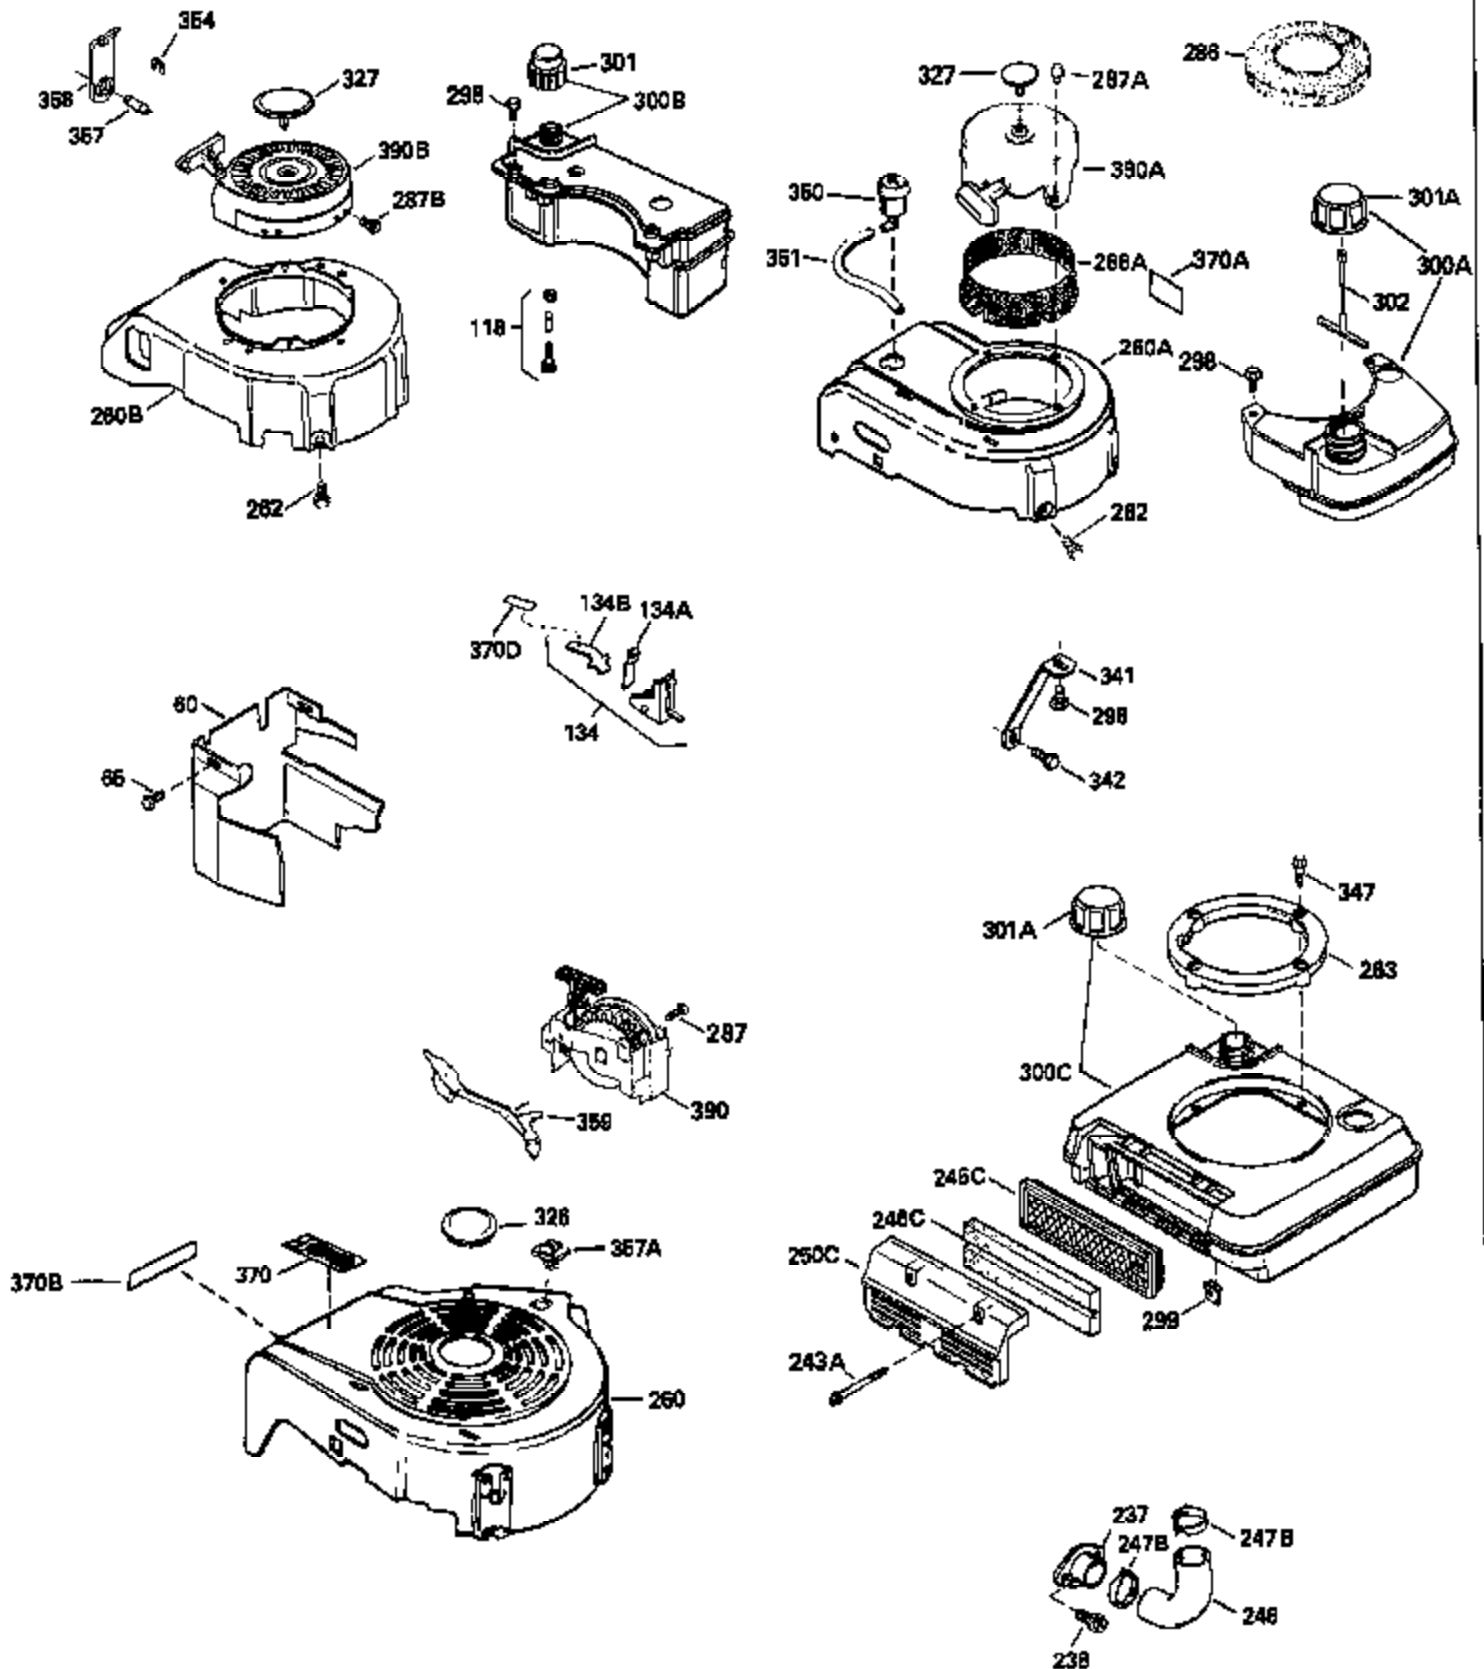

ILLUSTRATION SHOWS TYPICAL PARTS ONLY. ORDER BY PART NUMBER. PARTS NOT LISTED ARE SUPPLIED BY OEM.

Ref #	Part Number	Qty	Description
118	730194		Rope Guide Kit (Use as required with 34476 fuel tank)
238	650806		Screw, 10-32 x 5/8"
246C	35705		Filter, Pre-Air (Optional)
260A	34859		Housing, Blower
262	650831		Screw, 1/4-20 x 15/32"
286	35009		Screen, Starter cup
287A	650735		Screw, 10-24 x 3/8" (Use as required)
287A			Pop Rivet, (3/16" Dia.)(Purchase locally)
301	33032		Fuel Cap
370A	34416		Decal, Instruction
379	631021		Inlet Needle, Seat & Clip Assy.
390A	590420A		Rewind Starter (Refer to Division 5, Section C, page 25 or Fiche 8, Grid G-7 for breakdown)