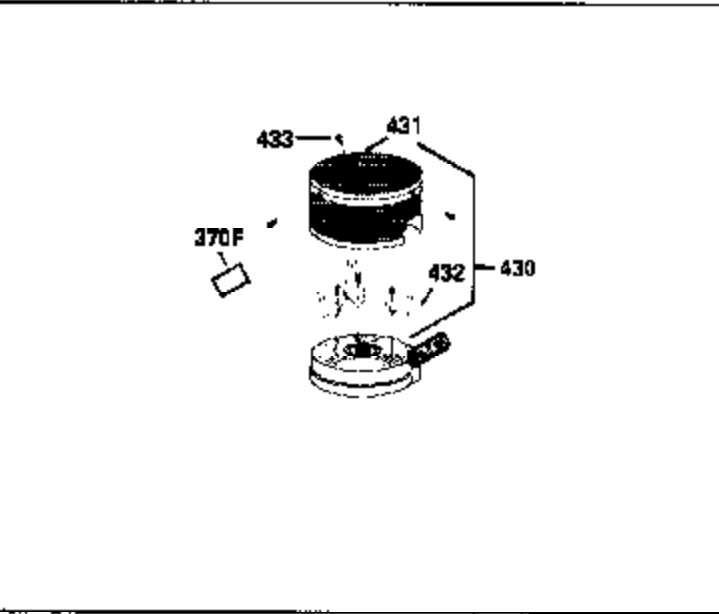

Ref #	Part Number	Qty	Description
210	27793		Clip, Conduit
211	28942		Screw, 10-32 x 3/8"
274	26754A		* Gasket, Exhaust (Use as required)
277A	30063		Screw, 1/4-20 x 1/2" (Use as required)
277	650795		Screw, 1/4-20 x 2-1/4"
370F	34387		Decal, Instruction (Optional)
379	631021		Inlet Needle, Seat & Clip Assy.
415	730162		Muffler Adap.Kit(Incl.274,277A)(Use a s req.)
430	730574		Debris Screen Kit (Incl. 370F,431-433)(Opt.)
431	35596		Screen, Debris (Optional)
432	35597		Bracket, Debris screen (Optional)
433	650910		Screw, 8-32 x 1/4" (Optional)