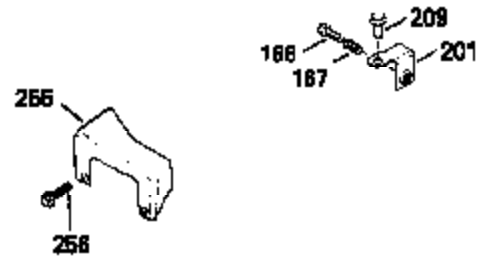

Ref #	Part Number	Qty	Description
19	31361		Spring, Extension
69	35261		* Gasket, Mounting flange
182	6201		Screw, 1/4-28 x 7/8"
185	31384A		Pipe, Intake (Incl. 224)
186	32653		Link, Governor spring
216	33086		Lever, Speed adjusting
223	650451		Screw, 1/4-20 x 1"
238	650806		Screw, 10-32 x 5/8"
246B	35435		Filter, Pre-Air (Use as required)
379	631021		Inlet Needle, Seat & Clip Assy.