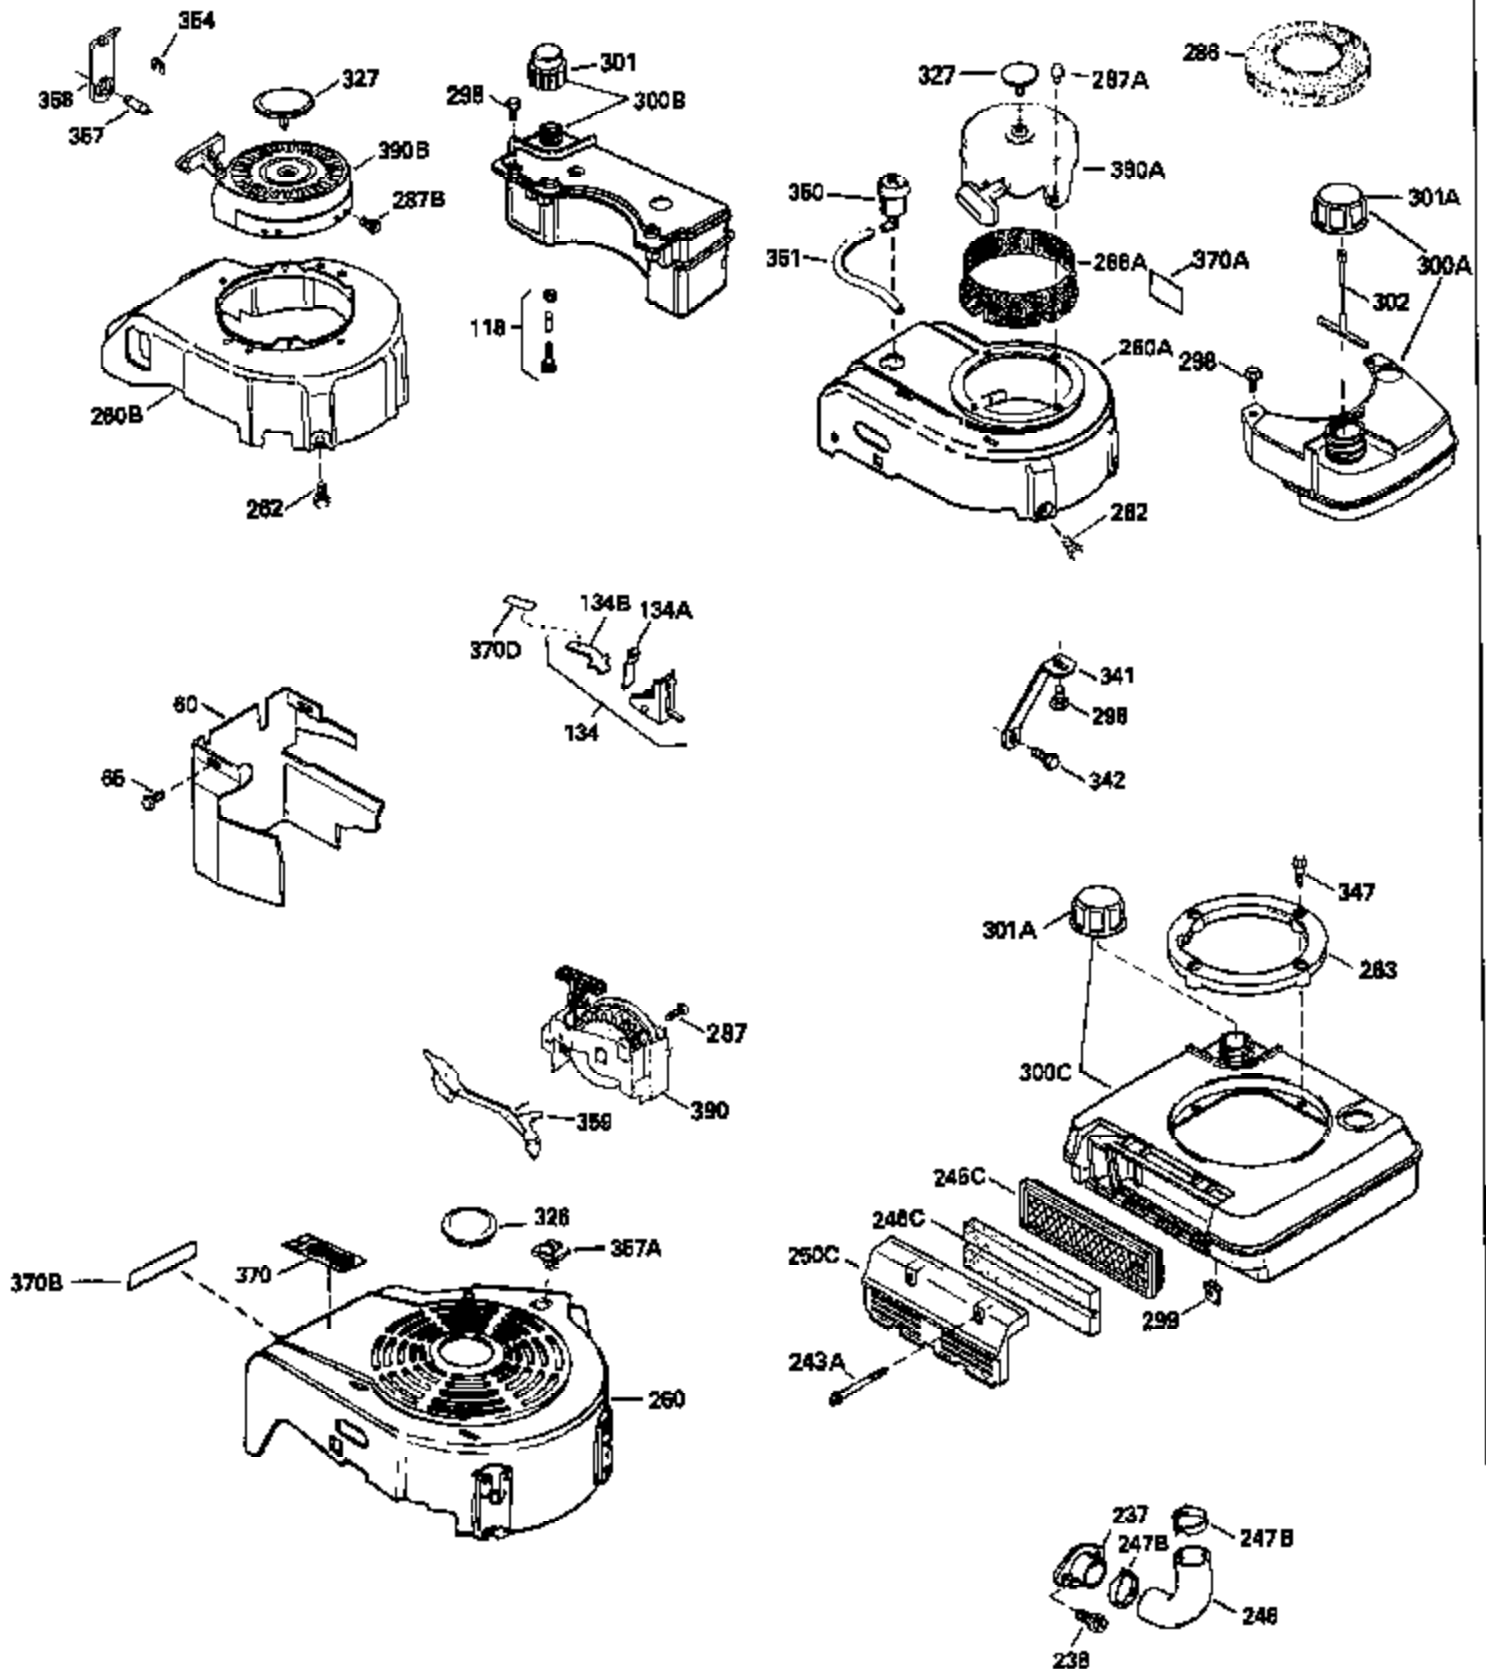

Ref #	Part Number	Qty	Description
400	33238C		* Gasket Set (Incl. items marked *)
420	730225		SAE 30, 4-Cycle Engine Oil (Quart)

ILLUSTRATION SHOWS TYPICAL PARTS ONLY. ORDER BY PART NUMBER. PARTS NOT LISTED ARE SUPPLIED BY OEM.