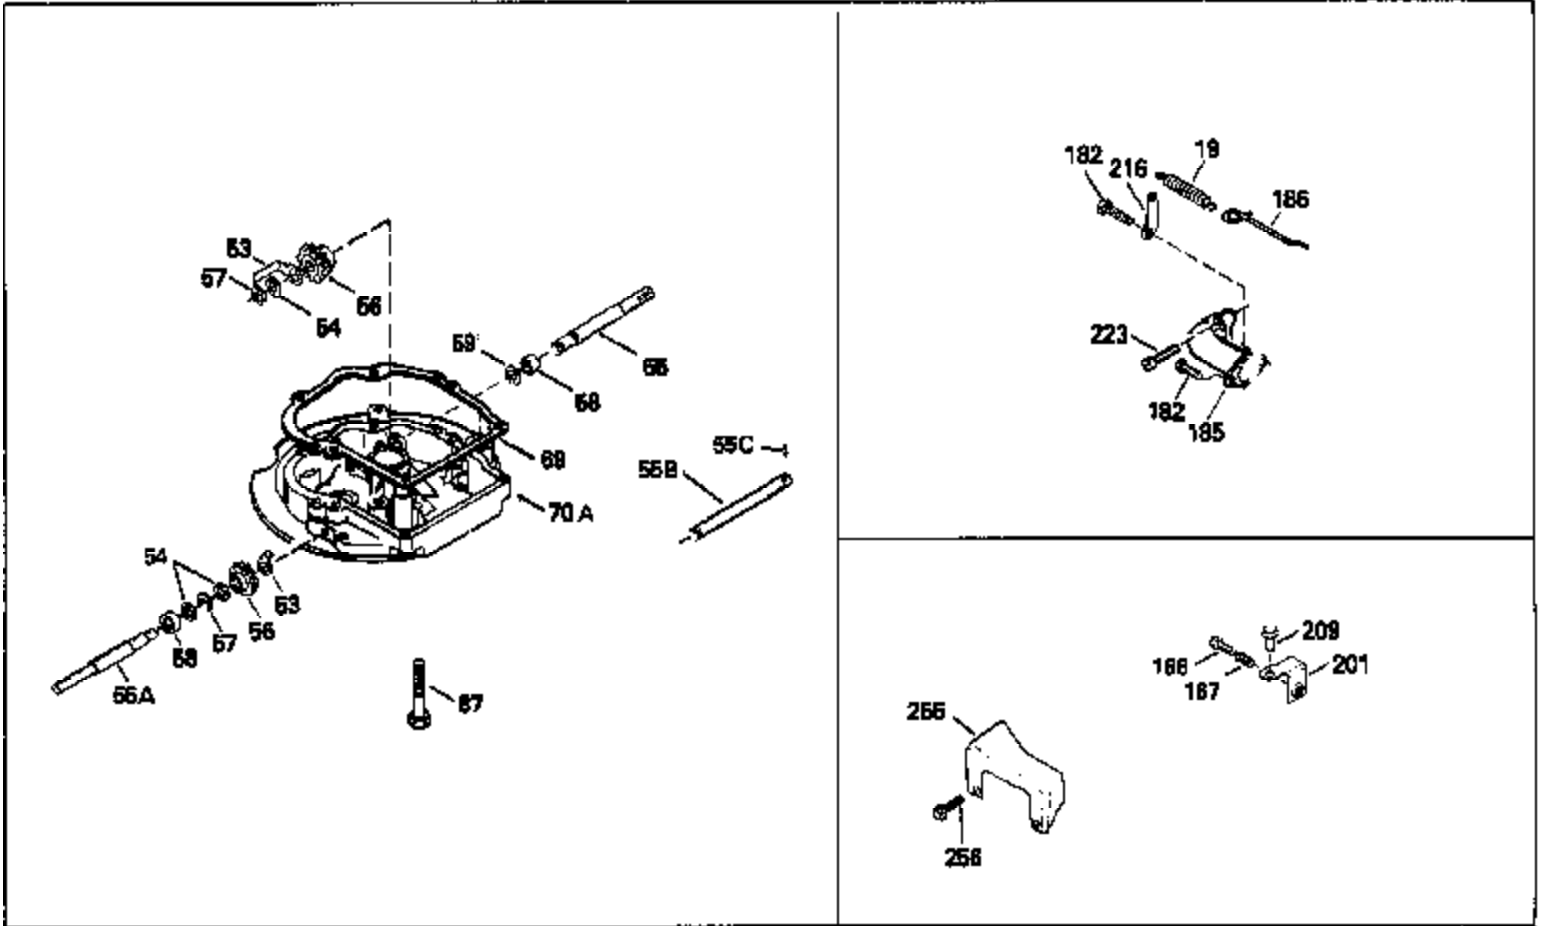

Ref #	Part Number	Qty	Description
400	33238C		* Gasket Set (Incl. items marked *)
420	730225		SAE 30, 4-Cycle Engine Oil (Quart)

ILLUSTRATION SHOWS TYPICAL PARTS ONLY. ORDER BY PART NUMBER. PARTS NOT LISTED ARE SUPPLIED BY OEM.

Ref #	Part Number	Qty	Description
118	730194		Rope Guide Kit (Use as required with 34476 fuel tank)
238	650806		Screw, 10-32 x 5/8"
246C	35705		Filter, Pre-Air (Optional)
260A	34859		Housing, Blower
262	650831		Screw, 1/4-20 x 15/32"
286	35009		Screen, Starter cup
287A	650735		Screw, 10-24 x 3/8" (Use as required)
287A			Pop Rivet, (3/16" Dia.)(Purchase locally)
301	33032		Fuel Cap
354	35025		Staple (Not used on all models)
357	34985		Rope Stop & Staple Ass'y. (Incl. 354)
370A	34346		Decal, Instruction
379	631021		Inlet Needle, Seat & Clip Assy.
390A	590420A		Rewind Starter (Refer to Division 5, Section C, page 25 or Fiche 8, Grid G-7 for breakdown)

Ref #	Part Number	Qty	Description
19	31361		Spring, Extension
69	35261		* Gasket, Mounting flange
182	6201		Screw, 1/4-28 x 7/8"
185	31384A		Pipe, Intake (Incl. 224)
186	34337		Link, Governor spring
209	30200		Screw, 10-24 x 9/16"
223	650451		Screw, 1/4-20 x 1"
238	650806		Screw, 10-32 x 5/8"
246B	35435		Filter, Pre-Air (Use as required)
379	631021		Inlet Needle, Seat & Clip Assy.