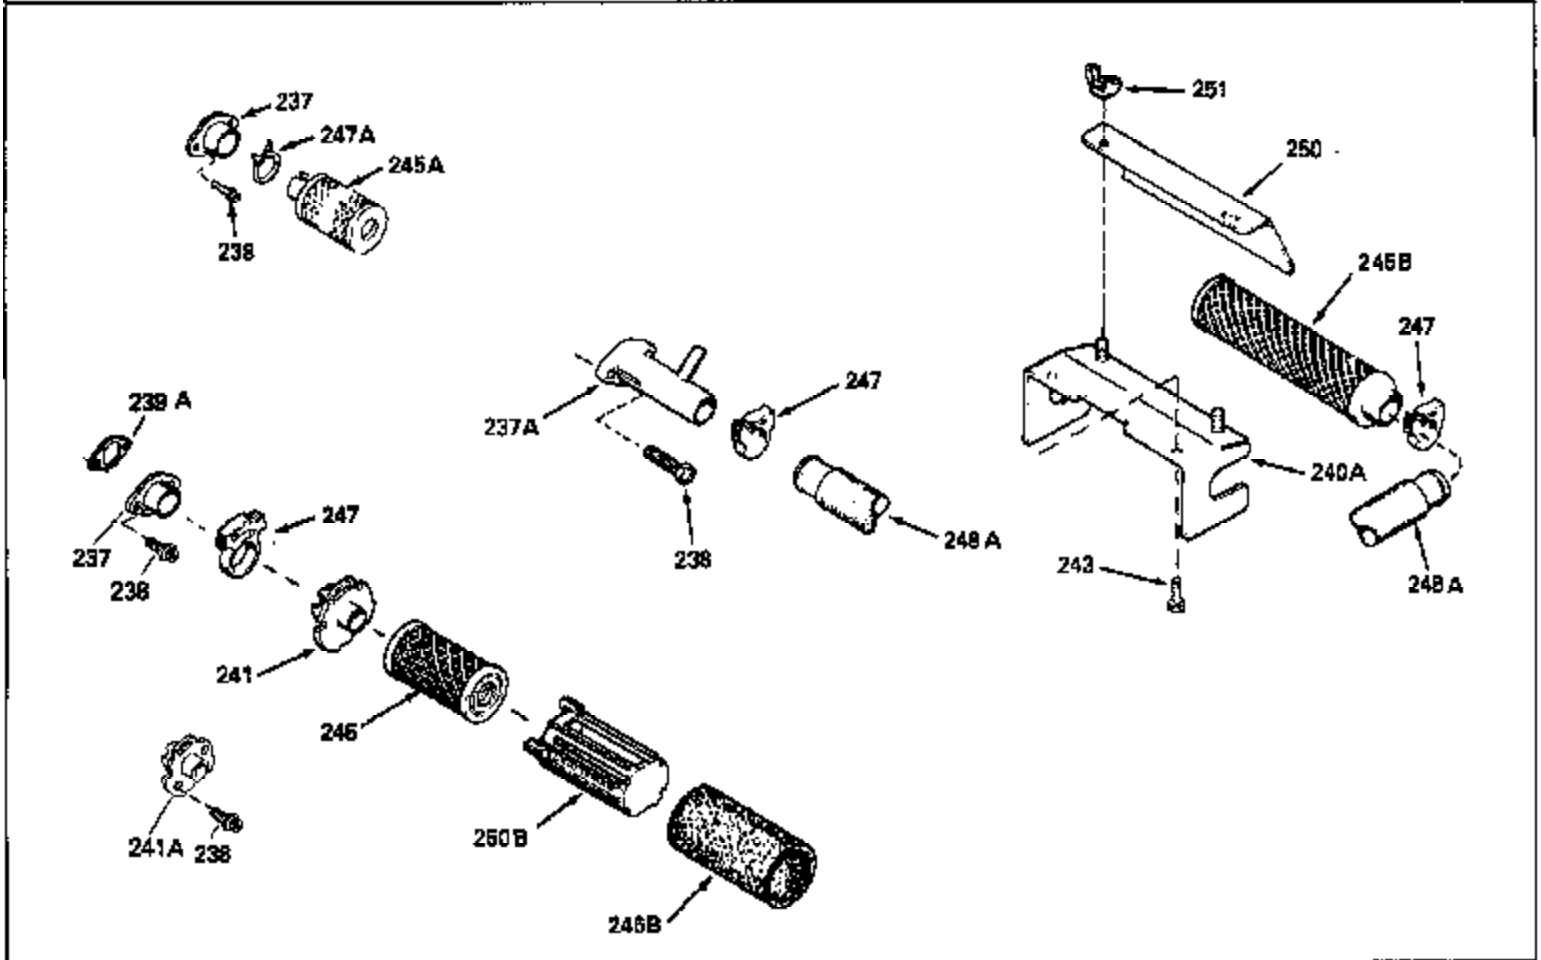

Ref #	Part Number	Qty	Description
400	33238C		* Gasket Set (Incl. items marked *)
420	730225		SAE 30, 4-Cycle Engine Oil (Quart)

ILLUSTRATION SHOWS TYPICAL PARTS ONLY. ORDER BY PART NUMBER. PARTS NOT LISTED ARE SUPPLIED BY OEM.

Ref #	Part Number	Qty	Description
118	730194		Rope Guide Kit (Use as required with 34476 fuel tank)
238	650806		Screw, 10-32 x 5/8"
246C	35705		Filter, Pre-Air (Optional)
260A	34859		Housing, Blower
262	650831		Screw, 1/4-20 x 15/32"
286	35009		Screen, Starter cup
287A	650735		Screw, 10-24 x 3/8" (Use as required)
287A			Pop Rivet, (3/16" Dia.)(Purchase locally)
301	33032		Fuel Cap
354	35025		Staple (Not used on all models)
357	34985		Rope Stop & Staple Ass'y. (Incl. 354)
370A	34346		Decal, Instruction
379	631021		Inlet Needle, Seat & Clip Assy.
390A	590420A		Rewind Starter (Refer to Division 5, Section C, page 25 or Fiche 8, Grid G-7 for breakdown)

Ref #	Part Number	Qty	Description
19	31361		Spring, Extension
69	35261		* Gasket, Mounting flange
182	6201		Screw, 1/4-28 x 7/8"
185	31384A		Pipe, Intake (Incl. 224)
186	34337		Link, Governor spring
209	30200		Screw, 10-24 x 9/16"
223	650451		Screw, 1/4-20 x 1"
238	650806		Screw, 10-32 x 5/8"
246B	35435		Filter, Pre-Air (Use as required)
379	631021		Inlet Needle, Seat & Clip Assy.