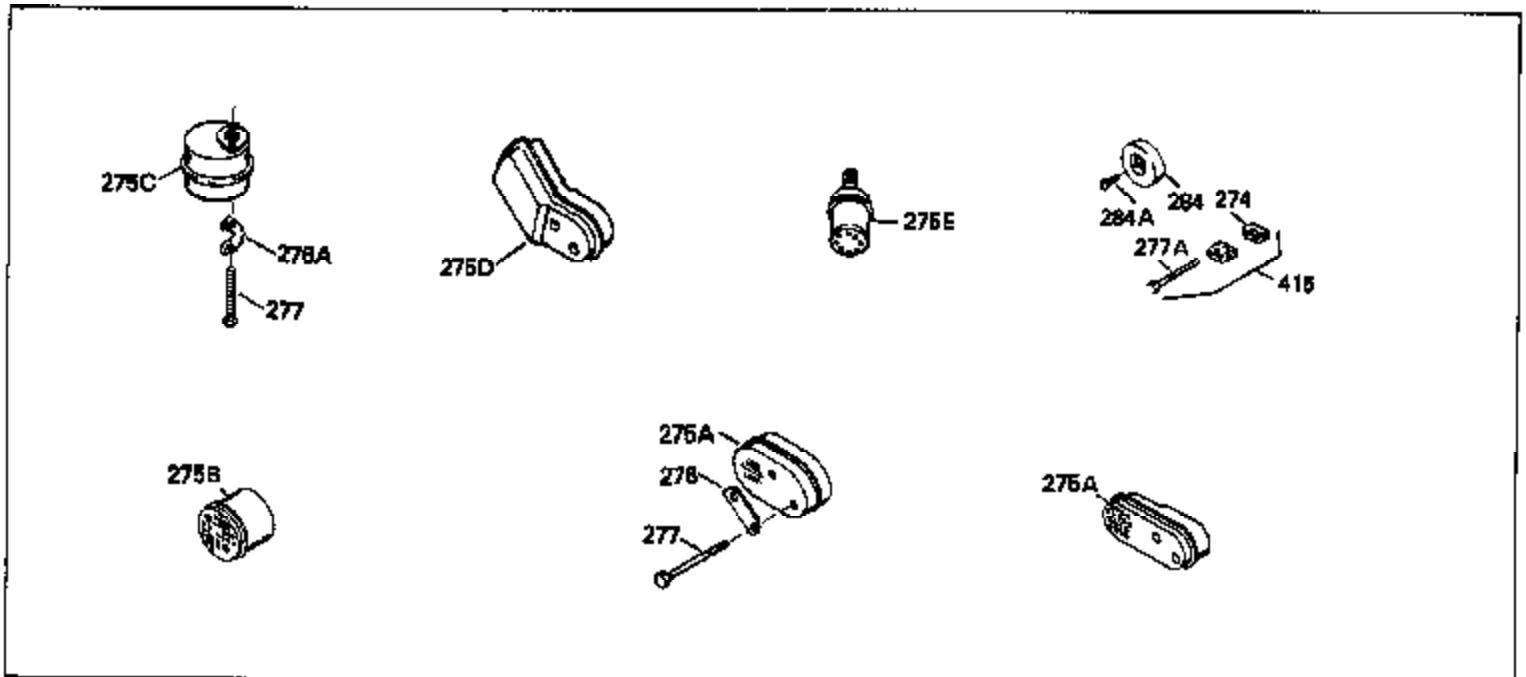

Ref #	Part Number	Qty	Description
210	27793		Clip, Conduit
211	28942		Screw, 10-32 x 3/8"
274	26754A		* Gasket, Exhaust (Use as required)
277A	30063		Screw, 1/4-20 x 1/2" (Use as required)
277	650795		Screw, 1/4-20 x 2-1/4"
370F	34387		Decal, Instruction (Optional)
379	631021		Inlet Needle, Seat & Clip Assy.
415	730162		Muffler Adap.Kit(Incl.274,277A)(Use a s req.)
430	730574		Debris Screen Kit (Incl. 370F,431-433)(Opt.)
431	35596		Screen, Debris (Optional)
432	35597		Bracket, Debris screen (Optional)
433	650910		Screw, 8-32 x 1/4" (Optional)