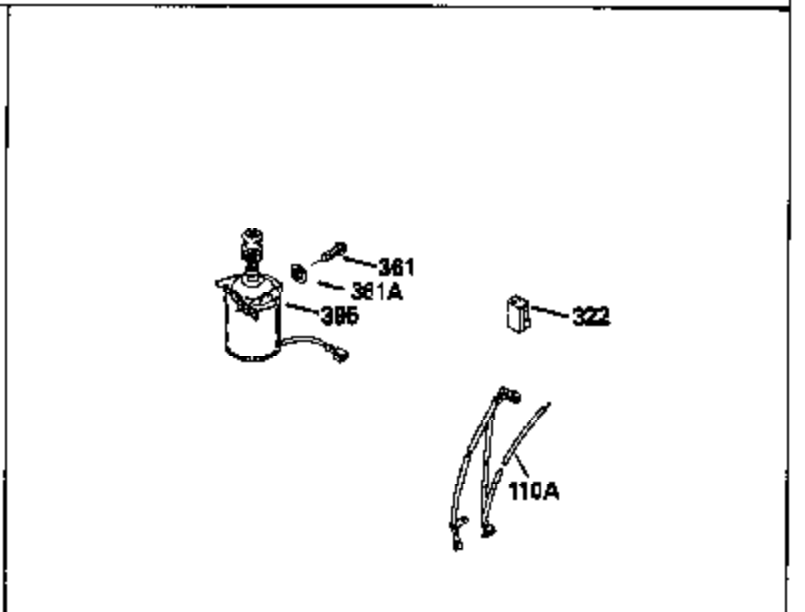

Ref #	Part Number	Qty	Description
210	27793		Clip, Conduit
211	28942		Screw, 10-32 x 3/8"
274	26754A		* Gasket, Exhaust (Use as required)
277A	30063		Screw, 1/4-20 x 1/2" (Use as required)
277	650795		Screw, 1/4-20 x 2-1/4"
370F	34387		Decal, Instruction (Optional)
379	631021		Inlet Needle, Seat & Clip Assy.
415	730162		Muffler Adap.Kit(Incl.274,277A)(Use a s req.)
430	730574		Debris Screen Kit (Incl. 370F,431-433)(Opt.)
431	35596		Screen, Debris (Optional)
432	35597		Bracket, Debris screen (Optional)
433	650910		Screw, 8-32 x 1/4" (Optional)