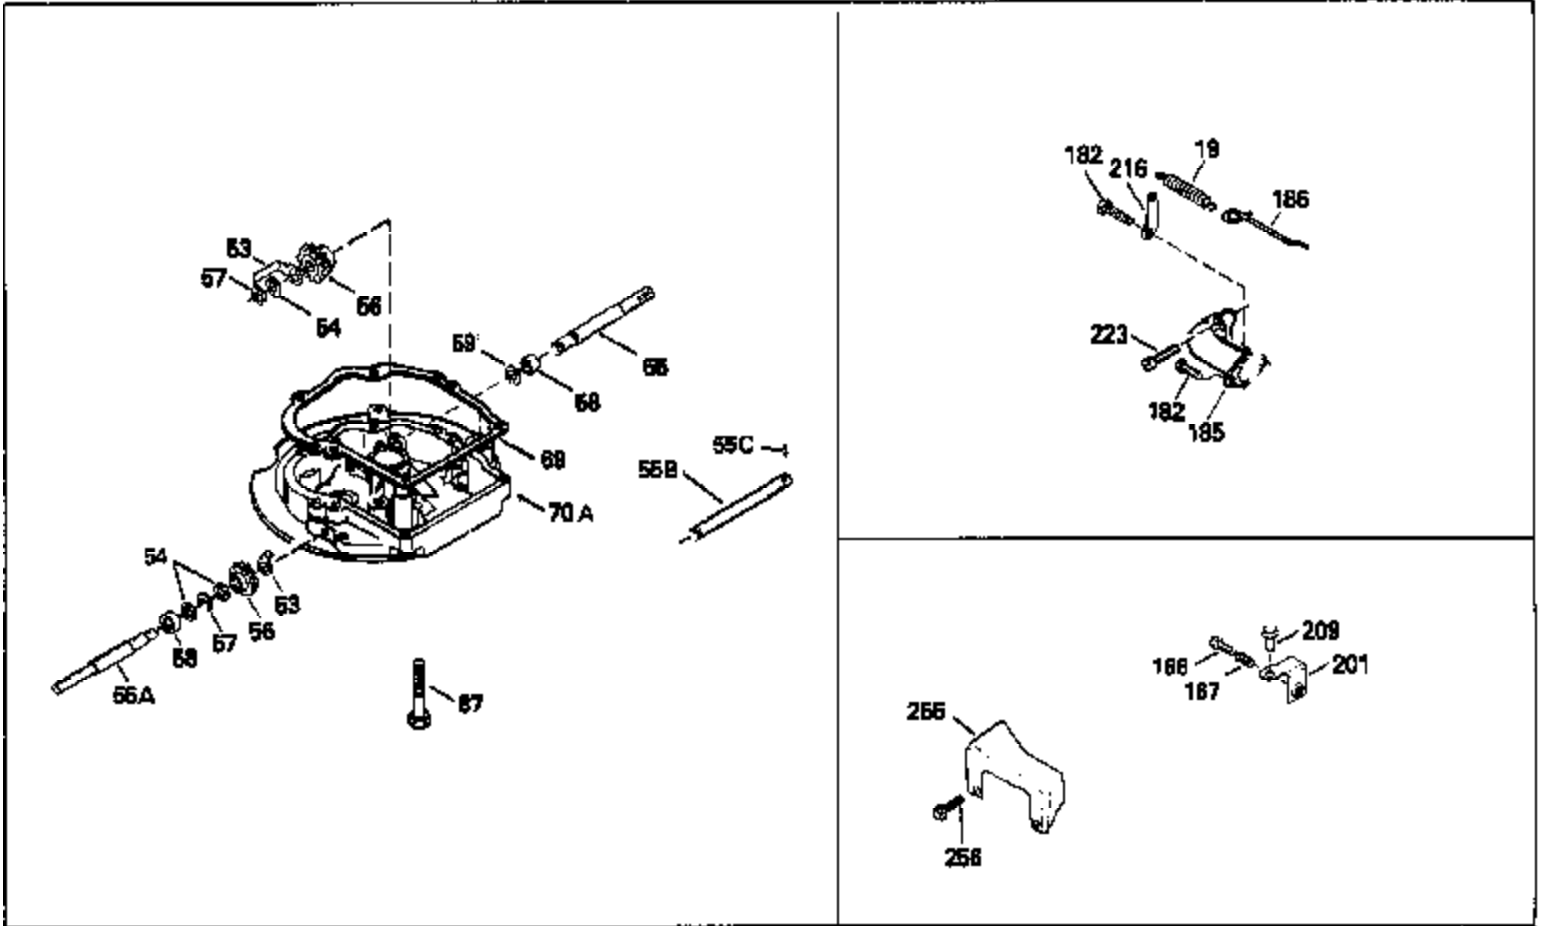

Ref #	Part Number	Qty	Description
19	31361		Spring, Extension
69	35261		* Gasket, Mounting flange
182	6201		Screw, 1/4-28 x 7/8"
185	31384A		Pipe, Intake (Incl. 224)
186	32653		Link, Governor spring
216	33086		Lever, Speed adjusting
223	650451		Screw, 1/4-20 x 1"
238	650806		Screw, 10-32 x 5/8"
246B	35435		Filter, Pre-Air (Use as required)
379	631021		Inlet Needle, Seat & Clip Assy.