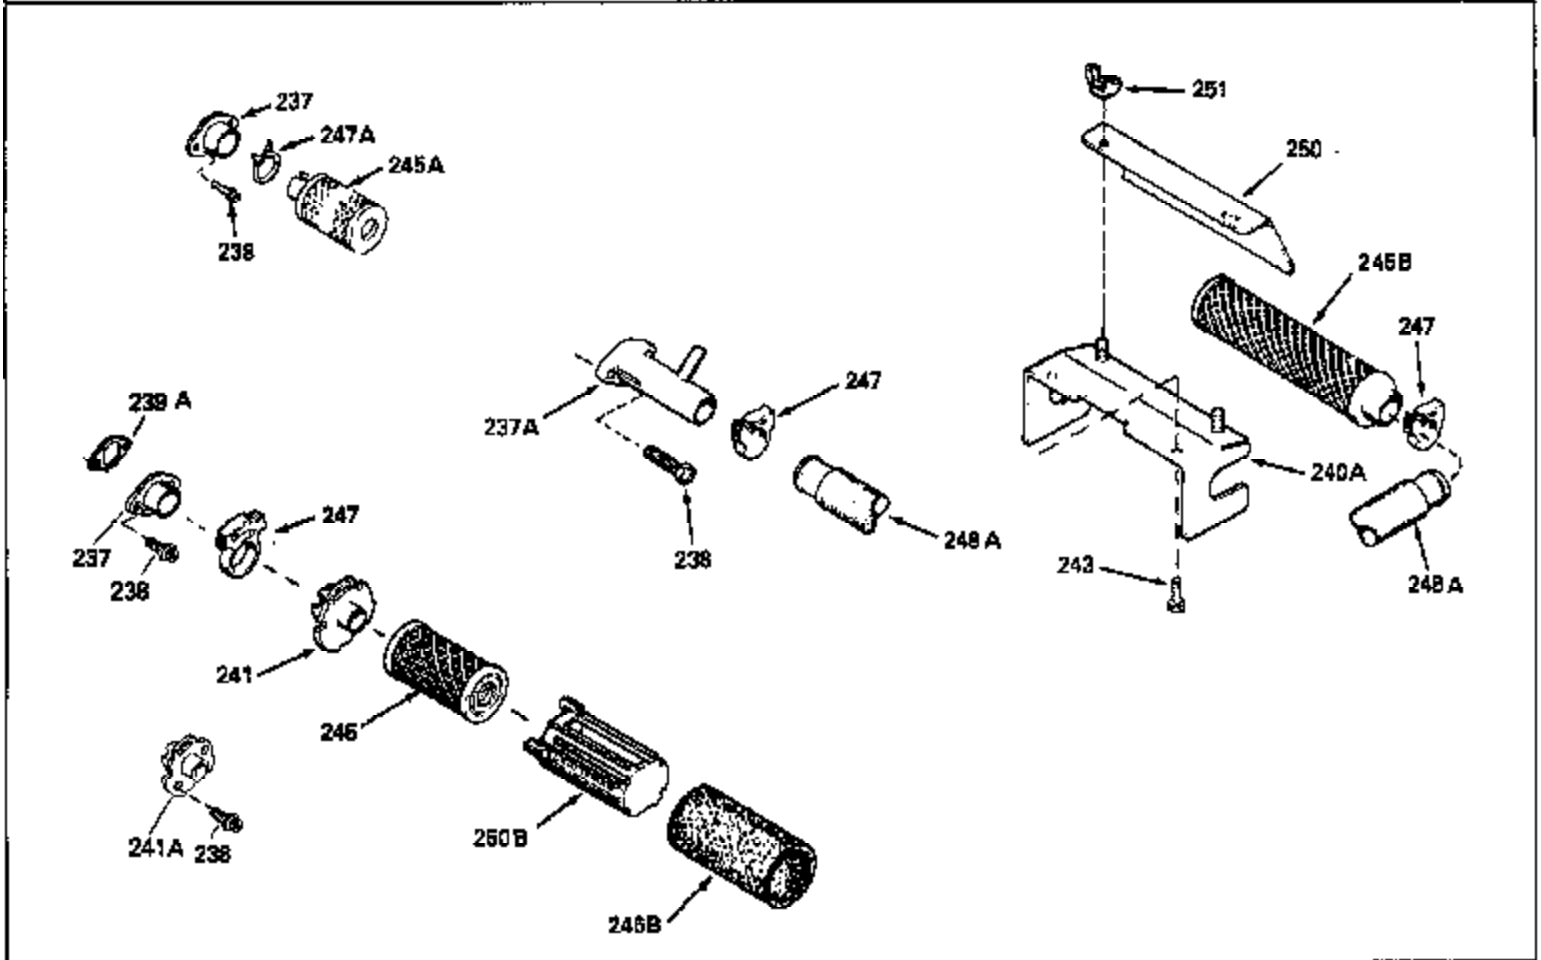

Ref #	Part Number	Qty	Description
19	31361		Spring, Extension
69	35261		* Gasket, Mounting flange
182	6201		Screw, 1/4-28 x 7/8"
185	31384A		Pipe, Intake (Incl. 224)
186	32653		Link, Governor spring
216	33086		Lever, Speed adjusting
223	650451		Screw, 1/4-20 x 1"
238	650806		Screw, 10-32 x 5/8"
246B	35435		Filter, Pre-Air (Use as required)
379	631021		Inlet Needle, Seat & Clip Assy.