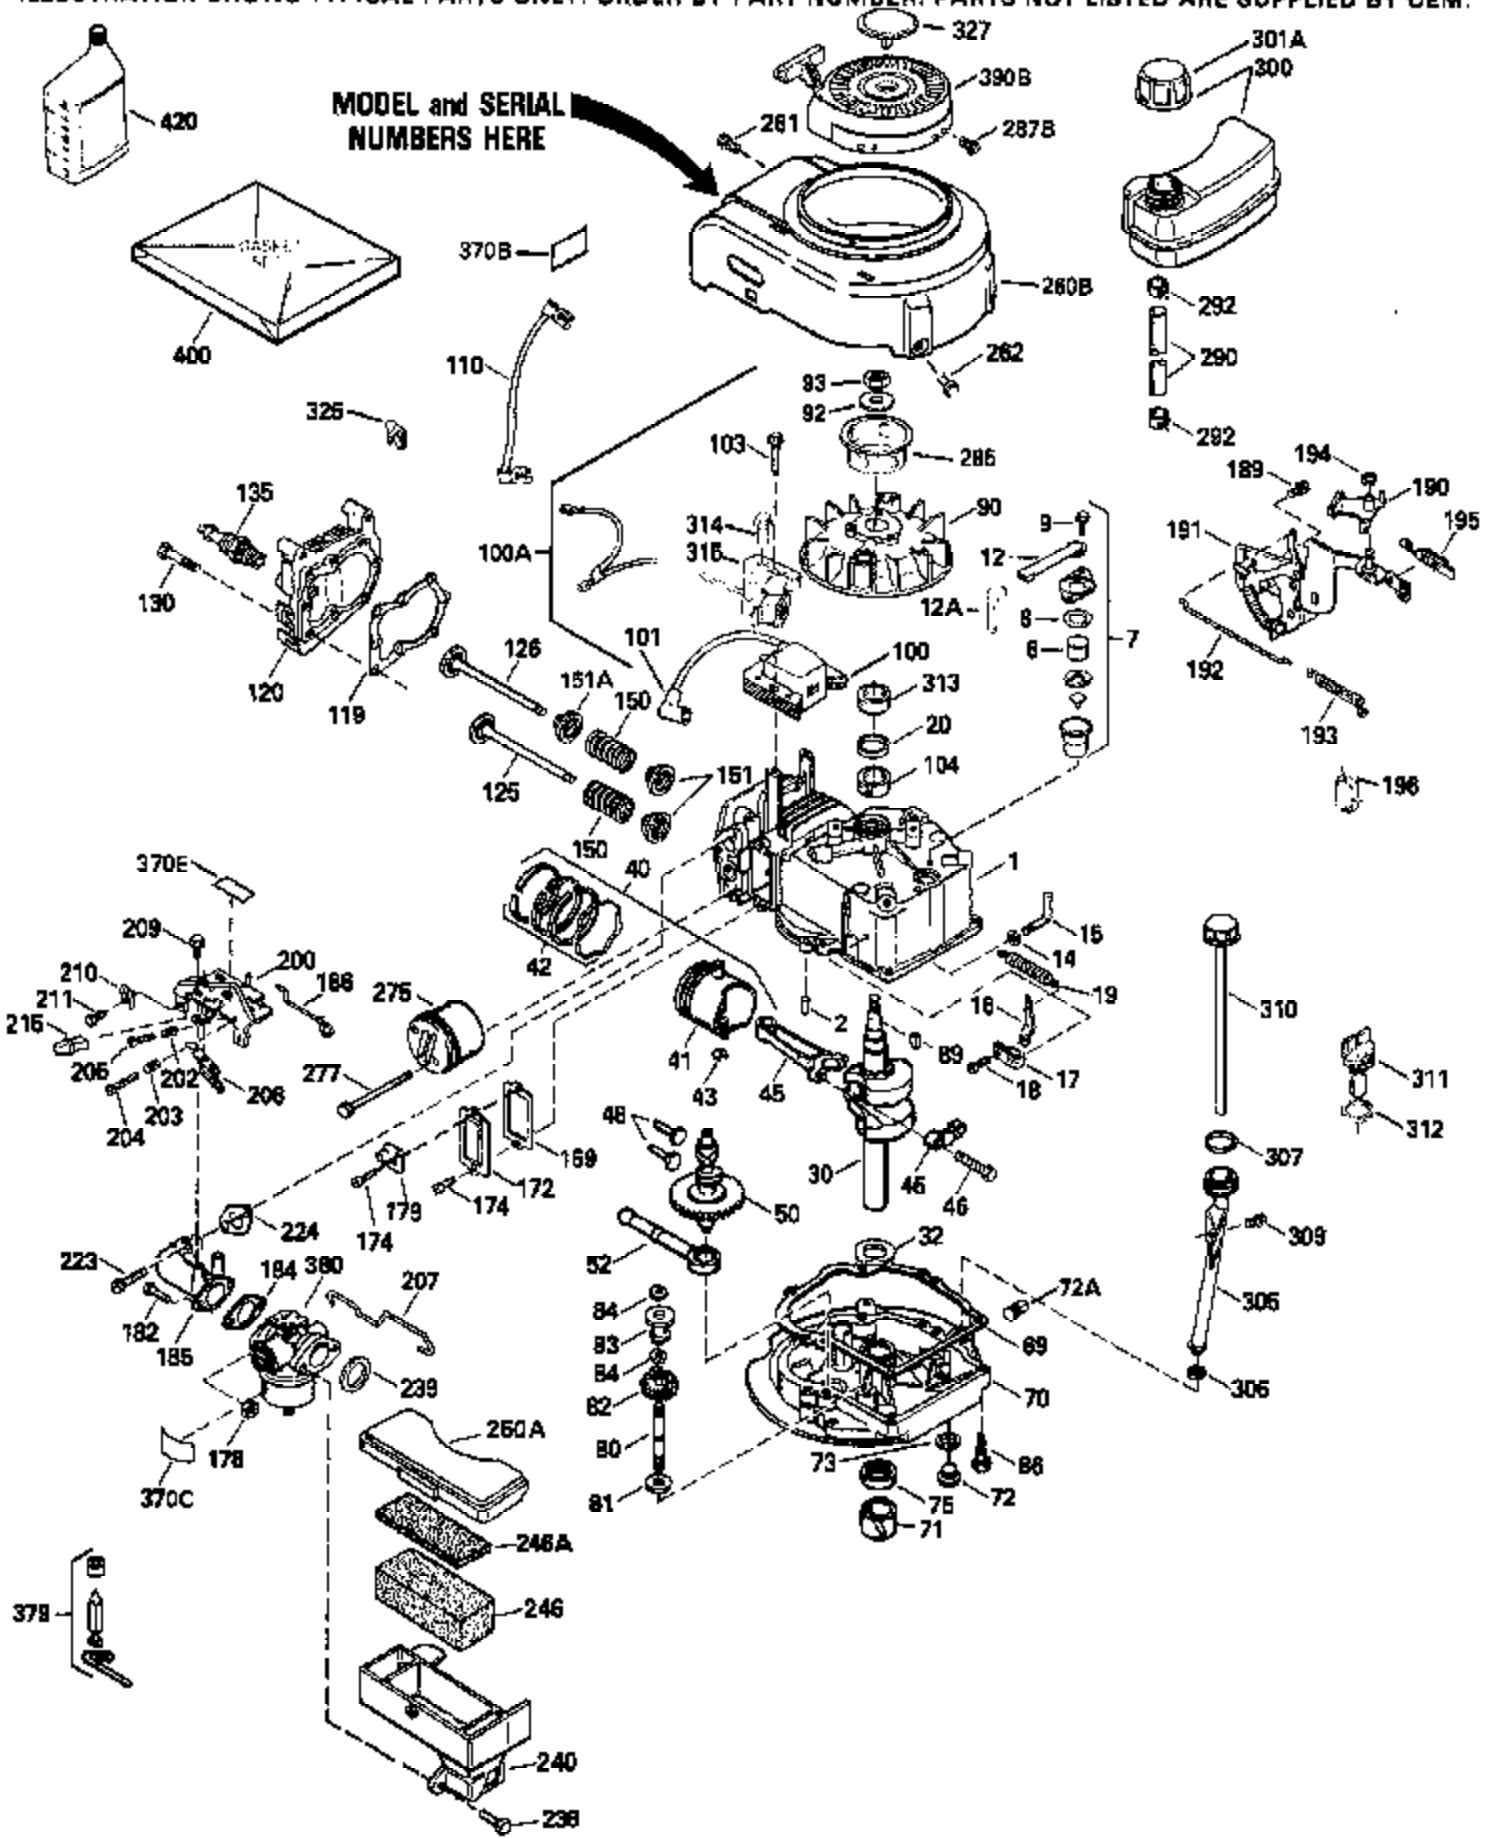

ILLUSTRATION SHOWS TYPICAL PARTS ONLY. ORDER BY PART NUMBER. PARTS NOT LISTED ARE SUPPLIED BY OEM.

MODEL and SERIAL
NUMBERS HERE

Ref #	Part Number	Qty	Description
1	35022		Cylinder Ass'y. (Incl.2, 8, 9 & 20) (2-5/16")
2	26727		Pin, Dowel
6	33734		Element, Breather
7	34214A		Breather Ass'y. (Incl. 6, 8, 9, 12 & 12A)
8	33735		* Gasket, Breather
9	30200		Screw, 10-24 x 9/16"
12	33886		Tube, Breather
14	28277		Washer
15	30589		Rod, Governor (Incl. 14)
16	31383A		Lever, Governor
17	31335		Clamp, Governor lever
18	650548		Screw, 8-32 x 5/16"
19	31361		Spring, Extension
20	32600		Seal, Oil
30	34473		Crankshaft Ass'y.
40	34499		Piston, Pin & Ring Set (Std.) (2-5/16 " Bore)
40	34526		Piston, Pin & Ring Set (.010" OS)
40	34527		Piston, Pin & Ring Set (.020" OS)
41	31761B		Piston & Pin Ass'y. (Incl. 43)(Std.)(2-5/16")
41	32662B		Piston & Pin Ass'y. (Incl. 43) (.010" OS)
41	32663B		Piston & Pin Ass'y. (Incl. 43) (.020" OS)
42	27565		Ring Set (Std.) (2-5/16" Bore)
42	27566		Ring Set (.010" OS)
42	27567		Ring Set (.020" OS)
43	20381		Ring, Piston pin retaining
45	30963B		Rod Assy., Connecting (Incl. 46)
46	32610A		Bolt, Connecting rod
48	27241		Lifter, Valve
50	33148A		Camshaft
52	29914		Oil Pump Assy.
69	35261		* Gasket, Mounting flange
70	30571A		Flange Ass'y. (Incl. 72, 73, 75, 80 & 311)
72	30572		Plug, Oil drain (Incl. 73)
73	28833		* Drain Plug Gasket (Not req. W/plastic plug)
75	26208		Seal, Oil
80	30574		Shaft, Governor
81	30590A		Washer, Flat
82	30591		Gear Assy., Governor (Incl. 81)
83	30588A		Spool, Governor
84	29193		Ring, Retaining
86	650488		Screw, 1/4-20 x 1-1/4"
89	611004		Flywheel Key
90	611046A		Flywheel
92	650815		Washer, Belleville
93	650816		Nut, Flywheel
100	730207		Magneto-to-Solid State Conversion Kit (Includes solid state module, solid state flywheel key, and instructions.)(Use as required on external ignition engines only.)
100	34443A		Solid State Assy.
103	650814		Screw, Torx T-15, 10-24 x 1"
110	34961		Ground Wire
119	29953C		* Gasket, Cylinder head
120	34335		Head, Cylinder
125	29313C		Exhaust Valve (Std.) (Incl. 151)
125	29315C		Exhaust Valve (1/32" OS) (Incl. 151)
126	29314B		Intake Valve (Std.) (Incl. 151)
126	29315C		Intake Valve (1/32" OS) (Incl. 151)