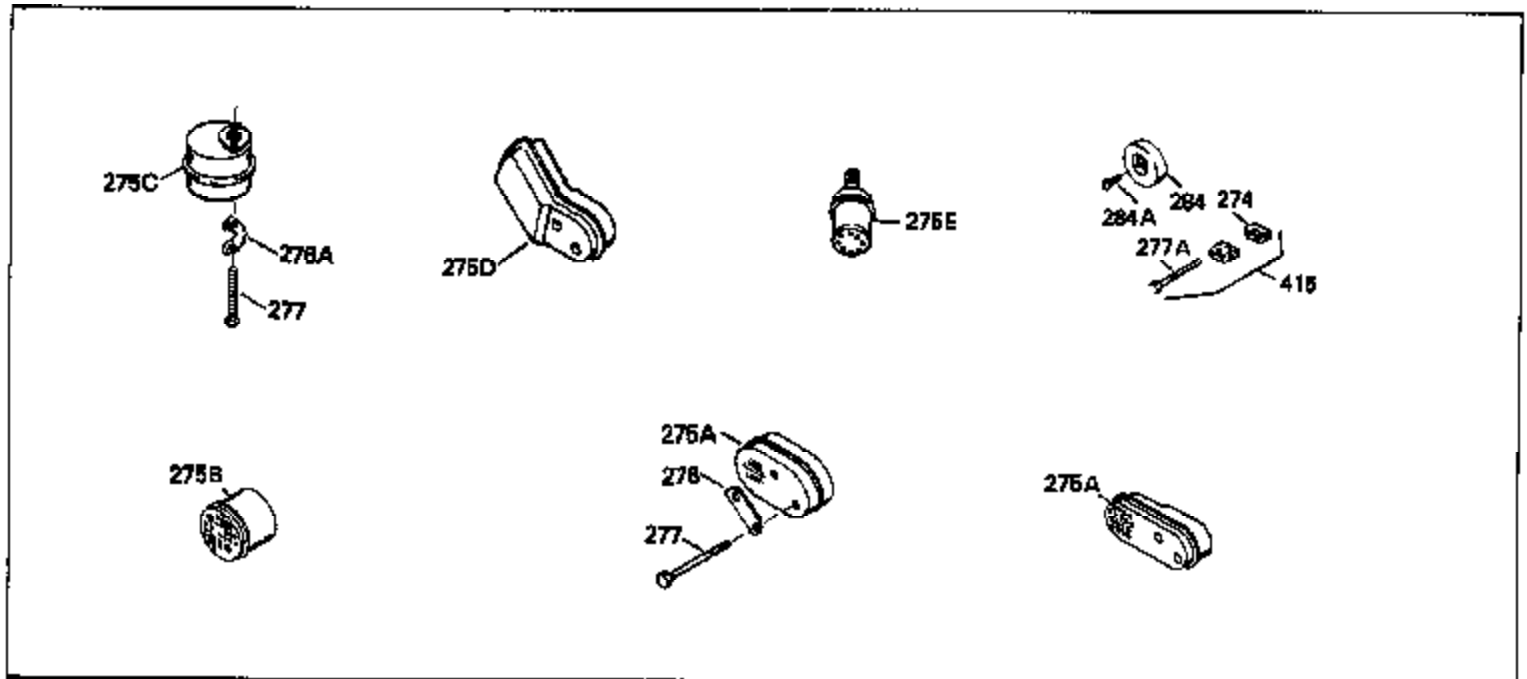

Ref #	Part Number	Qty	Description
189	650839		Screw, 1/4-20 x 3/8"
190	35831		Lever, Brake
191	35015B		Bracket Assy., S.E. Brake (Incl. 195)
194	32309		Ring, Retaining
195	610973		Terminal Assy.
274	26754A		* Gasket, Exhaust (Use as required)
277A	30063		Screw, 1/4-20 x 1/2" (Use as required)
277	650795		Screw, 1/4-20 x 2-1/4"
370F	34387		Decal, Instruction (Optional)
379	631021		Inlet Needle, Seat & Clip Assy.
415	730162		Muffler Adap.Kit(Incl.274,277A)(Use a s req.)
430	730574		Debris Screen Kit (Incl. 370F,431-433)(Opt.)
431	35596		Screen, Debris (Optional)
432	35597		Bracket, Debris screen (Optional)
433	650910		Screw, 8-32 x 1/4" (Optional)