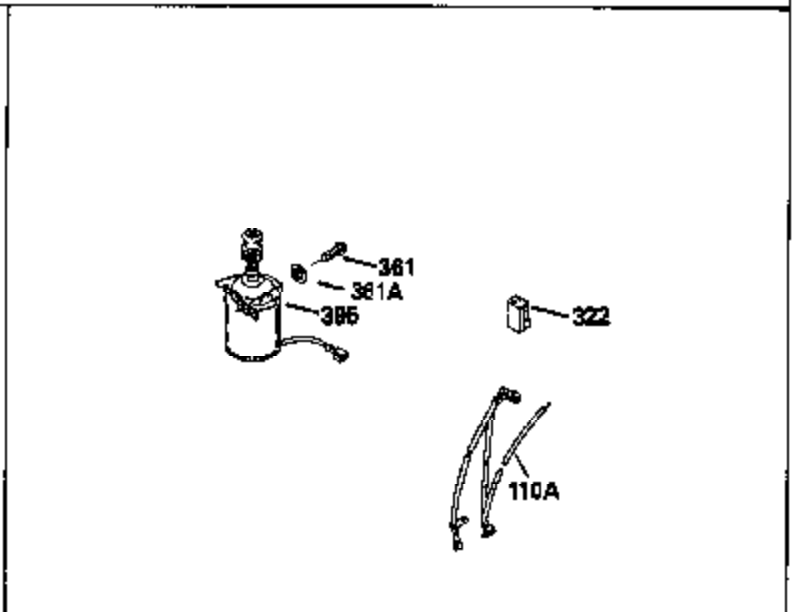

Ref #	Part Number	Qty	Description
189	650839		Screw, 1/4-20 x 3/8"
190	35831		Lever, Brake
191	35015B		Bracket Assy., S.E. Brake (Incl. 195)
194	32309		Ring, Retaining
195	610973		Terminal Assy.
274	26754A		* Gasket, Exhaust (Use as required)
277A	30063		Screw, 1/4-20 x 1/2" (Use as required)
277	650795		Screw, 1/4-20 x 2-1/4"
370F	34387		Decal, Instruction (Optional)
379	631021		Inlet Needle, Seat & Clip Assy.
415	730162		Muffler Adap.Kit(Incl.274,277A)(Use a s req.)
430	730574		Debris Screen Kit (Incl. 370F,431-433)(Opt.)
431	35596		Screen, Debris (Optional)
432	35597		Bracket, Debris screen (Optional)
433	650910		Screw, 8-32 x 1/4" (Optional)