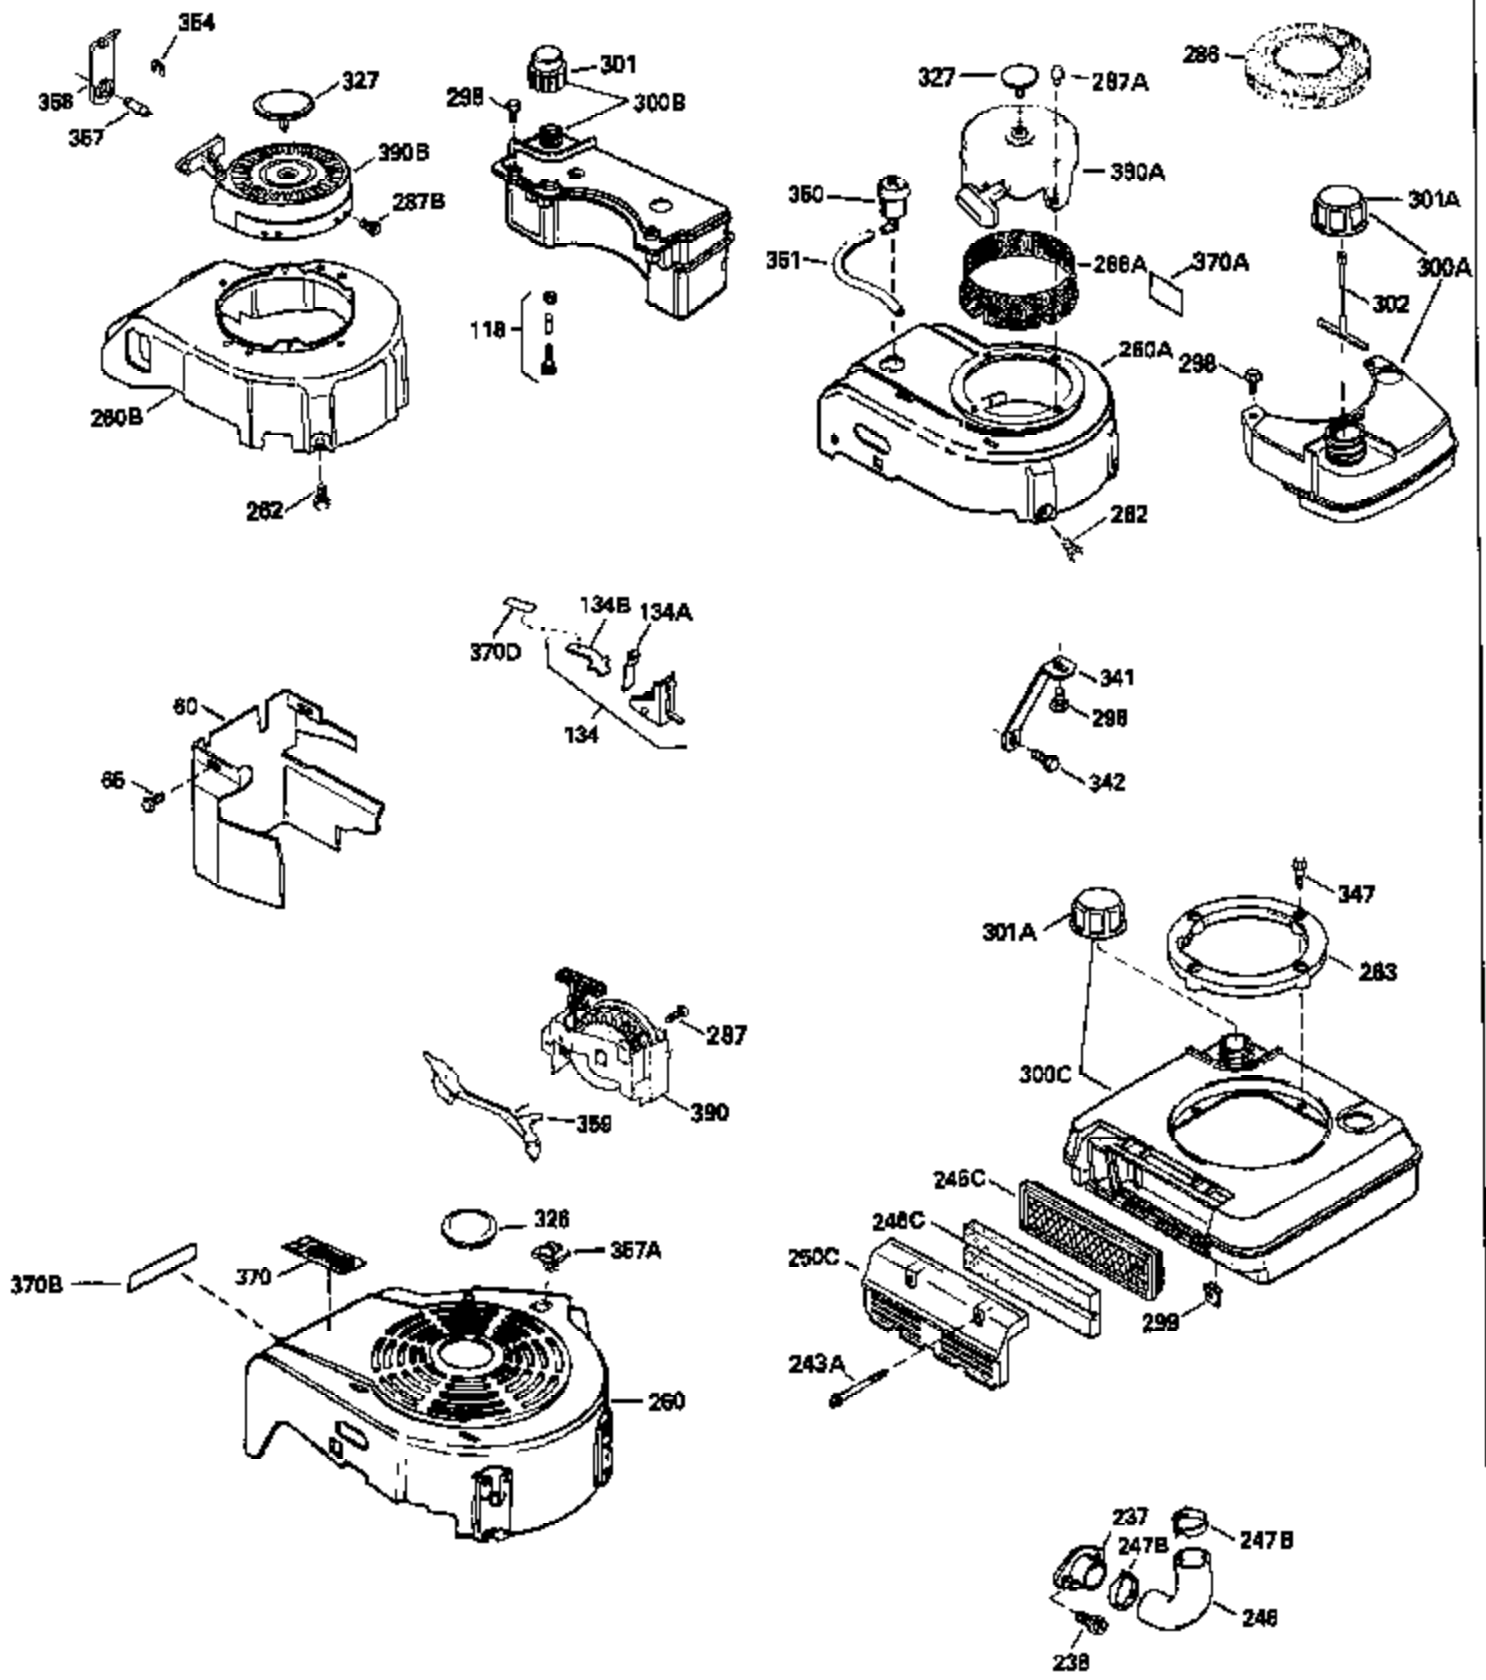

ILLUSTRATION SHOWS TYPICAL PARTS ONLY. ORDER BY PART NUMBER. PARTS NOT LISTED ARE SUPPLIED BY OEM.

Ref #	Part Number	Qty	Description
118	730194		Rope Guide Kit (Use as required with 34476 fuel tank)
238	650806		Screw, 10-32 x 5/8"
246C	35705		Filter, Pre-Air (Optional)
260A	34859		Housing, Blower
262	650831		Screw, 1/4-20 x 15/32"
286	35009		Screen, Starter cup
287A	650735		Screw, 10-24 x 3/8" (Use as required)
287A			Pop Rivet, (3/16" Dia.)(Purchase locally)
301	33032		Fuel Cap
354	35025		Staple (Not used on all models)
357	34985		Rope Stop & Staple Ass'y. (Incl. 354)
370A	34346		Decal, Instruction
370	550223		Decal, Name
379	631021		Inlet Needle, Seat & Clip Assy.
390A	590420A		Rewind Starter (Refer to Division 5, Section C, page 25 or Fiche 8, Grid G-7 for breakdown)