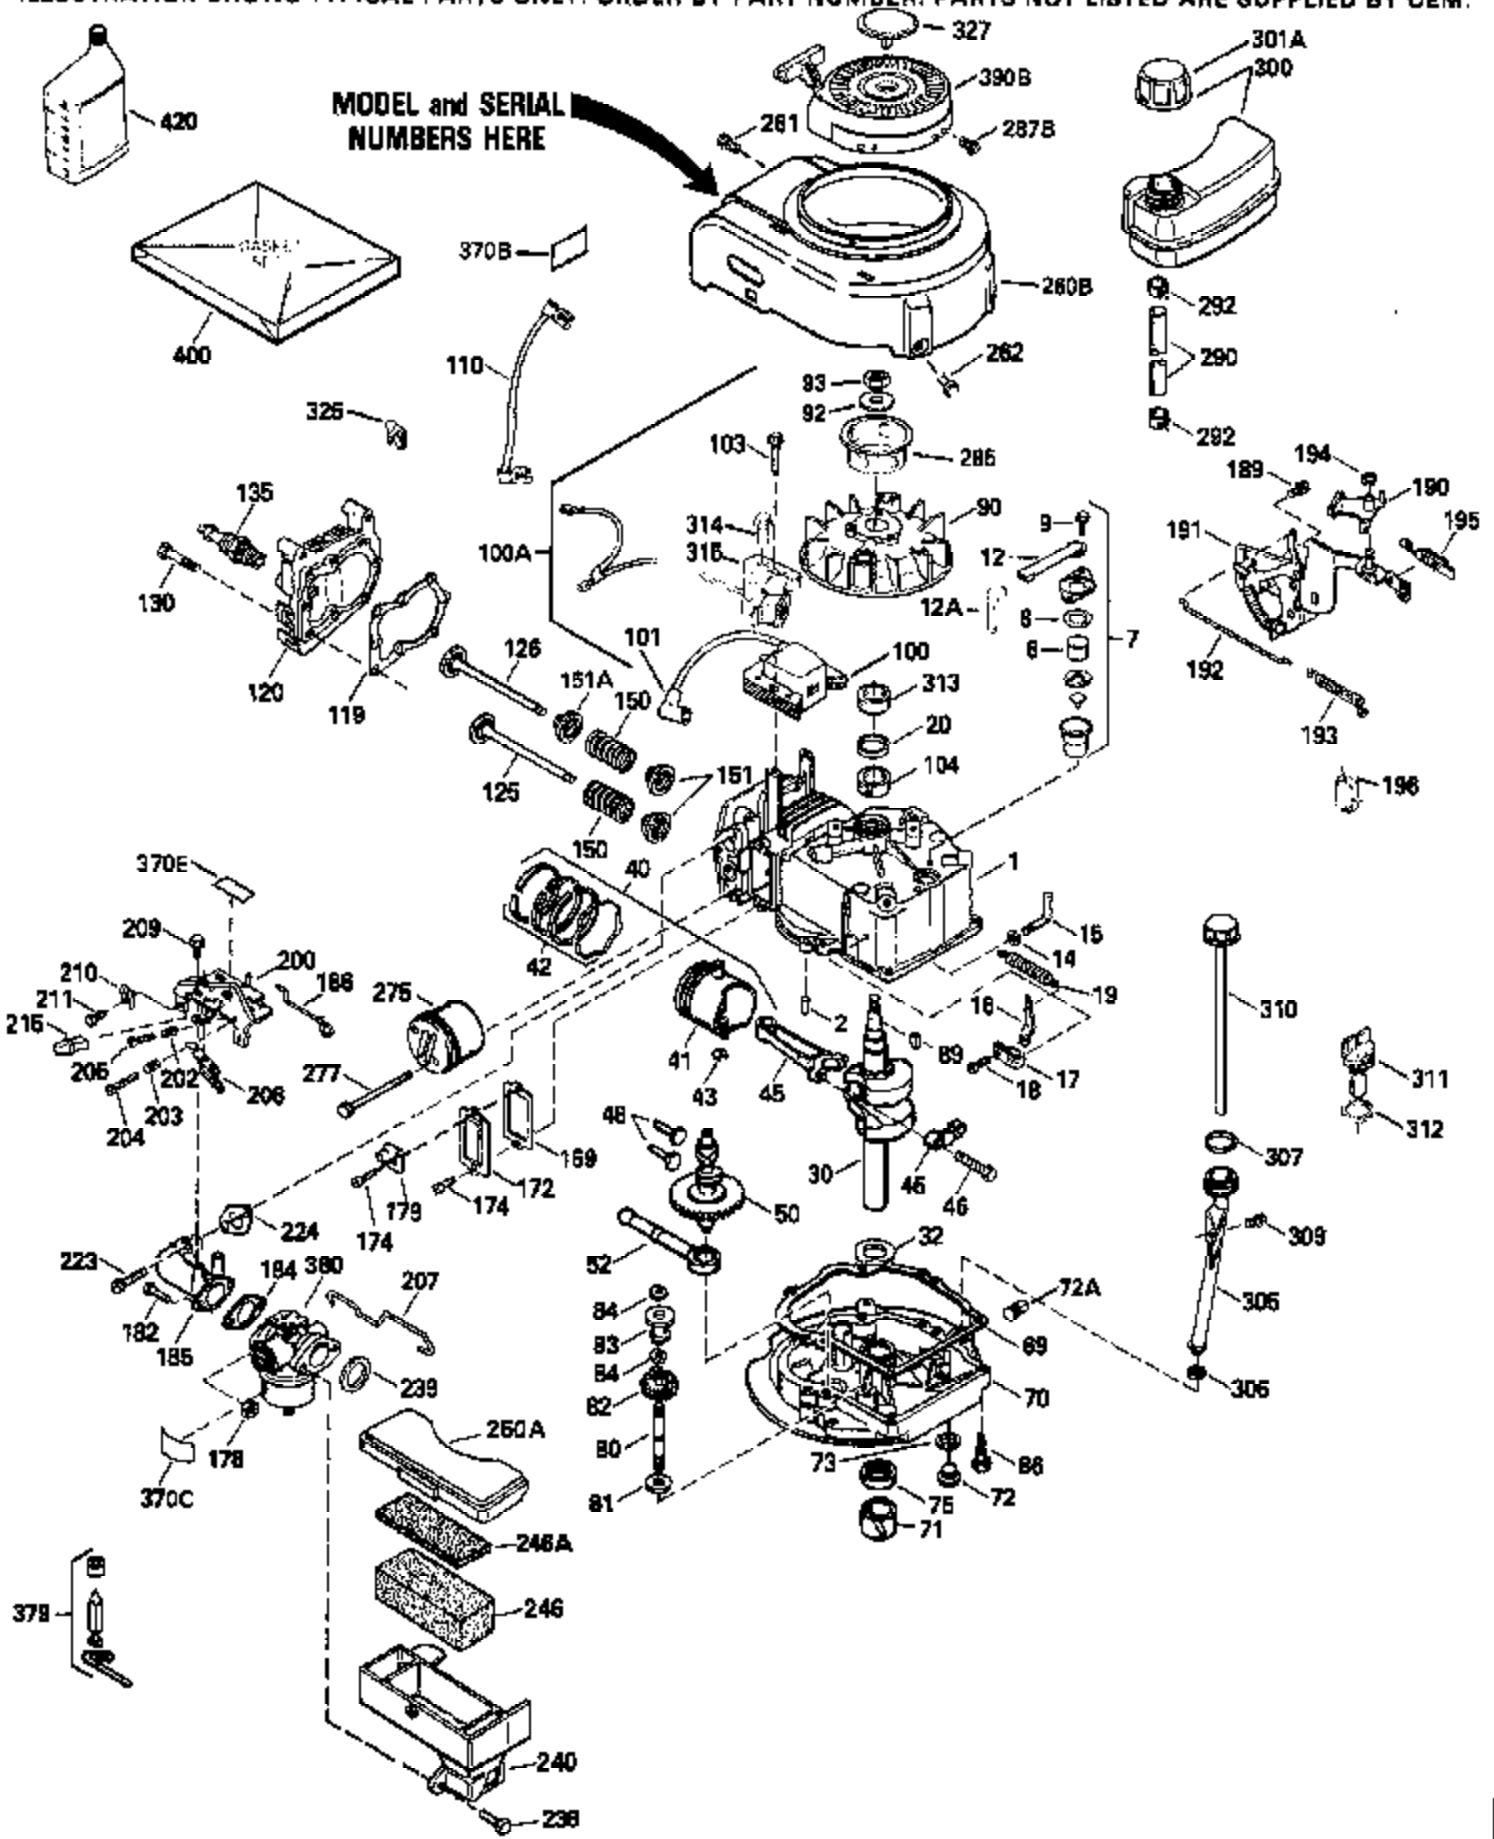

ILLUSTRATION SHOWS TYPICAL PARTS ONLY. ORDER BY PART NUMBER. PARTS NOT LISTED ARE SUPPLIED BY OEM.

MODEL and SERIAL
NUMBERS HERE

Ref #	Part Number	Qty	Description
1	35022		Cylinder Ass'y. (Incl.2, 8, 9 & 20) (2-5/16")
2	26727		Pin, Dowel
6	33734		Element, Breather
7	34214A		Breather Ass'y. (Incl. 6, 8, 9, 12 & 12A)
8	33735		* Gasket, Breather
9	30200		Screw, 10-24 x 9/16"
12	33886		Tube, Breather
14	28277		Washer
15	30589		Rod, Governor (Incl. 14)
16	31383A		Lever, Governor
17	31335		Clamp, Governor lever
18	650548		Screw, 8-32 x 5/16"
19	31361		Spring, Extension
20	32600		Seal, Oil
30	34460A		Crankshaft Ass'y.
40	34499		Piston, Pin & Ring Set (Std.) (2-5/16 " Bore)
40	34526		Piston, Pin & Ring Set (.010" OS)
40	34527		Piston, Pin & Ring Set (.020" OS)
41	31761B		Piston & Pin Ass'y. (Incl. 43)(Std.)(2-5/16")
41	32662B		Piston & Pin Ass'y. (Incl. 43) (.010" OS)
41	32663B		Piston & Pin Ass'y. (Incl. 43) (.020" OS)
42	27565		Ring Set (Std.) (2-5/16" Bore)
42	27566		Ring Set (.010" OS)
42	27567		Ring Set (.020" OS)
43	20381		Ring, Piston pin retaining
45	30963B		Rod Assy., Connecting (Incl. 46)
46	32610A		Bolt, Connecting rod
48	27241		Lifter, Valve
50	33553		Camshaft (MCR)
52	29914		Oil Pump Assy.
69	35261		* Gasket, Mounting flange
70	30571A		Flange Ass'y. (Incl. 72, 73, 75, 80 & 311)
72A	9556		Plug, Pipe
72	30572		Plug, Oil drain (Incl. 73)
73	28833		* Drain Plug Gasket (Not req. W/plastic plug)
75	26208		Seal, Oil
80	30574		Shaft, Governor
81	30590A		Washer, Flat
82	30591		Gear Assy., Governor (Incl. 81)
83	30588A		Spool, Governor
84	29193		Ring, Retaining
86	650488		Screw, 1/4-20 x 1-1/4"
89	611004		Flywheel Key
90	611046A		Flywheel
92	650815		Washer, Belleville
93	650816		Nut, Flywheel
100	730207		Magneto-to-Solid State Conversion Kit (Includes solid state module, solid state flywheel key, and instructions.)(Use as required on external ignition engines only.)
100	34443A		Solid State Assy.
103	650814		Screw, Torx T-15, 10-24 x 1"
110	34961		Ground Wire
119	29953C		* Gasket, Cylinder head
120	34335		Head, Cylinder
125	29313C		Exhaust Valve (Std.) (Incl. 151)
125	29315C		Exhaust Valve (1/32" OS) (Incl. 151)
126	29314B		Intake Valve (Std.) (Incl. 151)