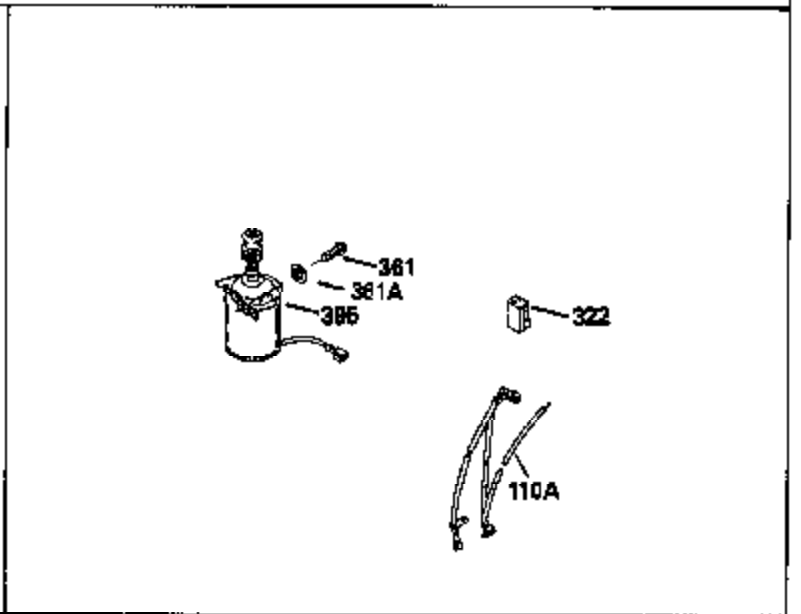

Ref #	Part Number	Qty	Description
420	730225		SAE 30, 4-Cycle Engine Oil (Quart)

ILLUSTRATION SHOWS TYPICAL PARTS ONLY. ORDER BY PART NUMBER. PARTS NOT LISTED ARE SUPPLIED BY OEM.

Ref #	Part Number	Qty	Description
118	730194		Rope Guide Kit (Use as required with 34476 fuel tank)
238	650806		Screw, 10-32 x 5/8"
246C	35705		Filter, Pre-Air (Optional)
260A	34859		Housing, Blower
262	650831		Screw, 1/4-20 x 15/32"
286	35009		Screen, Starter cup
287A	650735		Screw, 10-24 x 3/8" (Use as required)
287A			Pop Rivet, (3/16" Dia.)(Purchase locally)
301	33032		Fuel Cap
370A	34346		Decal, Instruction
379	631021		Inlet Needle, Seat & Clip Assy.
390A	590420A		Rewind Starter (Refer to Division 5, Section C, page 25 or Fiche 8, Grid G-7 for breakdown)