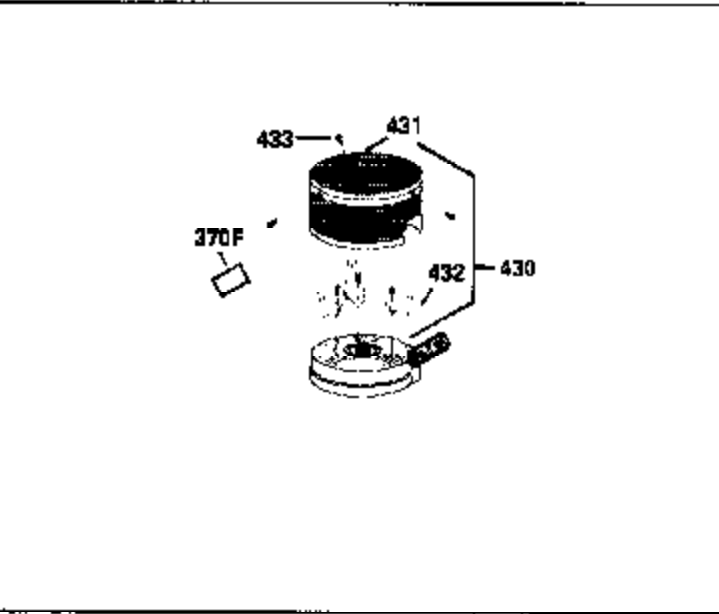

Ref #	Part Number	Qty	Description
420	730225		SAE 30, 4-Cycle Engine Oil (Quart)

ILLUSTRATION SHOWS TYPICAL PARTS ONLY. ORDER BY PART NUMBER. PARTS NOT LISTED ARE SUPPLIED BY OEM.

Ref #	Part Number	Qty	Description
118	730194		Rope Guide Kit (Use as required with 34476 fuel tank)
238	650806		Screw, 10-32 x 5/8"
246C	35705		Filter, Pre-Air (Optional)
260A	34859		Housing, Blower
262	650831		Screw, 1/4-20 x 15/32"
286	35009		Screen, Starter cup
287A	650735		Screw, 10-24 x 3/8" (Use as required)
287A			Pop Rivet, (3/16" Dia.)(Purchase locally)
301	33032		Fuel Cap
370A	34346		Decal, Instruction
379	631021		Inlet Needle, Seat & Clip Assy.
390A	590420A		Rewind Starter (Refer to Division 5, Section C, page 25 or Fiche 8, Grid G-7 for breakdown)