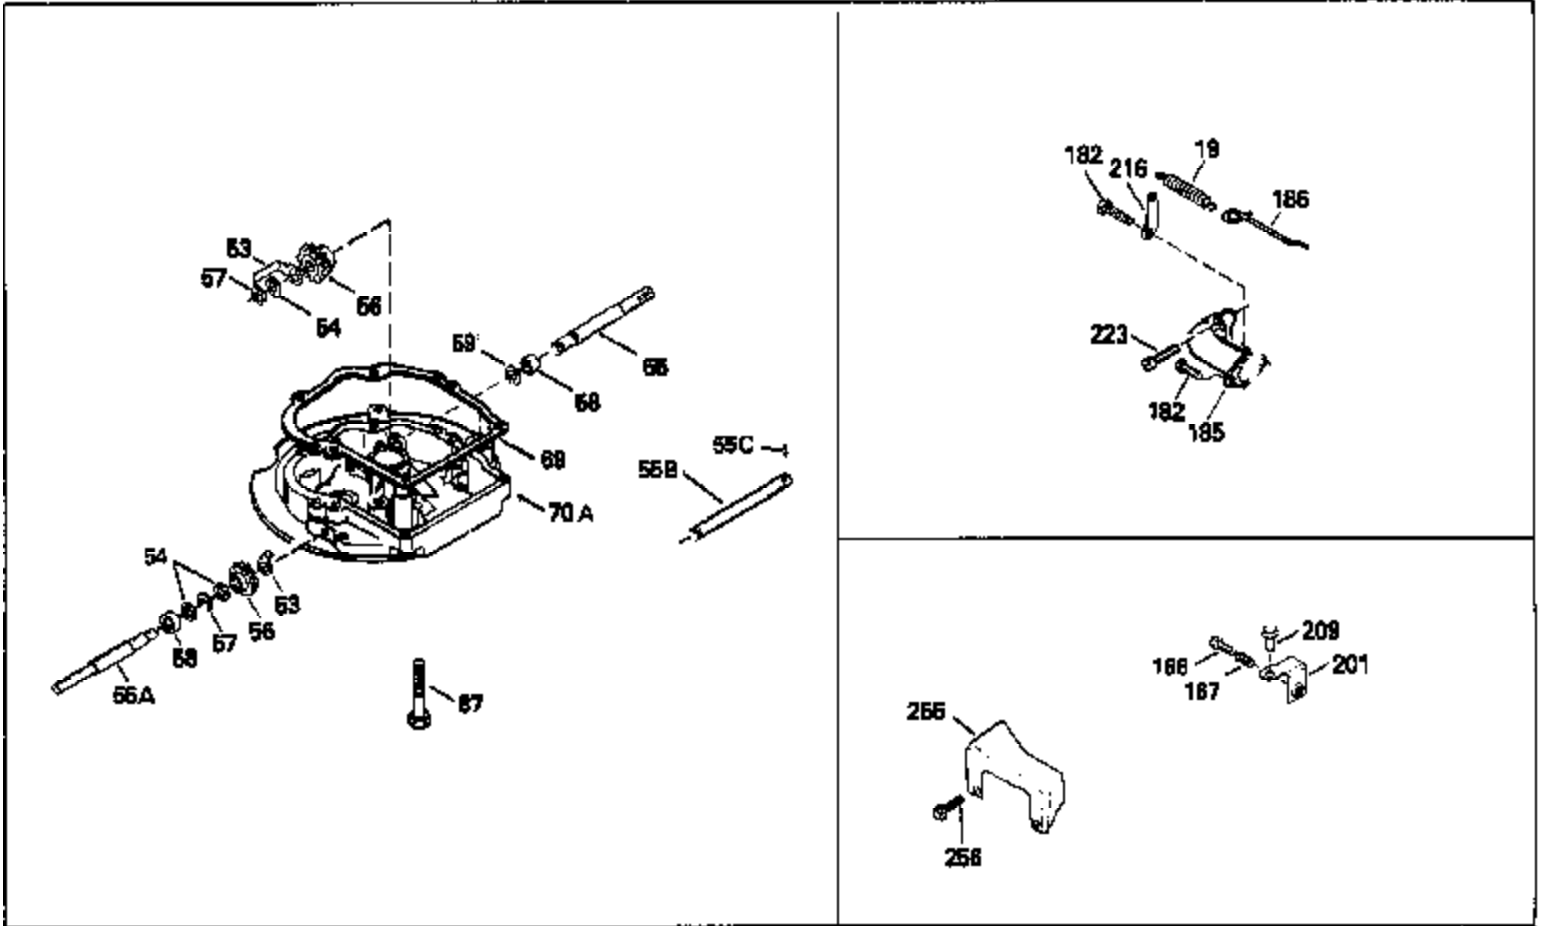

Ref #	Part Number	Qty	Description
420	730225		SAE 30, 4-Cycle Engine Oil (Quart)

ILLUSTRATION SHOWS TYPICAL PARTS ONLY. ORDER BY PART NUMBER. PARTS NOT LISTED ARE SUPPLIED BY OEM.

Ref #	Part Number	Qty	Description
118	730194		Rope Guide Kit (Use as required with 34476 fuel tank)
238	650806		Screw, 10-32 x 5/8"
246C	35705		Filter, Pre-Air (Optional)
260A	34859		Housing, Blower
262	650831		Screw, 1/4-20 x 15/32"
286	35009		Screen, Starter cup
287A	650735		Screw, 10-24 x 3/8" (Use as required)
287A			Pop Rivet, (3/16" Dia.)(Purchase locally)
301	33032		Fuel Cap
370A	34346		Decal, Instruction
379	631021		Inlet Needle, Seat & Clip Assy.
390A	590420A		Rewind Starter (Refer to Division 5, Section C, page 25 or Fiche 8, Grid G-7 for breakdown)

Ref #	Part Number	Qty	Description
19	31361		Spring, Extension
69	35261		* Gasket, Mounting flange
182	6201		Screw, 1/4-28 x 7/8"
185	31384A		Pipe, Intake (Incl. 224)
186	34337		Link, Governor spring
209	30200		Screw, 10-24 x 9/16"
223	650451		Screw, 1/4-20 x 1"
238	650806		Screw, 10-32 x 5/8"
246B	35435		Filter, Pre-Air (Use as required)
379	631021		Inlet Needle, Seat & Clip Assy.