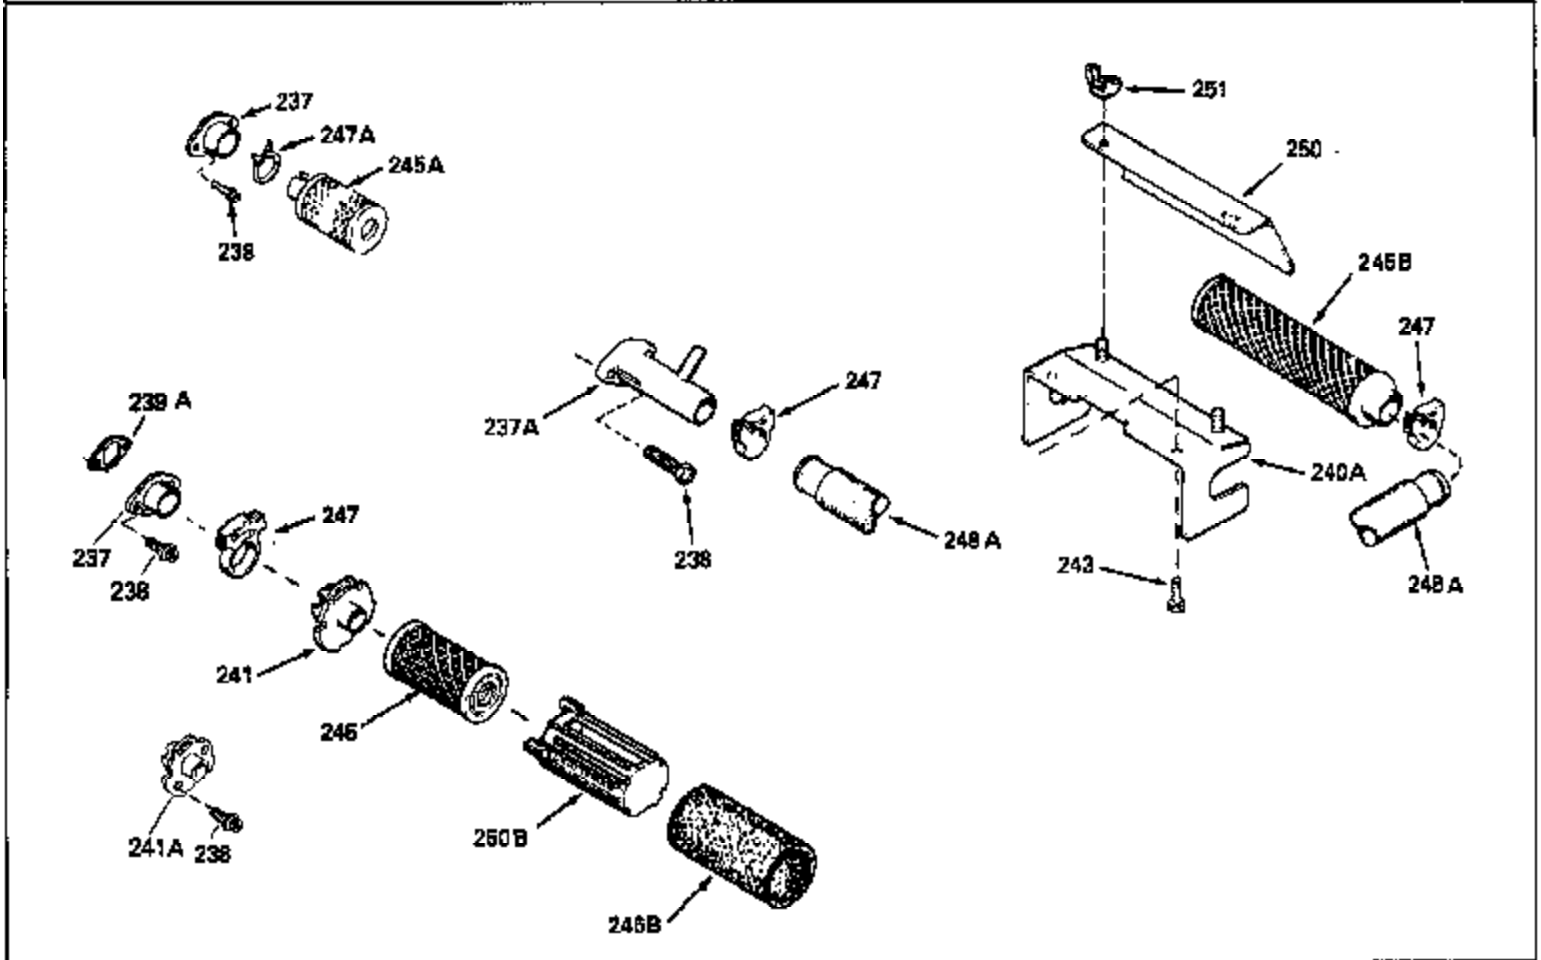

Ref #	Part Number	Qty	Description
420	730225		SAE 30, 4-Cycle Engine Oil (Quart)

ILLUSTRATION SHOWS TYPICAL PARTS ONLY. ORDER BY PART NUMBER. PARTS NOT LISTED ARE SUPPLIED BY OEM.

Ref #	Part Number	Qty	Description
118	730194		Rope Guide Kit (Use as required with 34476 fuel tank)
238	650806		Screw, 10-32 x 5/8"
246C	35705		Filter, Pre-Air (Optional)
260A	34859		Housing, Blower
262	650831		Screw, 1/4-20 x 15/32"
286	35009		Screen, Starter cup
287A	650735		Screw, 10-24 x 3/8" (Use as required)
287A			Pop Rivet, (3/16" Dia.)(Purchase locally)
301	33032		Fuel Cap
370A	34346		Decal, Instruction
379	631021		Inlet Needle, Seat & Clip Assy.
390A	590420A		Rewind Starter (Refer to Division 5, Section C, page 25 or Fiche 8, Grid G-7 for breakdown)

Ref #	Part Number	Qty	Description
19	31361		Spring, Extension
69	35261		* Gasket, Mounting flange
182	6201		Screw, 1/4-28 x 7/8"
185	31384A		Pipe, Intake (Incl. 224)
186	34337		Link, Governor spring
209	30200		Screw, 10-24 x 9/16"
223	650451		Screw, 1/4-20 x 1"
238	650806		Screw, 10-32 x 5/8"
246B	35435		Filter, Pre-Air (Use as required)
379	631021		Inlet Needle, Seat & Clip Assy.