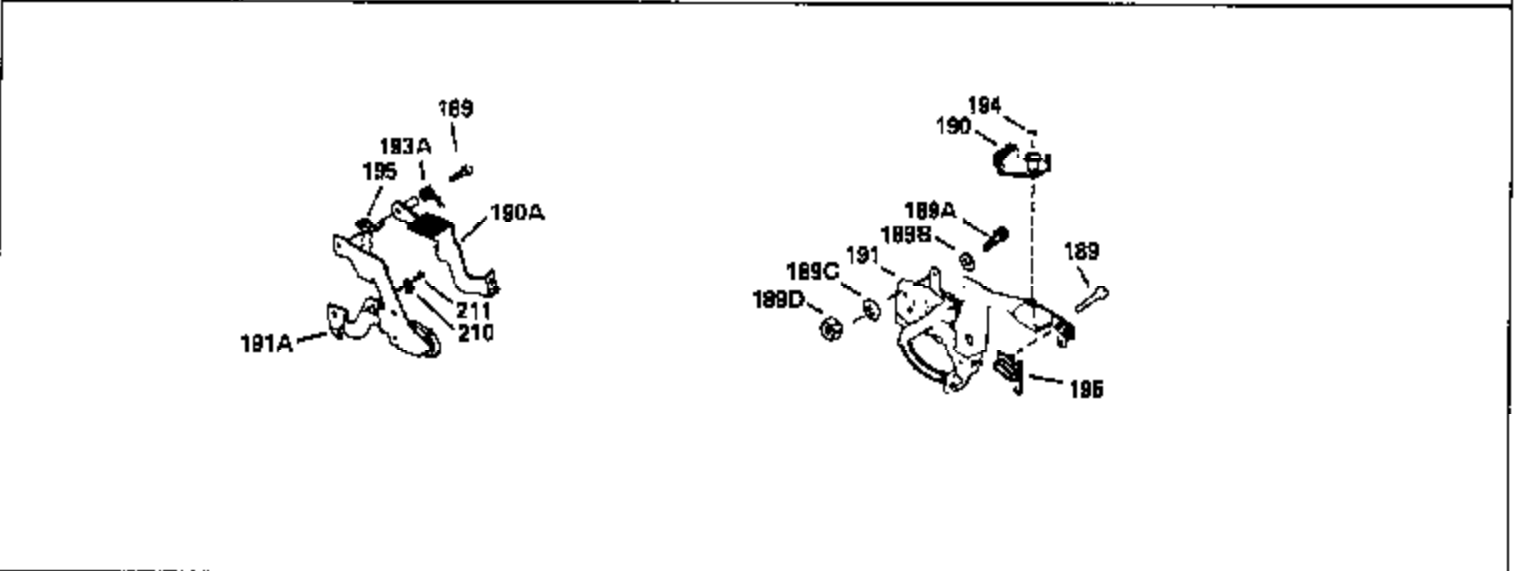

Ref #	Part Number	Qty	Description
420	730225		SAE 30, 4-Cycle Engine Oil (Quart)

ILLUSTRATION SHOWS TYPICAL PARTS ONLY. ORDER BY PART NUMBER. PARTS NOT LISTED ARE SUPPLIED BY OEM.

Ref #	Part Number	Qty	Description
118	730194		Rope Guide Kit (Use as required with 34476 fuel tank)
238	650806		Screw, 10-32 x 5/8"
246C	35705		Filter, Pre-Air (Optional)
260A	34859		Housing, Blower
262	650831		Screw, 1/4-20 x 15/32"
286	35009		Screen, Starter cup
287A	650735		Screw, 10-24 x 3/8" (Use as required)
287A			Pop Rivet, (3/16" Dia.)(Purchase locally)
301	33032		Fuel Cap
370A	34346		Decal, Instruction
379	631021		Inlet Needle, Seat & Clip Assy.
390A	590420A		Rewind Starter (Refer to Division 5, Section C, page 25 or Fiche 8, Grid G-7 for breakdown)