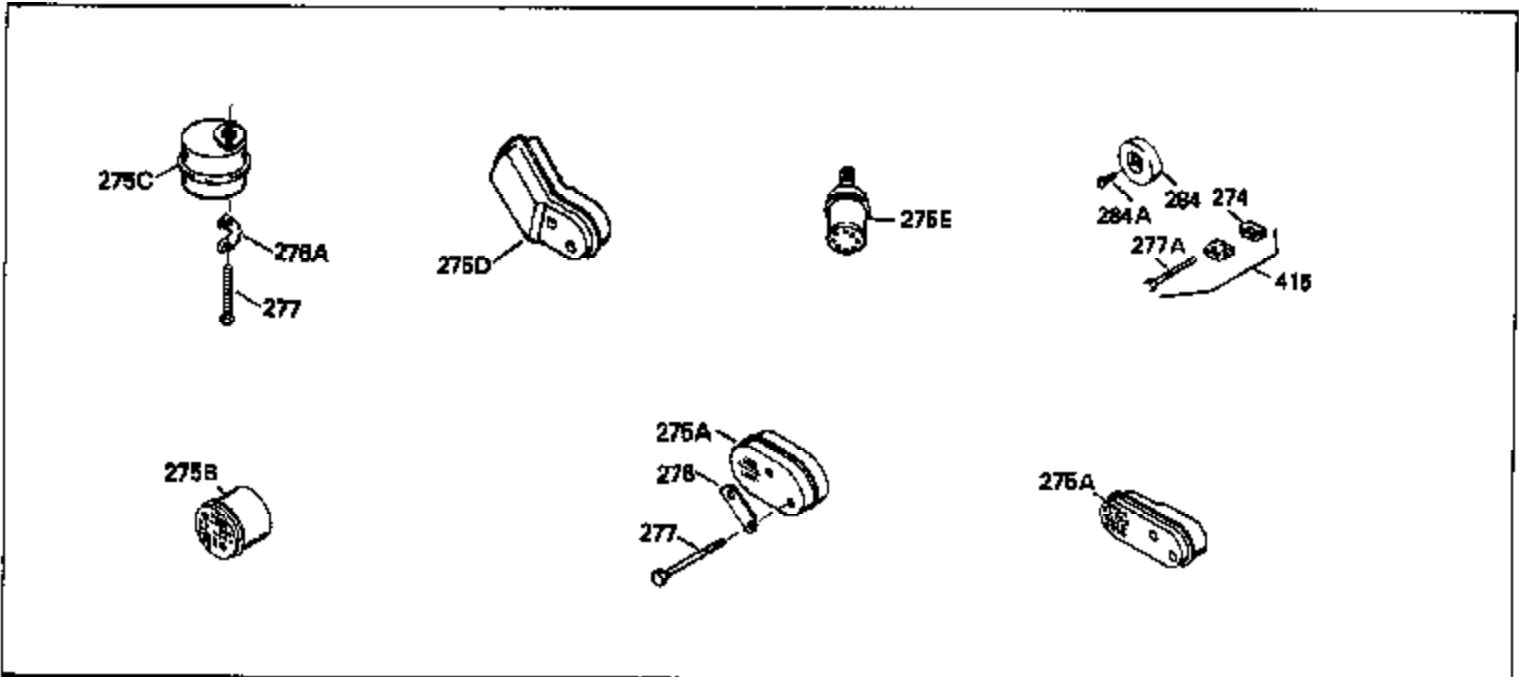

Ref #	Part Number	Qty	Description
420	730225		SAE 30, 4-Cycle Engine Oil (Quart)

ILLUSTRATION SHOWS TYPICAL PARTS ONLY. ORDER BY PART NUMBER. PARTS NOT LISTED ARE SUPPLIED BY OEM.

Ref #	Part Number	Qty	Description
118	730194		Rope Guide Kit (Use as required with 34476 fuel tank)
238	650806		Screw, 10-32 x 5/8"
246C	35705		Filter, Pre-Air (Optional)
260A	34859		Housing, Blower
262	650831		Screw, 1/4-20 x 15/32"
286	35009		Screen, Starter cup
287A	650735		Screw, 10-24 x 3/8" (Use as required)
287A			Pop Rivet, (3/16" Dia.)(Purchase locally)
301	33032		Fuel Cap
370A	34346		Decal, Instruction
379	631021		Inlet Needle, Seat & Clip Assy.
390A	590420A		Rewind Starter (Refer to Division 5, Section C, page 25 or Fiche 8, Grid G-7 for breakdown)