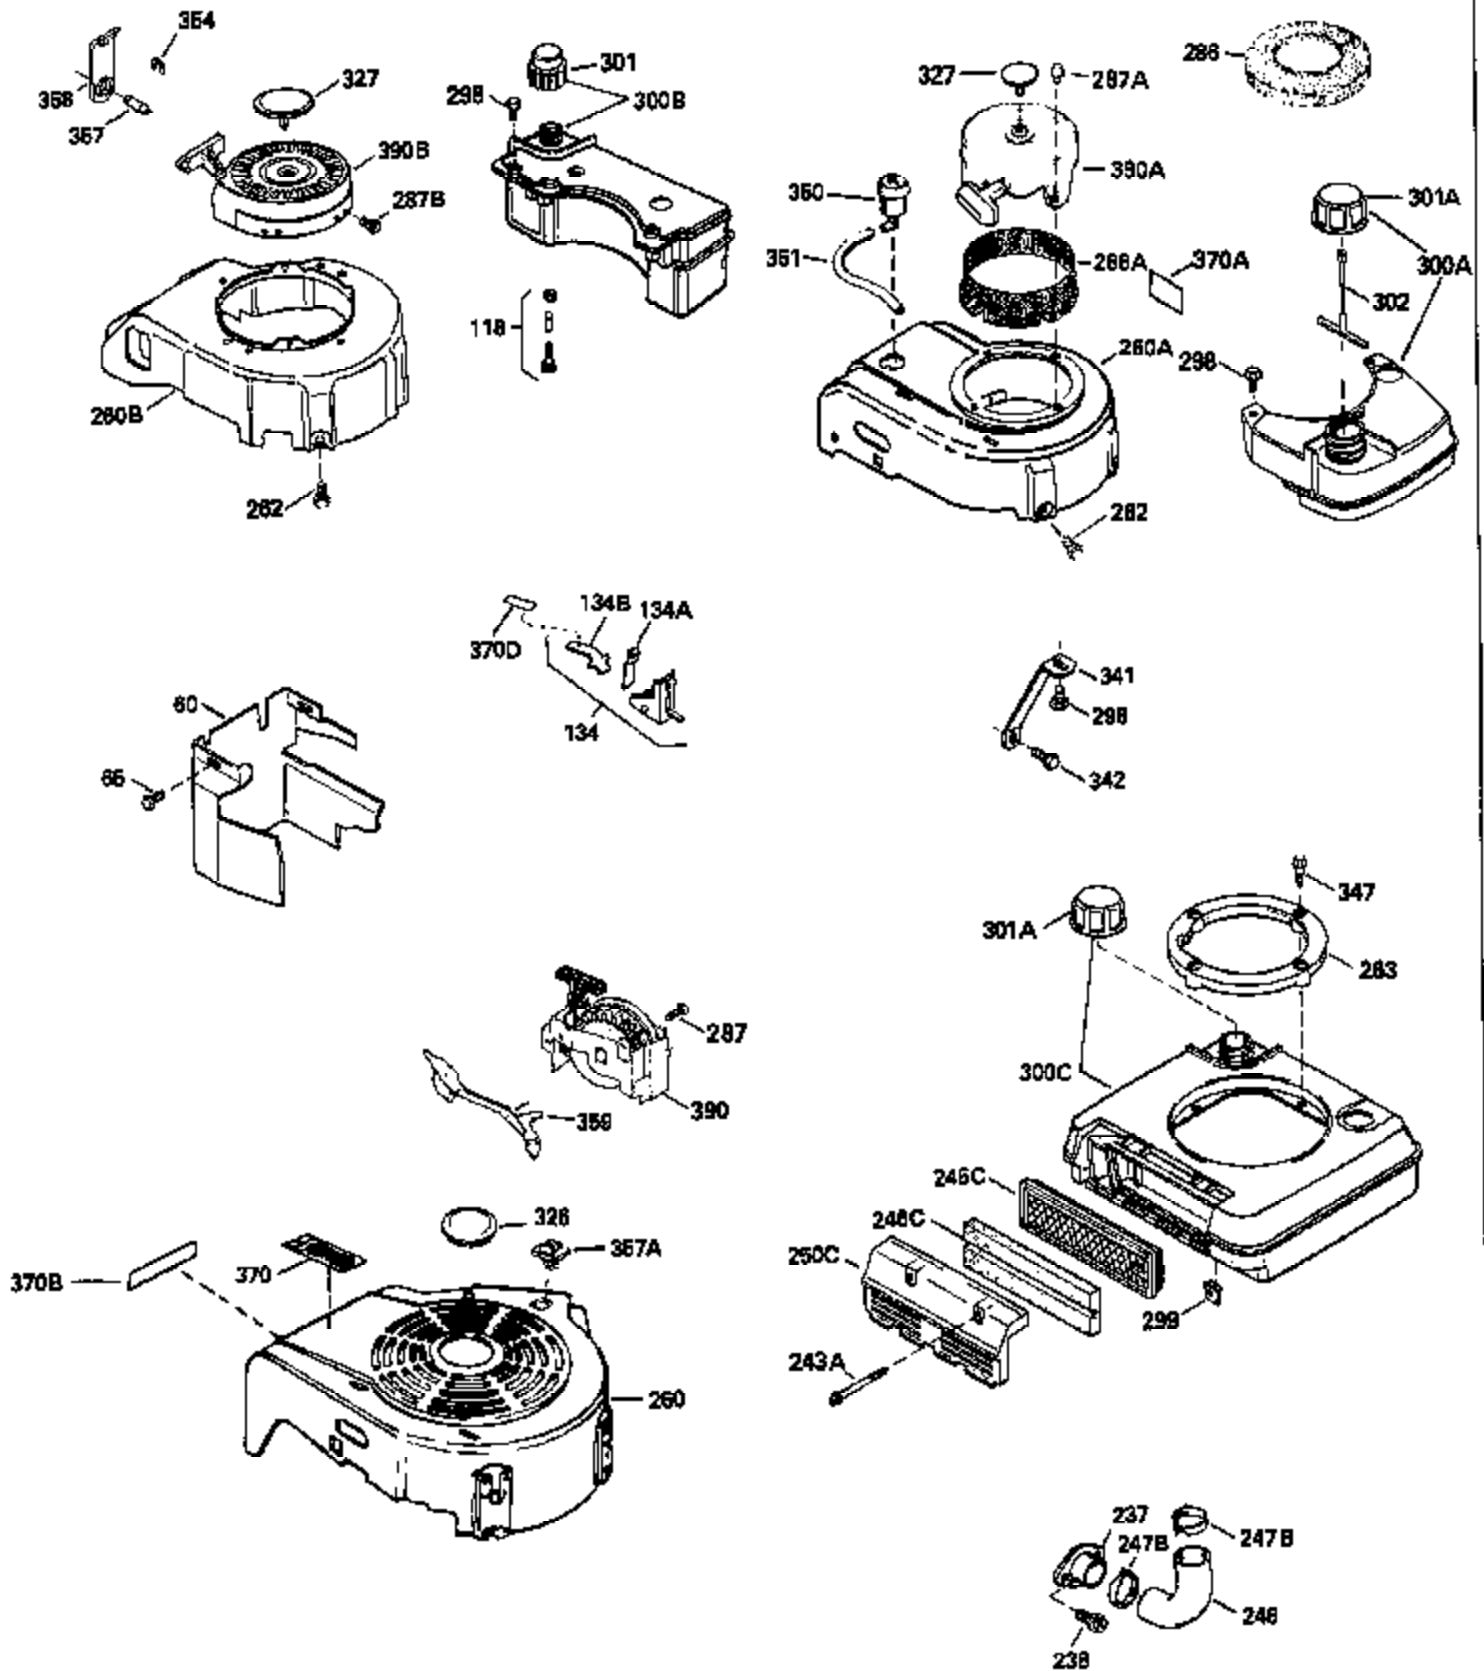

Ref #	Part Number	Qty	Description
420	730225		SAE 30, 4-Cycle Engine Oil (Quart)

ILLUSTRATION SHOWS TYPICAL PARTS ONLY. ORDER BY PART NUMBER. PARTS NOT LISTED ARE SUPPLIED BY OEM.

Ref #	Part Number	Qty	Description
118	730194		Rope Guide Kit (Use as required with 34476 fuel tank)
238	650806		Screw, 10-32 x 5/8"
246C	35705		Filter, Pre-Air (Optional)
260A	34859		Housing, Blower
262	650831		Screw, 1/4-20 x 15/32"
286	35009		Screen, Starter cup
287A	650735		Screw, 10-24 x 3/8" (Use as required)
287A			Pop Rivet, (3/16" Dia.)(Purchase locally)
301	33032		Fuel Cap
370A	34346		Decal, Instruction
379	631021		Inlet Needle, Seat & Clip Assy.
390A	590420A		Rewind Starter (Refer to Division 5, Section C, page 25 or Fiche 8, Grid G-7 for breakdown)