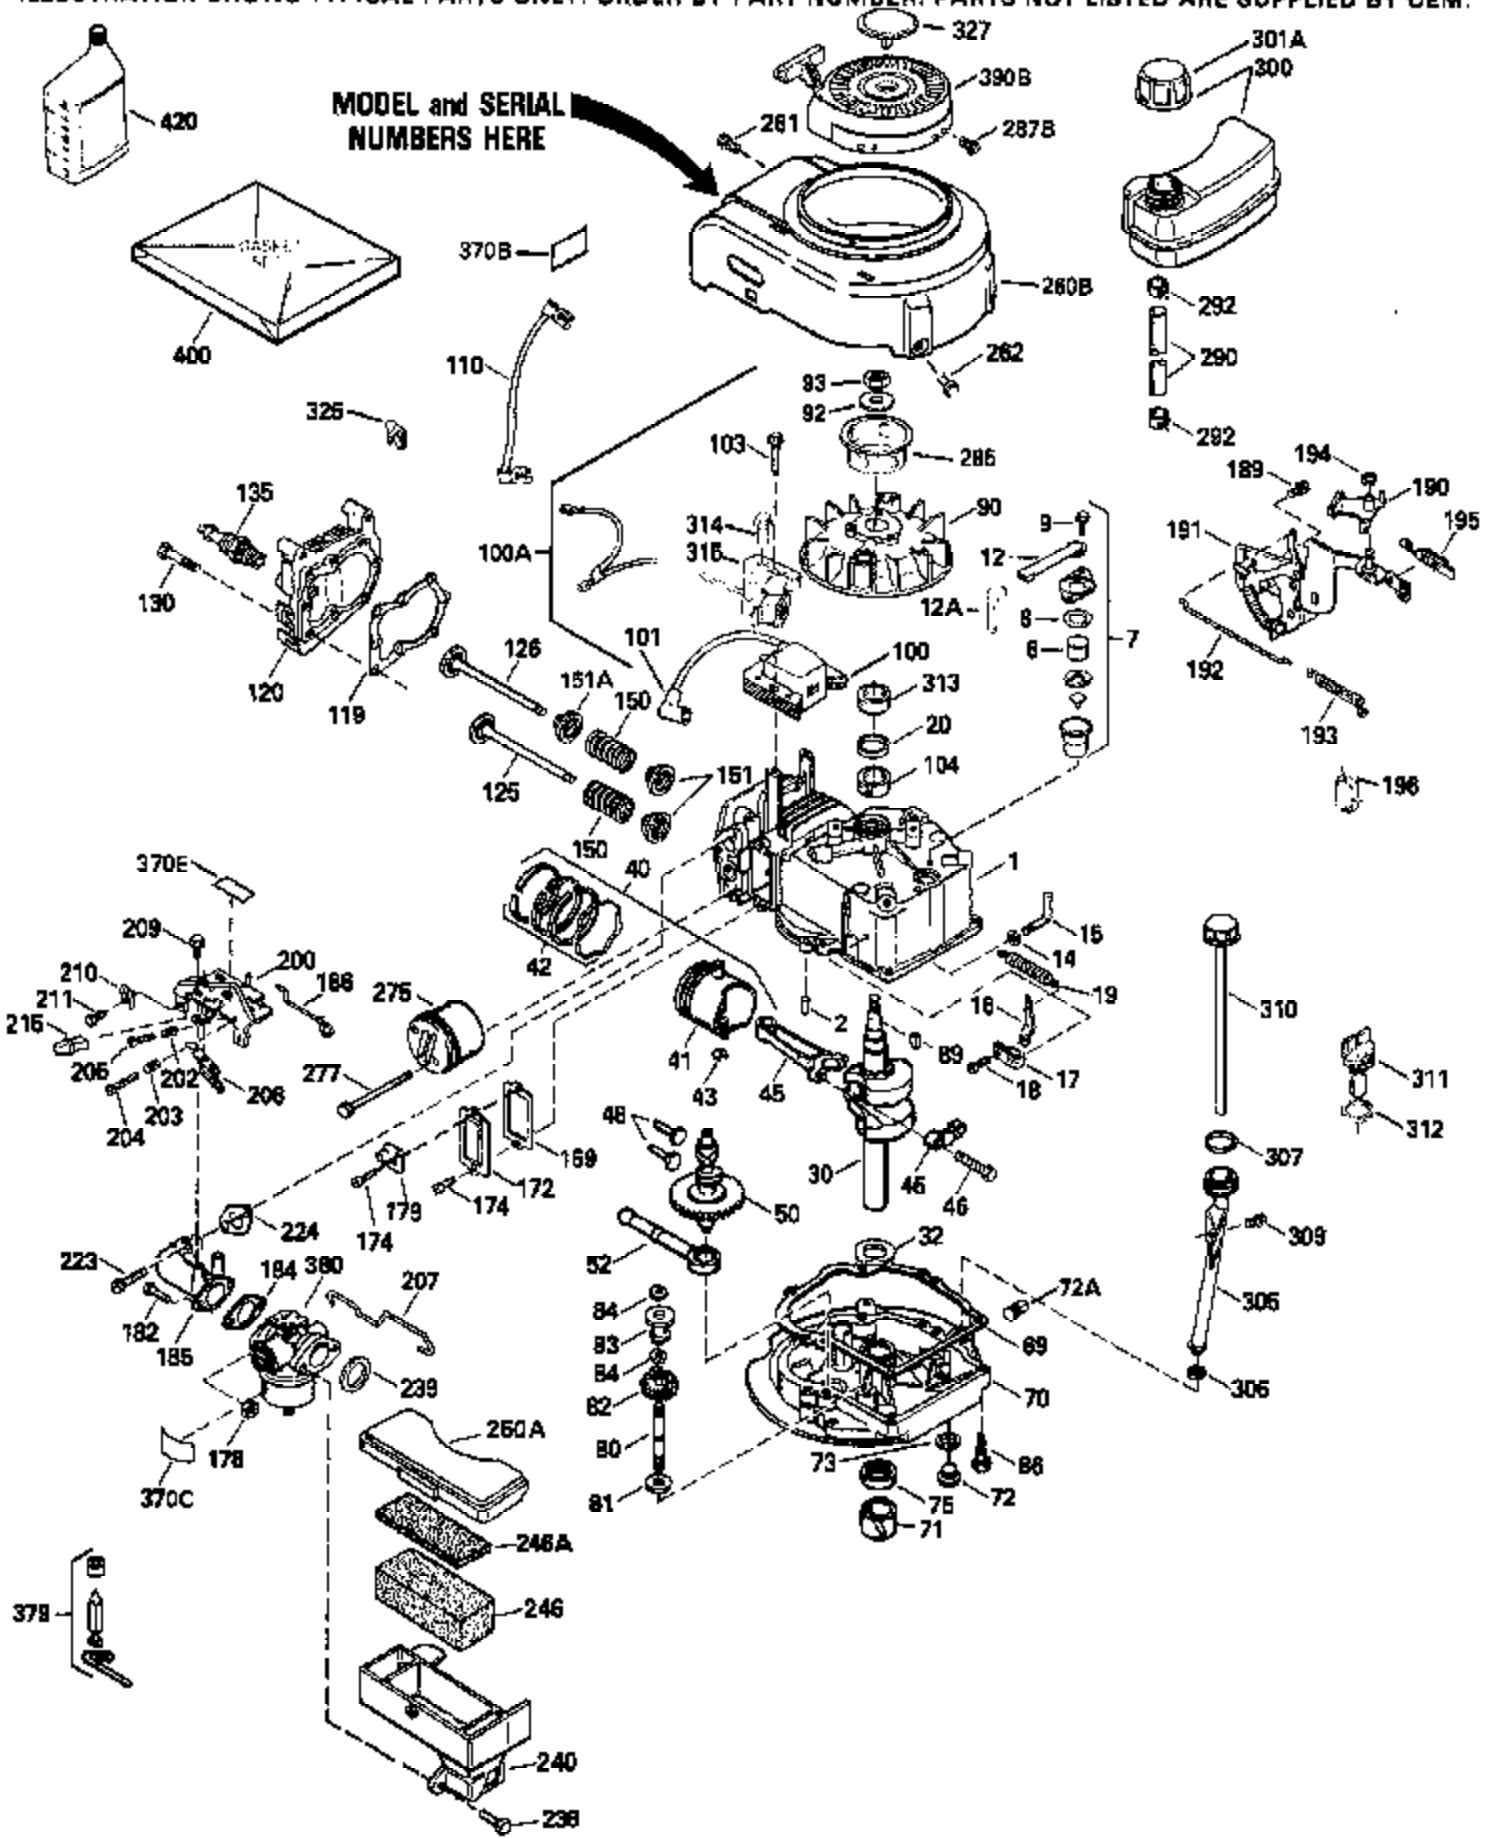

ILLUSTRATION SHOWS TYPICAL PARTS ONLY. ORDER BY PART NUMBER. PARTS NOT LISTED ARE SUPPLIED BY OEM.

MODEL and SERIAL
NUMBERS HERE

Ref #	Part Number	Qty	Description
1	35022		Cylinder Ass'y. (Incl.2, 8, 9 & 20) (2-5/16")
2	26727		Pin, Dowel
6	33734		Element, Breather
7	34214A		Breather Ass'y. (Incl. 6, 8, 9, 12 & 12A)
8	33735		* Gasket, Breather
9	30200		Screw, 10-24 x 9/16"
12	33886		Tube, Breather
14	28277		Washer
15	30589		Rod, Governor (Incl. 14)
16	31383A		Lever, Governor
17	31335		Clamp, Governor lever
18	650548		Screw, 8-32 x 5/16"
19	31361		Spring, Extension
20	32600		Seal, Oil
30	34460A		Crankshaft Ass'y.
40	34499		Piston, Pin & Ring Set (Std.) (2-5/16 " Bore)
40	34526		Piston, Pin & Ring Set (.010" OS)
40	34527		Piston, Pin & Ring Set (.020" OS)
41	31761B		Piston & Pin Ass'y. (Incl. 43)(Std.)(2-5/16")
41	32662B		Piston & Pin Ass'y. (Incl. 43) (.010" OS)
41	32663B		Piston & Pin Ass'y. (Incl. 43) (.020" OS)
42	27565		Ring Set (Std.) (2-5/16" Bore)
42	27566		Ring Set (.010" OS)
42	27567		Ring Set (.020" OS)
43	20381		Ring, Piston pin retaining
45	30963B		Rod Assy., Connecting (Incl. 46)
46	32610A		Bolt, Connecting rod
48	27241		Lifter, Valve
50	33553		Camshaft (MCR)
52	29914		Oil Pump Assy.
69	35261		* Gasket, Mounting flange
70	30571A		Flange Ass'y. (Incl. 72, 73, 75, 80 & 311)
72	30572		Plug, Oil drain (Incl. 73)
73	28833		* Drain Plug Gasket (Not req. W/plastic plug)
75	26208		Seal, Oil
80	30574		Shaft, Governor
81	30590A		Washer, Flat
82	30591		Gear Assy., Governor (Incl. 81)
83	30588A		Spool, Governor
84	29193		Ring, Retaining
86	650488		Screw, 1/4-20 x 1-1/4"
89	611004		Flywheel Key
90	611046A		Flywheel
92	650815		Washer, Belleville
93	650816		Nut, Flywheel
100	730207		Magneto-to-Solid State Conversion Kit (Includes solid state module, solid state flywheel key, and instructions.)(Use as required on external ignition engines only.)
100	34443A		Solid State Assy.
103	650814		Screw, Torx T-15, 10-24 x 1"
110	34961		Ground Wire
119	29953C		* Gasket, Cylinder head
120	34335		Head, Cylinder
125	29313C		Exhaust Valve (Std.) (Incl. 151)
125	29315C		Exhaust Valve (1/32" OS) (Incl. 151)
126	29314B		Intake Valve (Std.) (Incl. 151)
126	29315C		Intake Valve (1/32" OS) (Incl. 151)