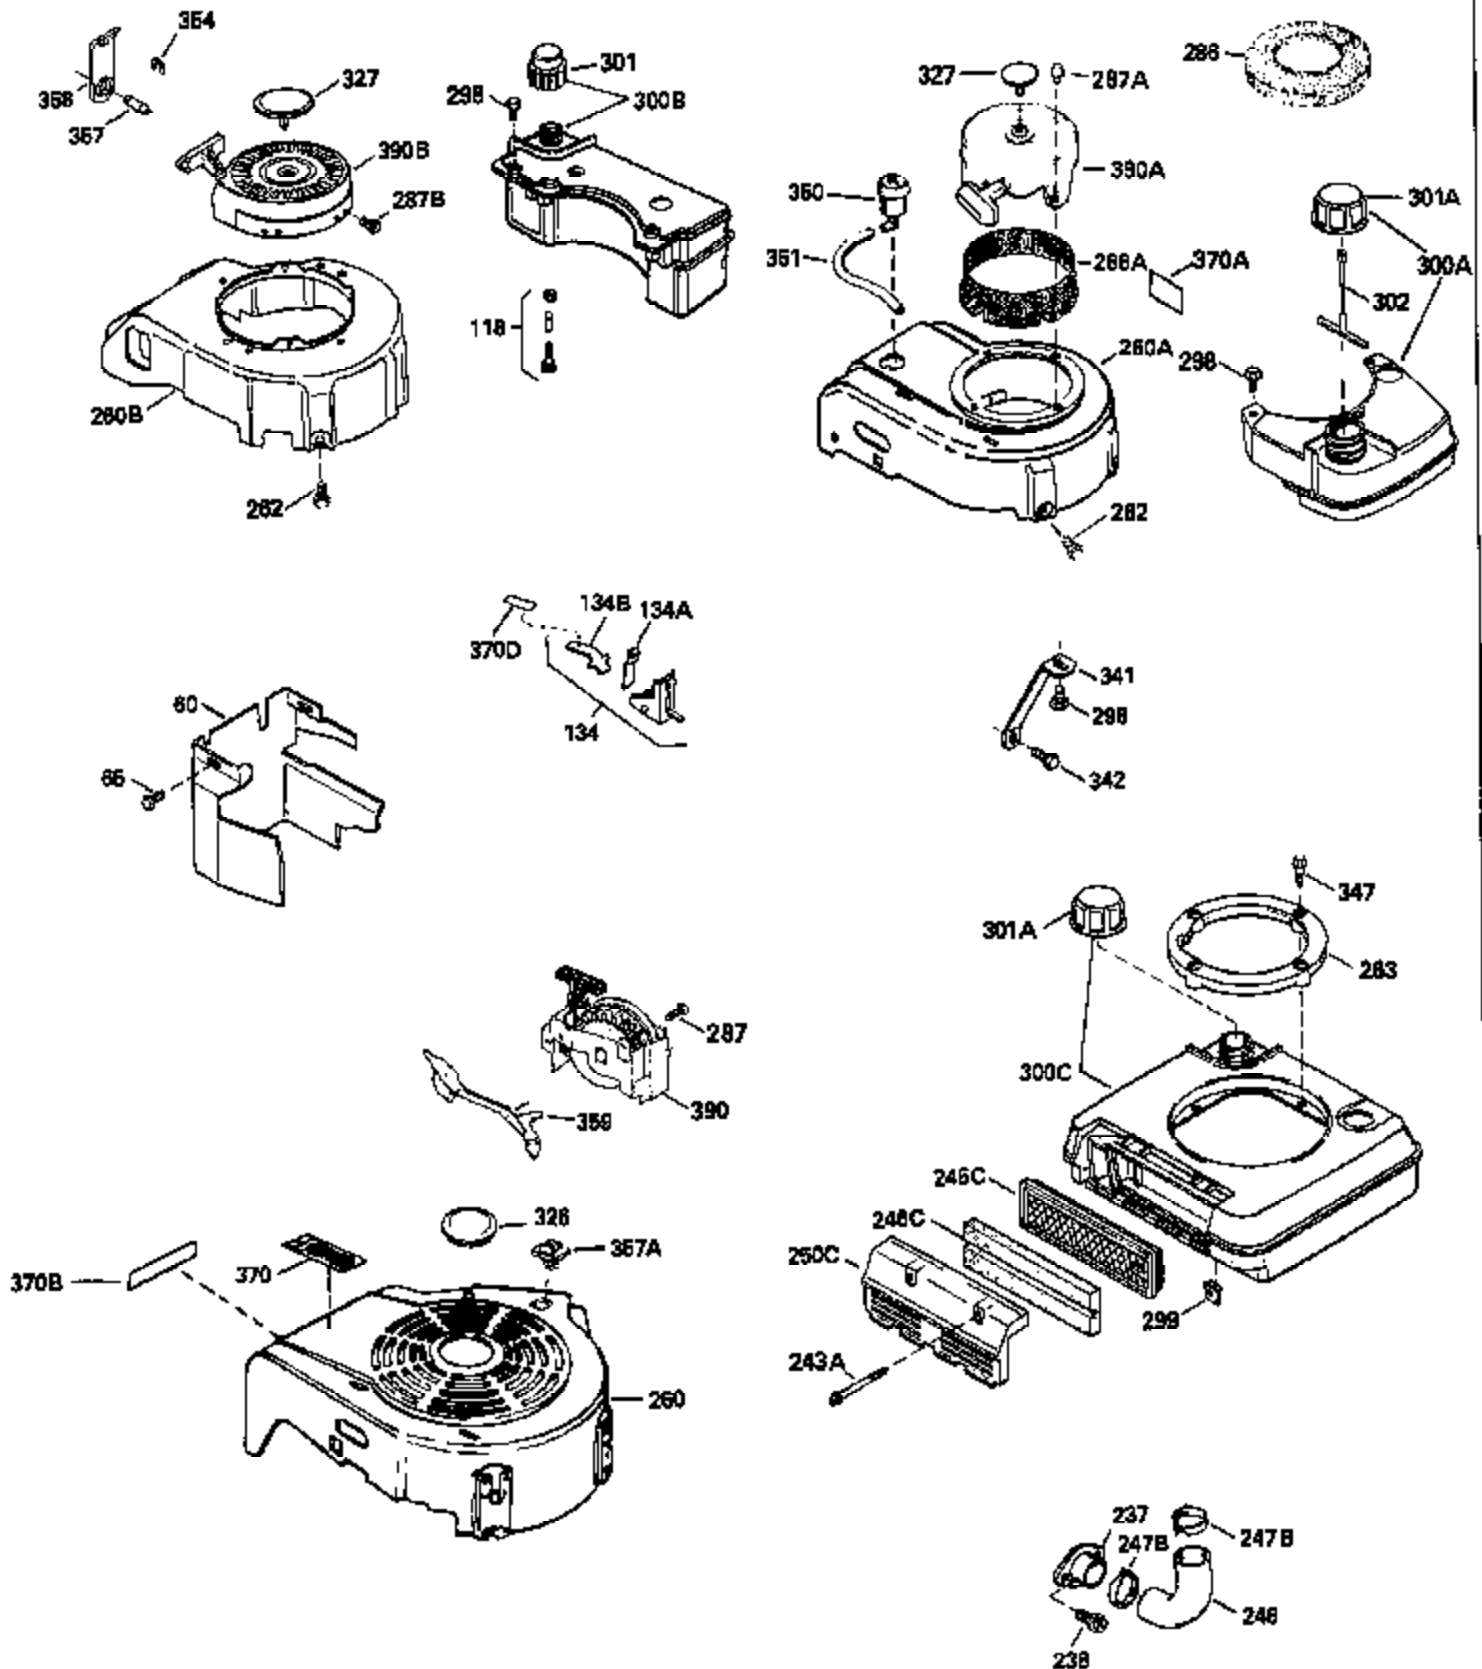

Ref #	Part Number	Qty	Description
400	33238C		* Gasket Set (Incl. items marked *)
420	730225		SAE 30, 4-Cycle Engine Oil (Quart)

ILLUSTRATION SHOWS TYPICAL PARTS ONLY. ORDER BY PART NUMBER. PARTS NOT LISTED ARE SUPPLIED BY OEM.