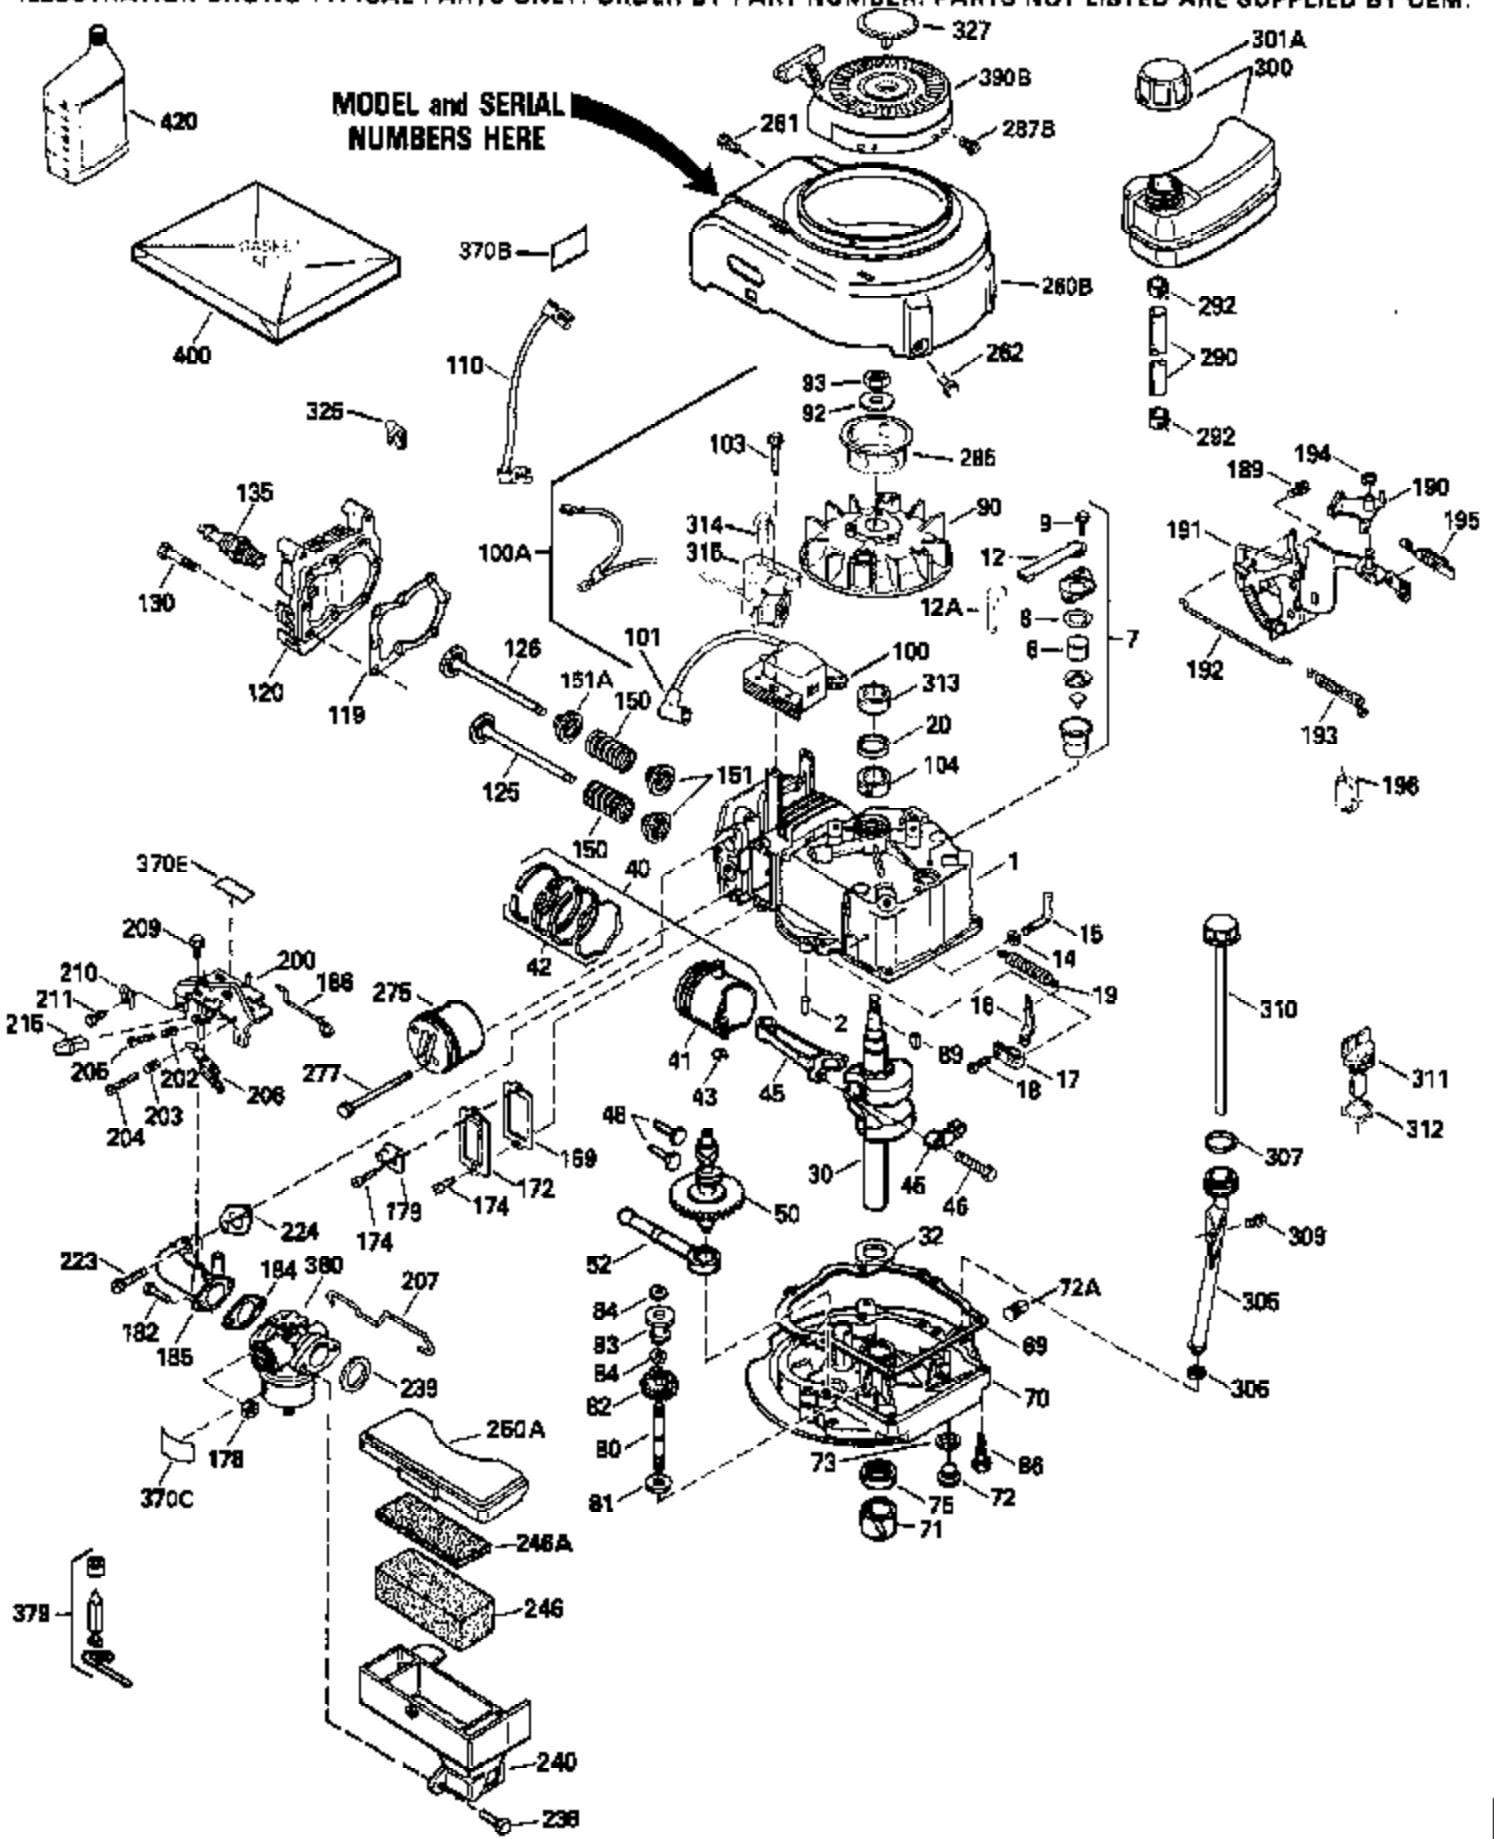

ILLUSTRATION SHOWS TYPICAL PARTS ONLY. ORDER BY PART NUMBER. PARTS NOT LISTED ARE SUPPLIED BY OEM.

MODEL and SERIAL
NUMBERS HERE

Ref #	Part Number	Qty	Description
1	35022		Cylinder Ass'y. (Incl.2, 8, 9 & 20) (2-5/16")
2	26727		Pin, Dowel
6	33734		Element, Breather
7	34214A		Breather Ass'y. (Incl. 6, 8, 9, 12 & 12A)
8	33735		* Gasket, Breather
9	30200		Screw, 10-24 x 9/16"
12	33886		Tube, Breather
14	28277		Washer
15	30589		Rod, Governor (Incl. 14)
16	31383A		Lever, Governor
17	31335		Clamp, Governor lever
18	650548		Screw, 8-32 x 5/16"
19	31361		Spring, Extension
20	32600		Seal, Oil
30	34555		Crankshaft Ass'y.
40	34499		Piston, Pin & Ring Set (Std.) (2-5/16 " Bore)
40	34526		Piston, Pin & Ring Set (.010" OS)
40	34527		Piston, Pin & Ring Set (.020" OS)
41	31761B		Piston & Pin Ass'y. (Incl. 43)(Std.)(2-5/16")
41	32662B		Piston & Pin Ass'y. (Incl. 43) (.010" OS)
41	32663B		Piston & Pin Ass'y. (Incl. 43) (.020" OS)
42	27565		Ring Set (Std.) (2-5/16" Bore)
42	27566		Ring Set (.010" OS)
42	27567		Ring Set (.020" OS)
43	20381		Ring, Piston pin retaining
45	30963B		Rod Assy., Connecting (Incl. 46)
46	32610A		Bolt, Connecting rod
48	27241		Lifter, Valve
50	33553		Camshaft (MCR)
52	29914		Oil Pump Assy.
69	35261		* Gasket, Mounting flange
70	30571A		Flange Ass'y. (Incl. 72, 73, 75, 80 & 311)
72	30572		Plug, Oil drain (Incl. 73)
73	28833		* Drain Plug Gasket (Not req. W/plastic plug)
75	26208		Seal, Oil
80	30574		Shaft, Governor
81	30590A		Washer, Flat
82	30591		Gear Assy., Governor (Incl. 81)
83	30588A		Spool, Governor
84	29193		Ring, Retaining
86	650488		Screw, 1/4-20 x 1-1/4"
89	611004		Flywheel Key
90	611046A		Flywheel
92	650815		Washer, Belleville
93	650816		Nut, Flywheel
100	730207		Magneto-to-Solid State Conversion Kit (Includes solid state module, solid state flywheel key, and instructions.)(Use as required on external ignition engines only.)
100	34443A		Solid State Assy.
103	650814		Screw, Torx T-15, 10-24 x 1"
110	34961		Ground Wire
119	29953C		* Gasket, Cylinder head
120	34335		Head, Cylinder
125	29313C		Exhaust Valve (Std.) (Incl. 151)
125	29315C		Exhaust Valve (1/32" OS) (Incl. 151)
126	29314B		Intake Valve (Std.) (Incl. 151)
126	29315C		Intake Valve (1/32" OS) (Incl. 151)