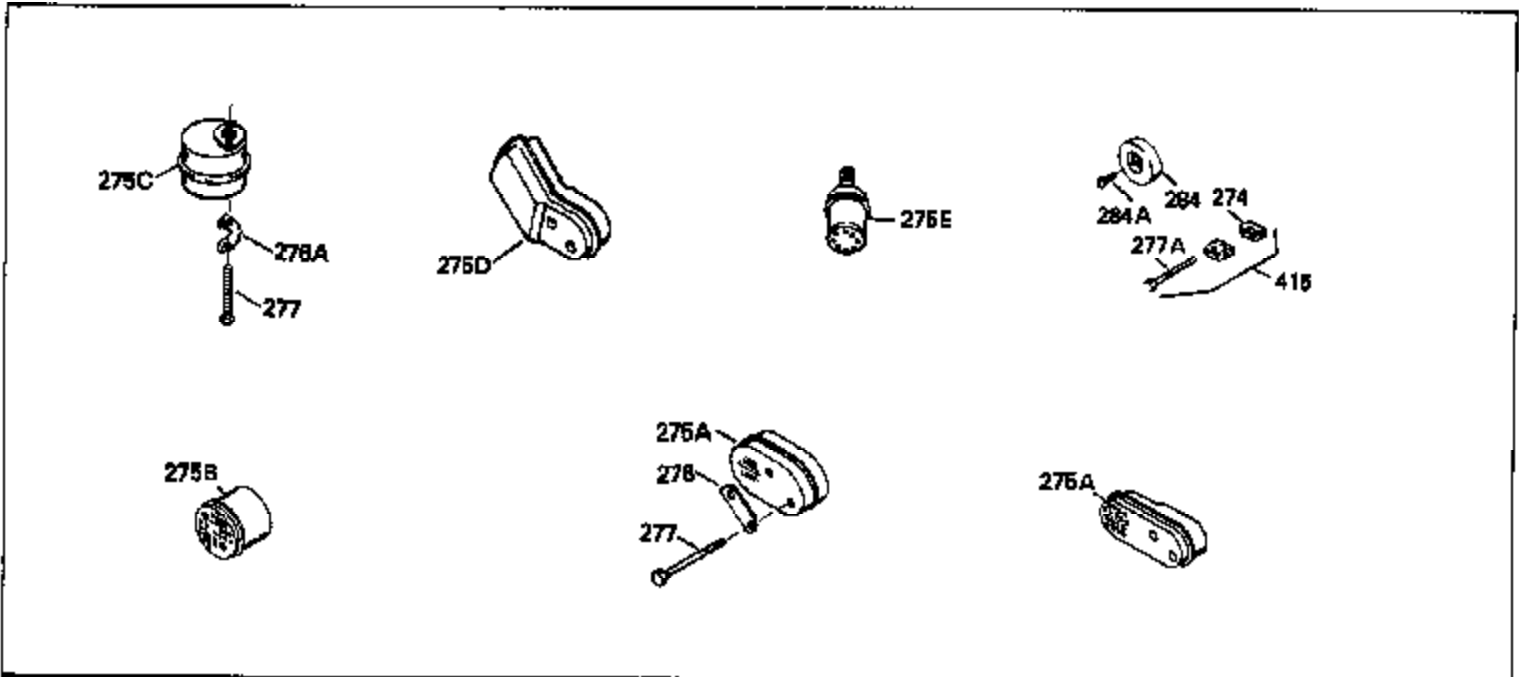

Ref #	Part Number	Qty	Description
189	650839		Screw, 1/4-20 x 3/8"
190	35831		Lever, Brake
191	35015B		Bracket Assy., S.E. Brake (Incl. 195)
194	32309		Ring, Retaining
195	610973		Terminal Assy.
274	26754A		* Gasket, Exhaust (Use as required)
277A	30063		Screw, 1/4-20 x 1/2" (Use as required)
277	650795		Screw, 1/4-20 x 2-1/4"
370F	34387		Decal, Instruction (Optional)
379	631021		Inlet Needle, Seat & Clip Assy.
415	730162		Muffler Adap.Kit(Incl.274,277A)(Use a s req.)
430	730574		Debris Screen Kit (Incl. 370F,431-433)(Opt.)
431	35596		Screen, Debris (Optional)
432	35597		Bracket, Debris screen (Optional)
433	650910		Screw, 8-32 x 1/4" (Optional)