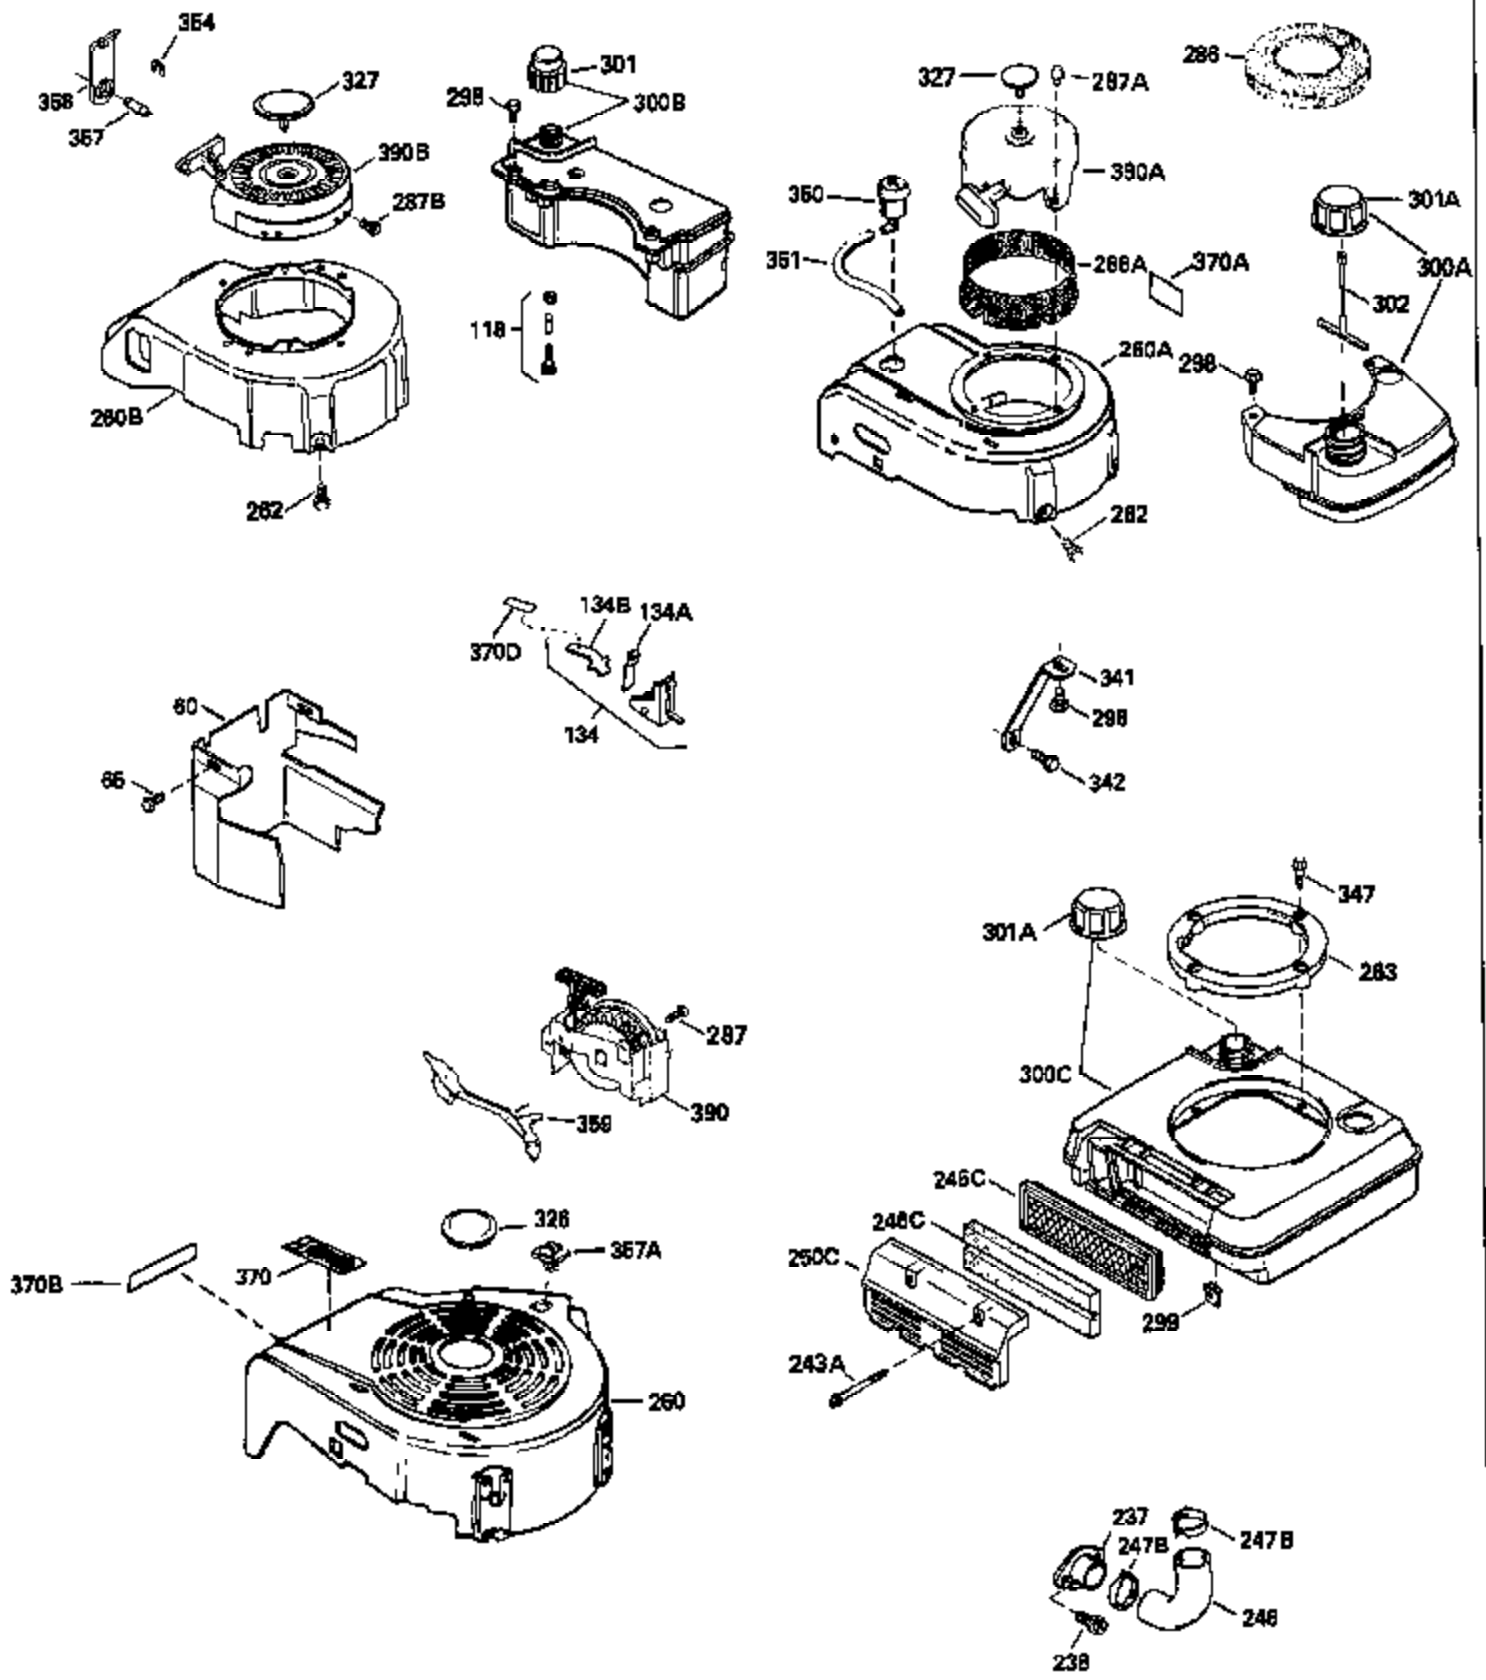

ILLUSTRATION SHOWS TYPICAL PARTS ONLY. ORDER BY PART NUMBER. PARTS NOT LISTED ARE SUPPLIED BY OEM.

Ref #	Part Number	Qty	Description
118	730194		Rope Guide Kit (Use as required with 34476 fuel tank)
238	650806		Screw, 10-32 x 5/8"
246C	35705		Filter, Pre-Air (Optional)
260A	34859		Housing, Blower
262	650831		Screw, 1/4-20 x 15/32"
286	35009		Screen, Starter cup
287A	650735		Screw, 10-24 x 3/8" (Use as required)
287A			Pop Rivet, (3/16" Dia.)(Purchase locally)
301	33032		Fuel Cap
370A	34346		Decal, Instruction
379	631021		Inlet Needle, Seat & Clip Assy.
390A	590420A		Rewind Starter (Refer to Division 5, Section C, page 25 or Fiche 8, Grid G-7 for breakdown)