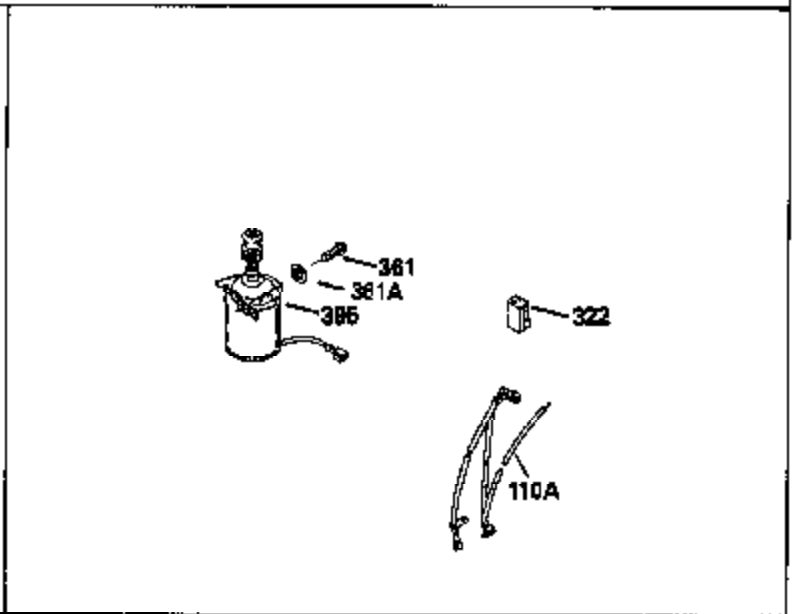

Ref #	Part Number	Qty	Description
189	650839		Screw, 1/4-20 x 3/8"
190	35831		Lever, Brake
191	35015B		Bracket Assy., S.E. Brake (Incl. 195)
194	32309		Ring, Retaining
195	610973		Terminal Assy.
274	26754A		* Gasket, Exhaust (Use as required)
277A	30063		Screw, 1/4-20 x 1/2" (Use as required)
277	650795		Screw, 1/4-20 x 2-1/4"
370F	34387		Decal, Instruction (Optional)
379	631021		Inlet Needle, Seat & Clip Assy.
415	730162		Muffler Adap.Kit(Incl.274,277A)(Use a s req.)
430	730574		Debris Screen Kit (Incl. 370F,431-433)(Opt.)
431	35596		Screen, Debris (Optional)
432	35597		Bracket, Debris screen (Optional)
433	650910		Screw, 8-32 x 1/4" (Optional)