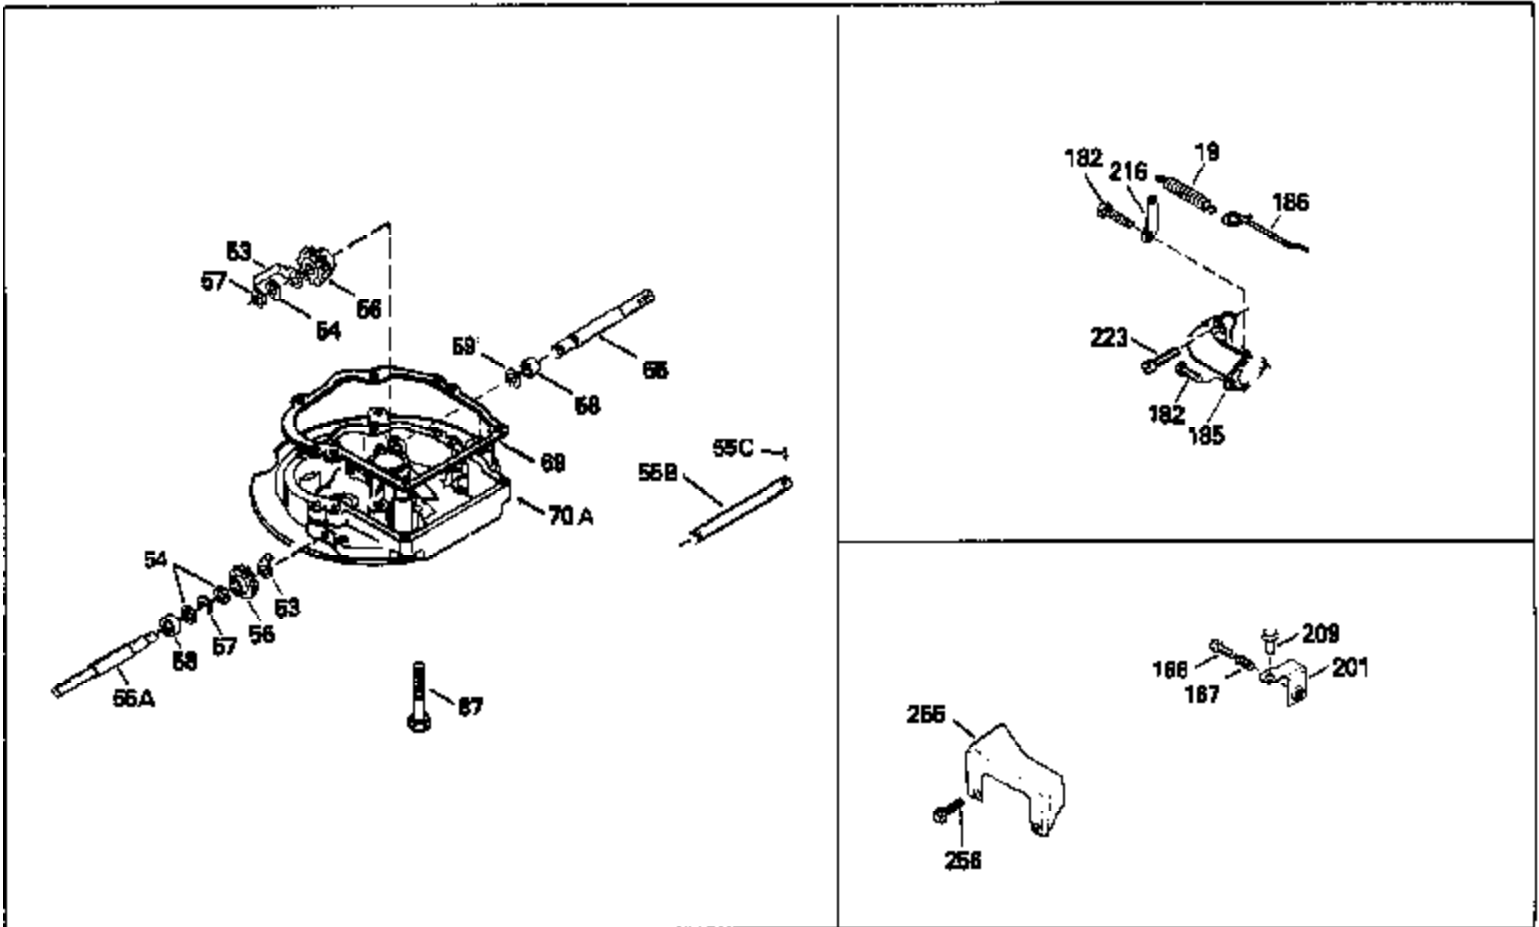

Ref #	Part Number	Qty	Description
19	31361		Spring, Extension
69	35261		* Gasket, Mounting flange
182	6201		Screw, 1/4-28 x 7/8"
185	31384A		Pipe, Intake (Incl. 224)
186	32653		Link, Governor spring
216	33086		Lever, Speed adjusting
223	650451		Screw, 1/4-20 x 1"
238	650806		Screw, 10-32 x 5/8"
246B	35435		Filter, Pre-Air (Use as required)
379	631021		Inlet Needle, Seat & Clip Assy.