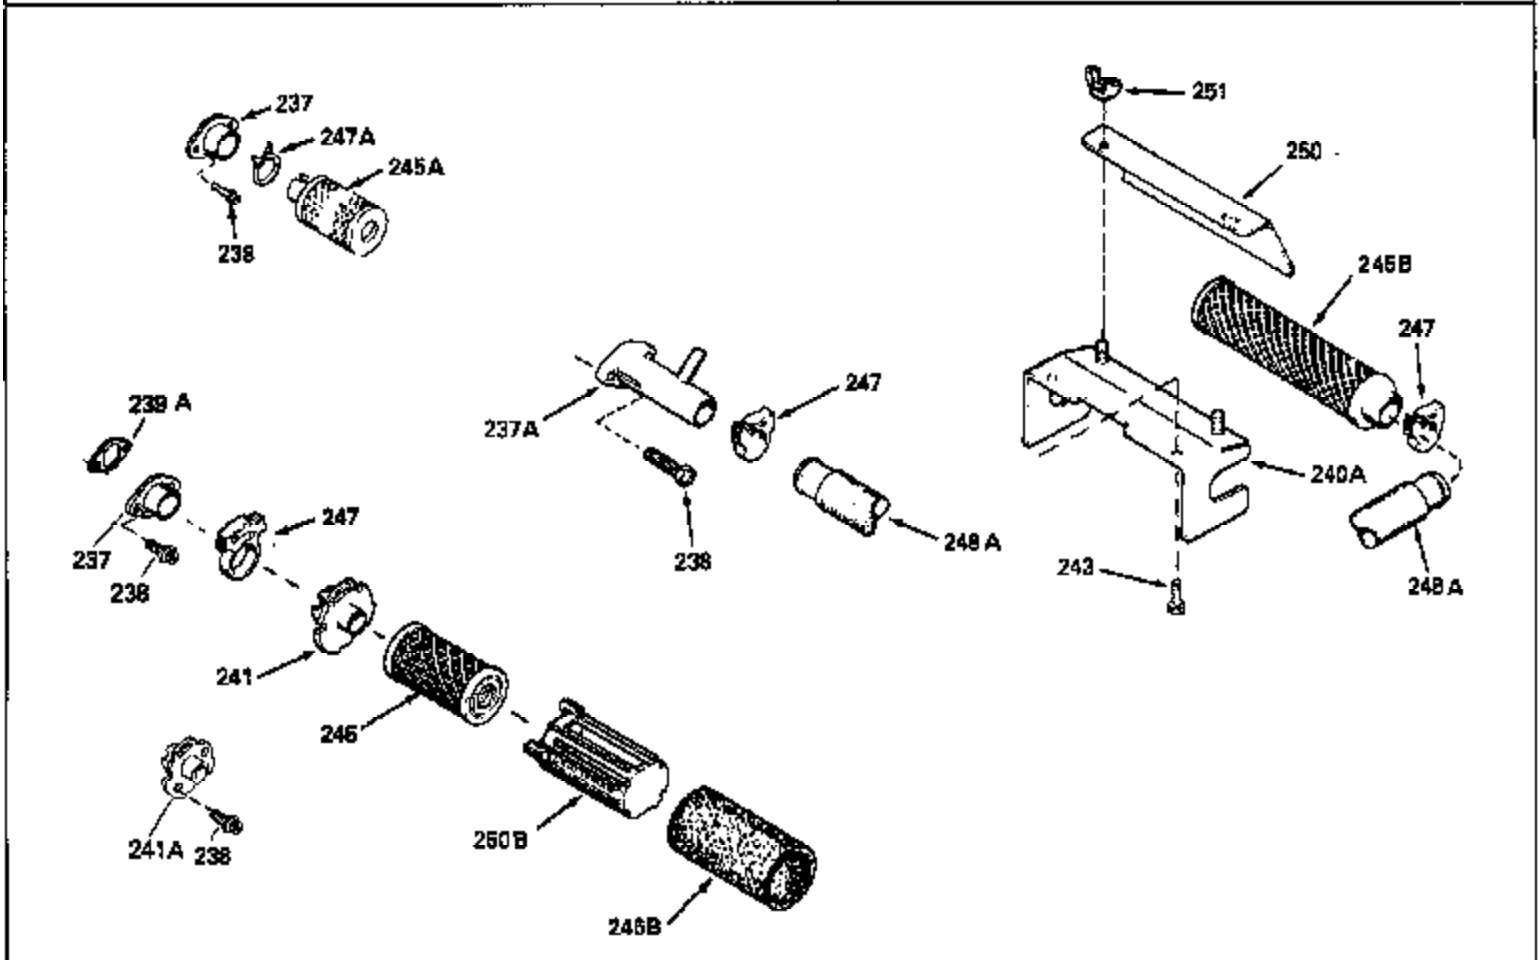

Ref #	Part Number	Qty	Description
19	31361		Spring, Extension
69	35261		* Gasket, Mounting flange
182	6201		Screw, 1/4-28 x 7/8"
185	31384A		Pipe, Intake (Incl. 224)
186	32653		Link, Governor spring
216	33086		Lever, Speed adjusting
223	650451		Screw, 1/4-20 x 1"
238	650806		Screw, 10-32 x 5/8"
246B	35435		Filter, Pre-Air (Use as required)
379	631021		Inlet Needle, Seat & Clip Assy.