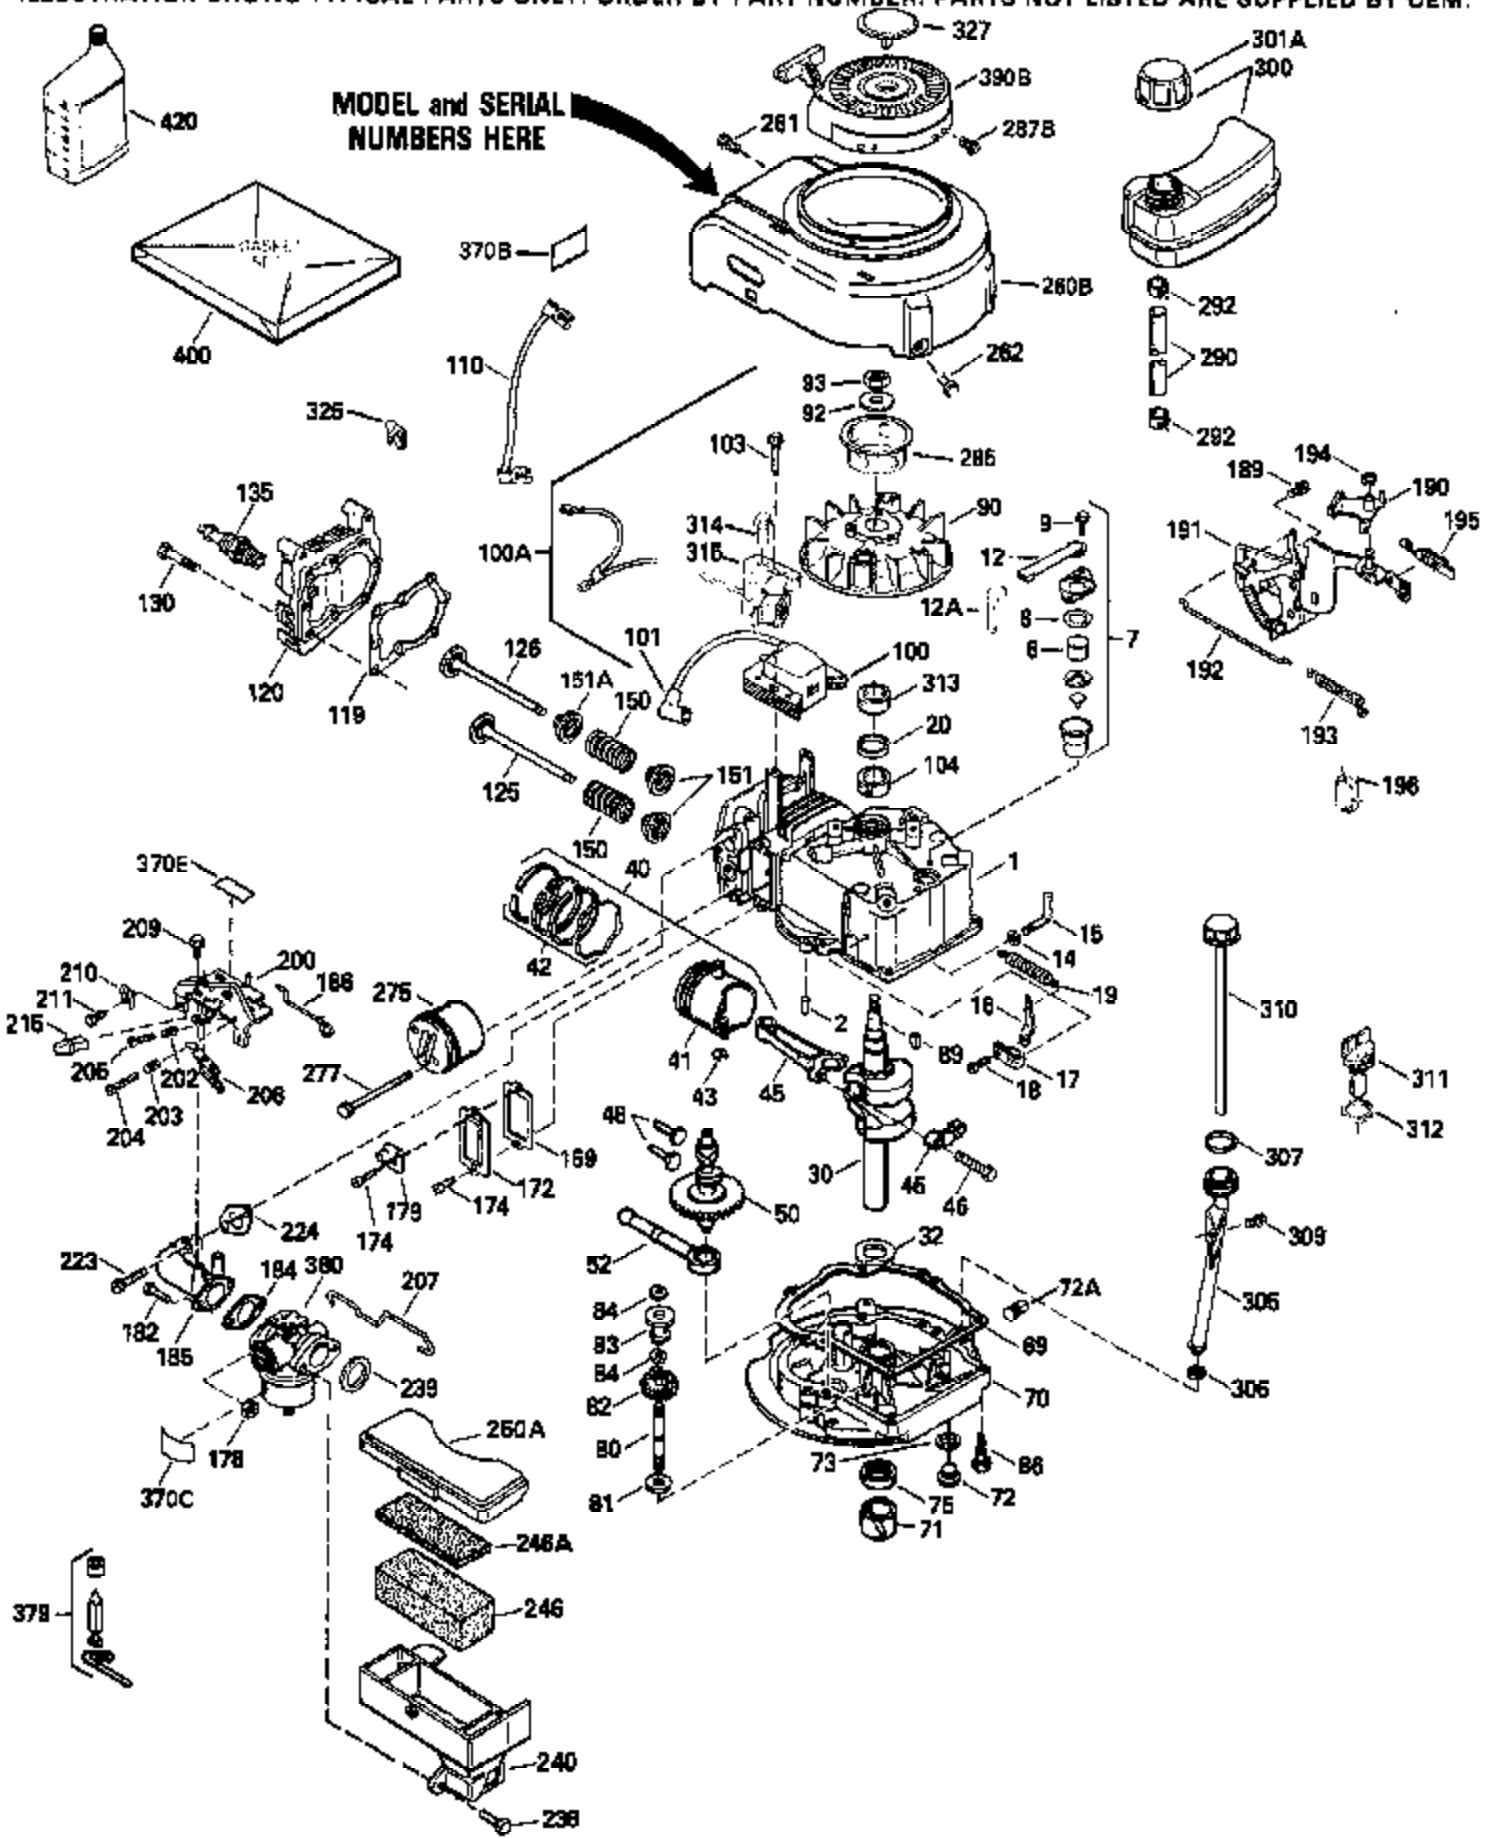

ILLUSTRATION SHOWS TYPICAL PARTS ONLY. ORDER BY PART NUMBER. PARTS NOT LISTED ARE SUPPLIED BY OEM.

MODEL and SERIAL
NUMBERS HERE

Ref #	Part Number	Qty	Description
1	35022		Cylinder Ass'y. (Incl.2, 8, 9 & 20) (2-5/16")
2	26727		Pin, Dowel
6	33734		Element, Breather
7	34214A		Breather Ass'y. (Incl. 6, 8, 9, 12 & 12A)
8	33735		* Gasket, Breather
9	30200		Screw, 10-24 x 9/16"
12	33886		Tube, Breather
14	28277		Washer
15	30589		Rod, Governor (Incl. 14)
16	31383A		Lever, Governor
17	31335		Clamp, Governor lever
18	650548		Screw, 8-32 x 5/16"
19	31361		Spring, Extension
20	32600		Seal, Oil
30	34555		Crankshaft Ass'y.
40	34499		Piston, Pin & Ring Set (Std.) (2-5/16 " Bore)
40	34526		Piston, Pin & Ring Set (.010" OS)
40	34527		Piston, Pin & Ring Set (.020" OS)
41	31761B		Piston & Pin Ass'y. (Incl. 43)(Std.)(2-5/16")
41	32662B		Piston & Pin Ass'y. (Incl. 43) (.010" OS)
41	32663B		Piston & Pin Ass'y. (Incl. 43) (.020" OS)
42	27565		Ring Set (Std.) (2-5/16" Bore)
42	27566		Ring Set (.010" OS)
42	27567		Ring Set (.020" OS)
43	20381		Ring, Piston pin retaining
45	30963B		Rod Assy., Connecting (Incl. 46)
46	32610A		Bolt, Connecting rod
48	27241		Lifter, Valve
50	33148A		Camshaft
52	29914		Oil Pump Assy.
69	35261		* Gasket, Mounting flange
70	30571A		Flange Ass'y. (Incl. 72, 73, 75, 80 & 311)
72	30572		Plug, Oil drain (Incl. 73)
73	28833		* Drain Plug Gasket (Not req. W/plastic plug)
75	26208		Seal, Oil
80	30574		Shaft, Governor
81	30590A		Washer, Flat
82	30591		Gear Assy., Governor (Incl. 81)
83	30588A		Spool, Governor
84	29193		Ring, Retaining
86	650488		Screw, 1/4-20 x 1-1/4"
89	610995		Flywheel Key
90	611046A		Flywheel
92	650815		Washer, Belleville
93	650816		Nut, Flywheel
100	34431		Solid State Ignition NOTE: Specs with this ignition system can still service individual components (points, condenser, etc.)See Div. 3, Sec. A, page TVS75 & TVS90 4,Reference numbers 122 thru 134. (This coil has been superseded to 730207 solid state conversion kit)
100	730207		Magneto-to-Solid State Conversion Kit (Includes solid state module, solid state flywheel key, and instructions.)(Use as required on external ignition engines only.)
103	650814		Screw, Torx T-15, 10-24 x 1"
110	34976		Ground Wire
119	29953C		* Gasket, Cylinder head
120	34335		Head, Cylinder