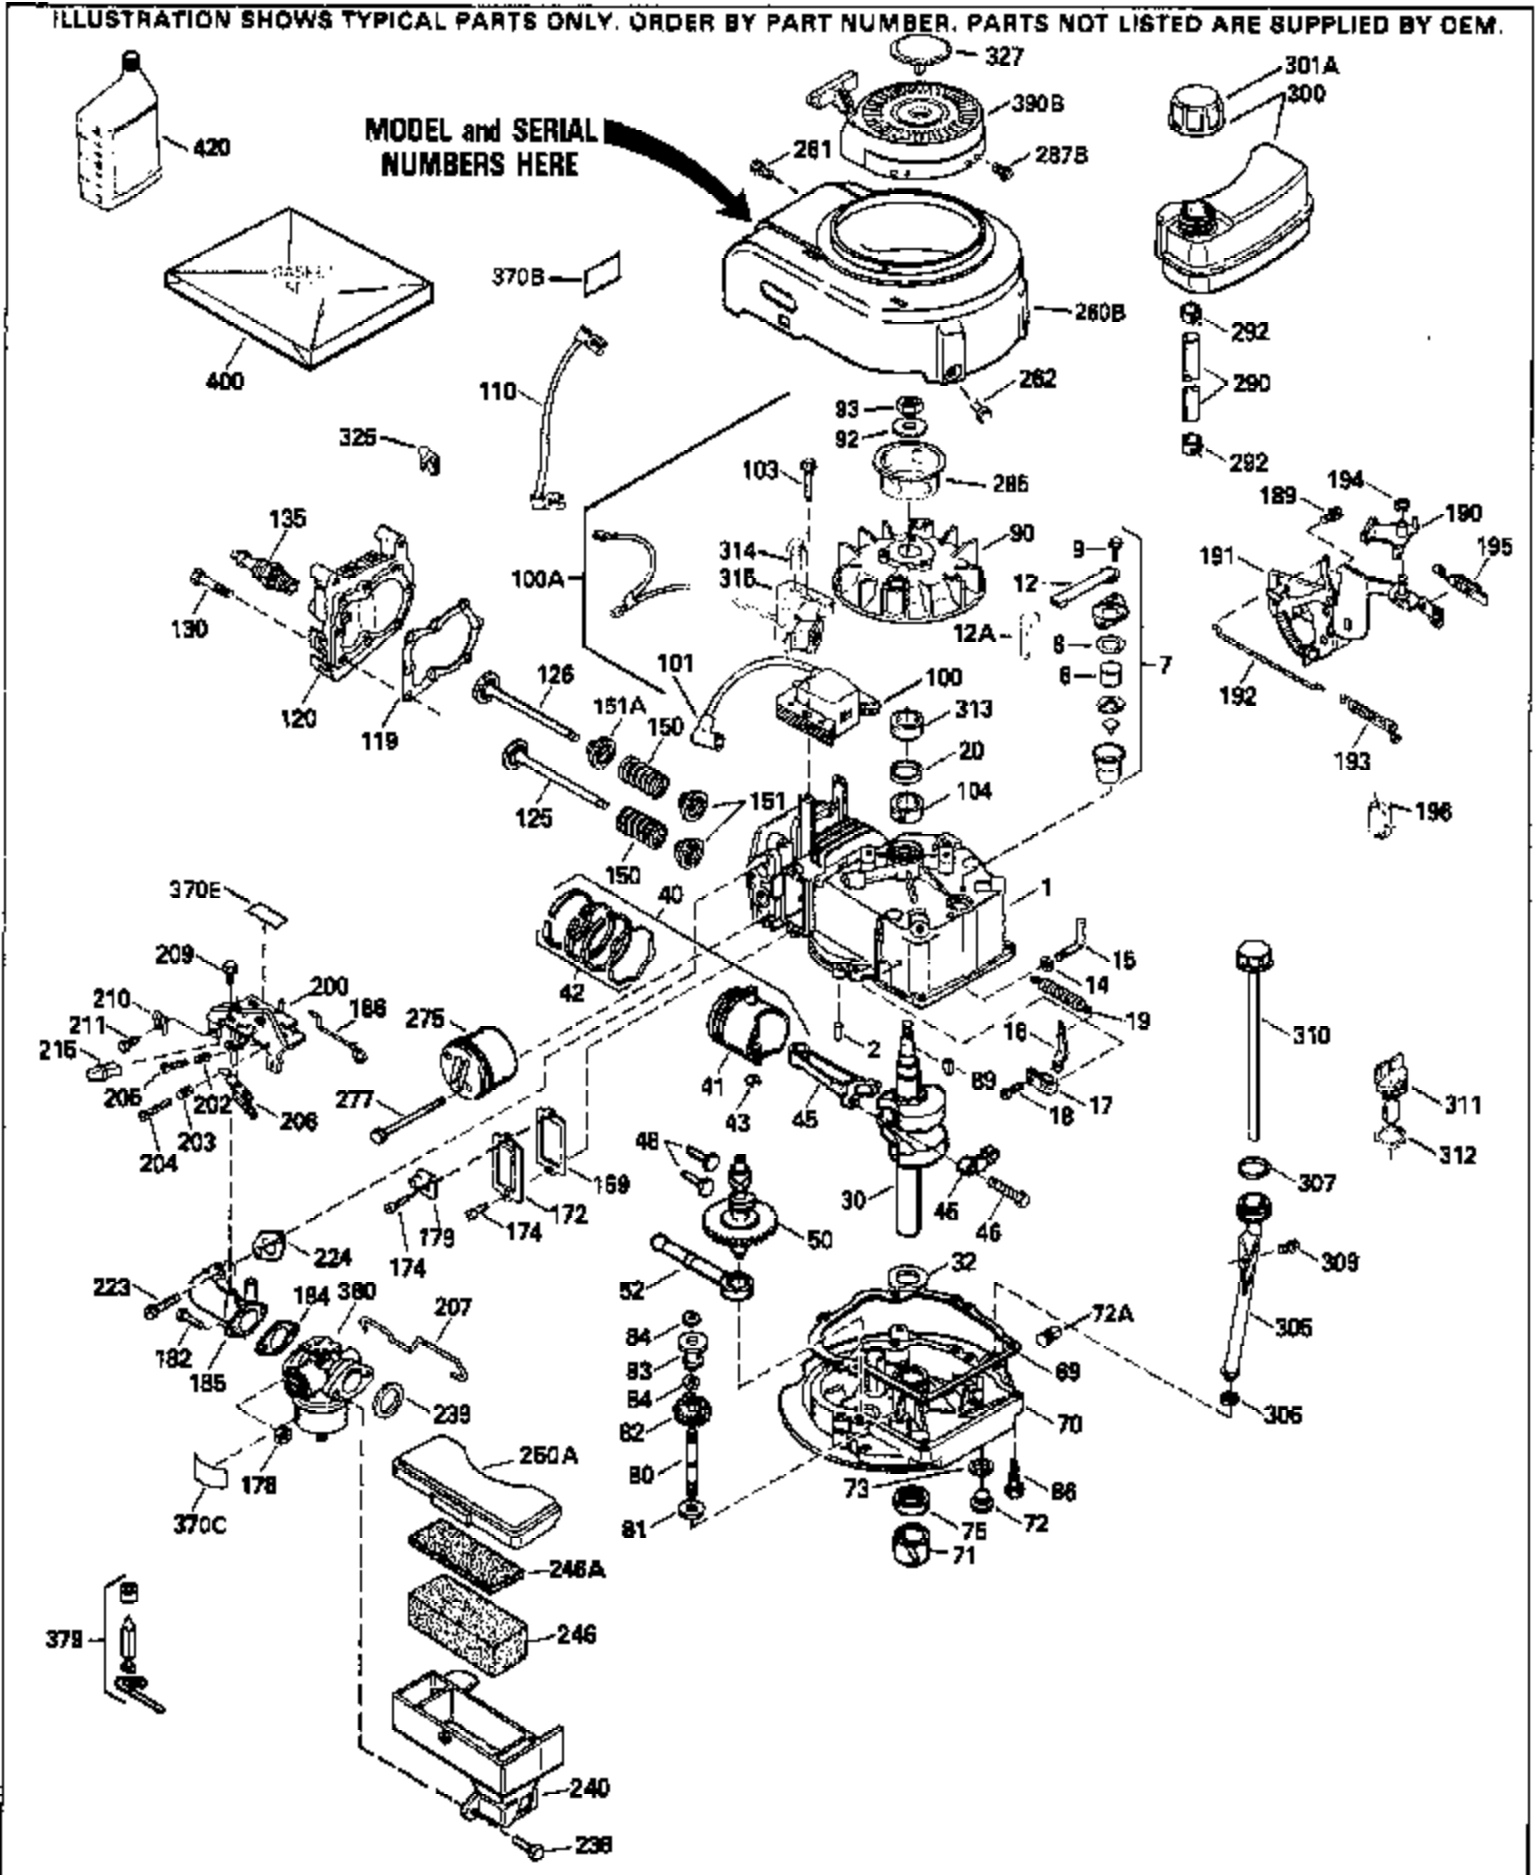

ILLUSTRATION SHOWS TYPICAL PARTS ONLY. ORDER BY PART NUMBER. PARTS NOT LISTED ARE SUPPLIED BY OEM.

MODEL and SERIAL
NUMBERS HERE

Ref #	Part Number	Qty	Description
1	35022		Cylinder Ass'y. (Incl.2, 8, 9 & 20) (2-5/16")
2	26727		Pin, Dowel
6	33734		Element, Breather
7	34214A		Breather Ass'y. (Incl. 6, 8, 9, 12 & 12A)
8	33735		* Gasket, Breather
9	30200		Screw, 10-24 x 9/16"
12	33886		Tube, Breather
14	28277		Washer
15	30589		Rod, Governor (Incl. 14)
16	31383A		Lever, Governor
17	31335		Clamp, Governor lever
18	650548		Screw, 8-32 x 5/16"
19	31386		Spring, Governor
20	32600		Seal, Oil
30	34463		Crankshaft Ass'y.
40	34499		Piston, Pin & Ring Set (Std.) (2-5/16 " Bore)
40	34526		Piston, Pin & Ring Set (.010" OS)
40	34527		Piston, Pin & Ring Set (.020" OS)
41	31761B		Piston & Pin Ass'y. (Incl. 43)(Std.)(2-5/16")
41	32662B		Piston & Pin Ass'y. (Incl. 43) (.010" OS)
41	32663B		Piston & Pin Ass'y. (Incl. 43) (.020" OS)
42	27565		Ring Set (Std.) (2-5/16" Bore)
42	27566		Ring Set (.010" OS)
42	27567		Ring Set (.020" OS)
43	20381		Ring, Piston pin retaining
45	30963B		Rod Assy., Connecting (Incl. 46)
46	32610A		Bolt, Connecting rod
48	27241		Lifter, Valve
50	33148A		Camshaft
52	29914		Oil Pump Assy.
69	35261		* Gasket, Mounting flange
70	30571A		Flange Ass'y. (Incl. 72, 73, 75, 80 & 311)
72	30572		Plug, Oil drain (Incl. 73)
73	28833		* Drain Plug Gasket (Not req. W/plastic plug)
75	26208		Seal, Oil
80	30574		Shaft, Governor
81	30590A		Washer, Flat
82	30591		Gear Assy., Governor (Incl. 81)
83	30588A		Spool, Governor
84	29193		Ring, Retaining
86	650488		Screw, 1/4-20 x 1-1/4"
89	611004		Flywheel Key
90	611046A		Flywheel
92	650815		Washer, Belleville
93	650816		Nut, Flywheel
100	730207		Magneto-to-Solid State Conversion Kit (Includes solid state module, solid state flywheel key, and instructions.)(Use as required on external ignition engines only.)
100	34443A		Solid State Assy.
103	650814		Screw, Torx T-15, 10-24 x 1"
110	34231		Ground Wire
119	29953C		* Gasket, Cylinder head
120	34335		Head, Cylinder
125	29313C		Exhaust Valve (Std.) (Incl. 151)
125	29315C		Exhaust Valve (1/32" OS) (Incl. 151)
126	29314B		Intake Valve (Std.) (Incl. 151)
126	29315C		Intake Valve (1/32" OS) (Incl. 151)