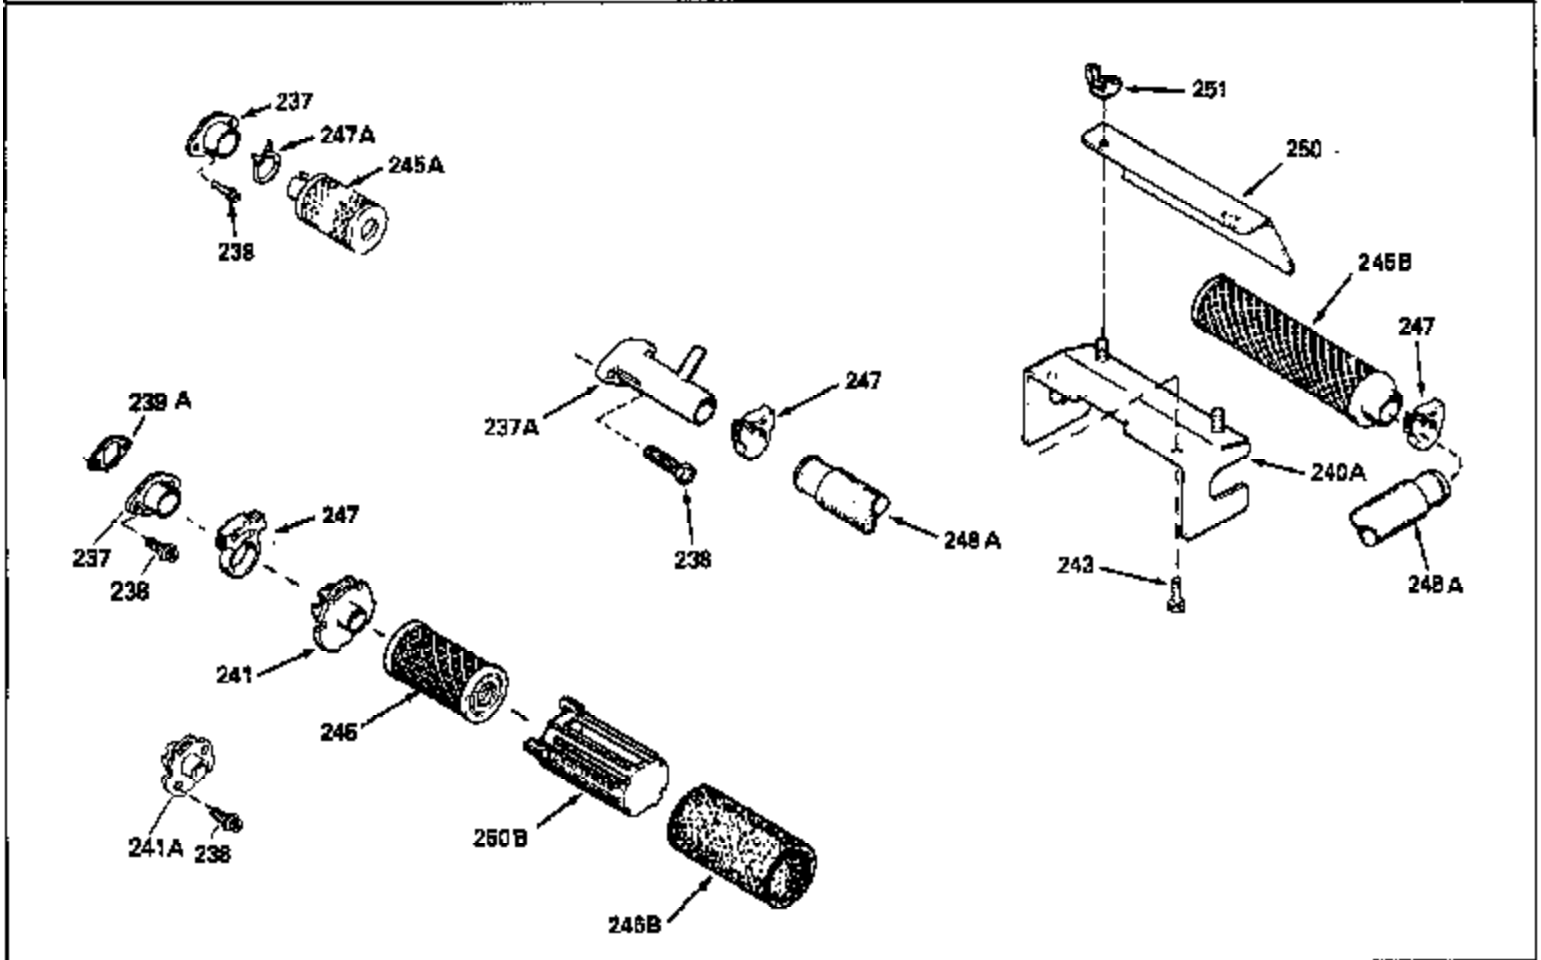

Ref #	Part Number	Qty	Description
19	31386		Spring, Governor
69	35261		* Gasket, Mounting flange
167	32924		Spring, Speed adjusting screw
168	650688		Screw, 10-32 x 1"
182	6201		Screw, 1/4-28 x 7/8"
185	31384A		Pipe, Intake (Incl. 224)
186	34337		Link, Governor spring
201	33150		Bracket, Over ride control
209	30200		Screw, 10-24 x 9/16"
223	650451		Screw, 1/4-20 x 1"
238	650806		Screw, 10-32 x 5/8"
246B	35435		Filter, Pre-Air (Use as required)
379	631021		Inlet Needle, Seat & Clip Assy.