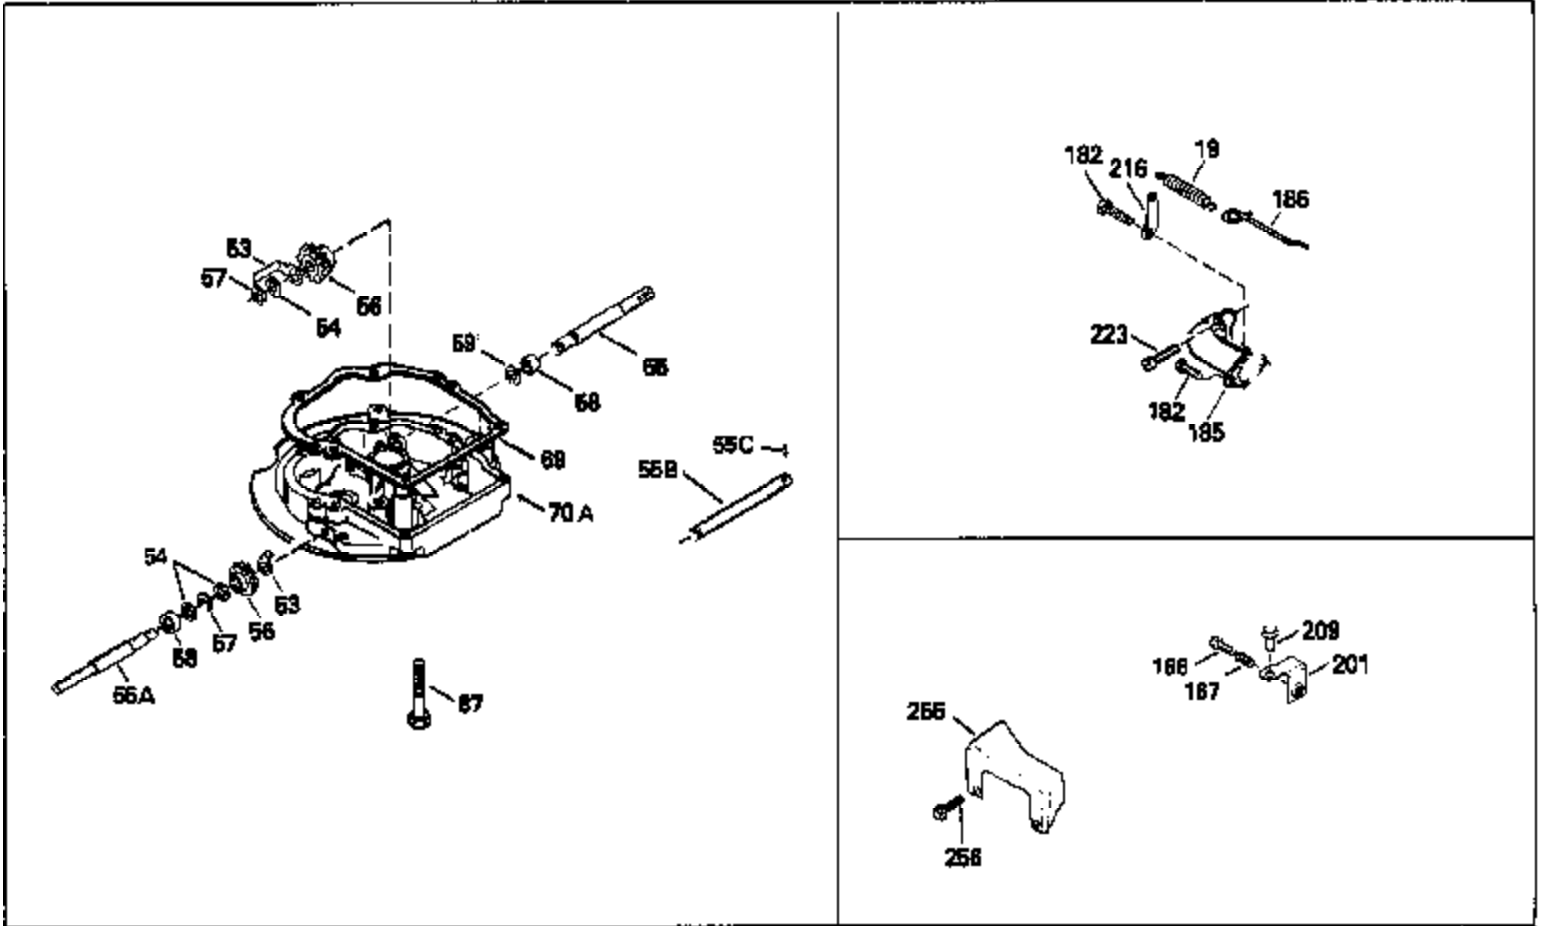

Ref #	Part Number	Qty	Description
19	31386		Spring, Governor
69	35261		* Gasket, Mounting flange
167	32924		Spring, Speed adjusting screw
168	650688		Screw, 10-32 x 1"
182	6201		Screw, 1/4-28 x 7/8"
185	31384A		Pipe, Intake (Incl. 224)
186	34337		Link, Governor spring
201	33150		Bracket, Over ride control
209	30200		Screw, 10-24 x 9/16"
223	650451		Screw, 1/4-20 x 1"
238	650806		Screw, 10-32 x 5/8"
246B	35435		Filter, Pre-Air (Use as required)
379	631021		Inlet Needle, Seat & Clip Assy.