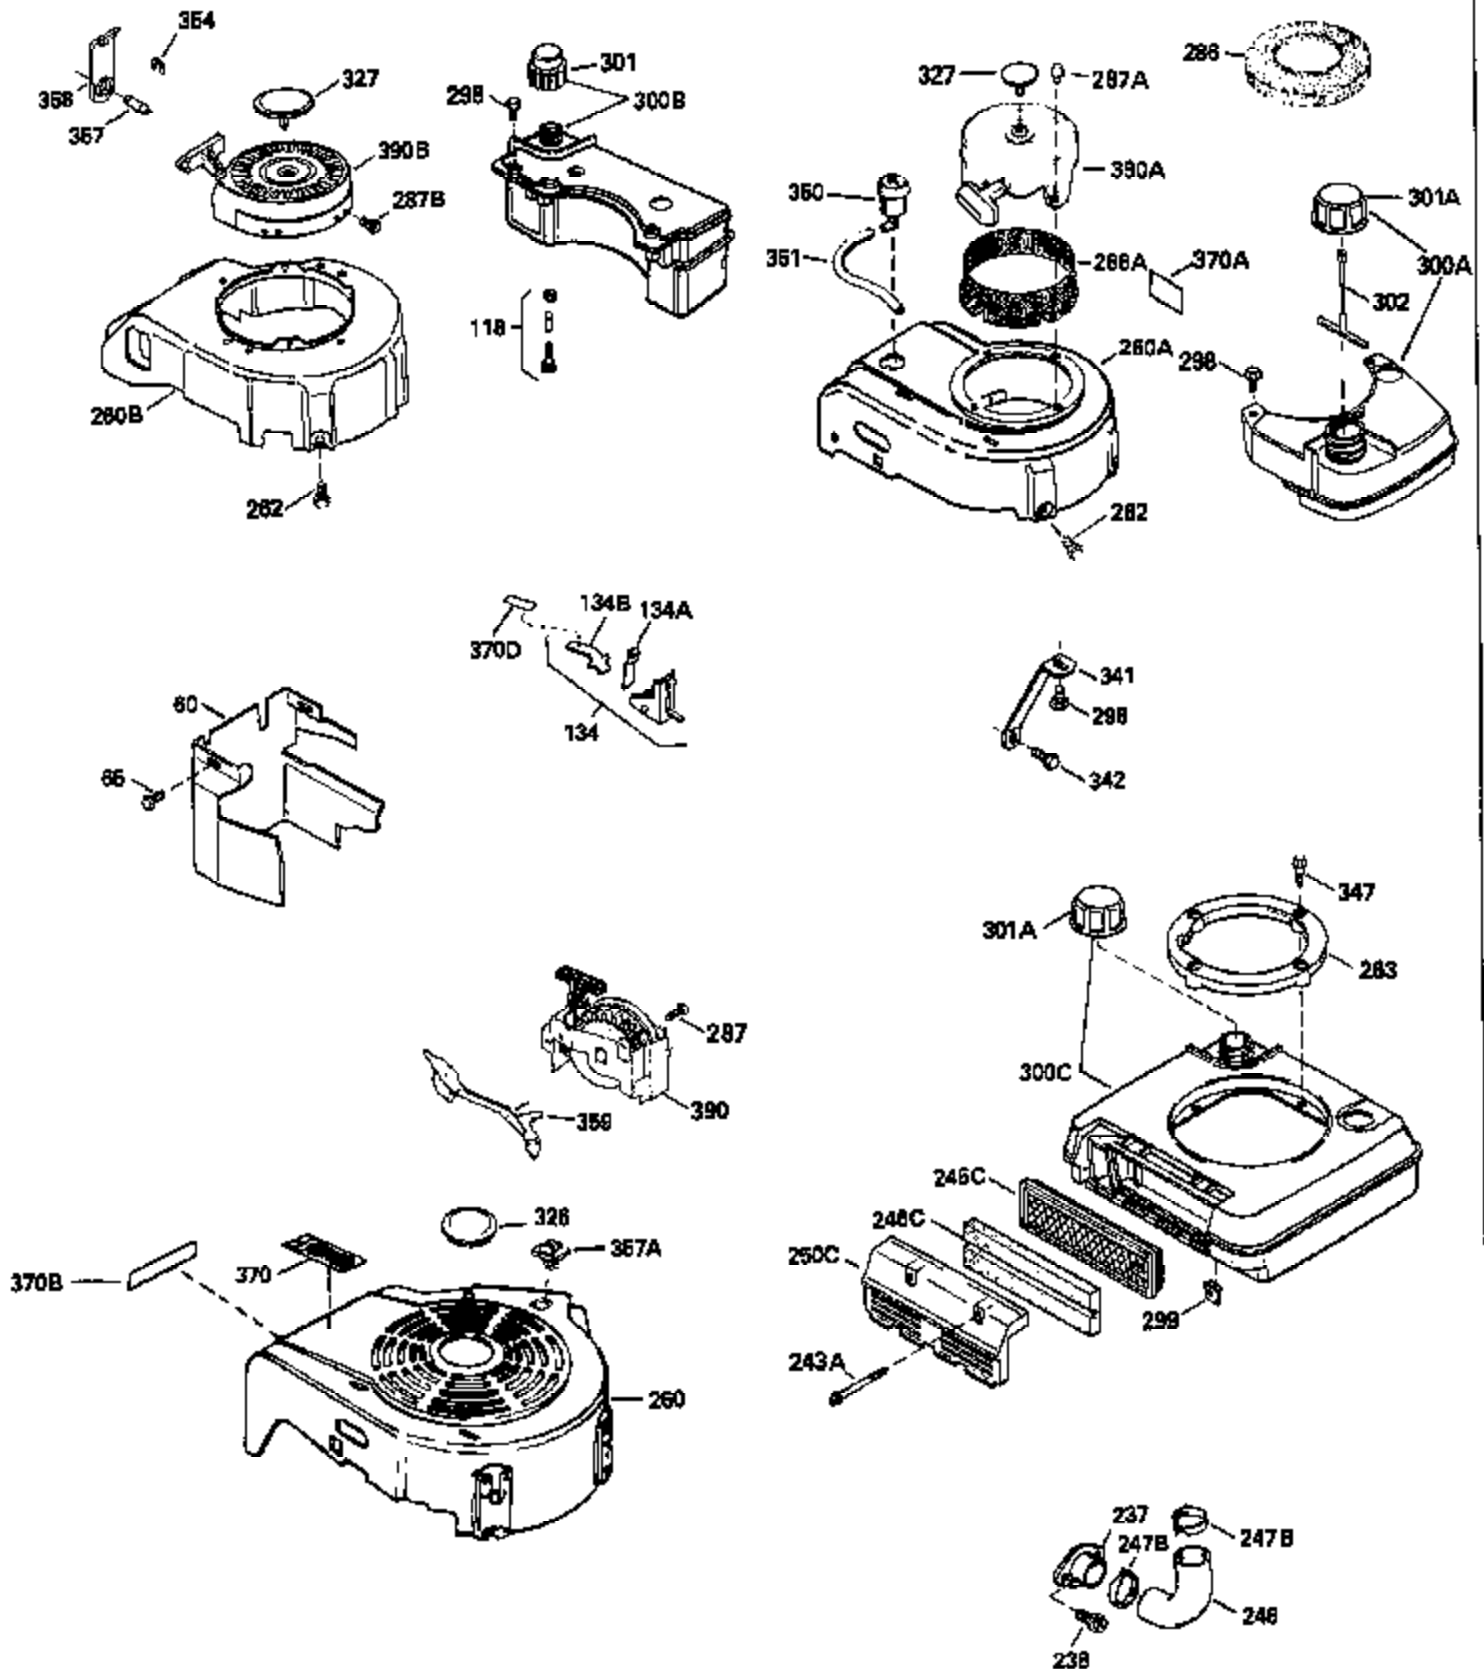

ILLUSTRATION SHOWS TYPICAL PARTS ONLY. ORDER BY PART NUMBER. PARTS NOT LISTED ARE SUPPLIED BY OEM.

Ref #	Part Number	Qty	Description
118	730194		Rope Guide Kit (Use as required with 34476 fuel tank)
238	650806		Screw, 10-32 x 5/8"
246C	35705		Filter, Pre-Air (Optional)
260A	34859		Housing, Blower
262	650831		Screw, 1/4-20 x 15/32"
286	35009		Screen, Starter cup
287A	650735		Screw, 10-24 x 3/8" (Use as required)
287A			Pop Rivet, (3/16" Dia.)(Purchase locally)
301	33032		Fuel Cap
370A	34346		Decal, Instruction
379	631021		Inlet Needle, Seat & Clip Assy.
390A	590420A		Rewind Starter (Refer to Division 5, Section C, page 25 or Fiche 8, Grid G-7 for breakdown)