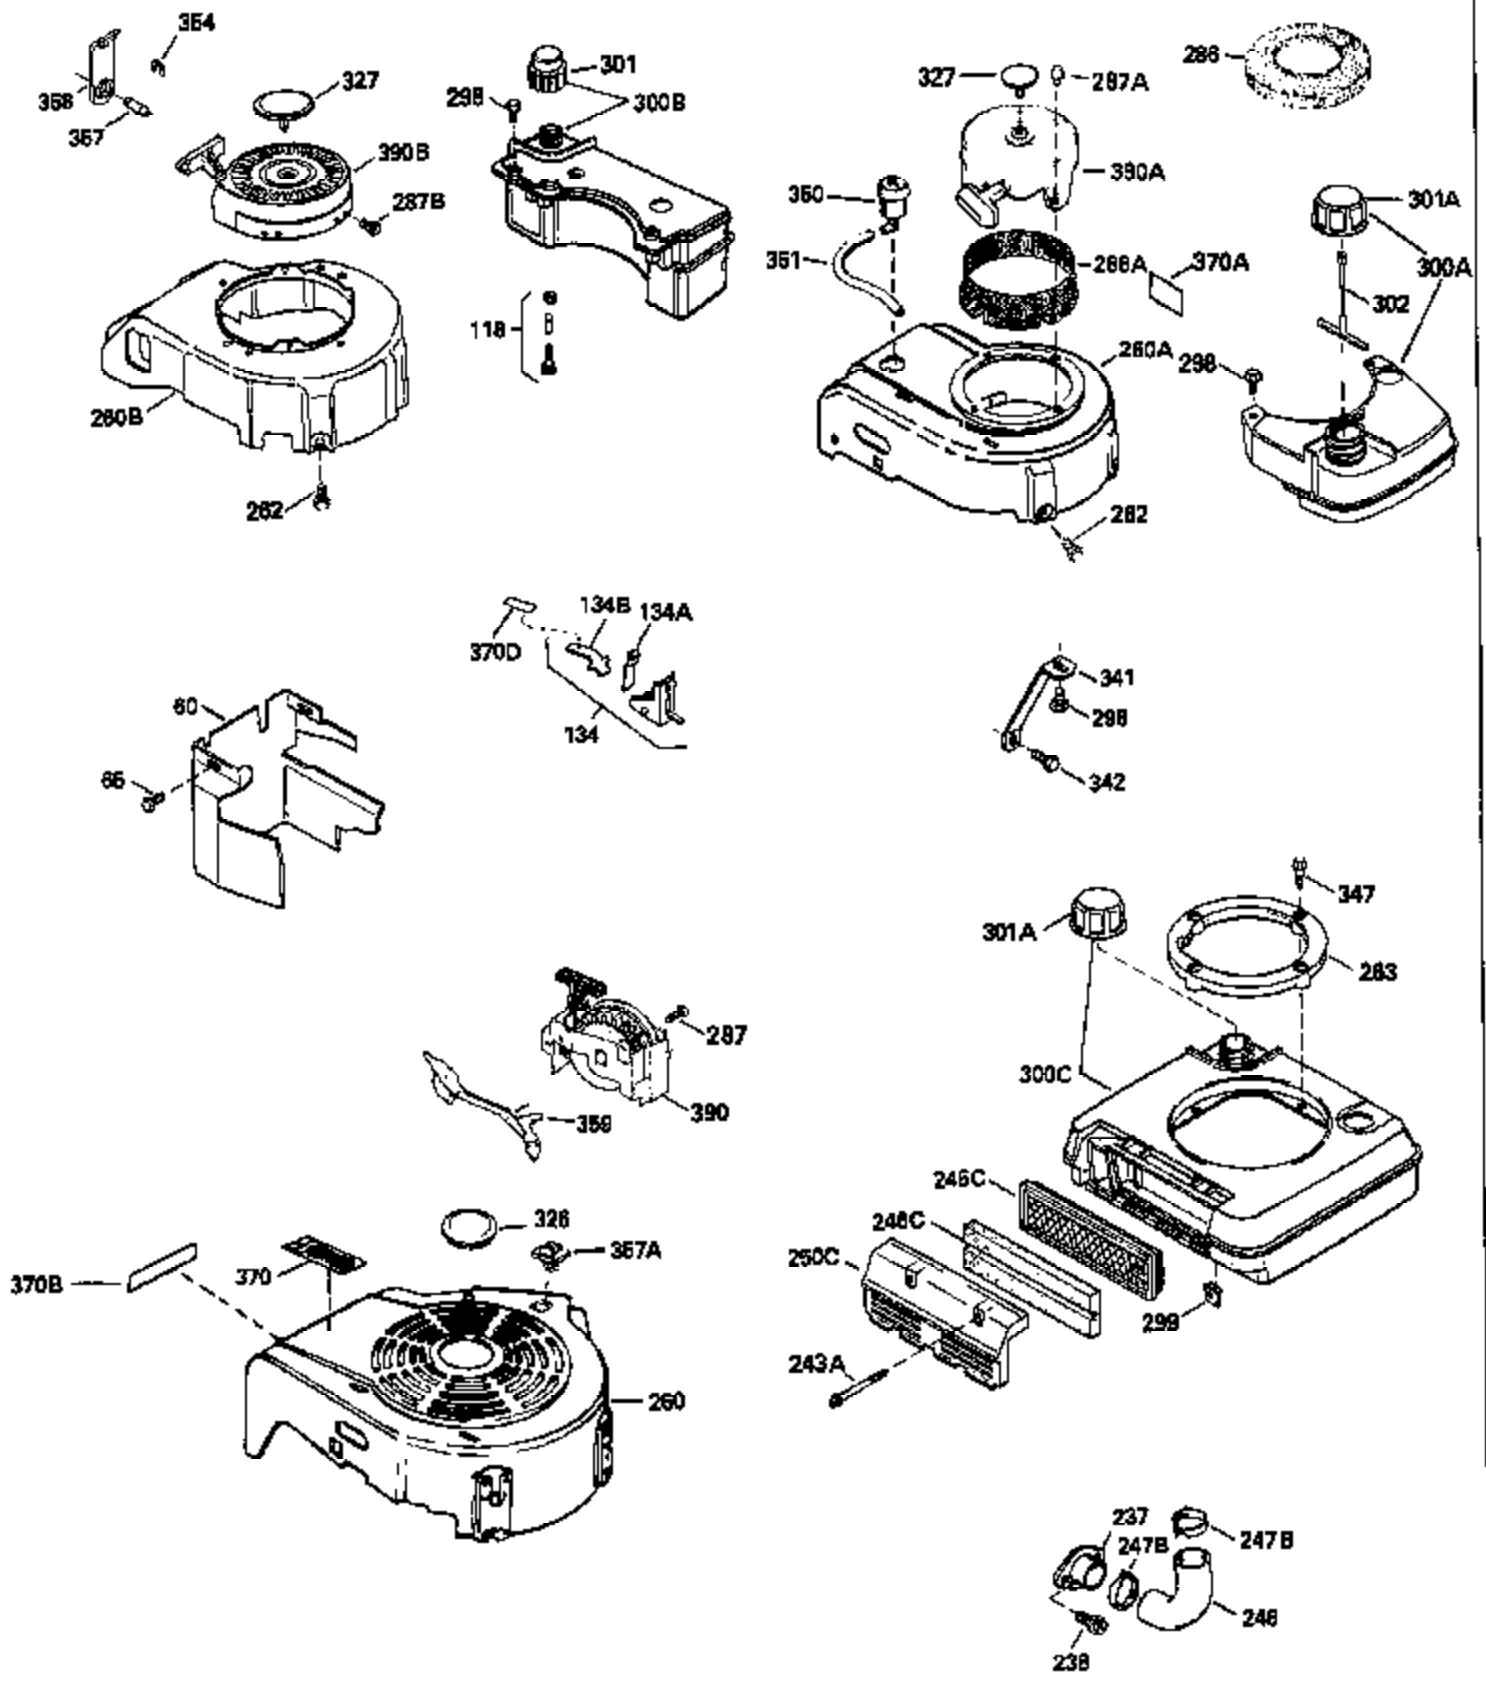

ILLUSTRATION SHOWS TYPICAL PARTS ONLY. ORDER BY PART NUMBER. PARTS NOT LISTED ARE SUPPLIED BY OEM.

Ref #	Part Number	Qty	Description
118	730194		Rope Guide Kit (Use as required with 34476 fuel tank)
238	650806		Screw, 10-32 x 5/8"
246C	35705		Filter, Pre-Air (Optional)
260A	34859		Housing, Blower
262	650831		Screw, 1/4-20 x 15/32"
286	35009		Screen, Starter cup
287A	650735		Screw, 10-24 x 3/8" (Use as required)
287A			Pop Rivet, (3/16" Dia.)(Purchase locally)
301	33032		Fuel Cap
370A	34346		Decal, Instruction
379	631021		Inlet Needle, Seat & Clip Assy.
390A	590420		Rewind Starter (Refer to Division 5, Section C, page 25 or Fiche 8, Grid G-7 for breakdown)