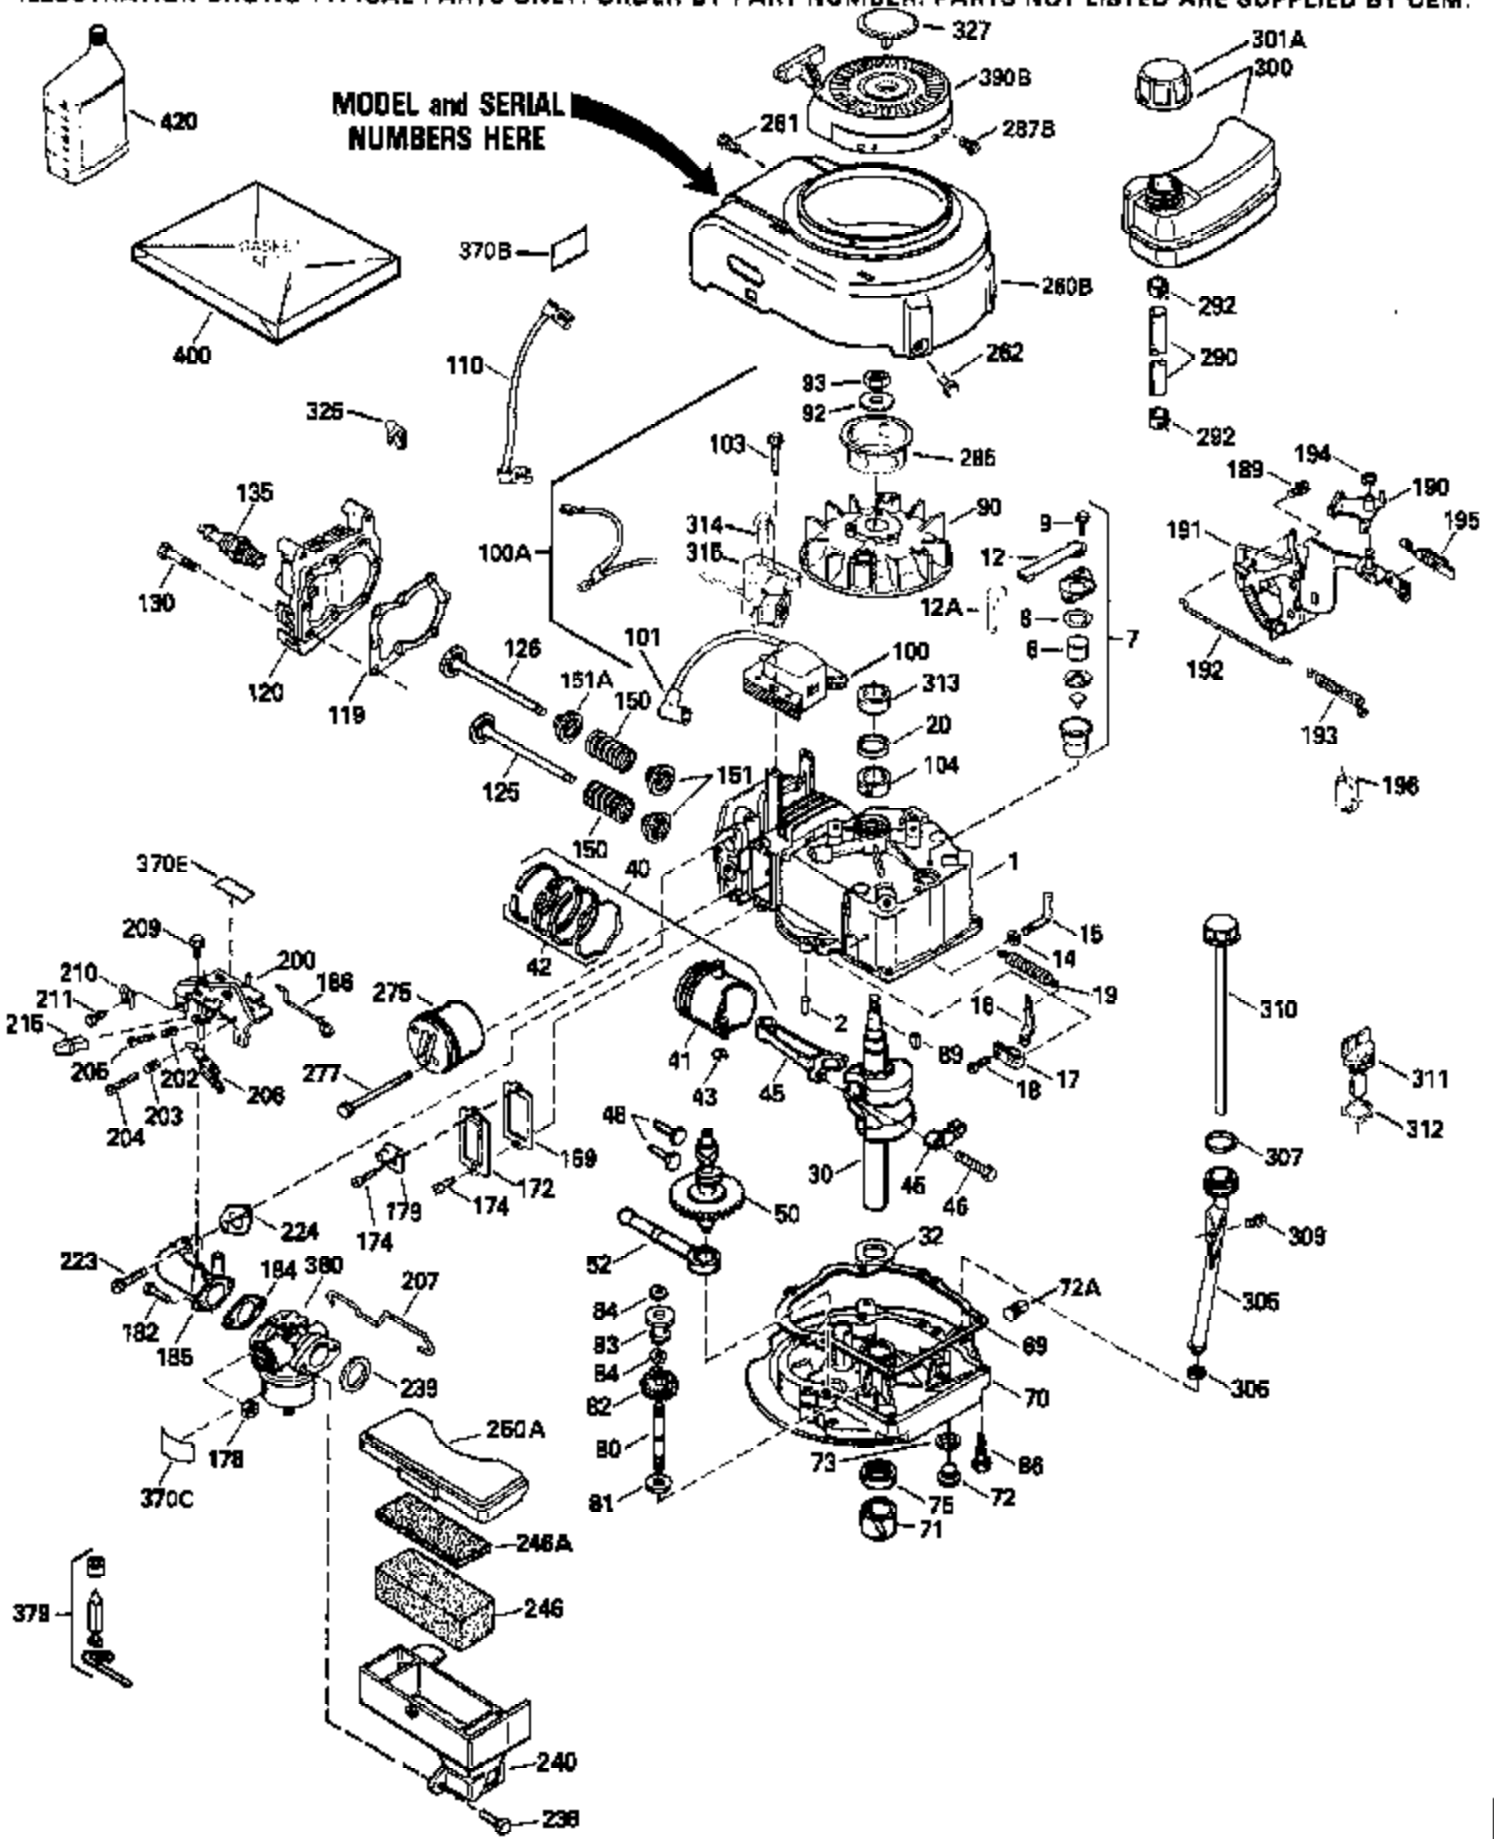

ILLUSTRATION SHOWS TYPICAL PARTS ONLY. ORDER BY PART NUMBER. PARTS NOT LISTED ARE SUPPLIED BY OEM.

MODEL and SERIAL
NUMBERS HERE

Ref #	Part Number	Qty	Description
1	35022		Cylinder Ass'y. (Incl.2, 8, 9 & 20) (2-5/16")
2	26727		Pin, Dowel
6	33734		Element, Breather
7	34214A		Breather Ass'y. (Incl. 6, 8, 9, 12 & 12A)
8	33735		* Gasket, Breather
9	30200		Screw, 10-24 x 9/16"
12	33886		Tube, Breather
14	28277		Washer
15	30589		Rod, Governor (Incl. 14)
16	31383A		Lever, Governor
17	31335		Clamp, Governor lever
18	650548		Screw, 8-32 x 5/16"
19	31386		Spring, Governor
20	32600		Seal, Oil
30	34463		Crankshaft Ass'y.
40	34499		Piston, Pin & Ring Set (Std.) (2-5/16 " Bore)
40	34526		Piston, Pin & Ring Set (.010" OS)
40	34527		Piston, Pin & Ring Set (.020" OS)
41	31761B		Piston & Pin Ass'y. (Incl. 43)(Std.)(2-5/16")
41	32662B		Piston & Pin Ass'y. (Incl. 43) (.010" OS)
41	32663B		Piston & Pin Ass'y. (Incl. 43) (.020" OS)
42	27565		Ring Set (Std.) (2-5/16" Bore)
42	27566		Ring Set (.010" OS)
42	27567		Ring Set (.020" OS)
43	20381		Ring, Piston pin retaining
45	30963B		Rod Assy., Connecting (Incl. 46)
46	32610A		Bolt, Connecting rod
48	27241		Lifter, Valve
50	33148A		Camshaft
52	29914		Oil Pump Assy.
69	35261		* Gasket, Mounting flange
70	30571A		Flange Ass'y. (Incl. 72, 73, 75, 80 & 311)
72	30572		Plug, Oil drain (Incl. 73)
73	28833		* Drain Plug Gasket (Not req. W/plastic plug)
75	26208		Seal, Oil
80	30574		Shaft, Governor
81	30590A		Washer, Flat
82	30591		Gear Assy., Governor (Incl. 81)
83	30588A		Spool, Governor
84	29193		Ring, Retaining
86	650488		Screw, 1/4-20 x 1-1/4"
89	611004		Flywheel Key
90	611046A		Flywheel
92	650815		Washer, Belleville
93	650816		Nut, Flywheel
100	730207		Magneto-to-Solid State Conversion Kit (Includes solid state module, solid state flywheel key, and instructions.)(Use as required on external ignition engines only.)
100	34443A		Solid State Assy.
103	650814		Screw, Torx T-15, 10-24 x 1"
110	34231		Ground Wire
119	29953C		* Gasket, Cylinder head
120	34335		Head, Cylinder
125	29313C		Exhaust Valve (Std.) (Incl. 151)
125	29315C		Exhaust Valve (1/32" OS) (Incl. 151)
126	29314B		Intake Valve (Std.) (Incl. 151)
126	29315C		Intake Valve (1/32" OS) (Incl. 151)