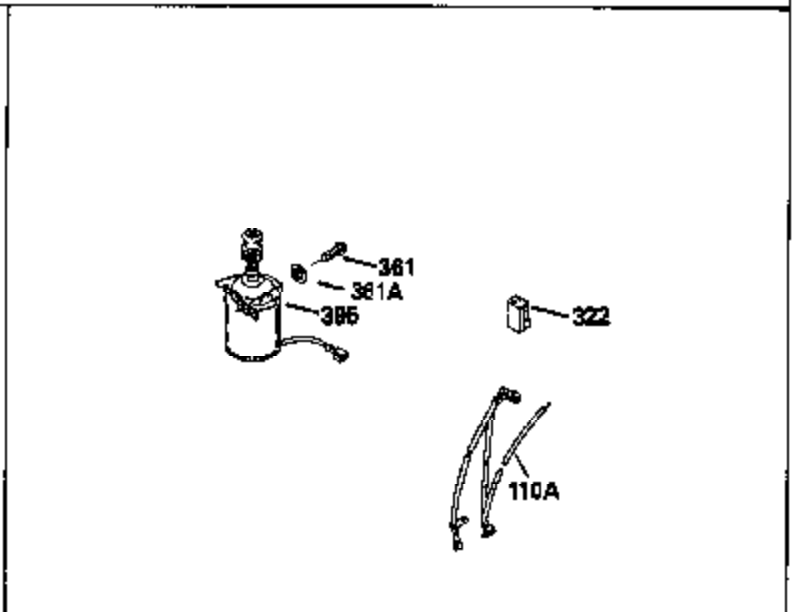

Ref #	Part Number	Qty	Description
210	27793		Clip, Conduit
211	28942		Screw, 10-32 x 3/8"
274	26754A		* Gasket, Exhaust (Use as required)
277A	30063		Screw, 1/4-20 x 1/2" (Use as required)
277	650795		Screw, 1/4-20 x 2-1/4"
370F	34387		Decal, Instruction (Optional)
379	631021		Inlet Needle, Seat & Clip Assy.
415	730162		Muffler Adap.Kit(Incl.274,277A)(Use a s req.)
430	730574		Debris Screen Kit (Incl. 370F,431-433)(Opt.)
431	35596		Screen, Debris (Optional)
432	35597		Bracket, Debris screen (Optional)
433	650910		Screw, 8-32 x 1/4" (Optional)