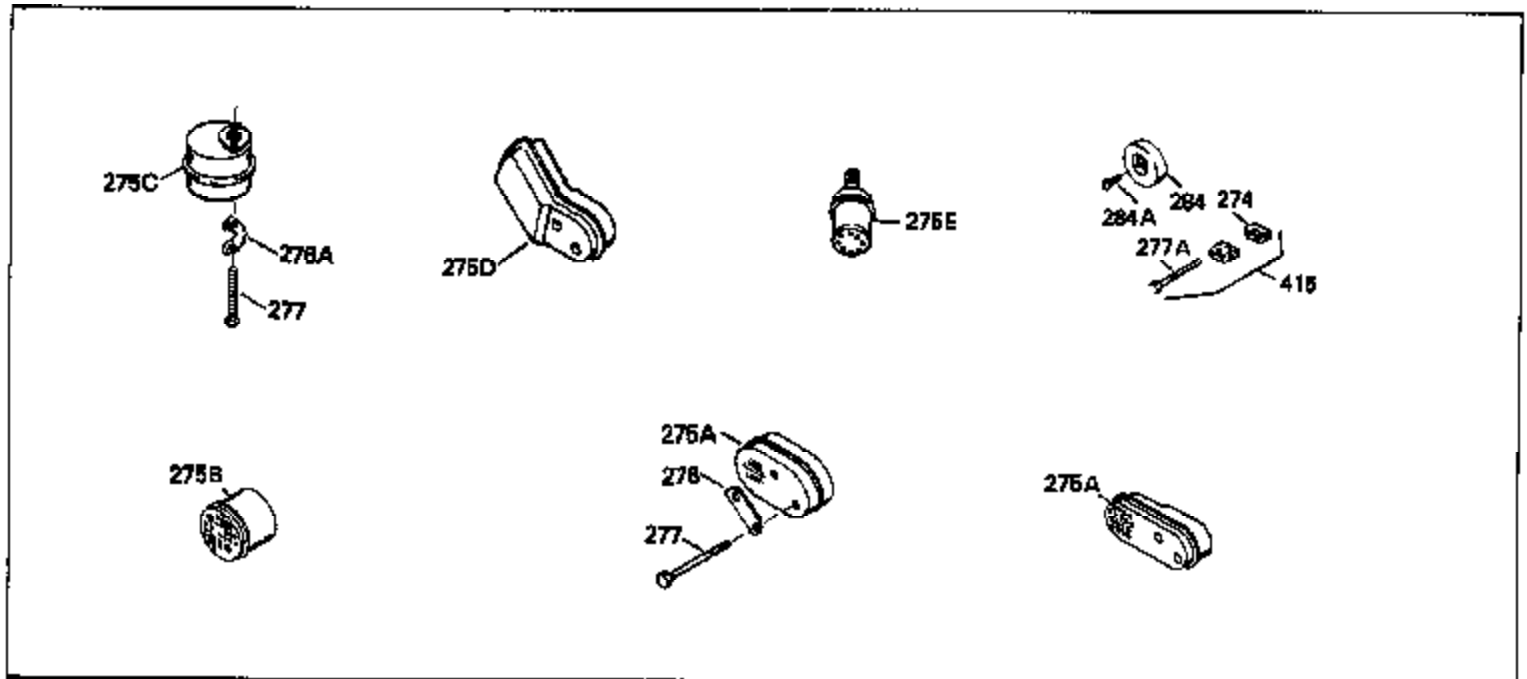

Ref #	Part Number	Qty	Description
210	27793		Clip, Conduit
211	28942		Screw, 10-32 x 3/8"
274	26754A		* Gasket, Exhaust (Use as required)
277A	30063		Screw, 1/4-20 x 1/2" (Use as required)
277	650795		Screw, 1/4-20 x 2-1/4"
370F	34387		Decal, Instruction (Optional)
379	631021		Inlet Needle, Seat & Clip Assy.
415	730162		Muffler Adap.Kit(Incl.274,277A)(Use a s req.)
430	730574		Debris Screen Kit (Incl. 370F,431-433)(Opt.)
431	35596		Screen, Debris (Optional)
432	35597		Bracket, Debris screen (Optional)
433	650910		Screw, 8-32 x 1/4" (Optional)