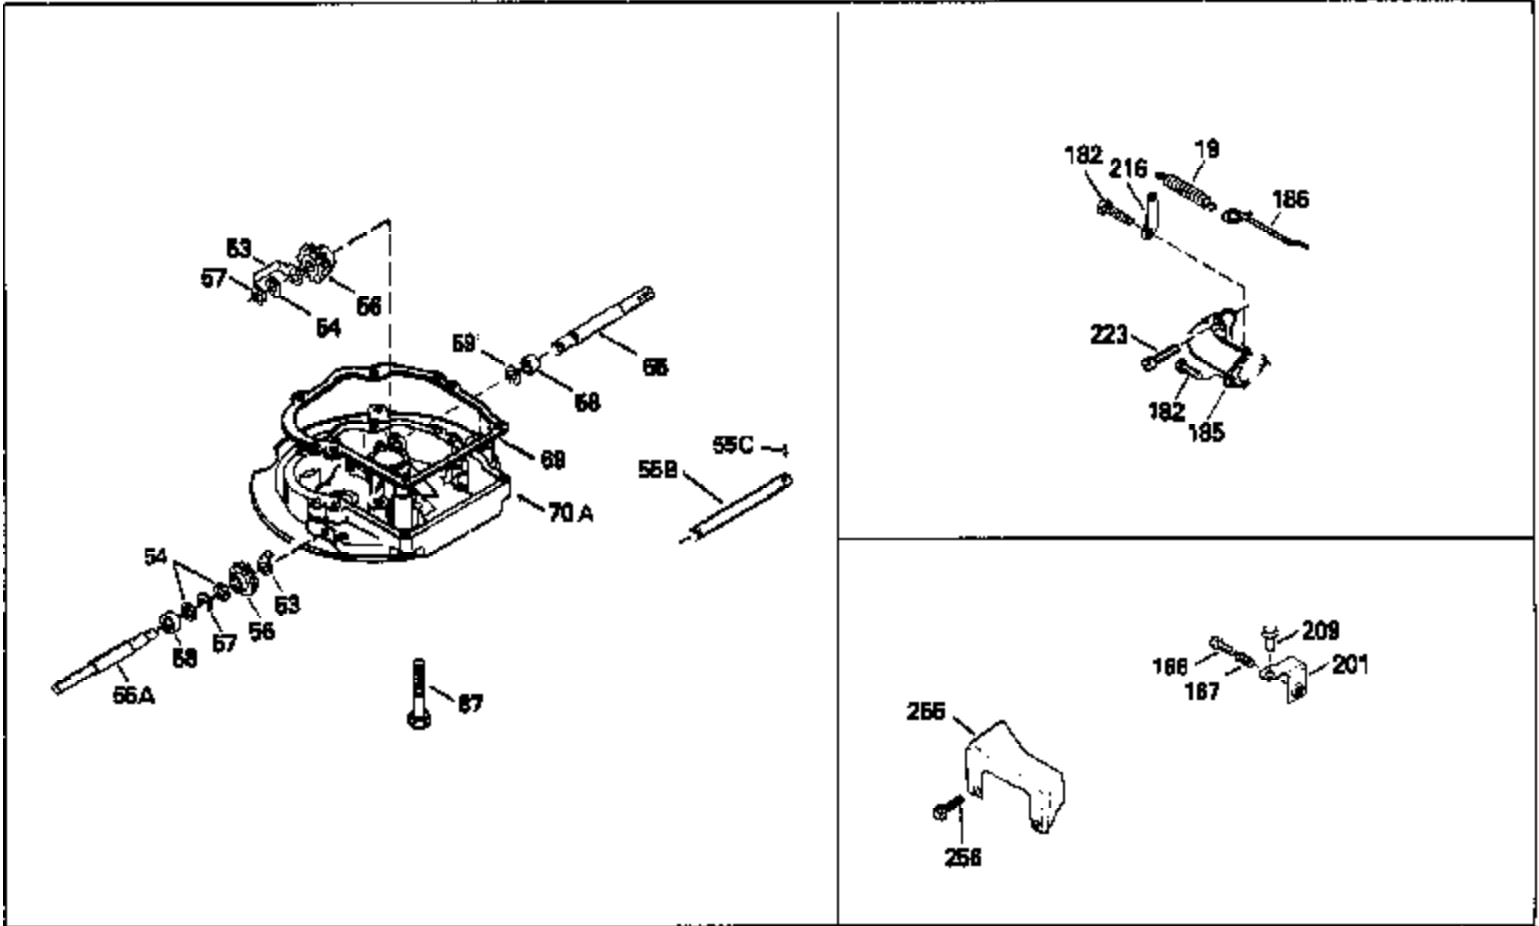

Ref #	Part Number	Qty	Description
19	31361		Spring, Extension
69	35261		* Gasket, Mounting flange
182	6201		Screw, 1/4-28 x 7/8"
185	31384A		Pipe, Intake (Incl. 224)
186	34337		Link, Governor spring
209	30200		Screw, 10-24 x 9/16"
223	650451		Screw, 1/4-20 x 1"
238	650806		Screw, 10-32 x 5/8"
246B	35435		Filter, Pre-Air (Use as required)
379	631021		Inlet Needle, Seat & Clip Assy.