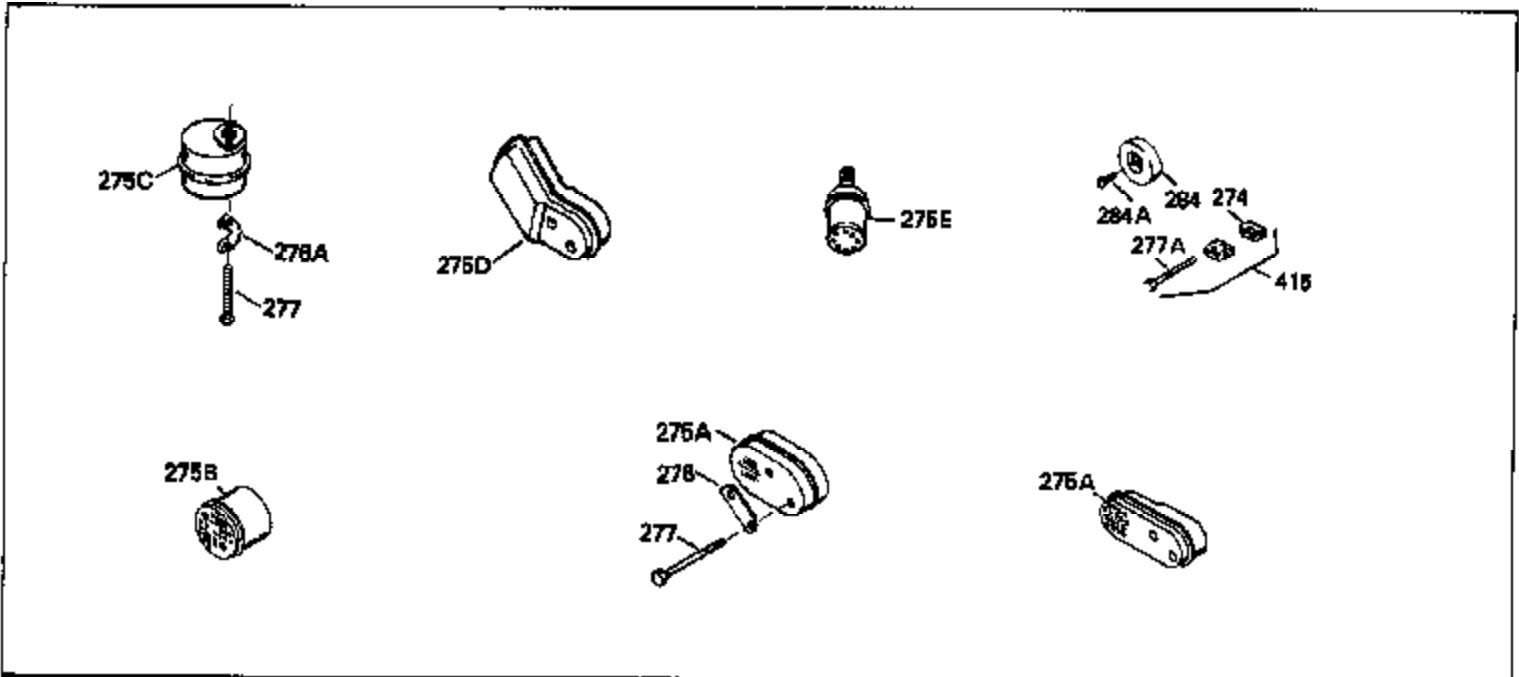

Ref #	Part Number	Qty	Description
274	26754A		* Gasket, Exhaust (Use as required)
277A	30063		Screw, 1/4-20 x 1/2" (Use as required)
277	650795		Screw, 1/4-20 x 2-1/4"
370F	34387		Decal, Instruction (Optional)
379	631021		Inlet Needle, Seat & Clip Assy.
415	730162		Muffler Adap.Kit(Incl.274,277A)(Use a s req.)
430	730574		Debris Screen Kit (Incl. 370F,431-433)(Opt.)
431	35596		Screen, Debris (Optional)
432	35597		Bracket, Debris screen (Optional)
433	650910		Screw, 8-32 x 1/4" (Optional)