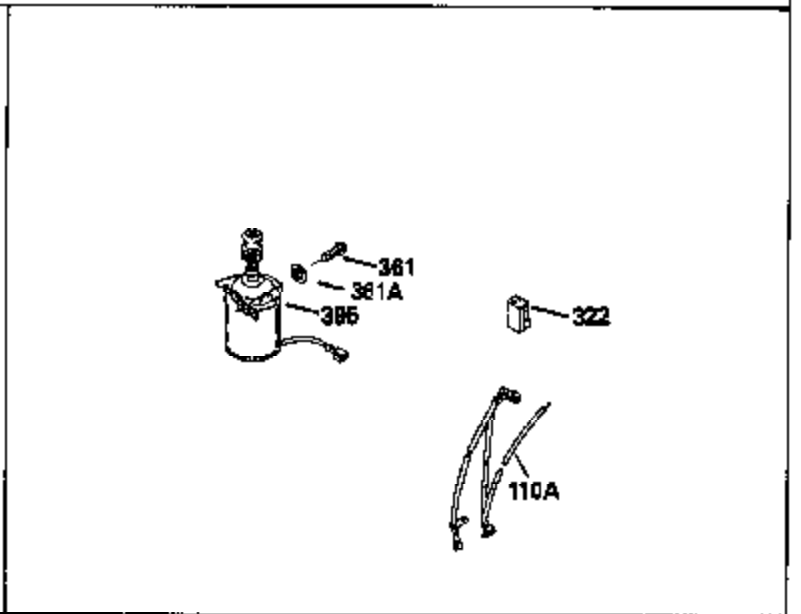

Ref #	Part Number	Qty	Description
274	26754A		* Gasket, Exhaust (Use as required)
277A	30063		Screw, 1/4-20 x 1/2" (Use as required)
277	650795		Screw, 1/4-20 x 2-1/4"
370F	34387		Decal, Instruction (Optional)
379	631021		Inlet Needle, Seat & Clip Assy.
415	730162		Muffler Adap.Kit(Incl.274,277A)(Use a s req.)
430	730574		Debris Screen Kit (Incl. 370F,431-433)(Opt.)
431	35596		Screen, Debris (Optional)
432	35597		Bracket, Debris screen (Optional)
433	650910		Screw, 8-32 x 1/4" (Optional)