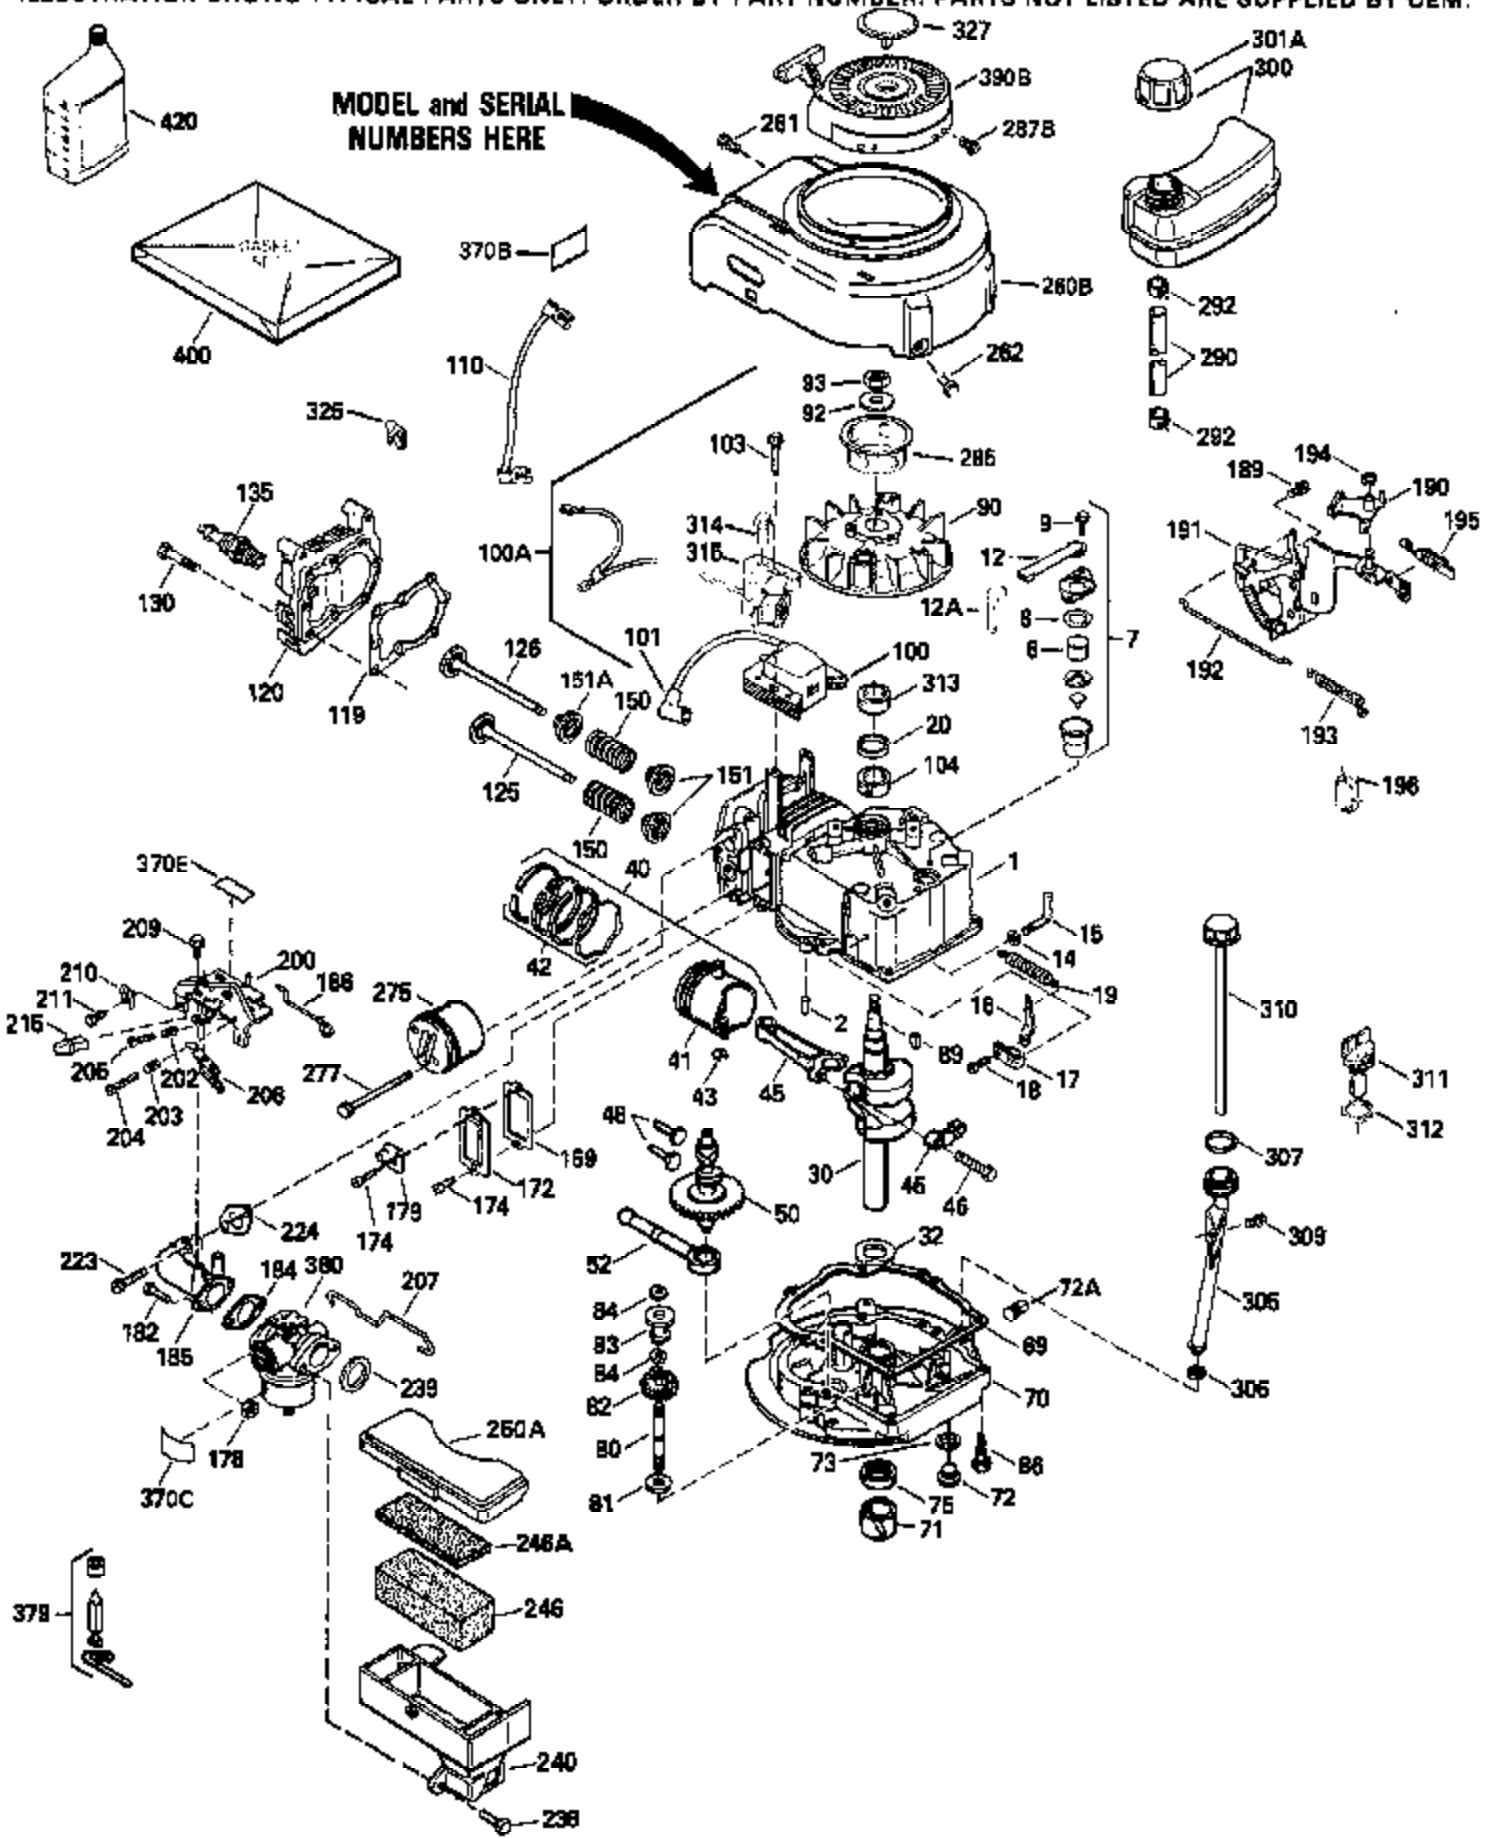

ILLUSTRATION SHOWS TYPICAL PARTS ONLY. ORDER BY PART NUMBER. PARTS NOT LISTED ARE SUPPLIED BY OEM.

MODEL and SERIAL
NUMBERS HERE

Ref #	Part Number	Qty	Description
1	35022		Cylinder Ass'y. (Incl.2, 8, 9 & 20) (2-5/16")
2	26727		Pin, Dowel
6	33734		Element, Breather
7	34214A		Breather Ass'y. (Incl. 6, 8, 9, 12 & 12A)
8	33735		* Gasket, Breather
9	30200		Screw, 10-24 x 9/16"
12	33886		Tube, Breather
14	28277		Washer
15	30589		Rod, Governor (Incl. 14)
16	31383A		Lever, Governor
17	31335		Clamp, Governor lever
18	650548		Screw, 8-32 x 5/16"
19	31361		Spring, Extension
20	32600		Seal, Oil
30	34463		Crankshaft Ass'y.
40	34499		Piston, Pin & Ring Set (Std.) (2-5/16 " Bore)
40	34526		Piston, Pin & Ring Set (.010" OS)
40	34527		Piston, Pin & Ring Set (.020" OS)
41	31761B		Piston & Pin Ass'y. (Incl. 43)(Std.)(2-5/16")
41	32662B		Piston & Pin Ass'y. (Incl. 43) (.010" OS)
41	32663B		Piston & Pin Ass'y. (Incl. 43) (.020" OS)
42	27565		Ring Set (Std.) (2-5/16" Bore)
42	27566		Ring Set (.010" OS)
42	27567		Ring Set (.020" OS)
43	20381		Ring, Piston pin retaining
45	30963B		Rod Assy., Connecting (Incl. 46)
46	32610A		Bolt, Connecting rod
48	27241		Lifter, Valve
50	33148A		Camshaft
52	29914		Oil Pump Assy.
69	35261		* Gasket, Mounting flange
70	30571A		Flange Ass'y. (Incl. 72, 73, 75, 80 & 311)
72	30572		Plug, Oil drain (Incl. 73)
73	28833		* Drain Plug Gasket (Not req. W/plastic plug)
75	26208		Seal, Oil
80	30574		Shaft, Governor
81	30590A		Washer, Flat
82	30591		Gear Assy., Governor (Incl. 81)
83	30588A		Spool, Governor
84	29193		Ring, Retaining
86	650488		Screw, 1/4-20 x 1-1/4"
89	610995		Flywheel Key
90	611046A		Flywheel
92	650815		Washer, Belleville
93	650816		Nut, Flywheel
100	34431		Solid State Ignition NOTE: Specs with this ignition system can still service individual components (points, condenser, etc.)See Div. 3, Sec. A, page TVS75 & TVS90 4,Reference numbers 122 thru 134. (This coil has been superseded to 730207 solid state conversion kit)
100	730207		Magneto-to-Solid State Conversion Kit (Includes solid state module, solid state flywheel key, and instructions.)(Use as required on external ignition engines only.)
103	650814		Screw, Torx T-15, 10-24 x 1"
110	34432		Ground Wire
119	29953C		* Gasket, Cylinder head
120	34335		Head, Cylinder