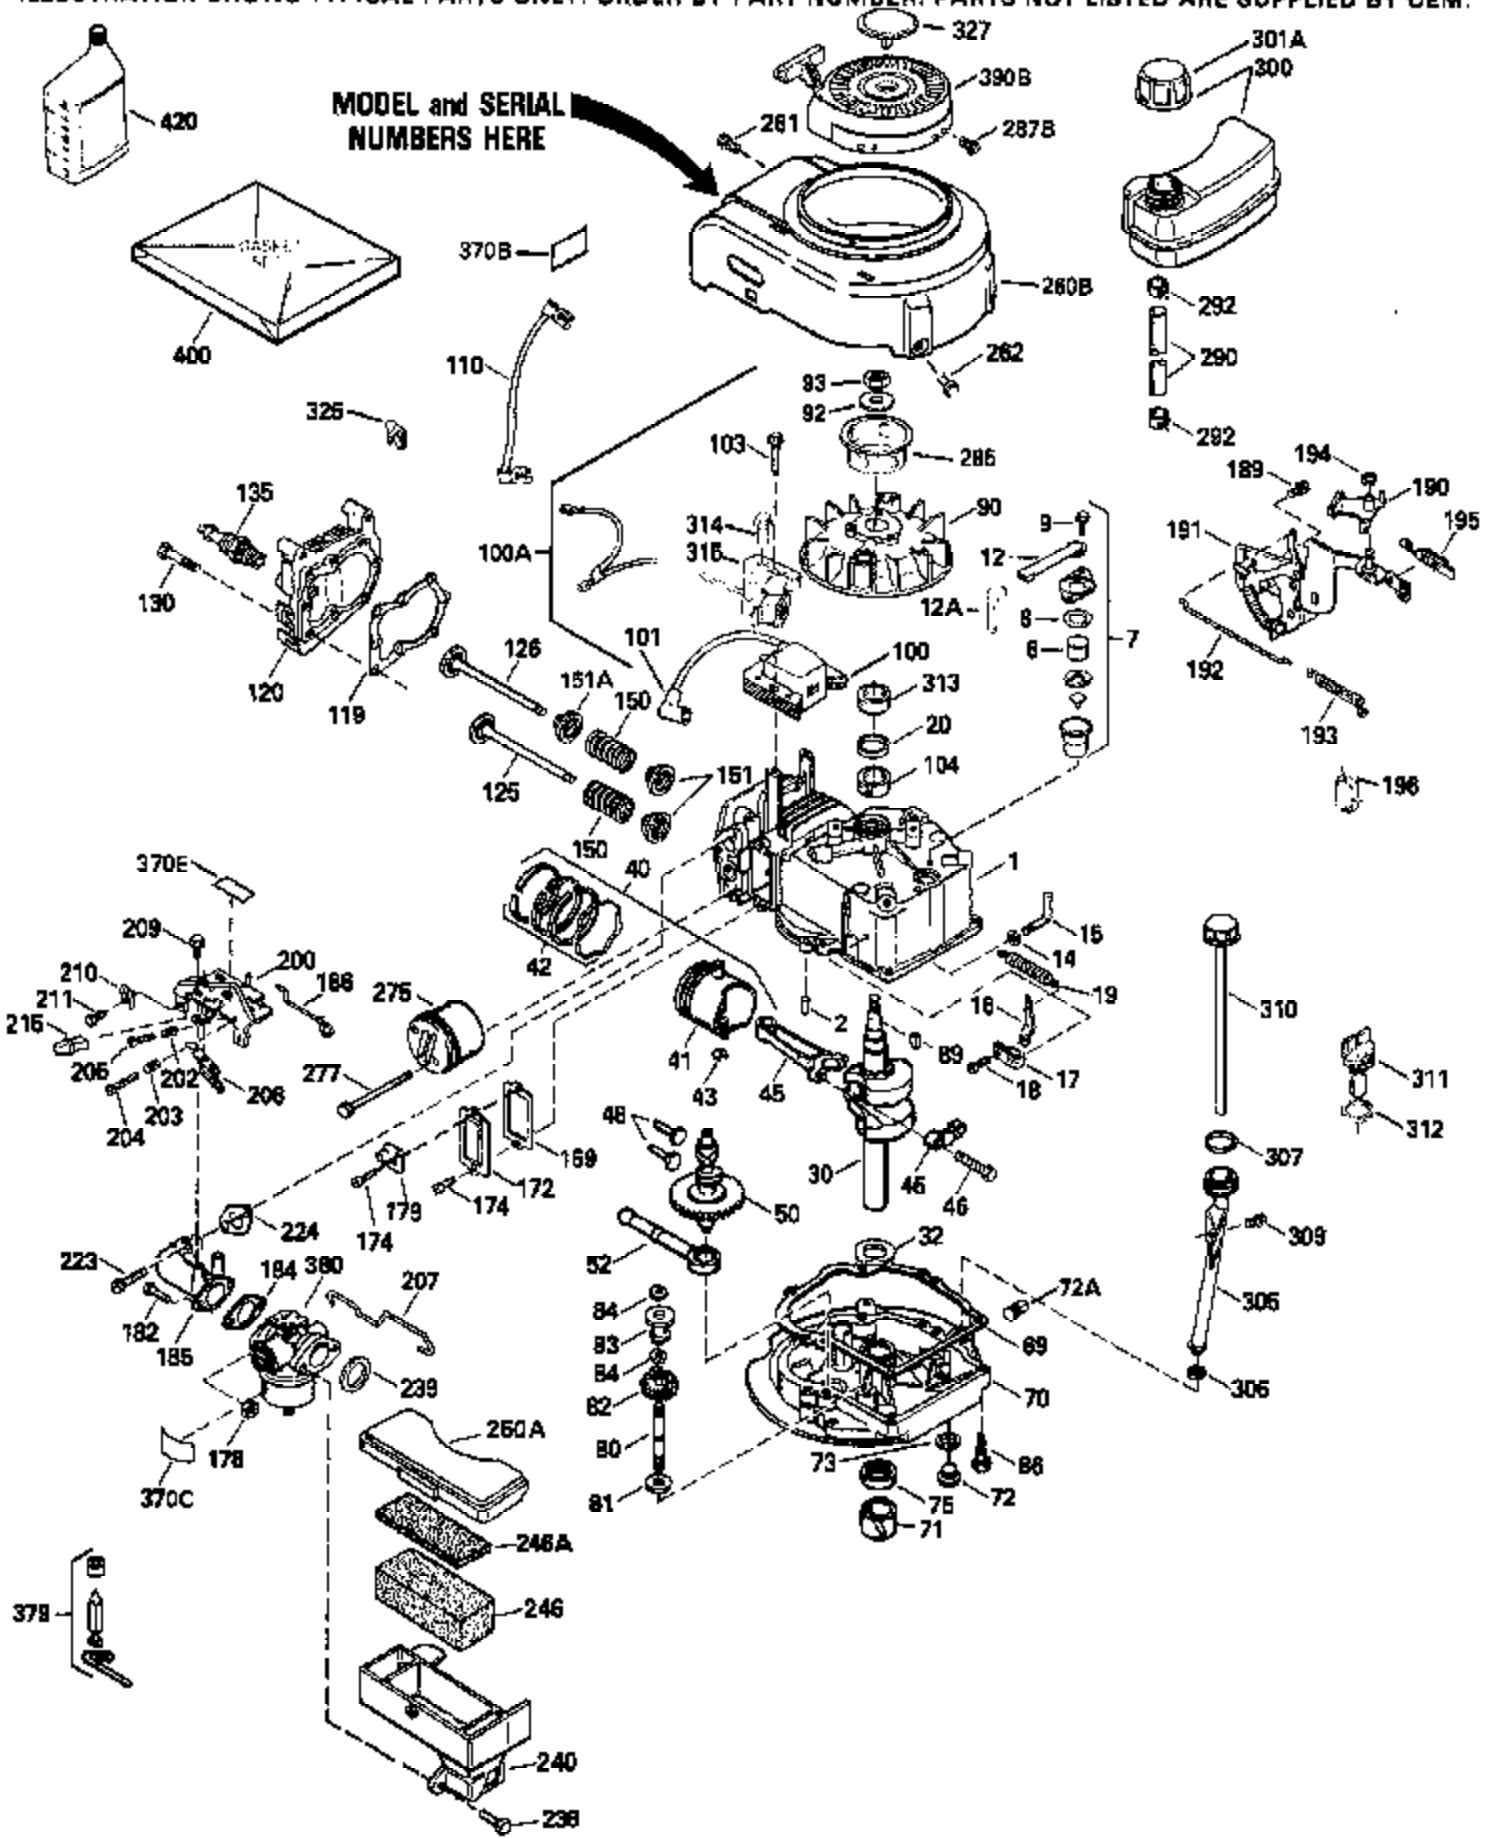

ILLUSTRATION SHOWS TYPICAL PARTS ONLY. ORDER BY PART NUMBER. PARTS NOT LISTED ARE SUPPLIED BY OEM.

MODEL and SERIAL
NUMBERS HERE

Ref #	Part Number	Qty	Description
1	35022		Cylinder Ass'y. (Incl.2, 8, 9 & 20) (2-5/16")
2	26727		Pin, Dowel
6	33734		Element, Breather
7	34214A		Breather Ass'y. (Incl. 6, 8, 9, 12 & 12A)
8	33735		* Gasket, Breather
9	30200		Screw, 10-24 x 9/16"
12	33886		Tube, Breather
14	28277		Washer
15	30589		Rod, Governor (Incl. 14)
16	31383A		Lever, Governor
17	31335		Clamp, Governor lever
18	650548		Screw, 8-32 x 5/16"
19	31361		Spring, Extension
20	32600		Seal, Oil
30	34473		Crankshaft Ass'y.
40	34499		Piston, Pin & Ring Set (Std.) (2-5/16 " Bore)
40	34526		Piston, Pin & Ring Set (.010" OS)
40	34527		Piston, Pin & Ring Set (.020" OS)
41	31761B		Piston & Pin Ass'y. (Incl. 43)(Std.)(2-5/16")
41	32662B		Piston & Pin Ass'y. (Incl. 43) (.010" OS)
41	32663B		Piston & Pin Ass'y. (Incl. 43) (.020" OS)
42	27565		Ring Set (Std.) (2-5/16" Bore)
42	27566		Ring Set (.010" OS)
42	27567		Ring Set (.020" OS)
43	20381		Ring, Piston pin retaining
45	30963B		Rod Assy., Connecting (Incl. 46)
46	32610A		Bolt, Connecting rod
48	27241		Lifter, Valve
50	33148A		Camshaft
52	29914		Oil Pump Assy.
69	35261		* Gasket, Mounting flange
70	30571A		Flange Ass'y. (Incl. 72, 73, 75, 80 & 311)
72	30572		Plug, Oil drain (Incl. 73)
73	28833		* Drain Plug Gasket (Not req. W/plastic plug)
75	26208		Seal, Oil
80	30574		Shaft, Governor
81	30590A		Washer, Flat
82	30591		Gear Assy., Governor (Incl. 81)
83	30588A		Spool, Governor
84	29193		Ring, Retaining
86	650488		Screw, 1/4-20 x 1-1/4"
89	610995		Flywheel Key
90	611046A		Flywheel
92	650815		Washer, Belleville
93	650816		Nut, Flywheel
100	34431		Solid State Ignition NOTE: Specs with this ignition system can still service individual components (points, condenser, etc.)See Div. 3, Sec. A, page TVS75 & TVS90 4,Reference numbers 122 thru 134. (This coil has been superseded to 730207 solid state conversion kit)
100	730207		Magneto-to-Solid State Conversion Kit (Includes solid state module, solid state flywheel key, and instructions.)(Use as required on external ignition engines only.)
103	650814		Screw, Torx T-15, 10-24 x 1"
110	34432		Ground Wire
119	29953C		* Gasket, Cylinder head
120	34335		Head, Cylinder