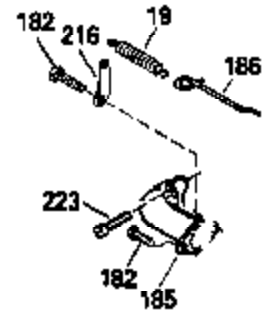

Ref #	Part Number	Qty	Description
19	31361		Spring, Extension
69	35261		* Gasket, Mounting flange
182	6201		Screw, 1/4-28 x 7/8"
185	31384A		Pipe, Intake (Incl. 224)
186	34337		Link, Governor spring
209	30200		Screw, 10-24 x 9/16"
223	650451		Screw, 1/4-20 x 1"
238	650806		Screw, 10-32 x 5/8"
246B	35435		Filter, Pre-Air (Use as required)
379	631021		Inlet Needle, Seat & Clip Assy.