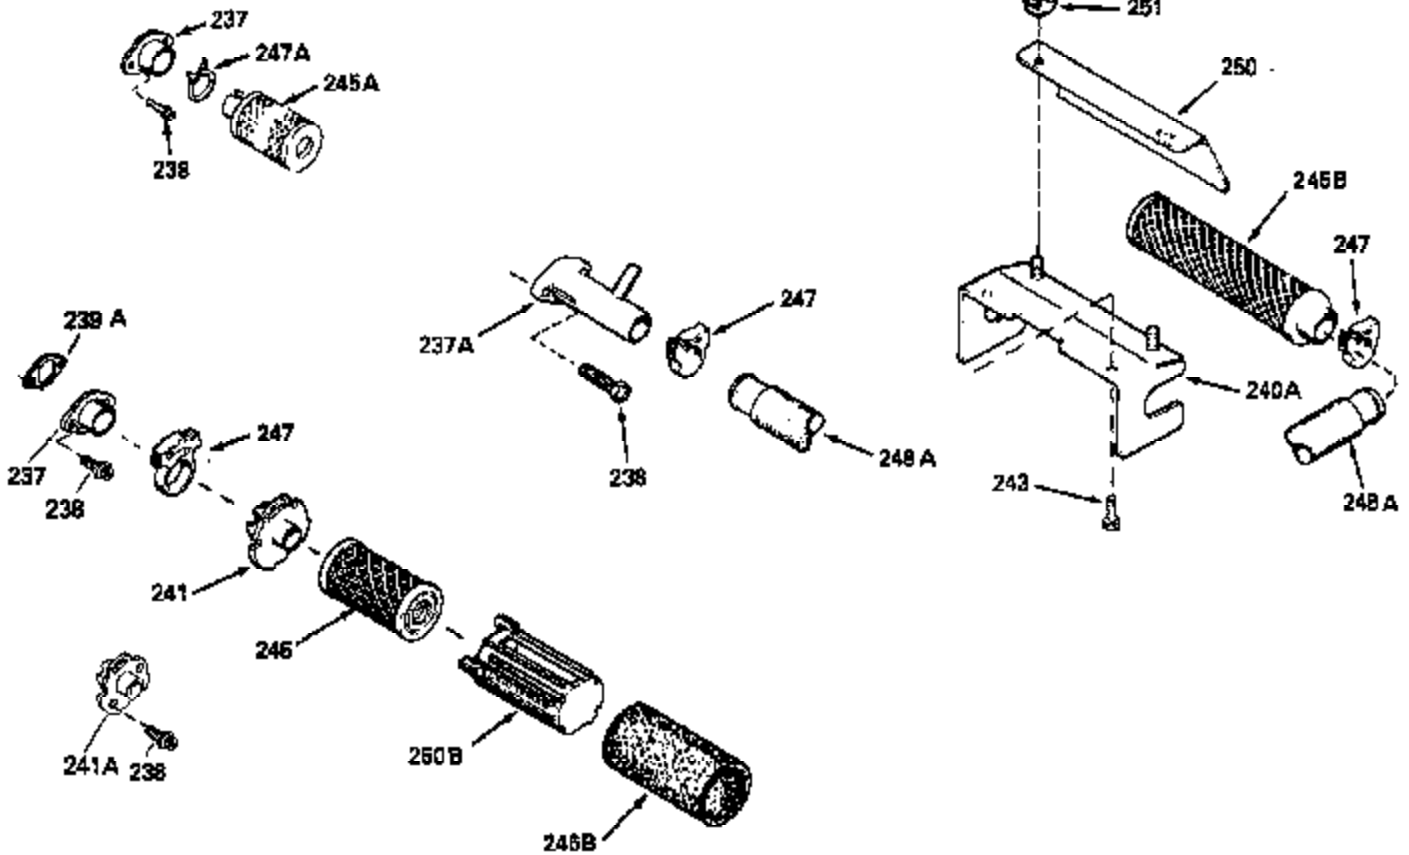

Ref #	Part Number	Qty	Description
19	31361		Spring, Extension
69	35261		* Gasket, Mounting flange
182	6201		Screw, 1/4-28 x 7/8"
185	31384A		Pipe, Intake (Incl. 224)
186	34337		Link, Governor spring
209	30200		Screw, 10-24 x 9/16"
223	650451		Screw, 1/4-20 x 1"
238	650806		Screw, 10-32 x 5/8"
246B	35435		Filter, Pre-Air (Use as required)
379	631021		Inlet Needle, Seat & Clip Assy.