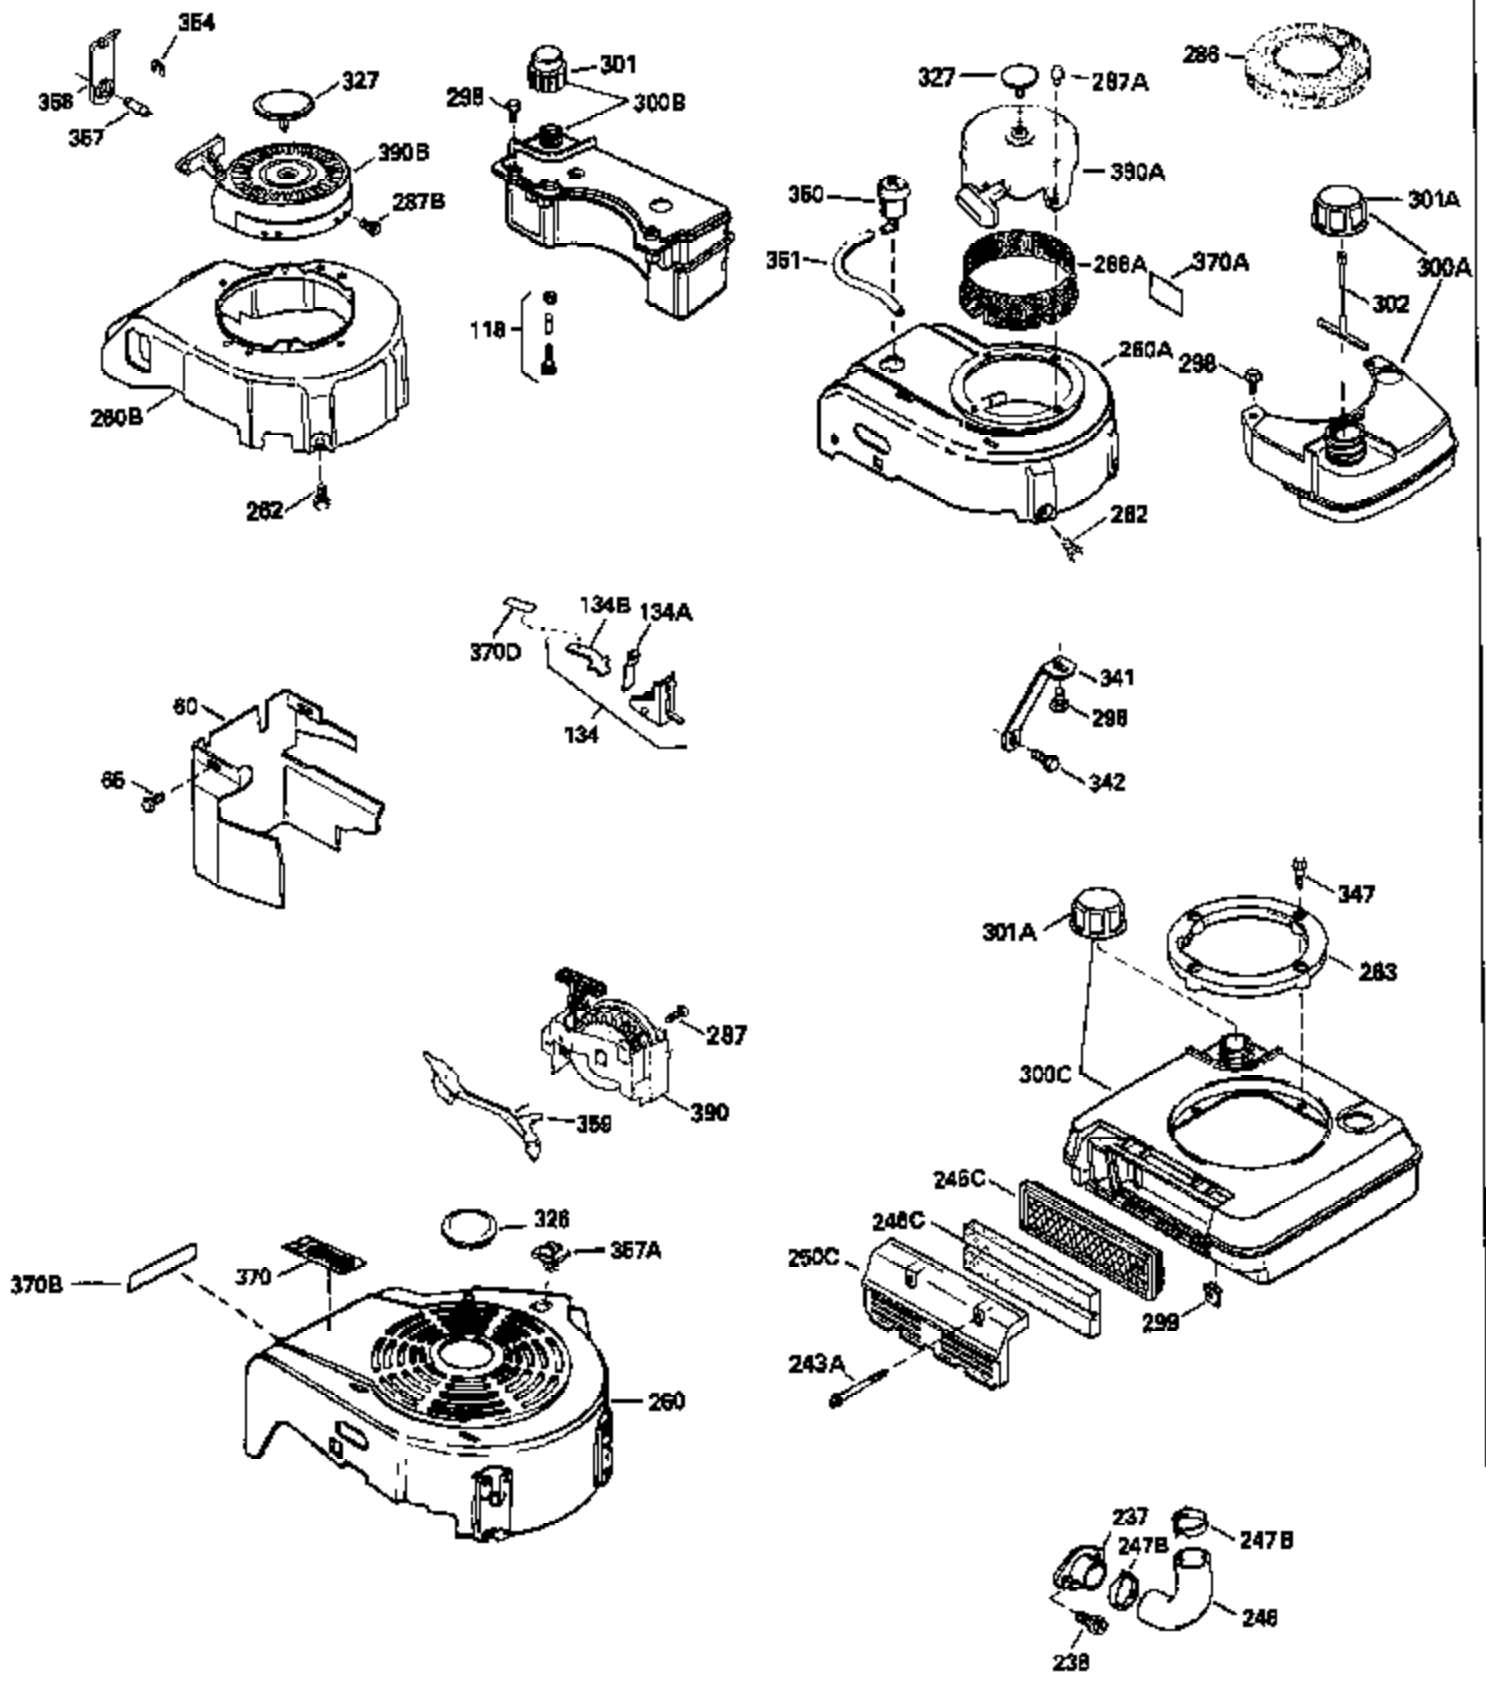

ILLUSTRATION SHOWS TYPICAL PARTS ONLY. ORDER BY PART NUMBER. PARTS NOT LISTED ARE SUPPLIED BY OEM.

Ref #	Part Number	Qty	Description
118	730194		Rope Guide Kit (Use as required with 34476 fuel tank)
134	34657		Spark Plug Stop Lever (Incl. 134A & 1 34B)
134A	34438		Spring, Stop switch
134B	34439		Clip, Stop switch
238	650806		Screw, 10-32 x 5/8"
246C	35705		Filter, Pre-Air (Optional)
260A	34859		Housing, Blower
262	650831		Screw, 1/4-20 x 15/32"
286	35009		Screen, Starter cup
287A	650735		Screw, 10-24 x 3/8" (Use as required)
287A			Pop Rivet, (3/16" Dia.)(Purchase locally)
301	33032		Fuel Cap
370D	34407		Decal, Stop control
370A	34365		Decal, Instruction
379	631021		Inlet Needle, Seat & Clip Assy.
390A	590420		Rewind Starter (Refer to Division 5, Section C, page 25 or Fiche 8, Grid G-7 for breakdown)