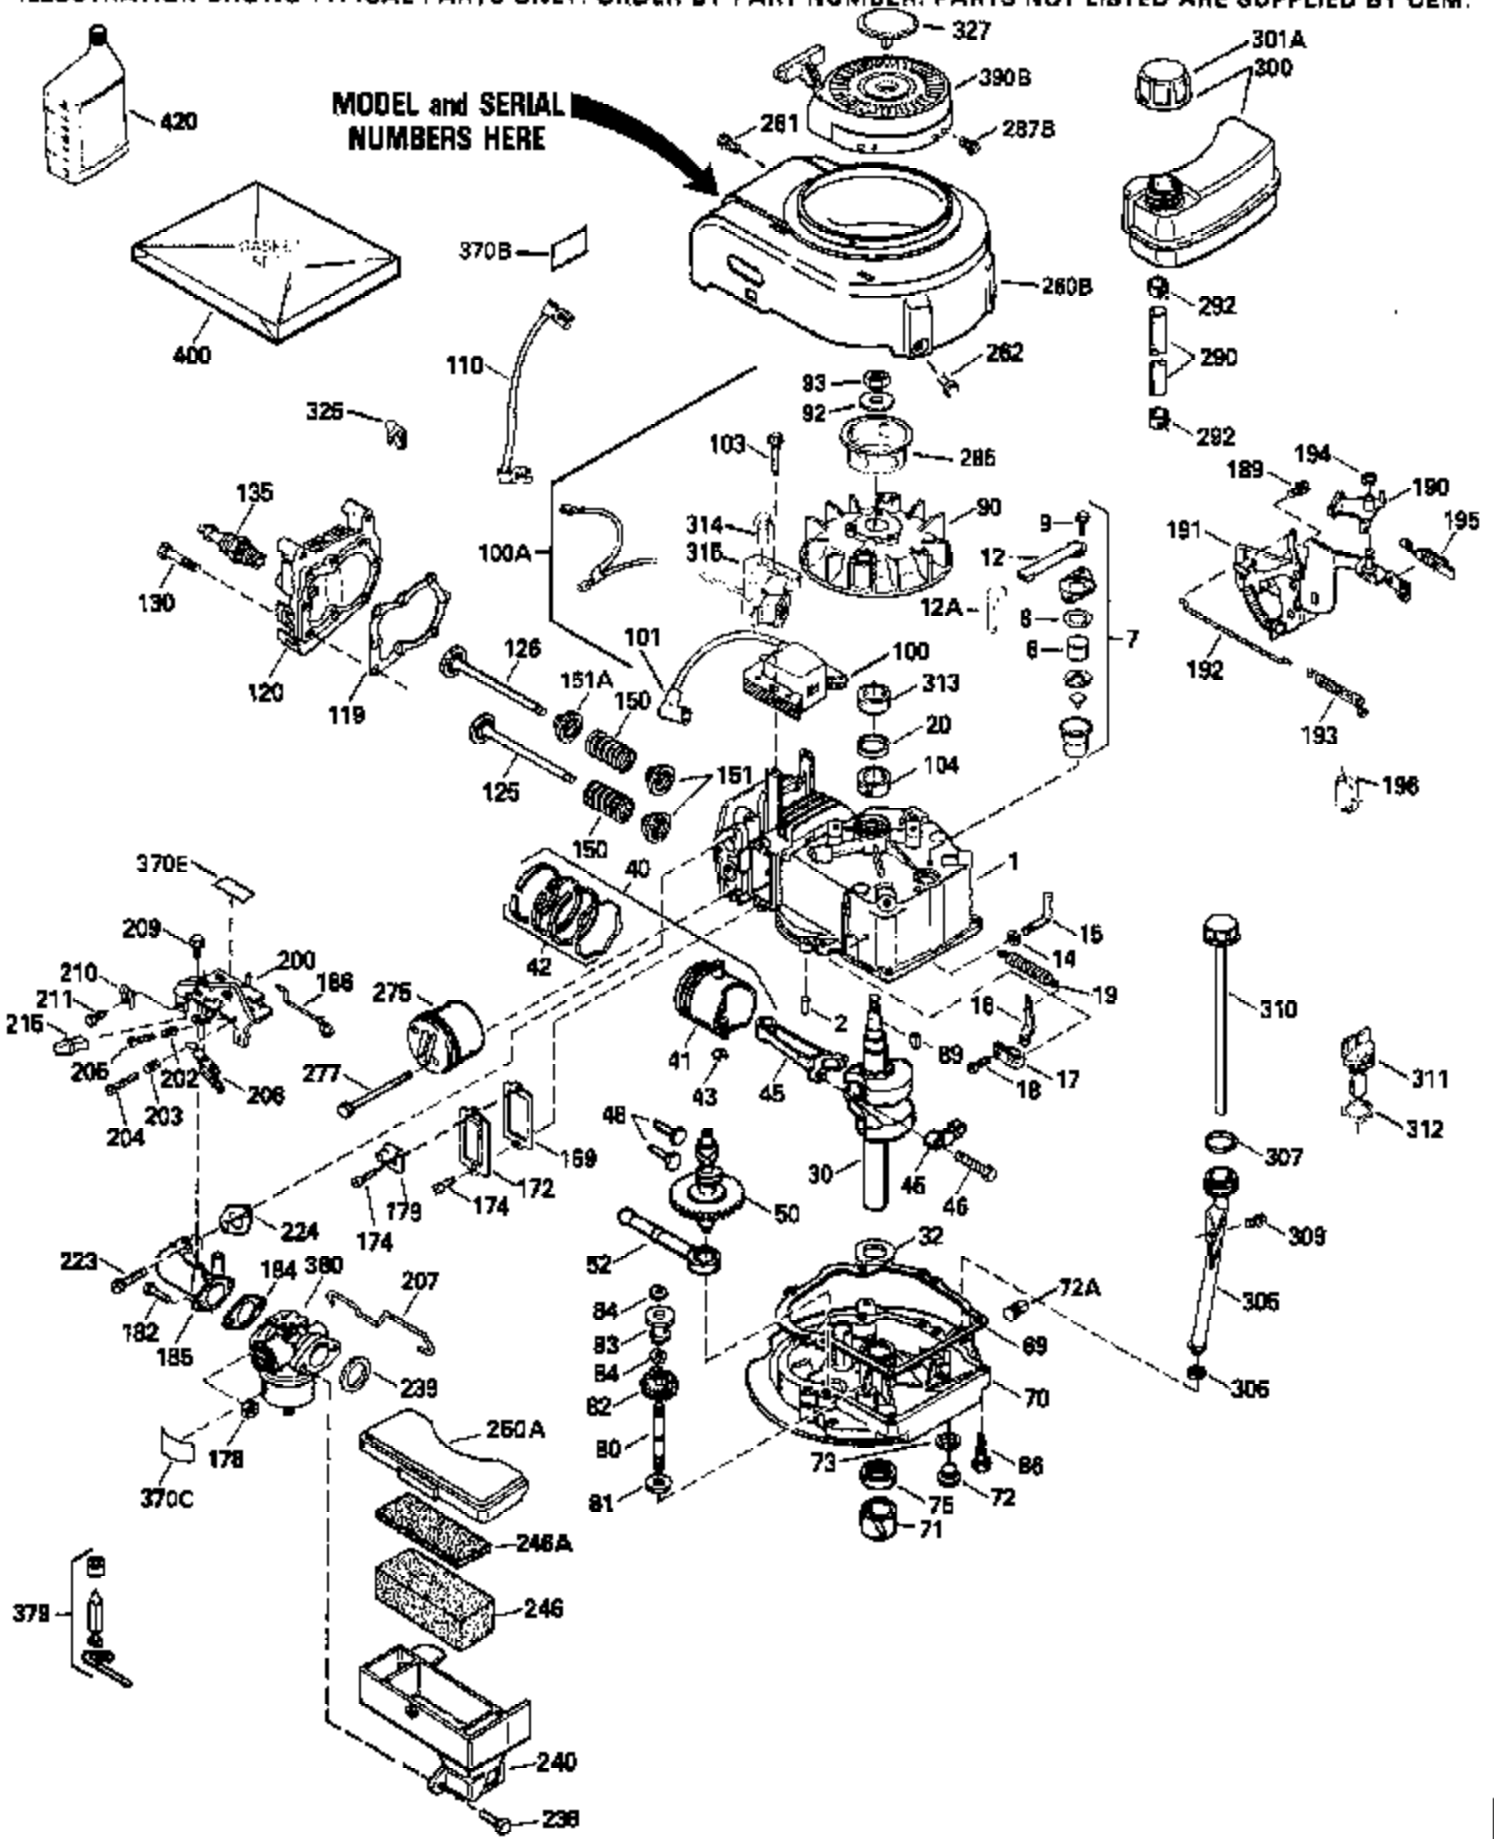

ILLUSTRATION SHOWS TYPICAL PARTS ONLY. ORDER BY PART NUMBER. PARTS NOT LISTED ARE SUPPLIED BY OEM.

MODEL and SERIAL
NUMBERS HERE

Ref #	Part Number	Qty	Description
1	35022		Cylinder Ass'y. (Incl.2, 8, 9 & 20) (2-5/16")
2	26727		Pin, Dowel
6	33734		Element, Breather
7	34214A		Breather Ass'y. (Incl. 6, 8, 9, 12 & 12A)
8	33735		* Gasket, Breather
9	30200		Screw, 10-24 x 9/16"
12	33886		Tube, Breather
14	28277		Washer
15	30589		Rod, Governor (Incl. 14)
16	31383A		Lever, Governor
17	31335		Clamp, Governor lever
18	650548		Screw, 8-32 x 5/16"
19	31361		Spring, Extension
20	32600		Seal, Oil
30	34473		Crankshaft Ass'y.
40	34499		Piston, Pin & Ring Set (Std.) (2-5/16 " Bore)
40	34526		Piston, Pin & Ring Set (.010" OS)
40	34527		Piston, Pin & Ring Set (.020" OS)
41	31761B		Piston & Pin Ass'y. (Incl. 43)(Std.)(2-5/16")
41	32662B		Piston & Pin Ass'y. (Incl. 43) (.010" OS)
41	32663B		Piston & Pin Ass'y. (Incl. 43) (.020" OS)
42	27565		Ring Set (Std.) (2-5/16" Bore)
42	27566		Ring Set (.010" OS)
42	27567		Ring Set (.020" OS)
43	20381		Ring, Piston pin retaining
45	30963B		Rod Assy., Connecting (Incl. 46)
46	32610A		Bolt, Connecting rod
48	27241		Lifter, Valve
50	33148A		Camshaft
52	29914		Oil Pump Assy.
69	35261		* Gasket, Mounting flange
70	30571A		Flange Ass'y. (Incl. 72, 73, 75, 80 & 311)
72	30572		Plug, Oil drain (Incl. 73)
73	28833		* Drain Plug Gasket (Not req. W/plastic plug)
75	26208		Seal, Oil
80	30574		Shaft, Governor
81	30590A		Washer, Flat
82	30591		Gear Assy., Governor (Incl. 81)
83	30588A		Spool, Governor
84	29193		Ring, Retaining
86	650488		Screw, 1/4-20 x 1-1/4"
89	610995		Flywheel Key
90	611046A		Flywheel
92	650815		Washer, Belleville
93	650816		Nut, Flywheel
100	34431		Solid State Ignition NOTE: Specs with this ignition system can still service individual components (points, condenser, etc.)See Div. 3, Sec. A, page TVS75 & TVS90 4,Reference numbers 122 thru 134. (This coil has been superseded to 730207 solid state conversion kit)
100	730207		Magneto-to-Solid State Conversion Kit (Includes solid state module, solid state flywheel key, and instructions.)(Use as required on external ignition engines only.)
103	650814		Screw, Torx T-15, 10-24 x 1"
110	30831		Ground Wire (Incl. 120)
119	29953C		* Gasket, Cylinder head
120	34335		Head, Cylinder