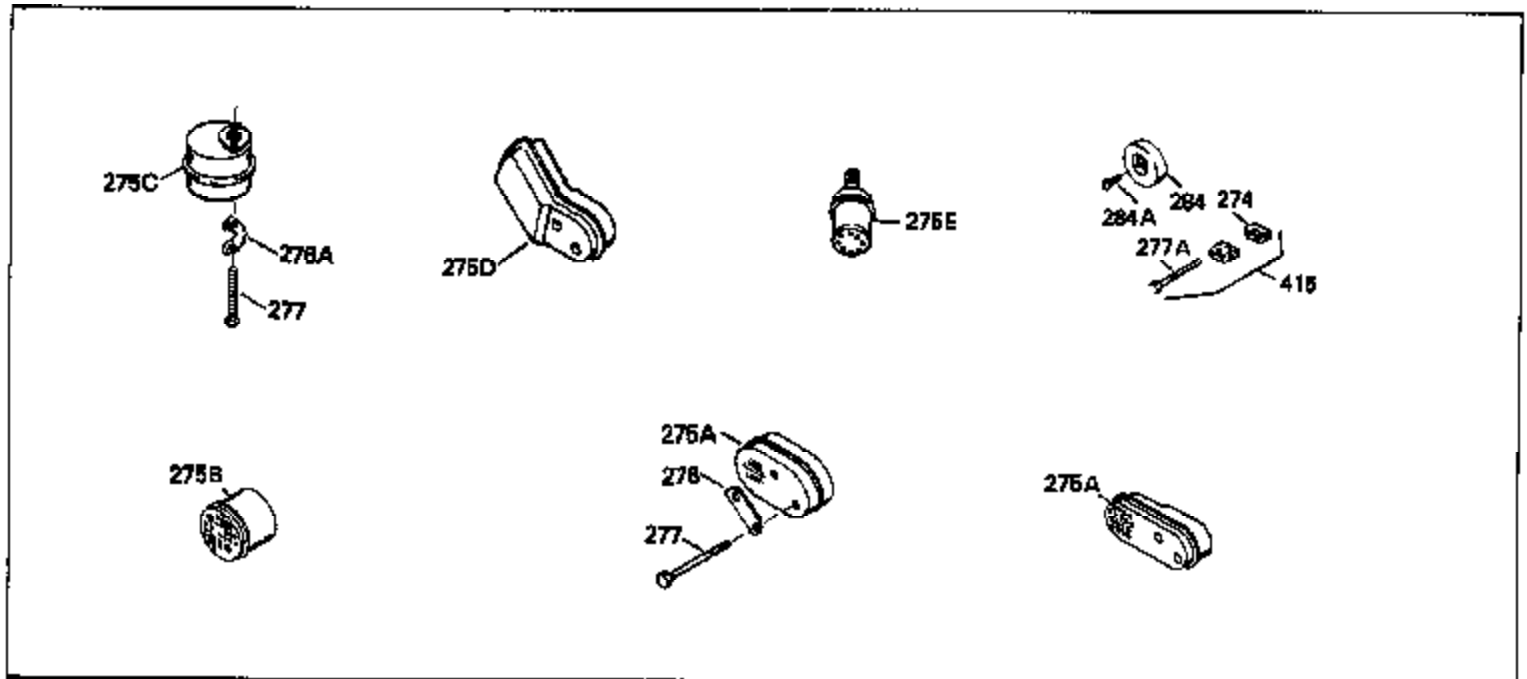

Ref #	Part Number	Qty	Description
274	26754A		* Gasket, Exhaust (Use as required)
277A	30063		Screw, 1/4-20 x 1/2" (Use as required)
277	650795		Screw, 1/4-20 x 2-1/4"
370F	34387		Decal, Instruction (Optional)
379	631021		Inlet Needle, Seat & Clip Assy.
415	730162		Muffler Adap.Kit(Incl.274,277A)(Use a s req.)
430	730574		Debris Screen Kit (Incl. 370F,431-433)(Opt.)
431	35596		Screen, Debris (Optional)
432	35597		Bracket, Debris screen (Optional)
433	650910		Screw, 8-32 x 1/4" (Optional)