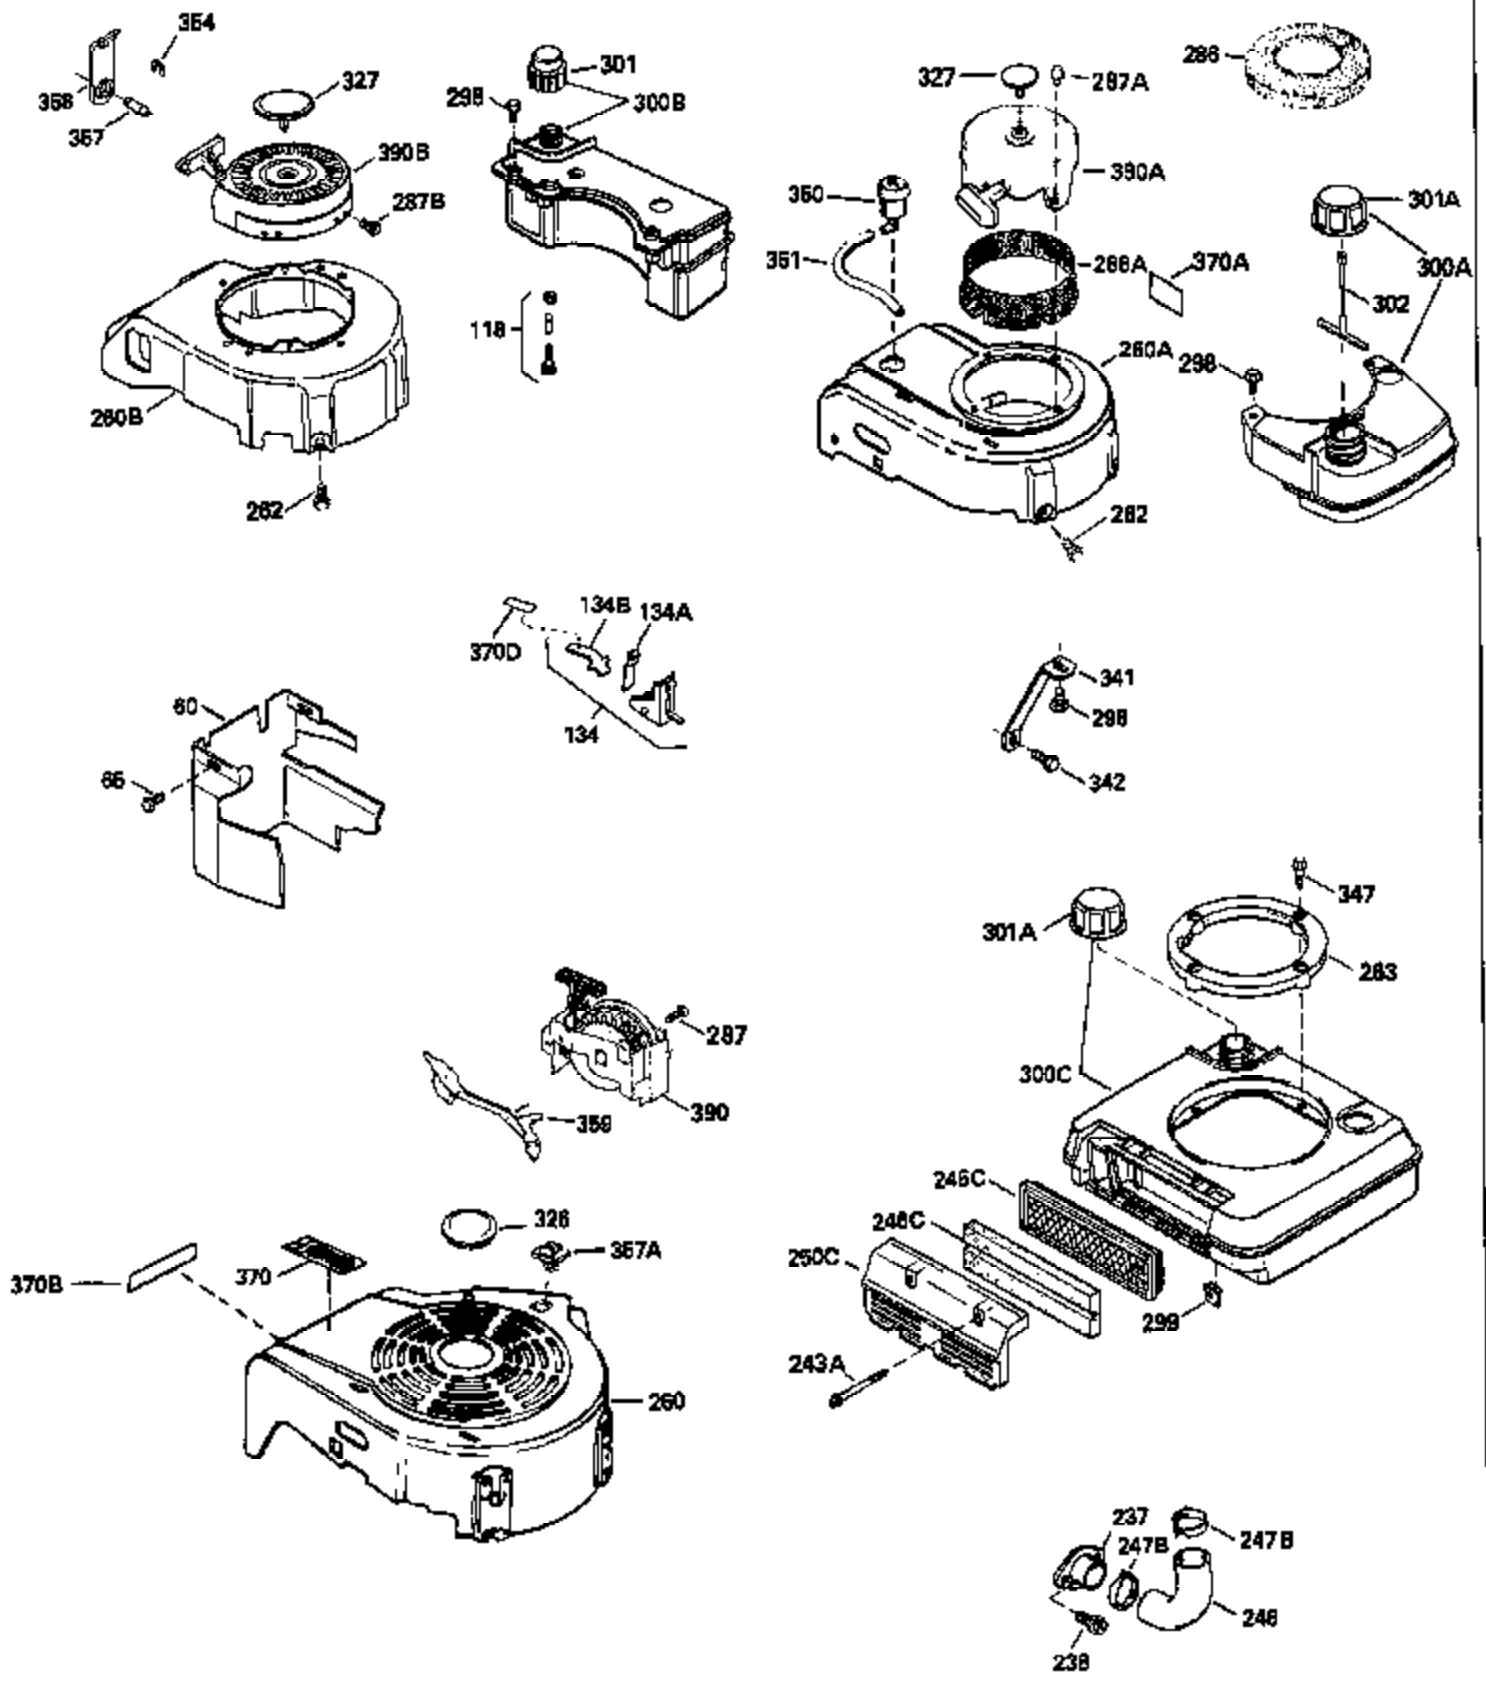

ILLUSTRATION SHOWS TYPICAL PARTS ONLY. ORDER BY PART NUMBER. PARTS NOT LISTED ARE SUPPLIED BY OEM.

Ref #	Part Number	Qty	Description
118	730194		Rope Guide Kit (Use as required with 34476 fuel tank)
238	650806		Screw, 10-32 x 5/8"
246C	35705		Filter, Pre-Air (Optional)
260A	34793		Housing, Blower
262	650831		Screw, 1/4-20 x 15/32"
286	590417		Screen, Starter cup
287A	650735		Screw, 10-24 x 3/8" (Use as required)
287A			Pop Rivet, (3/16" Dia.)(Purchase locally)
301	33032		Fuel Cap
370A	34346		Decal, Instruction
379	631021		Inlet Needle, Seat & Clip Assy.
390A	590420		Rewind Starter (Refer to Division 5, Section C, page 25 or Fiche 8, Grid G-7 for breakdown)