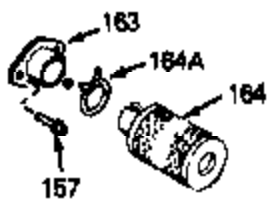

Ref #	Part Number	Qty	Description
41A	0	0	Rivet, Pop (3/16" Dia.)
41A	650735	0	Screw
98A	34793	0	Housing, Blower (5.56 dia. starter mtg. bolt
102	33032	0	Cap, Fuel filler (Red Plastic) (Spurt
110	34449	0	Hub, Starter
111	590417	0	Screen, Starter cup
157	650806	0	Screw, Hex washer hd. shoulder, 10-32 x 5/8
202	730194	0	Rope Guide Kit
226A	590420	0	Starter, Rewind