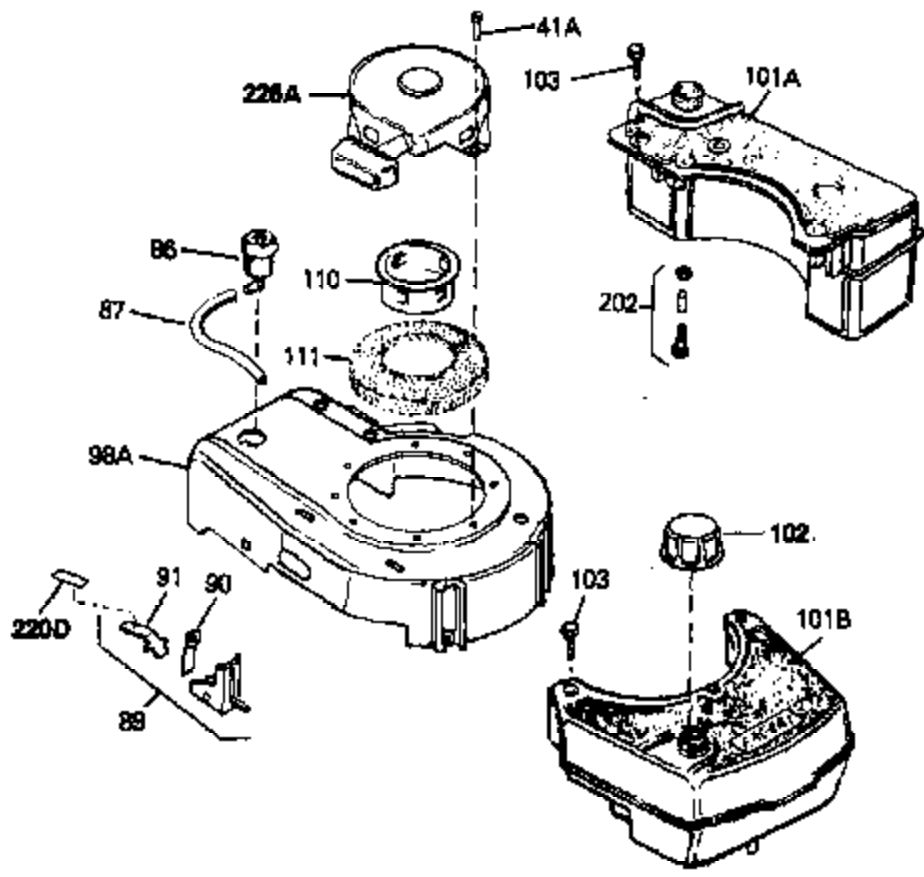

Ref #	Part Number	Qty	Description
69A	650777	0	Screw, Slotted fil. hd. mach., 6-32 x 7/16
70A	34336	0	Link, Governor-to-throttle
70	34337	0	Link, Governor spring
71	31361	0	Spring, Governor
72	650774	0	Screw, Hex hd., 1/4-20 x 2-3/8
72	650795	0	Screw, Hex hd. cap, Sems, 1/4-20 x 2-5/16
72	650869	0	Screw, Hex hd., 1/4-20 x 2-3/4
72	792005	0	Screw, Hex hd., 1/4-20 x 2-1/2
73	27181B	0	Muffler
80	34432	0	Wire, Ground (Two female & one double male
81	26756	0	Gasket, Carburetor
82	29752	0	Nut
83	6201	0	Screw
95	30200	0	Screw
96	33205A	0	Control Assy., Speed
97	610973	0	Terminal Assy.
99	650831	0	Screw, Hex washer hd. Powerlok thread,
100	30200	0	Screw
101	32170A	0	Tank Assy., Fuel (White Poly) (1 qt.)
102	33032	0	Cap, Fuel filler (Red Plastic) (Spurt
104	26460	0	Clamp, Fuel line
105	29774	0	Line, Fuel (Braided 8.25")
105	30705	0	Line, Fuel (Braided 16")
105	30962	0	Line, Fuel (Braided 32")
105	34357	0	Line, Fuel (Epichlorohydrin 6-3/4")
106	650815	0	Washer, Belleville
107	650816	0	Nut, Flywheel
121	34431	0	Lamination & Coil Assy.
121	730207	0	Magneto-to-Solid State Conversion Kit
136	650814	0	Screw, Hex hd. Sems, 10-24 x 1
137	611046A	0	Flywheel
147	27625	0	Plug, Oil filler
148	29673	0	Gasket, Filler plug
154	34340	0	Element, Air cleaner (Poly)
155	34341A	0	Cover, Air cleaner (Black)
156	34339	0	Body, Air cleaner
157	650806	0	Screw, Hex washer hd. shoulder, 10-32 x 5/8
162	34338	0	Gasket, Air cleaner
220E	35344	0	Decal, Control
220	34346	0	Decal, Instruction
223	631021	0	Inlet Needle, Seat & Clip Assy.
224	632046A	0	Carburetor
230	33238D	0	Gasket Set

Ref #	Part Number	Qty	Description
41A	0	0	Rivet, Pop (3/16" Dia.)
41A	650735	0	Screw
98A	34793	0	Housing, Blower (5.56 dia. starter mtg. bolt
102	33032	0	Cap, Fuel filler (Red Plastic) (Spurt
110	34449	0	Hub, Starter
111	590417	0	Screen, Starter cup
157	650806	0	Screw, Hex washer hd. shoulder, 10-32 x 5/8
202	730194	0	Rope Guide Kit
226A	590420	0	Starter, Rewind