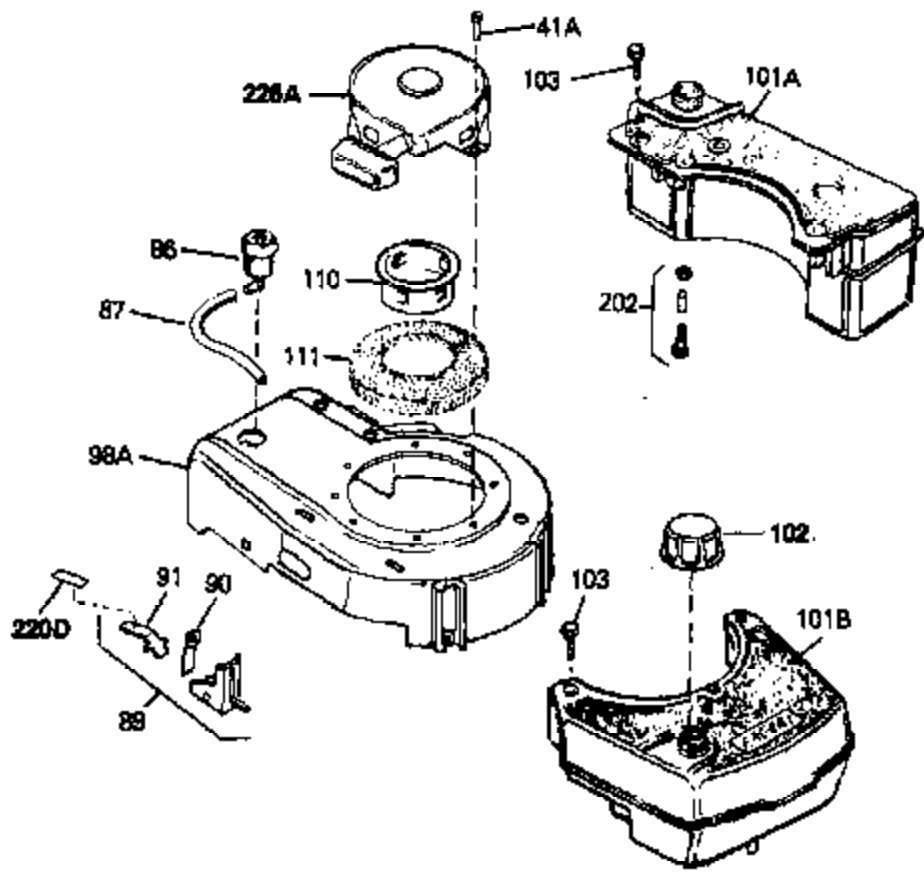

Ref #	Part Number	Qty	Description
70	34358	0	Link, Governor spring
70A	34336	0	Link, Governor-to-throttle
71	33578	0	Spring Governor Spec. No. 40933K
72	650774	0	Screw, Hex hd., 1/4-20 x 2-3/8
72	650795	0	Screw, Hex hd. cap, Sems, 1/4-20 x 2-5/16
72	650869	0	Screw, Hex hd., 1/4-20 x 2-3/4
72	792005	0	Screw, Hex hd., 1/4-20 x 2-1/2
73	27181B	0	Muffler
80	34432	0	Wire, Ground (Two female & one double male
81	26756	0	Gasket, Carburetor
82	29752	0	Nut
83	6201	0	Screw
92	28942	0	Screw
93	27793	0	Clip, Conduit
95	30200	0	Screw
96	32181A	0	Control Assy., Speed
97	610973	0	Terminal Assy.
99	650831	0	Screw, Hex washer hd. Powerlok thread,
100	30200	0	Screw
101	31862A	0	Tank Assy., Fuel (Charcoal Poly) (1 qt.)
102	33032	0	Cap, Fuel filler (Red Plastic) (Spurt
104	26460	0	Clamp, Fuel line
105	29774	0	Line, Fuel (Braided 8.25")
105	30705	0	Line, Fuel (Braided 16")
105	30962	0	Line, Fuel (Braided 32")
105	34357	0	Line, Fuel (Epichlorohydrin 6-3/4")
106	650815	0	Washer, Belleville
107	650816	0	Nut, Flywheel
121	34431	0	Lamination & Coil Assy.
121	730207	0	Magneto-to-Solid State Conversion Kit
136	650814	0	Screw, Hex hd. Sems, 10-24 x 1
137	611046A	0	Flywheel
147	27625	0	Plug, Oil filler
148	29673	0	Gasket, Filler plug
154	34340	0	Element, Air cleaner (Poly)
155	34341A	0	Cover, Air cleaner (Black)
156	34339	0	Body, Air cleaner
157	650806	0	Screw, Hex washer hd. shoulder, 10-32 x 5/8
162	34338	0	Gasket, Air cleaner
220	34346	0	Decal, Instruction
220	550223	0	Decal, Name
223	631021	0	Inlet Needle, Seat & Clip Assy.
224	631581	0	Carburetor
230	33238D	0	Gasket Set

Ref #	Part Number	Qty	Description
41A	0	0	Rivet, Pop (3/16" Dia.)
41A	650735	0	Screw
98A	34793	0	Housing, Blower (5.56 dia. starter mtg. bolt
102	33032	0	Cap, Fuel filler (Red Plastic) (Spurt
110	34449	0	Hub, Starter
111	590417	0	Screen, Starter cup
157	650806	0	Screw, Hex washer hd. shoulder, 10-32 x 5/8
202	730194	0	Rope Guide Kit
226A	590420	0	Starter, Rewind