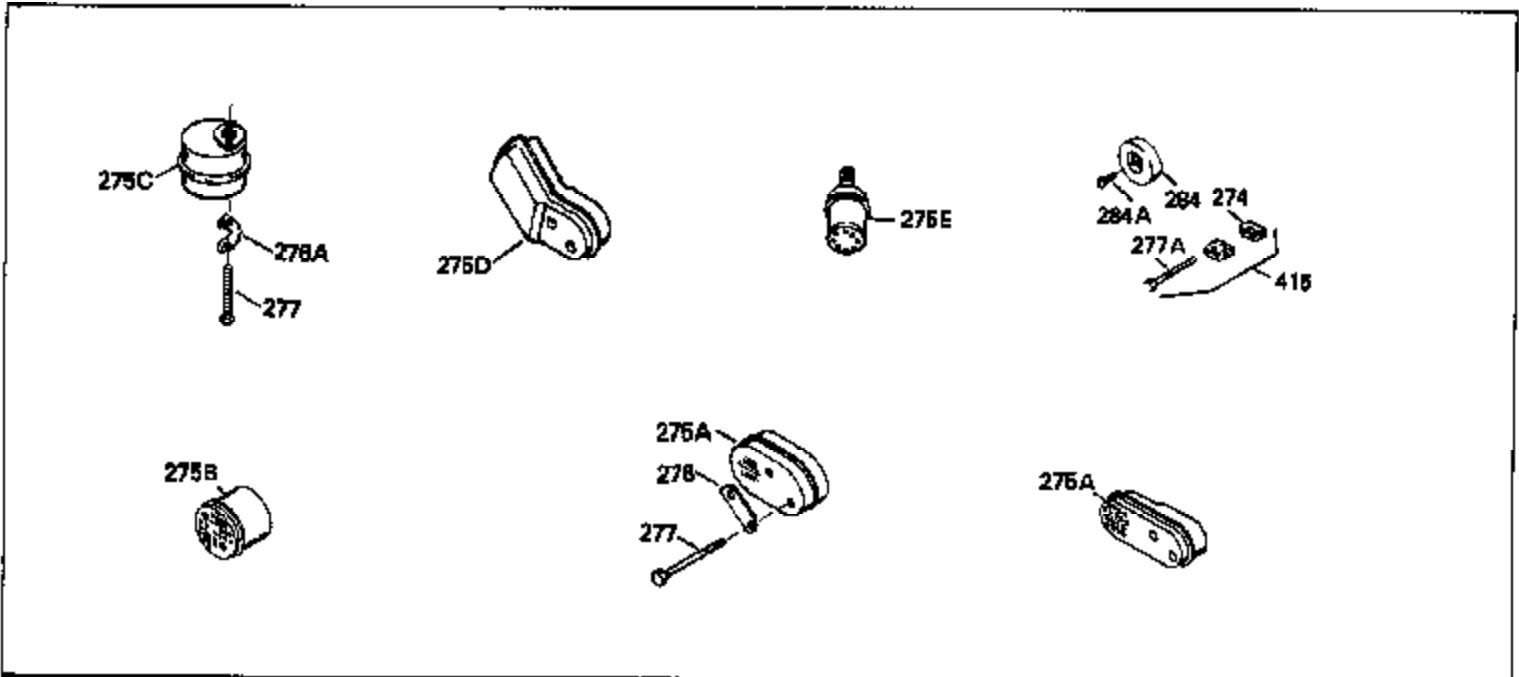

Ref #	Part Number	Qty	Description
210	27793		Clip, Conduit
211	28942		Screw, 10-32 x 3/8"
274	26754A		* Gasket, Exhaust (Use as required)
275A	35603		Muffler (Incl. 277)
277A	30063		Screw, 1/4-20 x 1/2" (Use as required)
277	650795		Screw, 1/4-20 x 2-1/4"
370F	34387		Decal, Instruction (Optional)
379	631021		Inlet Needle, Seat & Clip Assy.
415	730162		Muffler Adap.Kit(Incl.274,277A)(Use a s req.)
430	730574		Debris Screen Kit (Incl. 370F,431-433)(Opt.)
431	35596		Screen, Debris (Optional)
432	35597		Bracket, Debris screen (Optional)
433	650910		Screw, 8-32 x 1/4" (Optional)