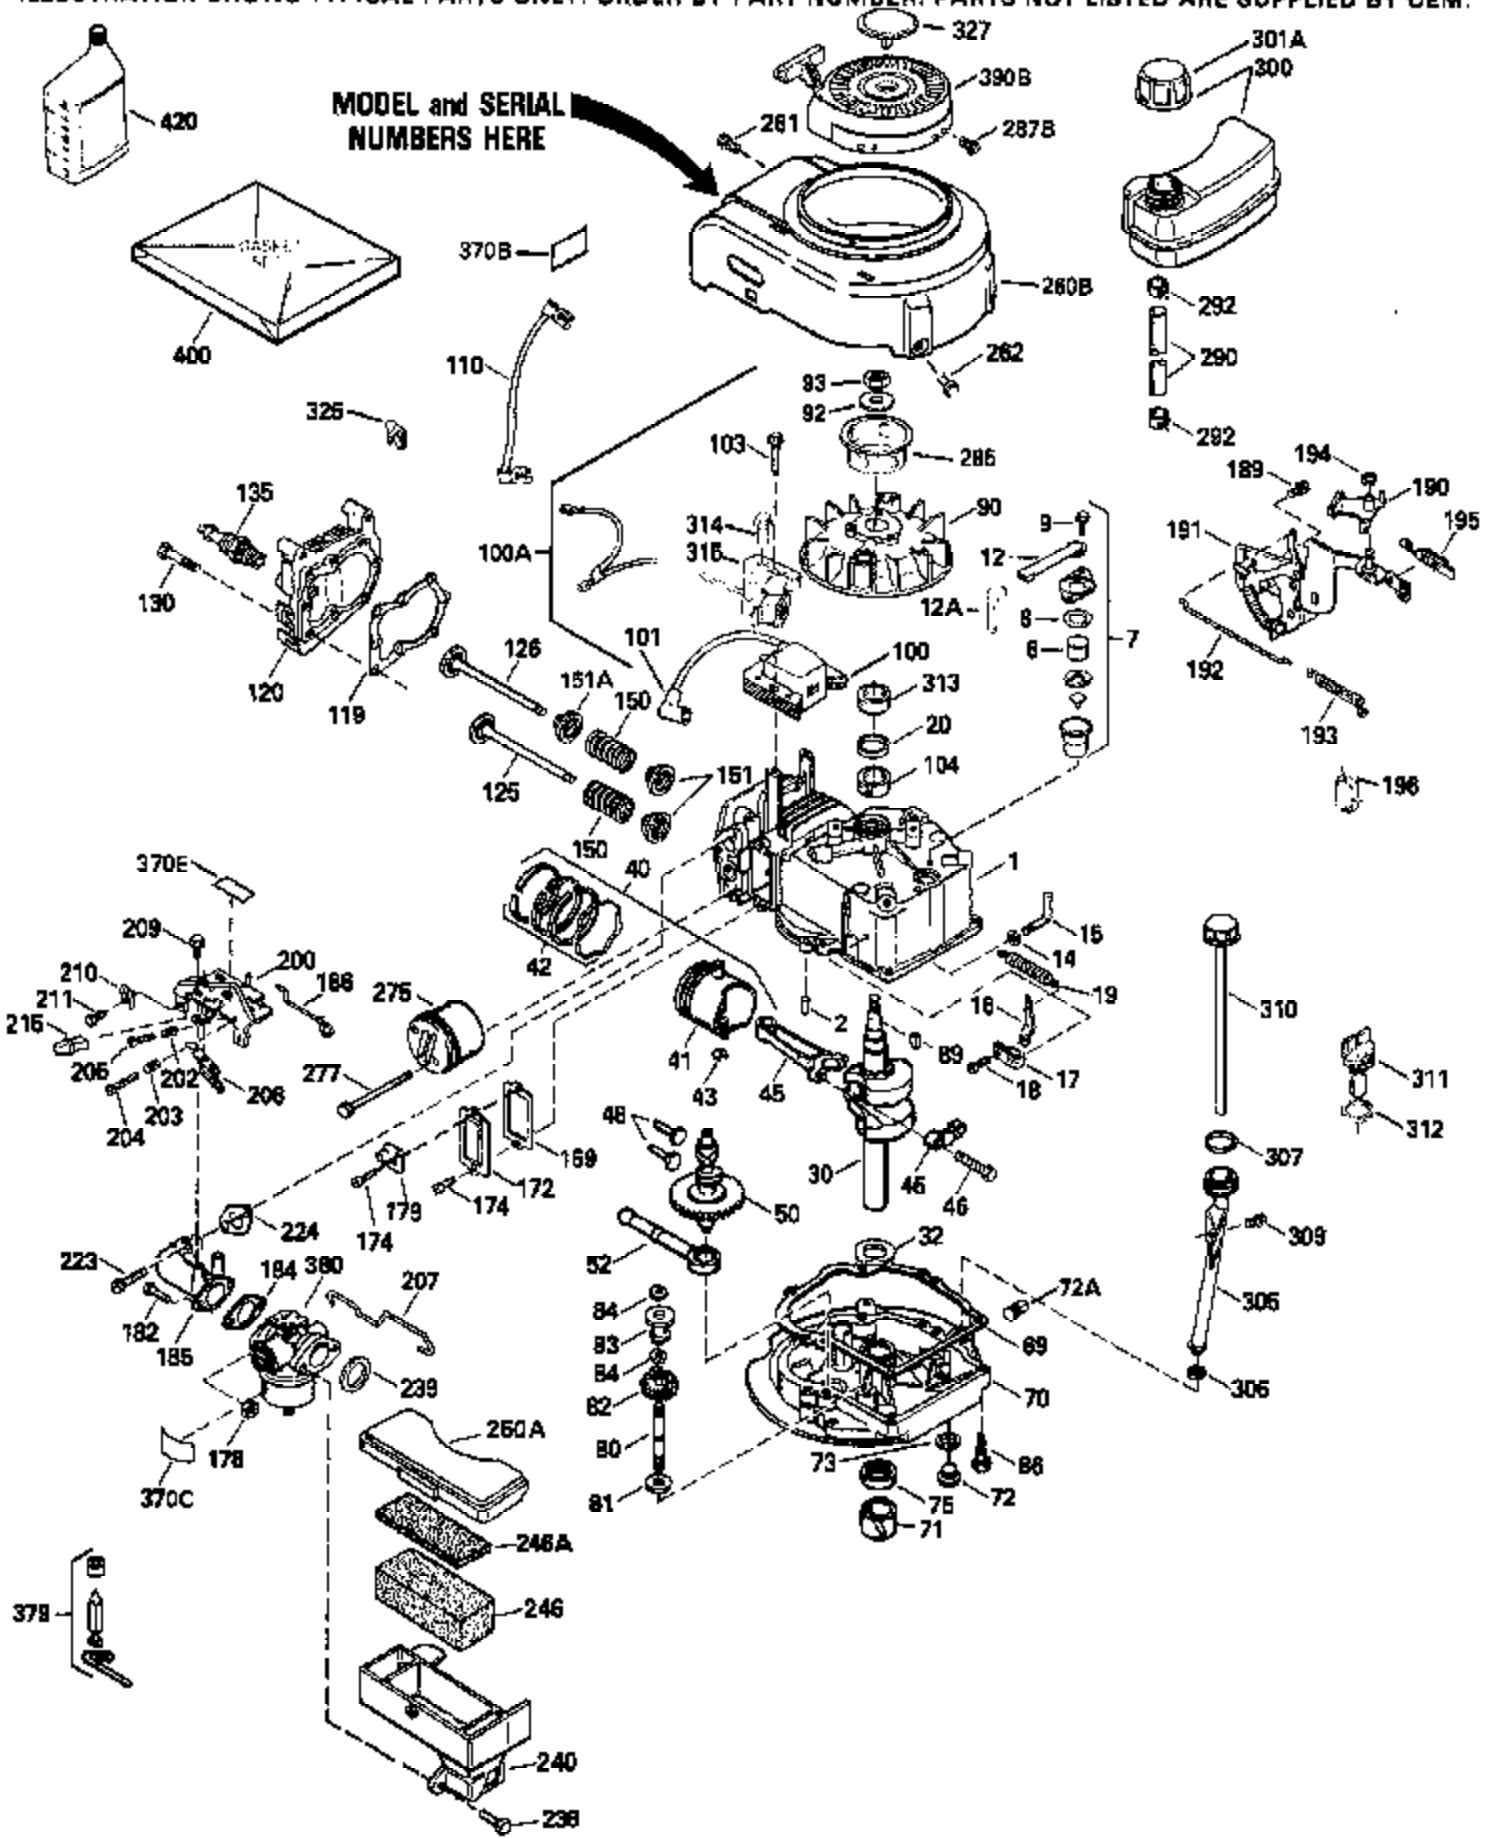

ILLUSTRATION SHOWS TYPICAL PARTS ONLY. ORDER BY PART NUMBER. PARTS NOT LISTED ARE SUPPLIED BY OEM.

MODEL and SERIAL
NUMBERS HERE

Ref #	Part Number	Qty	Description
1	35022		Cylinder Ass'y. (Incl.2, 8, 9 & 20) (2-5/16")
2	26727		Pin, Dowel
6	33734		Element, Breather
7	34214A		Breather Ass'y. (Incl. 6, 8, 9, 12 & 12A)
8	33735		* Gasket, Breather
9	30200		Screw, 10-24 x 9/16"
12	33886		Tube, Breather
14	28277		Washer
15	30589		Rod, Governor (Incl. 14)
16	31383A		Lever, Governor
17	31335		Clamp, Governor lever
18	650548		Screw, 8-32 x 5/16"
19	31361		Spring, Extension
20	32600		Seal, Oil
30	34460A		Crankshaft Ass'y.
40	34499		Piston, Pin & Ring Set (Std.) (2-5/16 " Bore)
40	34526		Piston, Pin & Ring Set (.010" OS)
40	34527		Piston, Pin & Ring Set (.020" OS)
41	31761B		Piston & Pin Ass'y. (Incl. 43)(Std.)(2-5/16")
41	32662B		Piston & Pin Ass'y. (Incl. 43) (.010" OS)
41	32663B		Piston & Pin Ass'y. (Incl. 43) (.020" OS)
42	27565		Ring Set (Std.) (2-5/16" Bore)
42	27566		Ring Set (.010" OS)
42	27567		Ring Set (.020" OS)
43	20381		Ring, Piston pin retaining
45	30963B		Rod Assy., Connecting (Incl. 46)
46	32610A		Bolt, Connecting rod
48	27241		Lifter, Valve
50	33148A		Camshaft
52	29914		Oil Pump Assy.
69	35261		* Gasket, Mounting flange
70	30571A		Flange Ass'y. (Incl. 72, 73, 75, 80 & 311)
72	30572		Plug, Oil drain (Incl. 73)
73	28833		* Drain Plug Gasket (Not req. W/plastic plug)
75	26208		Seal, Oil
80	30574		Shaft, Governor
81	30590A		Washer, Flat
82	30591		Gear Assy., Governor (Incl. 81)
83	30588A		Spool, Governor
84	29193		Ring, Retaining
86	650488		Screw, 1/4-20 x 1-1/4"
89	610995		Flywheel Key
90	611046A		Flywheel
92	650815		Washer, Belleville
93	650816		Nut, Flywheel
100	34431		Solid State Ignition NOTE: Specs with this ignition system can still service individual components (points, condenser, etc.)See Div. 3, Sec. A, page TVS75 & TVS90 4,Reference numbers 122 thru 134. (This coil has been superseded to 730207 solid state conversion kit)
100	730207		Magneto-to-Solid State Conversion Kit (Includes solid state module, solid state flywheel key, and instructions.)(Use as required on external ignition engines only.)
103	650814		Screw, Torx T-15, 10-24 x 1"
110	34432		Ground Wire
119	29953C		* Gasket, Cylinder head
120	34335		Head, Cylinder