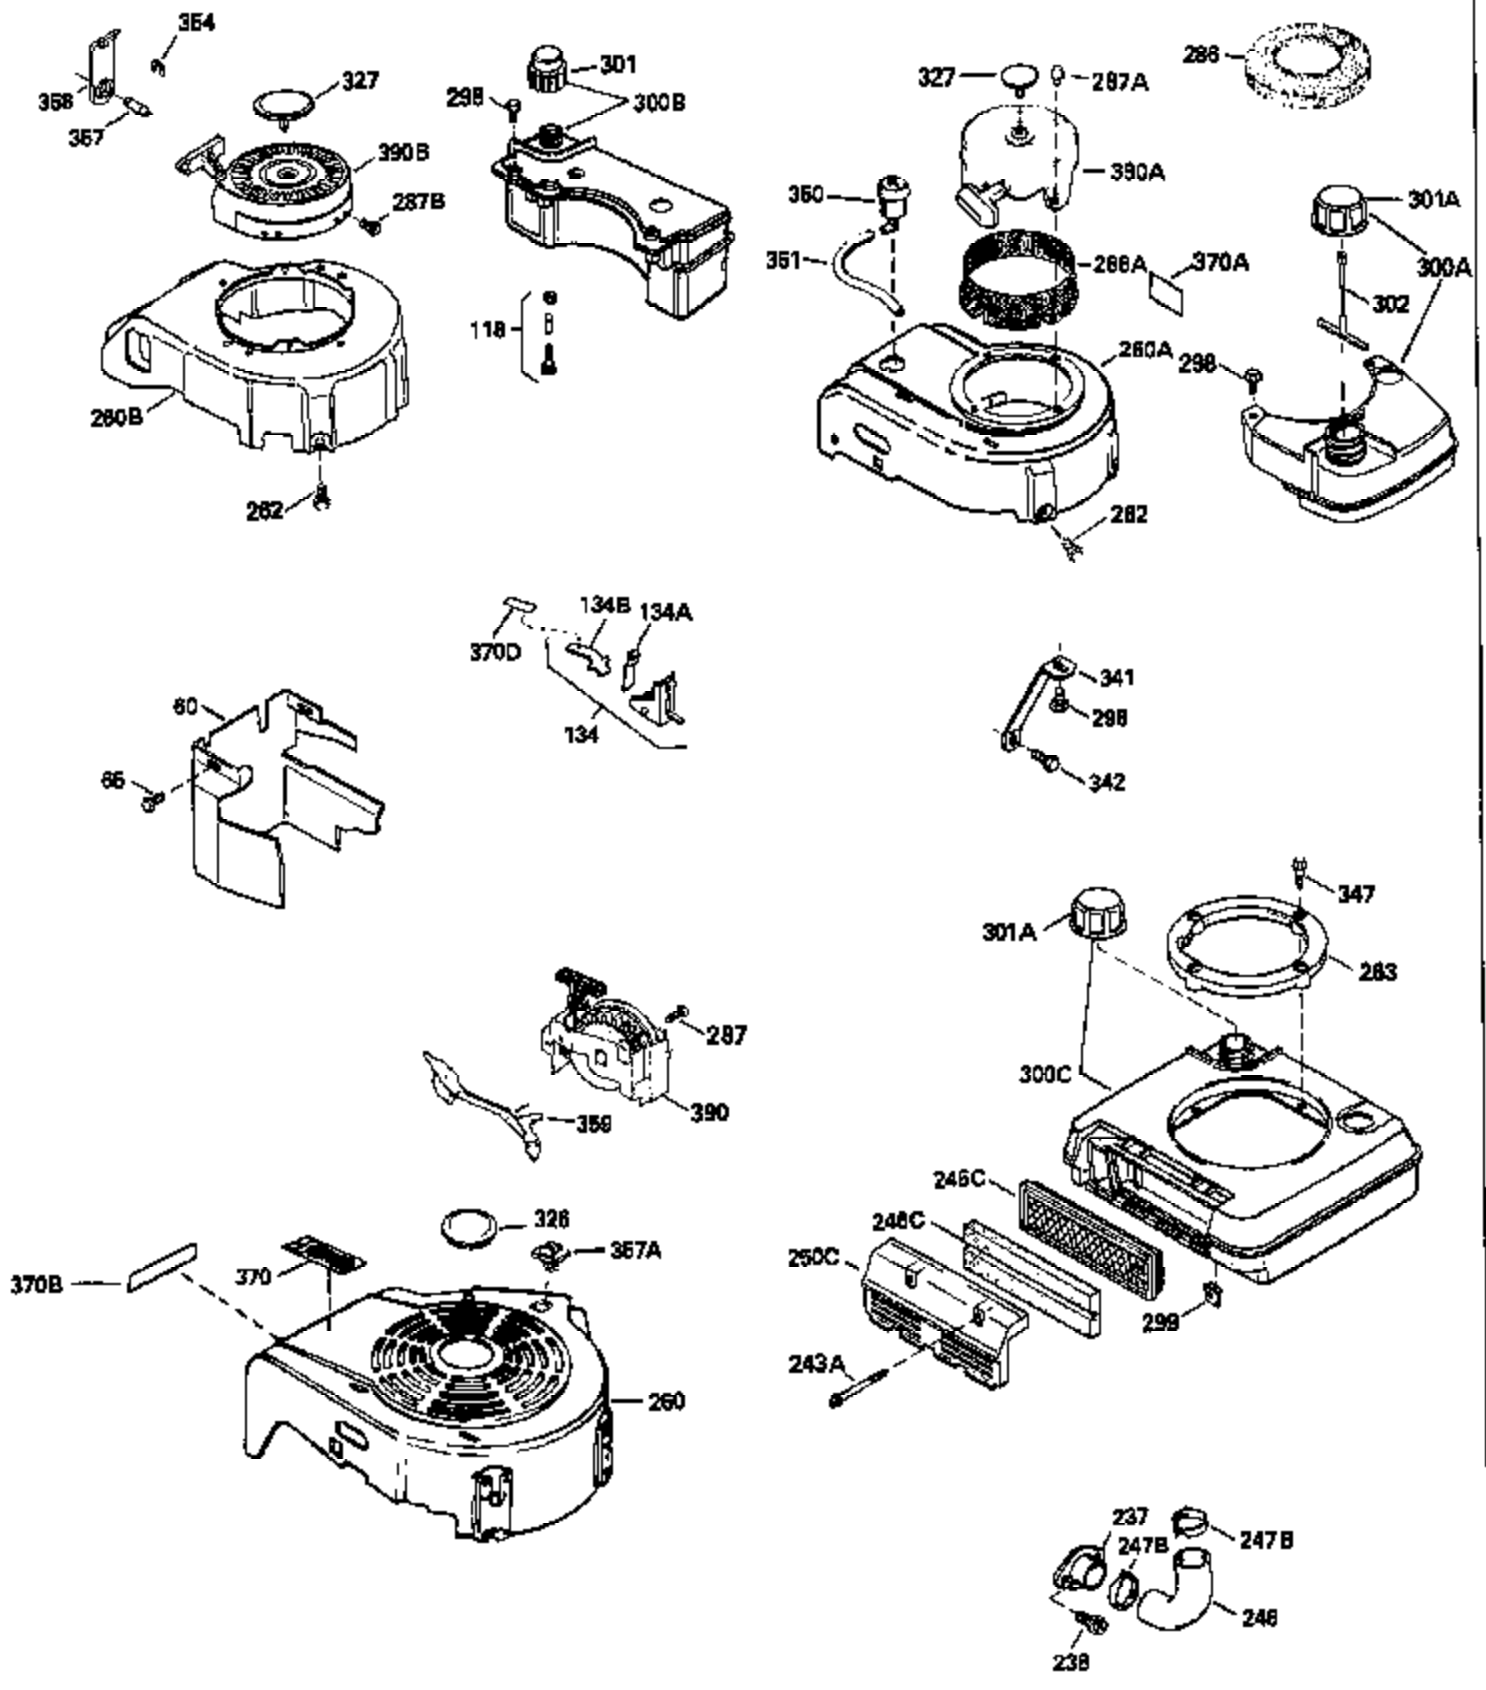

ILLUSTRATION SHOWS TYPICAL PARTS ONLY. ORDER BY PART NUMBER. PARTS NOT LISTED ARE SUPPLIED BY OEM.

Ref #	Part Number	Qty	Description
118	730194		Rope Guide Kit (Use as required with 34476 fuel tank)
238	650806		Screw, 10-32 x 5/8"
246C	35705		Filter, Pre-Air (Optional)
260A	34793		Housing, Blower
262	650831		Screw, 1/4-20 x 15/32"
286	590417		Screen, Starter cup
287A	650735		Screw, 10-24 x 3/8" (Use as required)
287A			Pop Rivet, (3/16" Dia.)(Purchase locally)
301	33032		Fuel Cap
370	550223		Decal, Name
370A	34346		Decal, Instruction
379	631021		Inlet Needle, Seat & Clip Assy.
390A	590420		Rewind Starter (Refer to Division 5, Section C, page 25 or Fiche 8, Grid G-7 for breakdown)