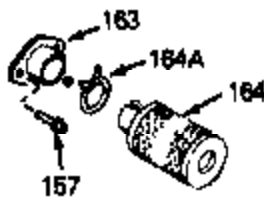

Ref #	Part Number	Qty	Description
41A	0	0	Rivet, Pop (3/16" Dia.)
41A	650735	0	Screw
98A	34793	0	Housing, Blower (5.56 dia. starter mtg. bolt
102	33032	0	Cap, Fuel filler (Red Plastic) (Spurt
110	34449	0	Hub, Starter
111	590417	0	Screen, Starter cup
157	650806	0	Screw, Hex washer hd. shoulder, 10-32 x 5/8
202	730194	0	Rope Guide Kit
226A	590420	0	Starter, Rewind