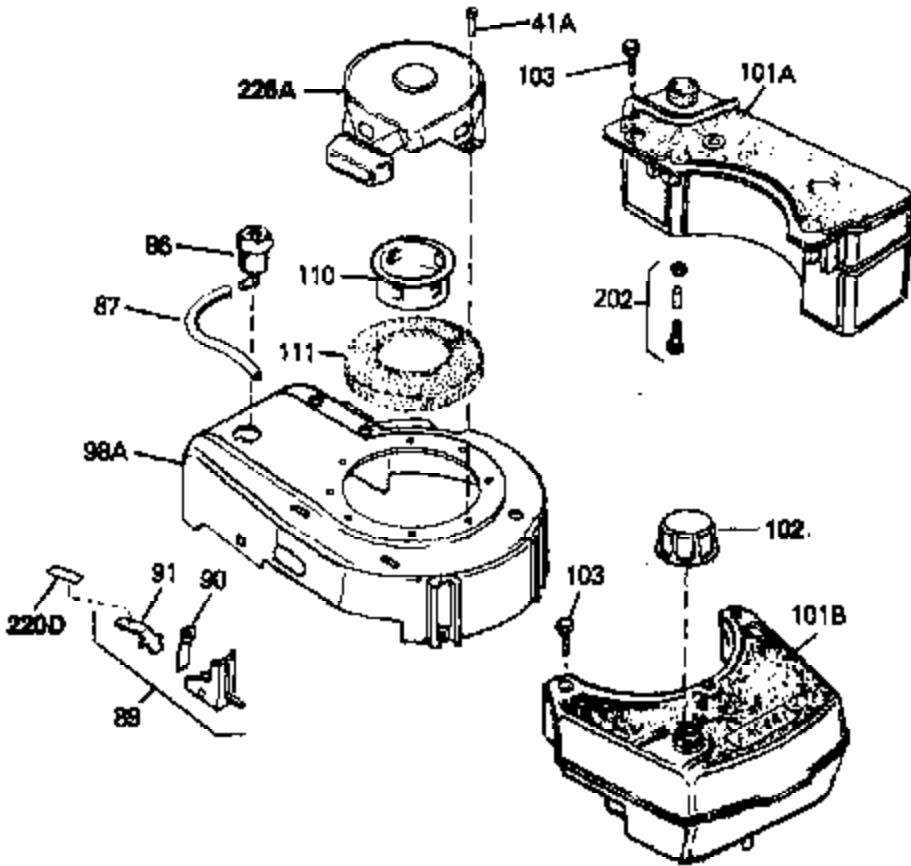

Ref #	Part Number	Qty	Description
69A	650777	0	Screw, Slotted fil. hd. mach., 6-32 x 7/16
70	34337	0	Link, Governor spring
70A	34336	0	Link, Governor-to-throttle
71	31361	0	Spring, Governor
72	650774	0	Screw, Hex hd., 1/4-20 x 2-3/8
72	650795	0	Screw, Hex hd. cap, Sems, 1/4-20 x 2-5/16
72	650869	0	Screw, Hex hd., 1/4-20 x 2-3/4
72	792005	0	Screw, Hex hd., 1/4-20 x 2-1/2
80	34432	0	Wire, Ground (Two female & one double male
81	26756	0	Gasket, Carburetor
82	29752	0	Nut
83	6201	0	Screw
92	28942	0	Screw
93	27793	0	Clip, Conduit
95	30200	0	Screw
96	33131A	0	Control Assy., Speed
97	610973	0	Terminal Assy.
99	650831	0	Screw, Hex washer hd. Powerlok thread,
100	30200	0	Screw
101	32170A	0	Tank Assy., Fuel (White Poly) (1 qt.)
102	33032	0	Cap, Fuel filler (Red Plastic) (Spurt
104	26460	0	Clamp, Fuel line
105	29774	0	Line, Fuel (Braided 8.25")
105	30705	0	Line, Fuel (Braided 16")
105	30962	0	Line, Fuel (Braided 32")
105	34357	0	Line, Fuel (Epichlorohydrin 6-3/4")
106	650815	0	Washer, Belleville
107	650816	0	Nut, Flywheel
121	34431	0	Lamination & Coil Assy.
121	730207	0	Magneto-to-Solid State Conversion Kit
136	650814	0	Screw, Hex hd. Sems, 10-24 x 1
137	611046A	0	Flywheel
147	27625	0	Plug, Oil filler
148	29673	0	Gasket, Filler plug
154	34340	0	Element, Air cleaner (Poly)
155	34341A	0	Cover, Air cleaner (Black)
156	34339	0	Body, Air cleaner
157	650806	0	Screw, Hex washer hd. shoulder, 10-32 x 5/8
162	34338	0	Gasket, Air cleaner
220	34346	0	Decal, Instruction
220	550223	0	Decal, Name
220E	35344	0	Decal, Control
223	631021	0	Inlet Needle, Seat & Clip Assy.
224	632046A	0	Carburetor
230	33238D	0	Gasket Set

Ref #	Part Number	Qty	Description
41A	0	0	Rivet, Pop (3/16" Dia.)
41A	650735	0	Screw
98A	34793	0	Housing, Blower (5.56 dia. starter mtg. bolt
102	33032	0	Cap, Fuel filler (Red Plastic) (Spurt
110	34449	0	Hub, Starter
111	590417	0	Screen, Starter cup
157	650806	0	Screw, Hex washer hd. shoulder, 10-32 x 5/8
202	730194	0	Rope Guide Kit
226A	590420	0	Starter, Rewind