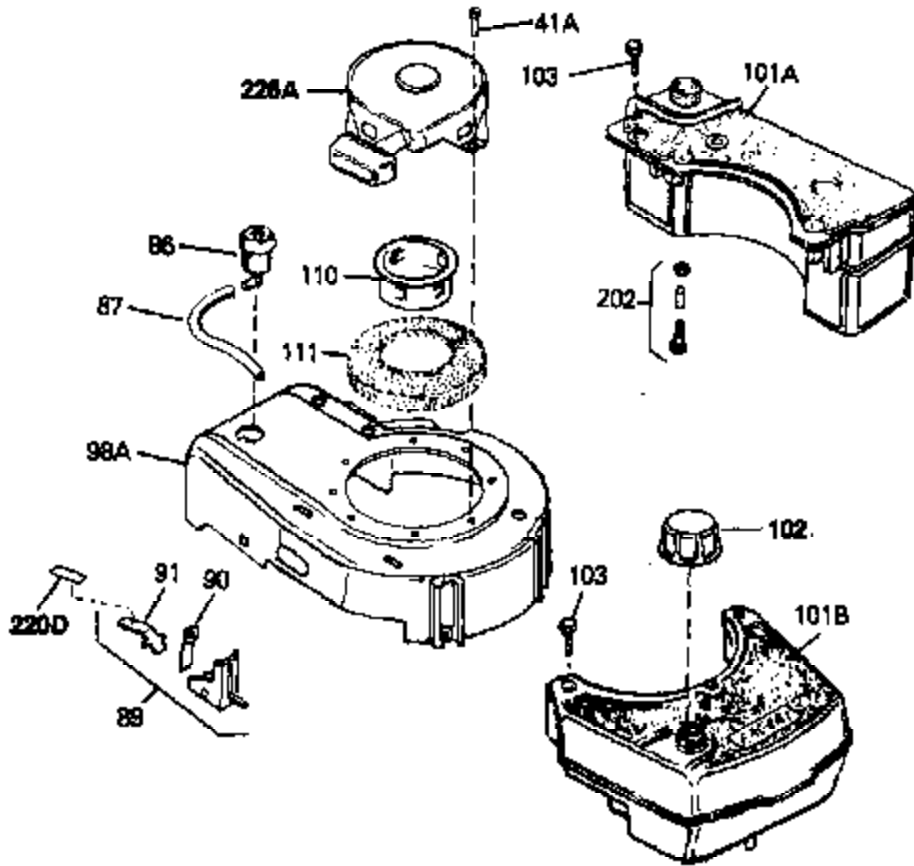

Ref #	Part Number	Qty	Description
69	650549	0	Screw
69A	650777	0	Screw, Slotted fil. hd. mach., 6-32 x 7/16
70	34337	0	Link, Governor spring
70A	34336	0	Link, Governor-to-throttle
71	31361	0	Spring, Governor
72	650774	0	Screw, Hex hd., 1/4-20 x 2-3/8
72	650795	0	Screw, Hex hd. cap, Sems, 1/4-20 x 2-5/16
72	650869	0	Screw, Hex hd., 1/4-20 x 2-3/4
72	792005	0	Screw, Hex hd., 1/4-20 x 2-1/2
73	27181B	0	Muffler
80	34432	0	Wire, Ground (Two female & one double male)
81	26756	0	Gasket, Carburetor
82	29752	0	Nut
83	6201	0	Screw
92	28942	0	Screw
93	27793	0	Clip, Conduit
95	30200	0	Screw
96	33131A	0	Control Assy., Speed
97	610973	0	Terminal Assy.
99	650831	0	Screw, Hex washer hd. Powerlok thread,
100	30200	0	Screw
101	31862A	0	Tank Assy., Fuel (Charcoal Poly) (1 qt.)
102	33032	0	Cap, Fuel filler (Red Plastic) (Spurt
104	26460	0	Clamp, Fuel line
105	29774	0	Line, Fuel (Braided 8.25")
105	30705	0	Line, Fuel (Braided 16")
105	30962	0	Line, Fuel (Braided 32")
105	34357	0	Line, Fuel (Epichlorohydrin 6-3/4")
106	650815	0	Washer, Belleville
107	650816	0	Nut, Flywheel
121	730207	0	Magneto-to-Solid State Conversion Kit
121	34431	0	Lamination & Coil Assy.
136	650814	0	Screw, Hex hd. Sems, 10-24 x 1
137	611046A	0	Flywheel
147	27625	0	Plug, Oil filler
148	29673	0	Gasket, Filler plug
154	34340	0	Element, Air cleaner (Poly)
155	34341A	0	Cover, Air cleaner (Black)
156	34339	0	Body, Air cleaner
157	650806	0	Screw, Hex washer hd. shoulder, 10-32 x 5/8
162	34338	0	Gasket, Air cleaner
220	34346	0	Decal, Instruction
220	550223	0	Decal, Name
223	631021	0	Inlet Needle, Seat & Clip Assy.
224	632046A	0	Carburetor
230	33238D	0	Gasket Set

Ref #	Part Number	Qty	Description
41A	0	0	Rivet, Pop (3/16" Dia.)
41A	650735	0	Screw
98A	34793	0	Housing, Blower (5.56 dia. starter mtg. bolt
102	33032	0	Cap, Fuel filler (Red Plastic) (Spurt
110	34449	0	Hub, Starter
111	590417	0	Screen, Starter cup
157	650806	0	Screw, Hex washer hd. shoulder, 10-32 x 5/8
202	730194	0	Rope Guide Kit
226A	590420	0	Starter, Rewind